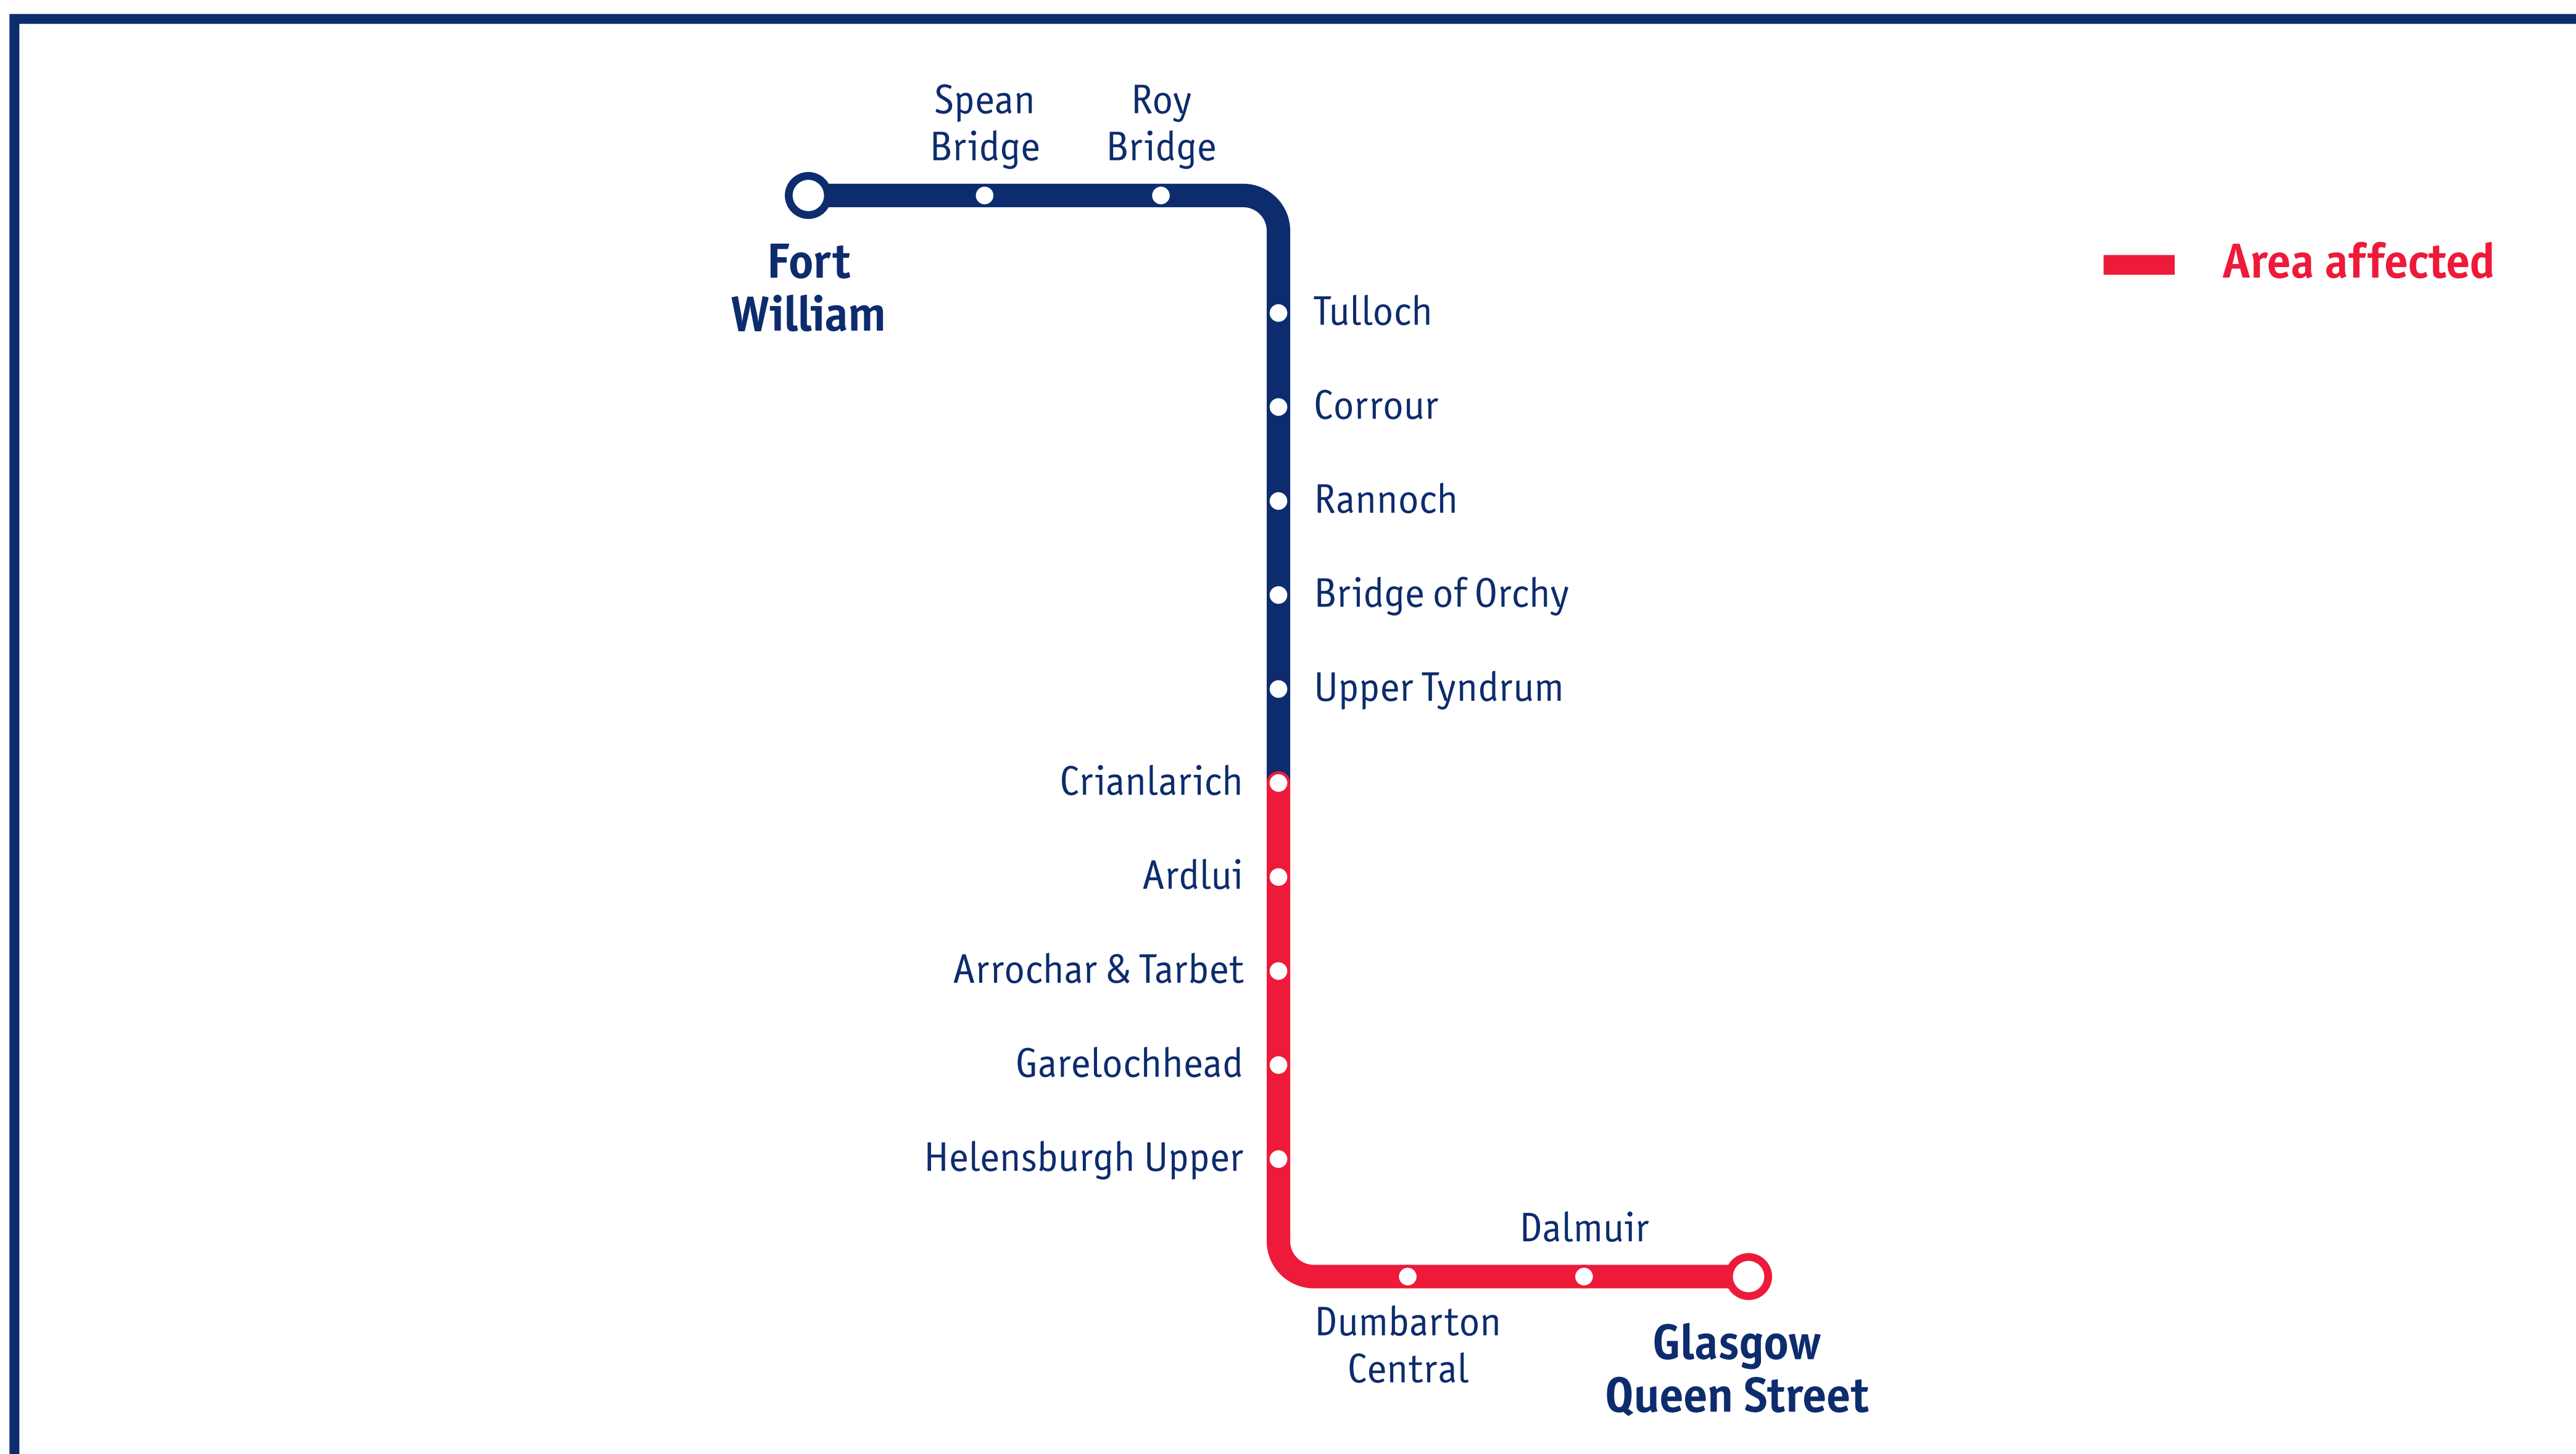

Service Alterations

Glasgow Queen St - Crianlarich

Sunday 28 July

If you travel to / from any of the stations marked in red above, your journey may be affected as follows:

Glasgow Queen Street – Oban / Fort William

- Buses replace trains between Glasgow Queen St and Crianlarich.
- An express bus service will operate between Glasgow Queen Street and Crianlarich to connect into train services.
- Buses also operate between Glasgow Queen Street and Crianlarich which call at Dalmuir, Dumbarton Central, Helensburgh Upper, Garelochhead, Arrochar & Tarbet and Ardlui
- 0903 Queen St to Oban and 1704 Oban to Queen St services are cancelled throughout.

Journey times may be increased. Some journeys may not be available. Please visit www.scotrail.co.uk or download our app to check your own journey.

Produced by ScotRail. SR669/07-24

www.scotrail.co.uk