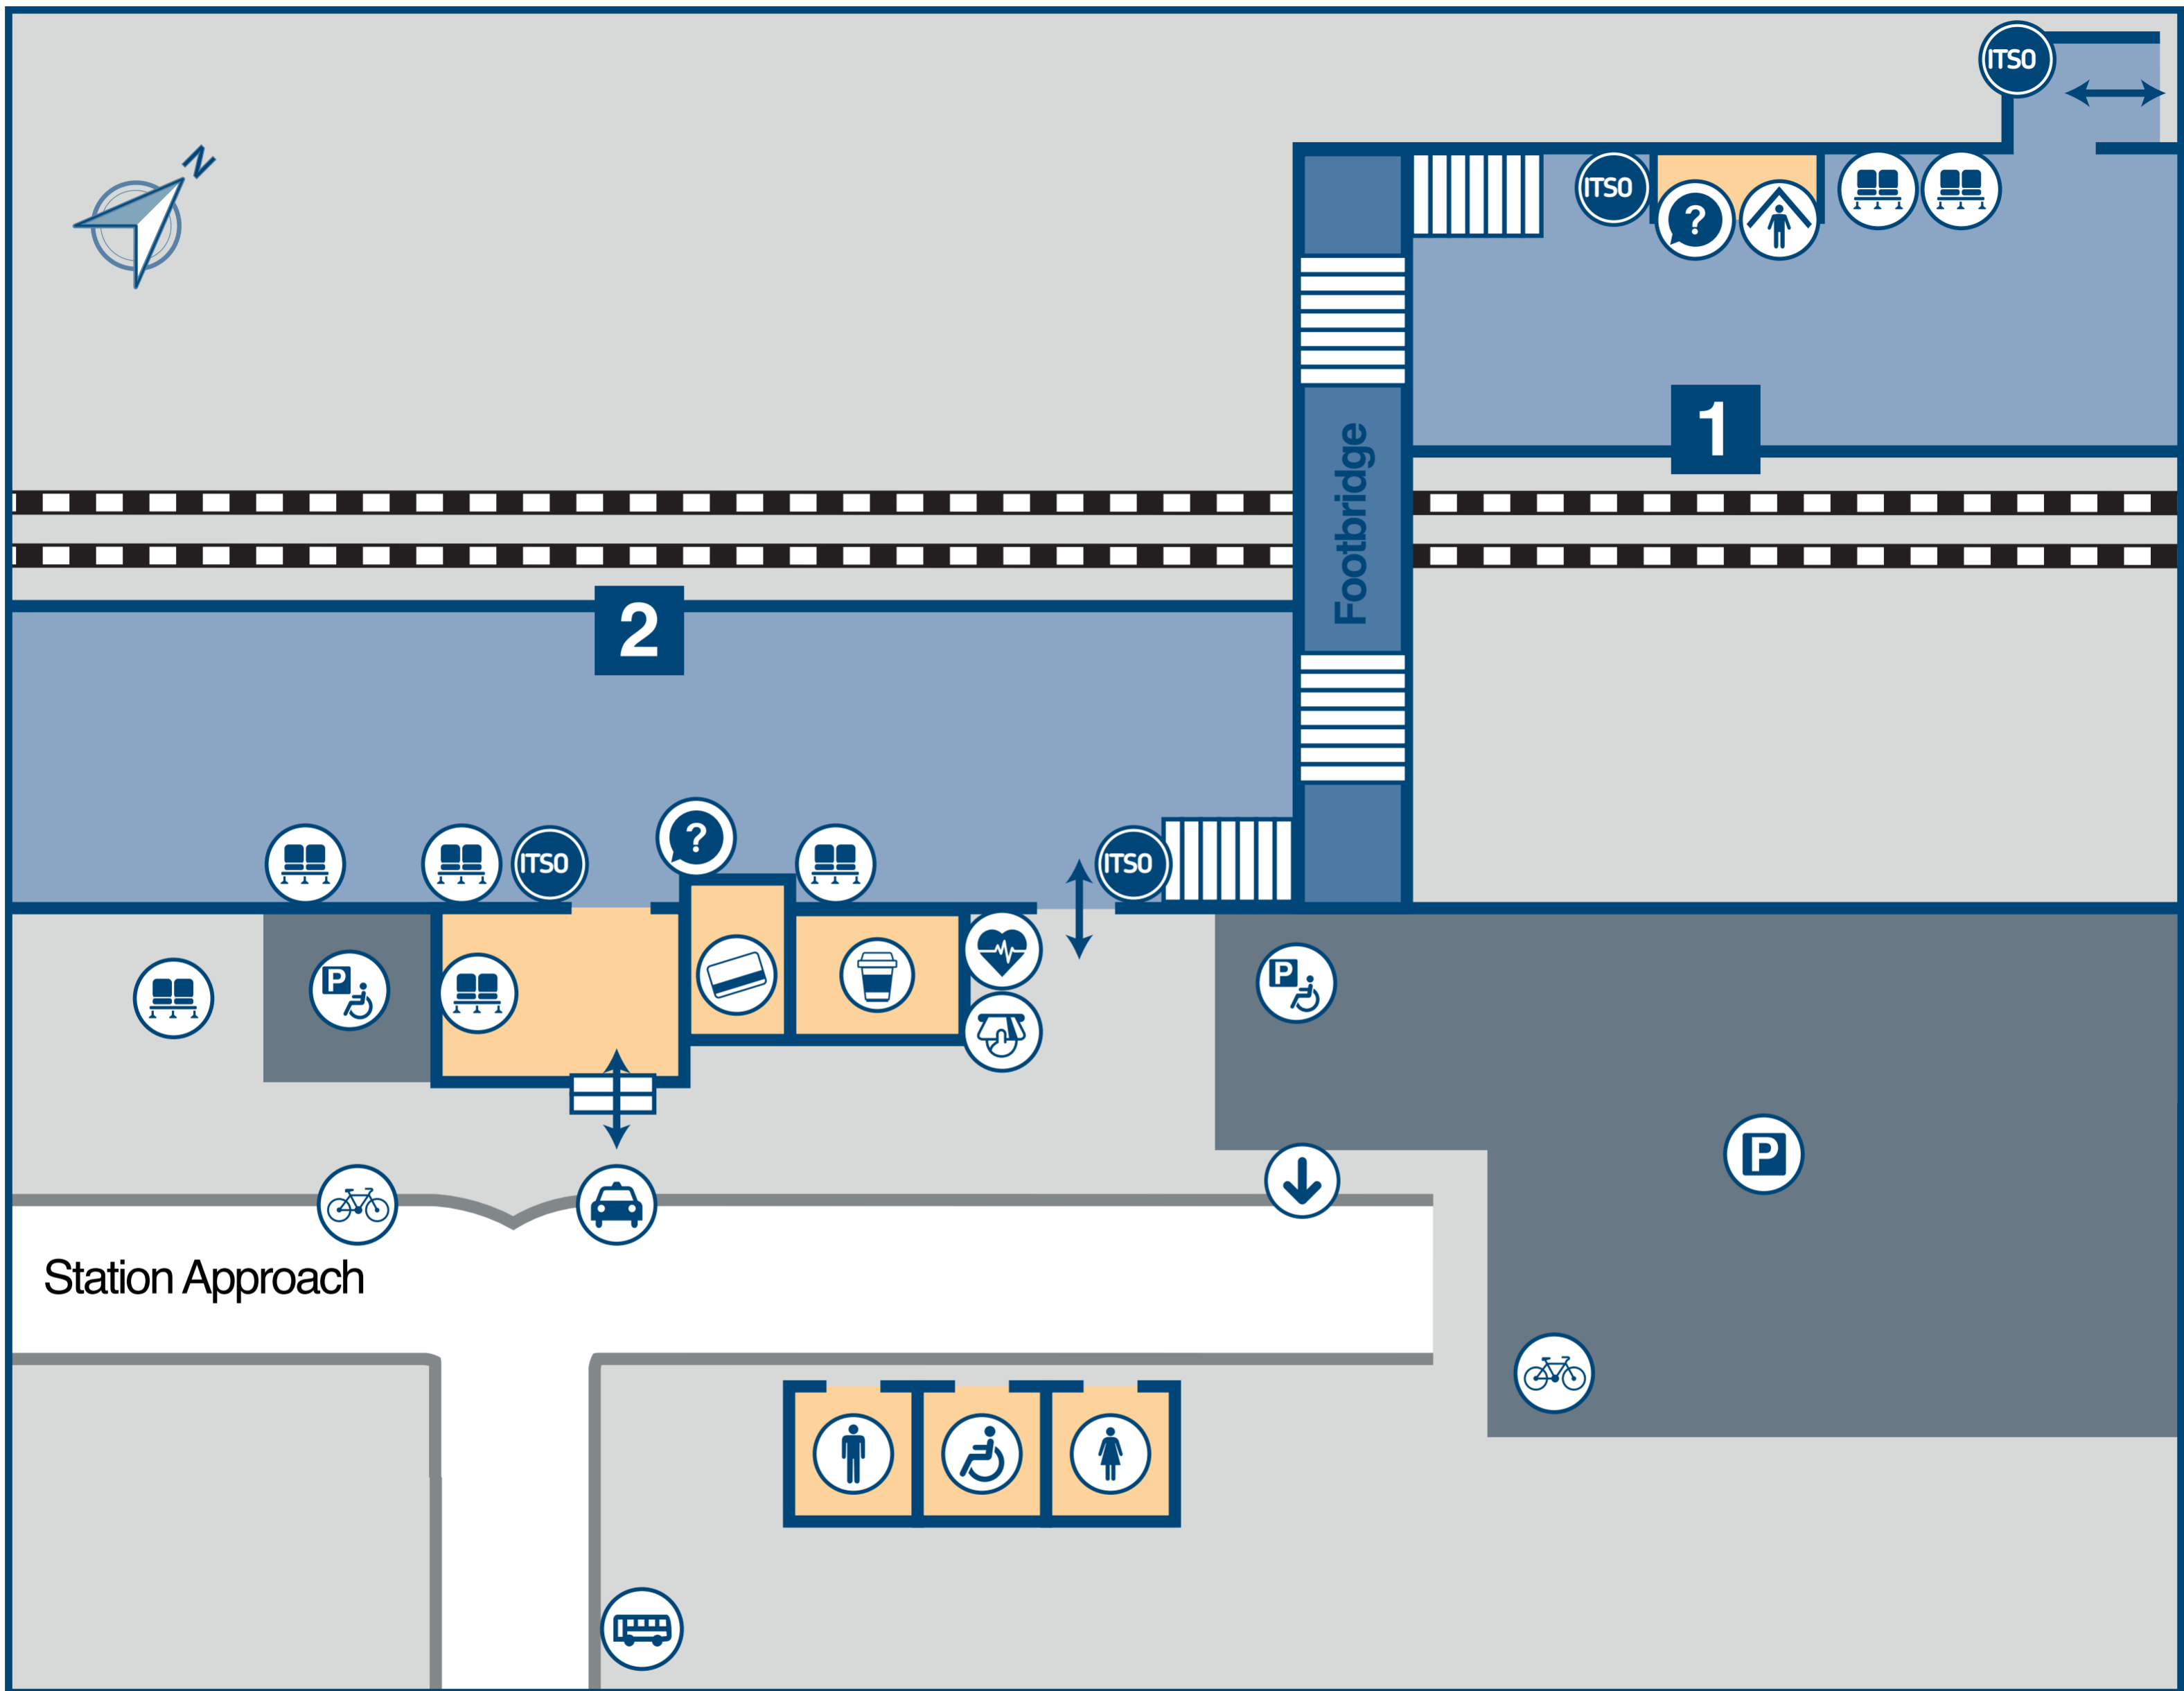

Rye Station Plan

Key	1 Platform 1	Defibrillator	Help Point	Ticket Machine	
	2 Platform 2	Disabled Parking	ITSO	Ticket Office	
	Bus Stop	Drop Off Point	Seats	Toilets (managed by local council)	
	Car Park	Entrance / Exit	Shelter	Male	Female
	Cycle Rack	Food/Drink	Taxi Rank	Accessible	