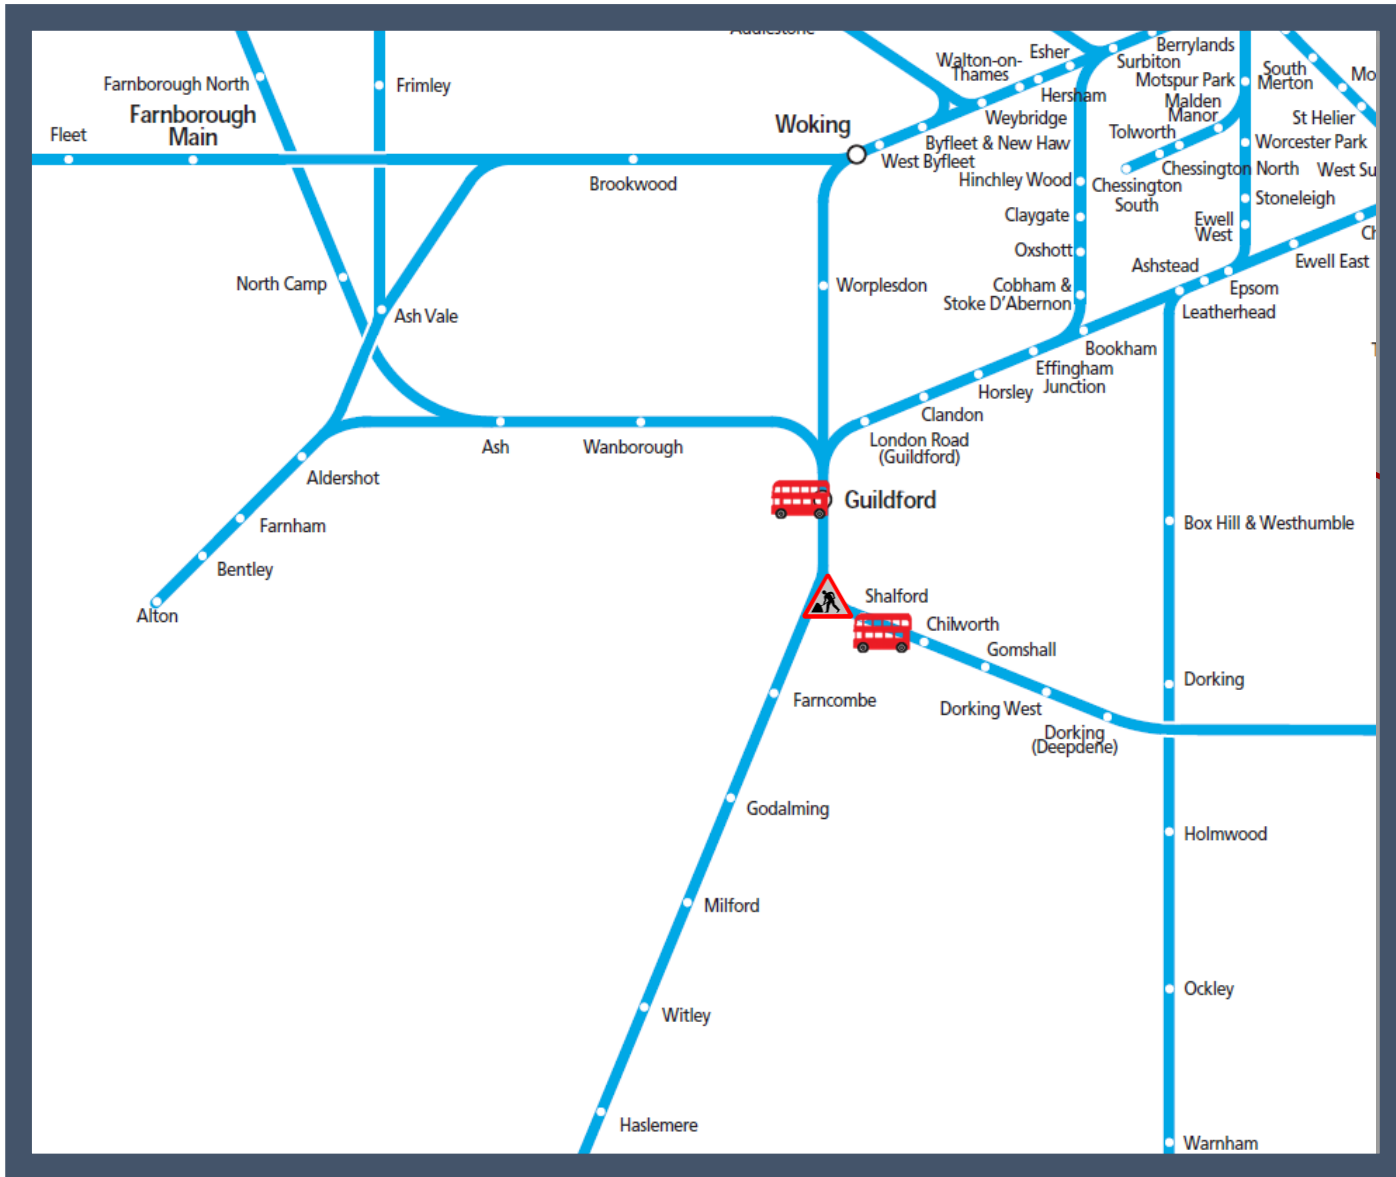

Buses replace trains between Guildford and Shalford

TOC affected: Great Western Railway

Key:

	Engineering Works
	Bus Replacement Services