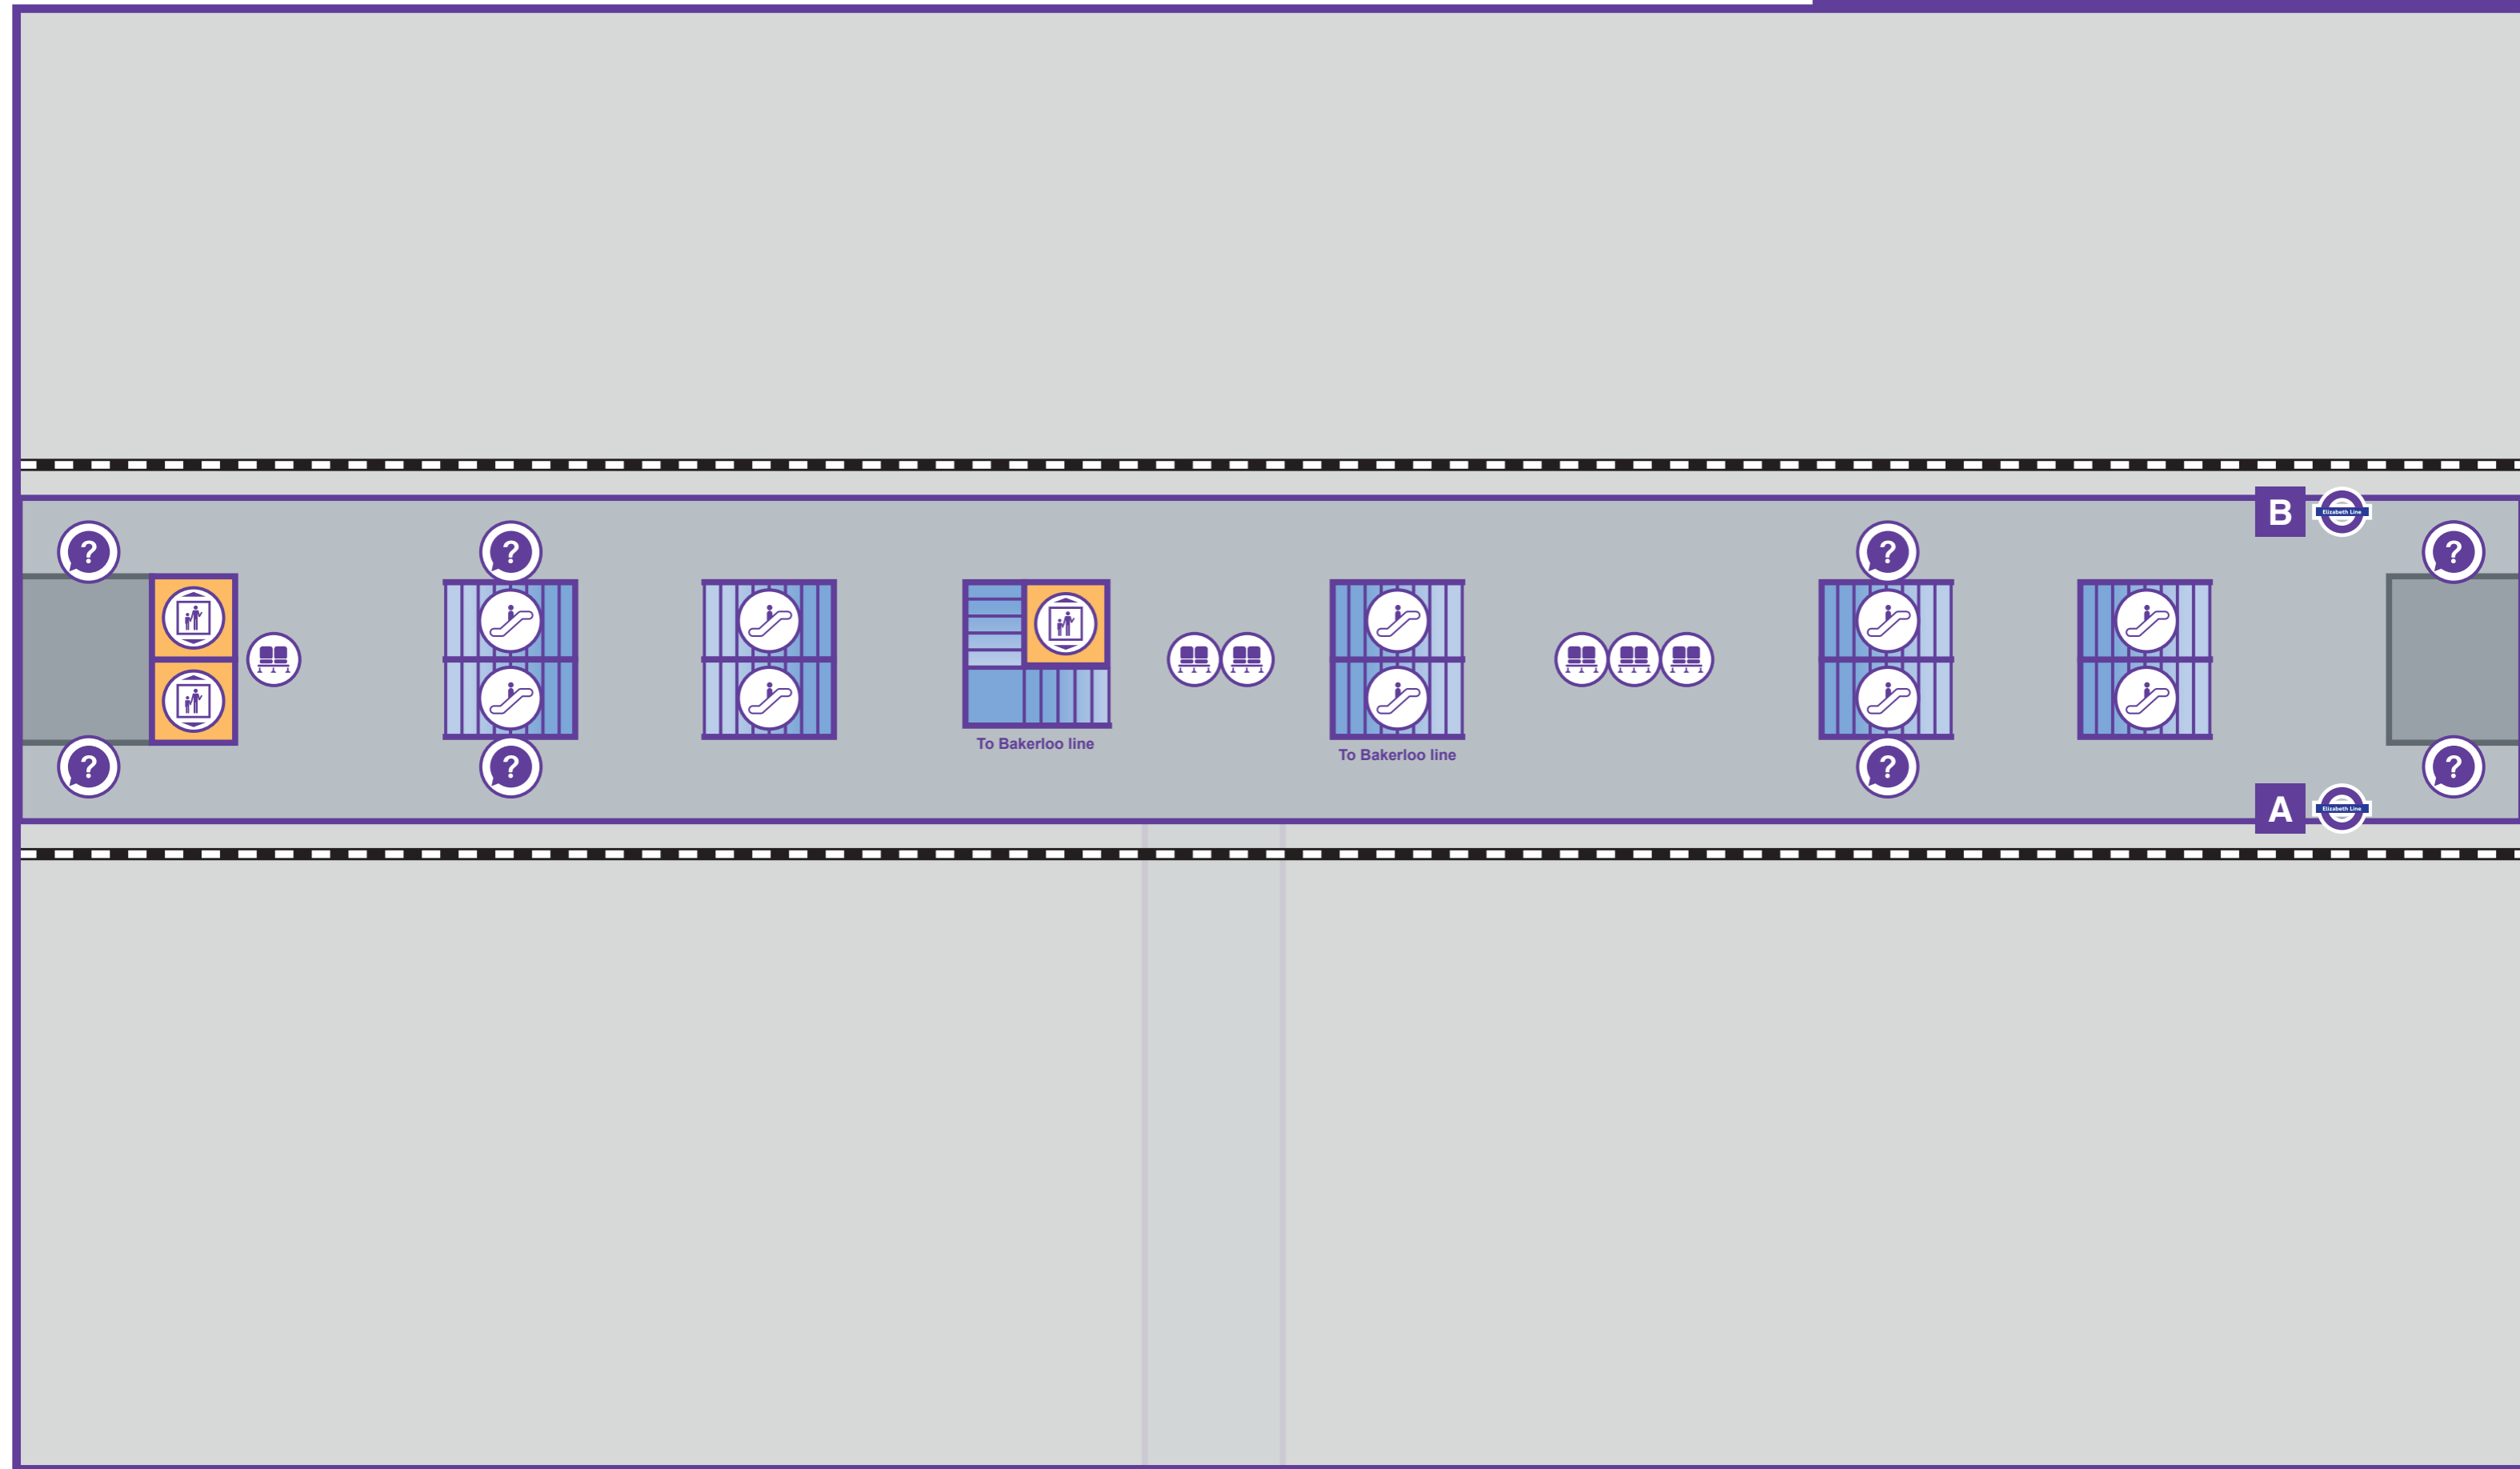

Paddington Station Plan

Street Level

Praed Street

Bishop's Bridge Road

Eastbourne Terrace

Departure Road

Departure Road

Paddington Network Rail Station

Key

-  Bus Stop
-  Lift
-  Entrance / Exit
-  Seat
-  Escalator
-  Trolley Point

Key

-  Escalator
-  Help Point
-  Lift

-  Ticket Machine

Paddington Station Plan

Platform Level

Key

 Escalator

 Help Point

 Lift

 Platform

 Seat

Key

-  Escalator
-  Help Point
-  Lift