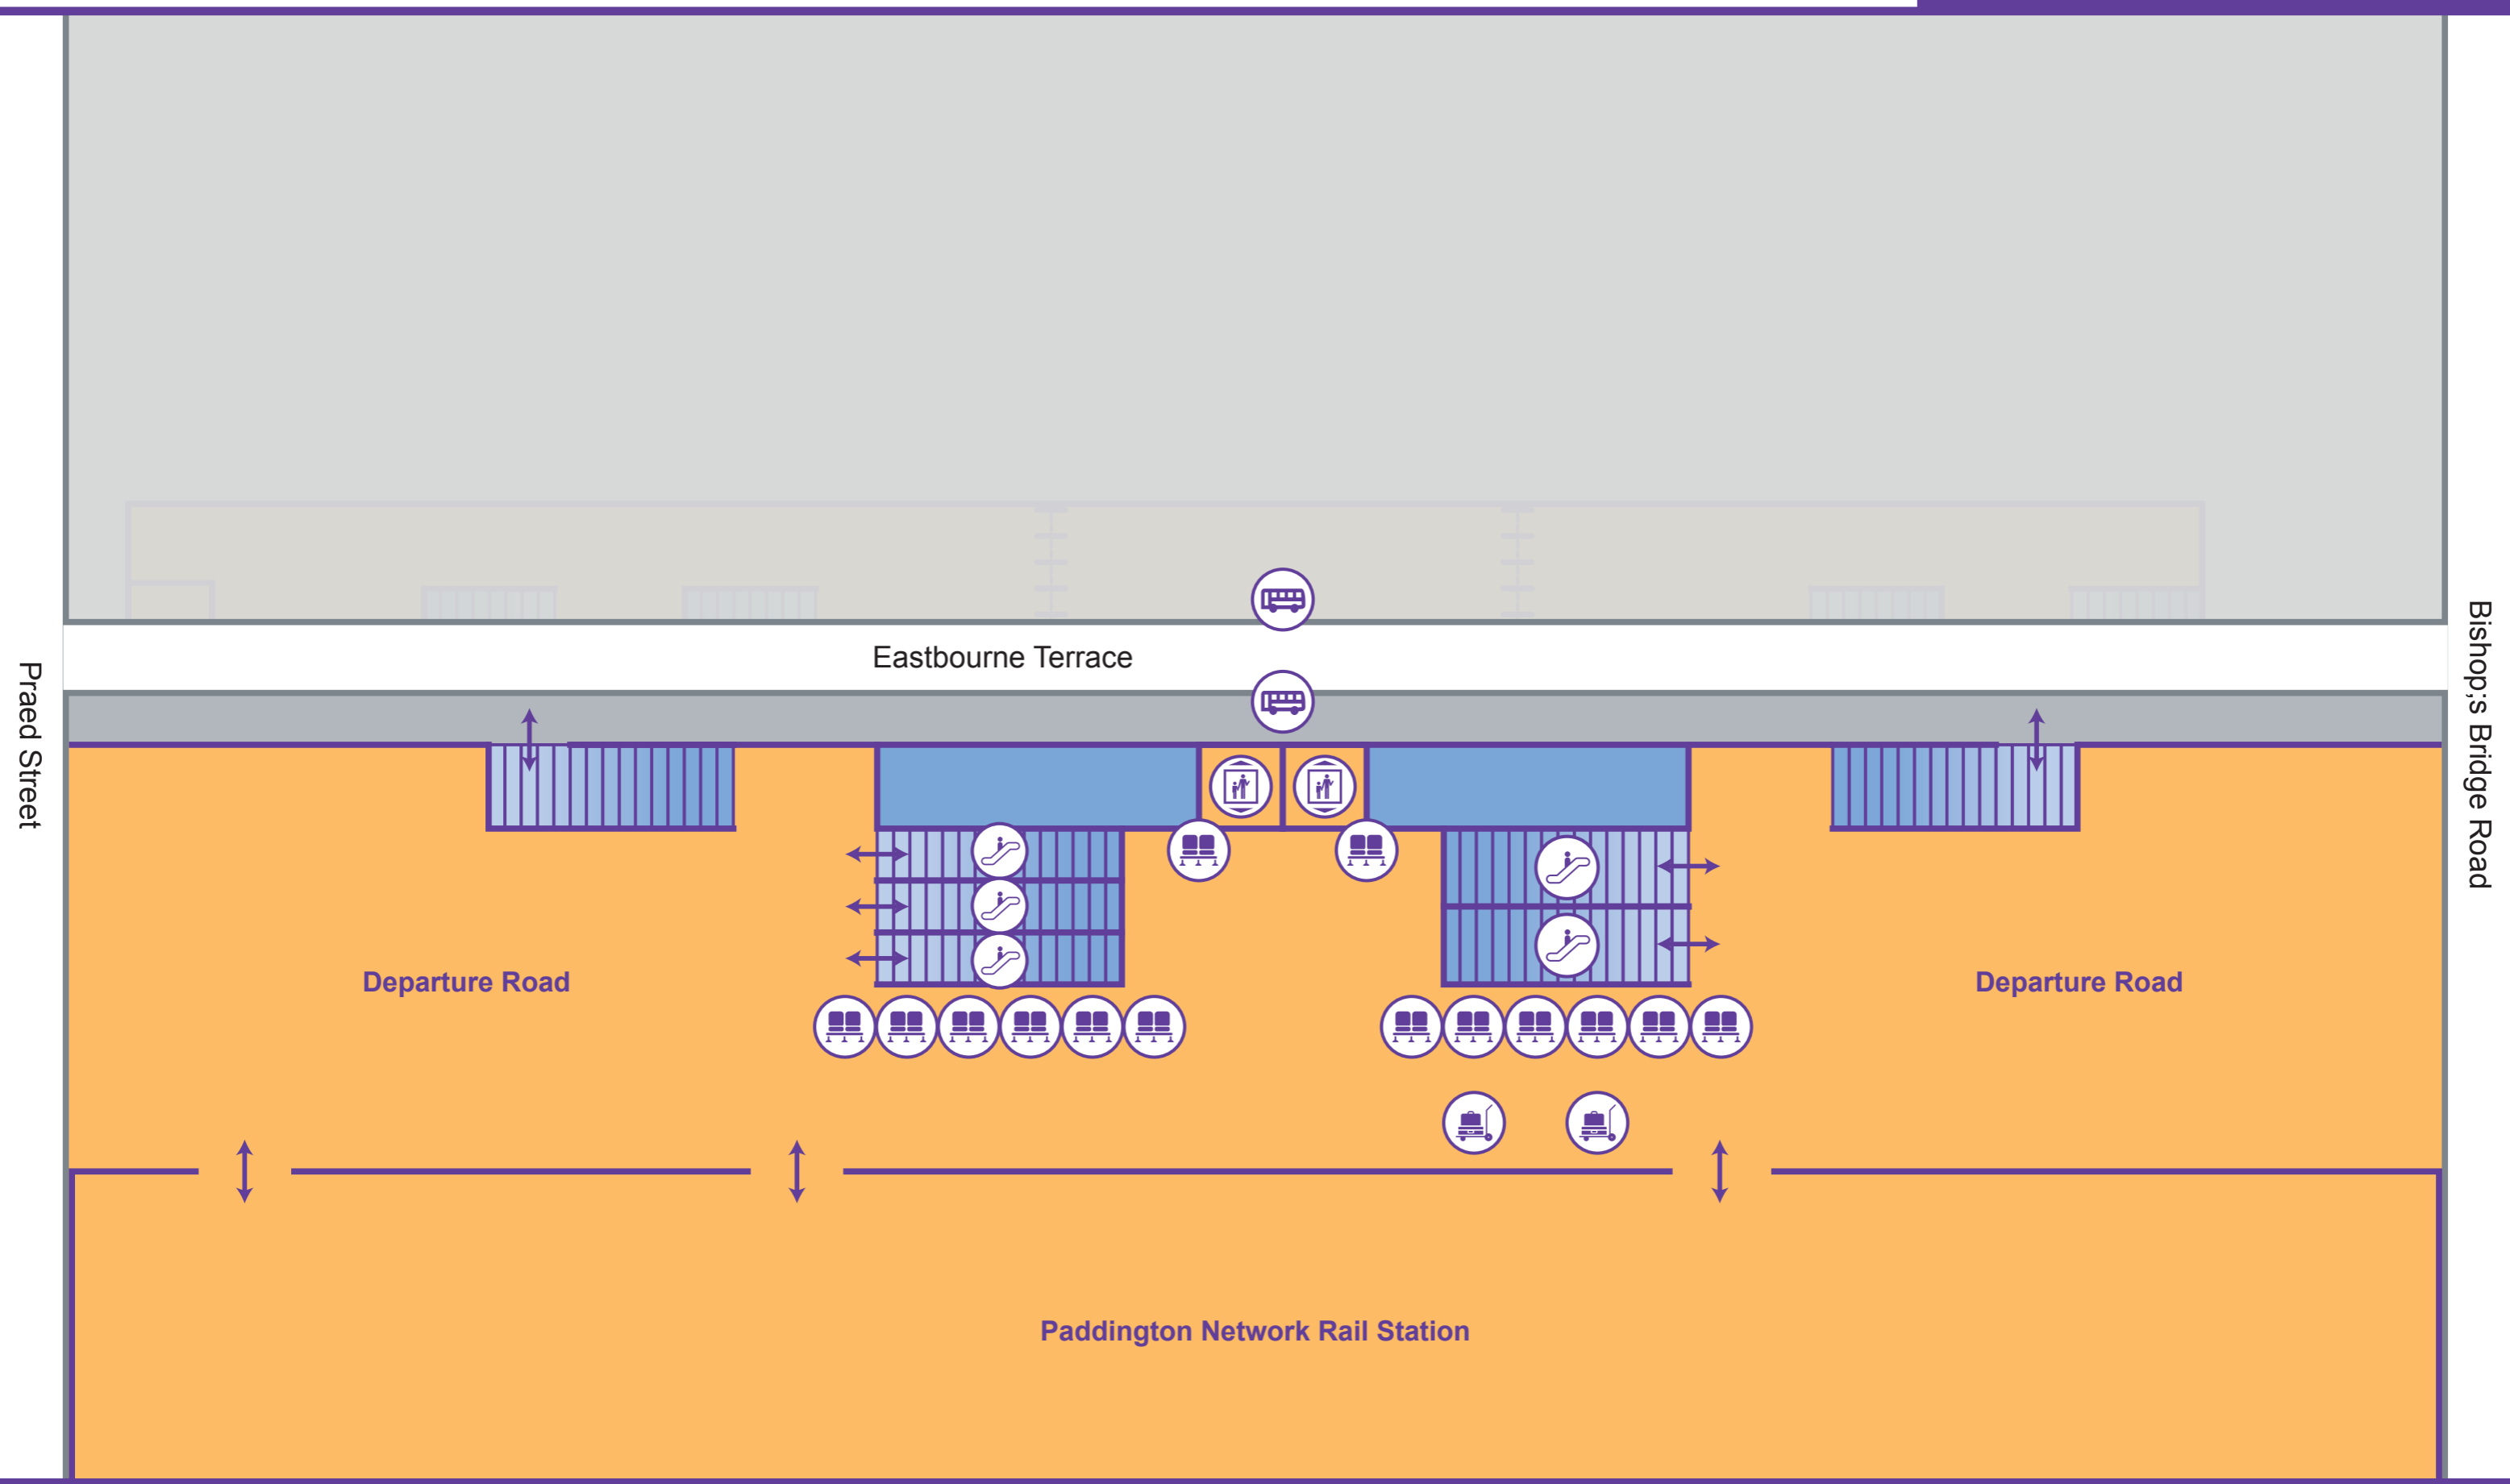

Paddington Station Plan

Street Level

Praed Street

Bishop's Bridge Road

Eastbourne Terrace

Departure Road

Departure Road

Paddington Network Rail Station

Key

-  Bus Stop
-  Lift
-  Entrance / Exit
-  Seat
-  Escalator
-  Trolley Point

Key

-  Escalator
-  Help Point
-  Lift

-  Ticket Machine

Paddington Station Plan

Platform Level

Key

 Escalator

 Help Point

 Lift

 Platform

 Seat

Key

-  Escalator
-  Help Point
-  Lift