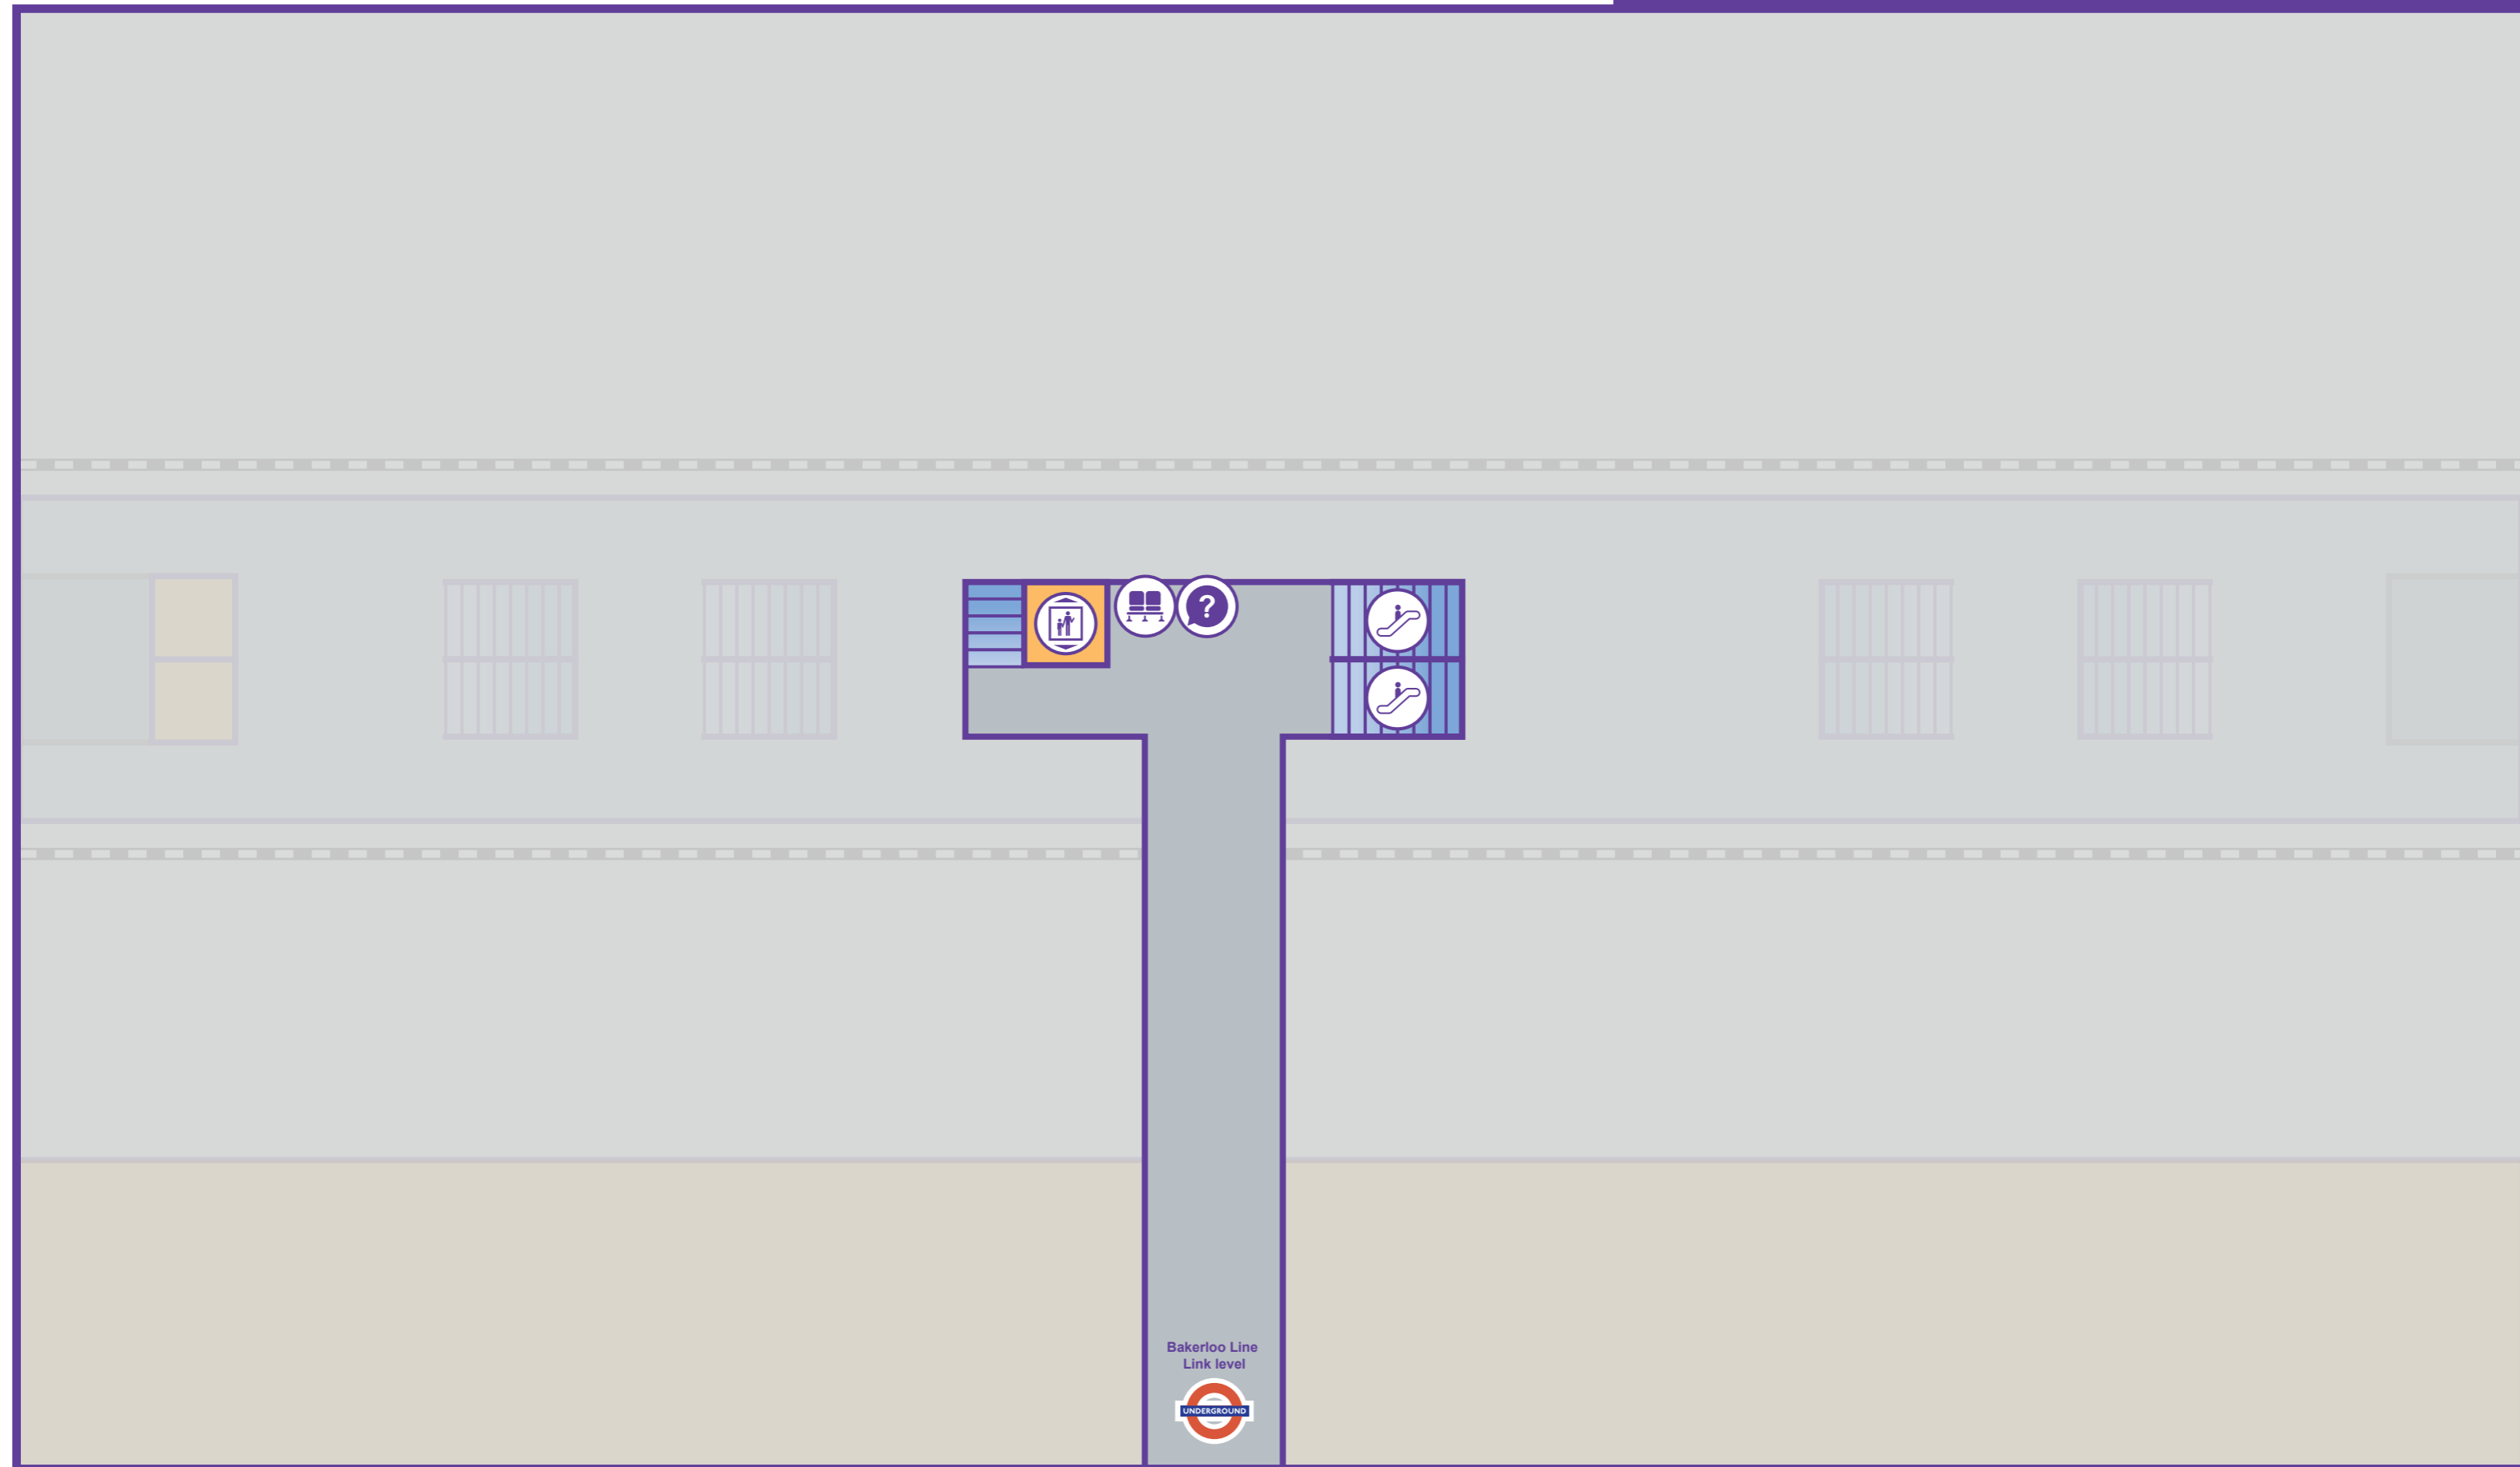

Paddington Station Plan

Street Level

Praed Street

Bishop's Bridge Road

Eastbourne Terrace

Departure Road

Departure Road

Paddington Network Rail Station

Key

-  Bus Stop
-  Lift
-  Entrance / Exit
-  Seat
-  Escalator
-  Trolley Point

Key

-  Escalator
-  Help Point
-  Lift

-  Ticket Machine

Paddington Station Plan

Platform Level

Key

 Escalator

 Help Point

 Lift

 Platform

 Seat

Key

-  Escalator
-  Help Point
-  Lift