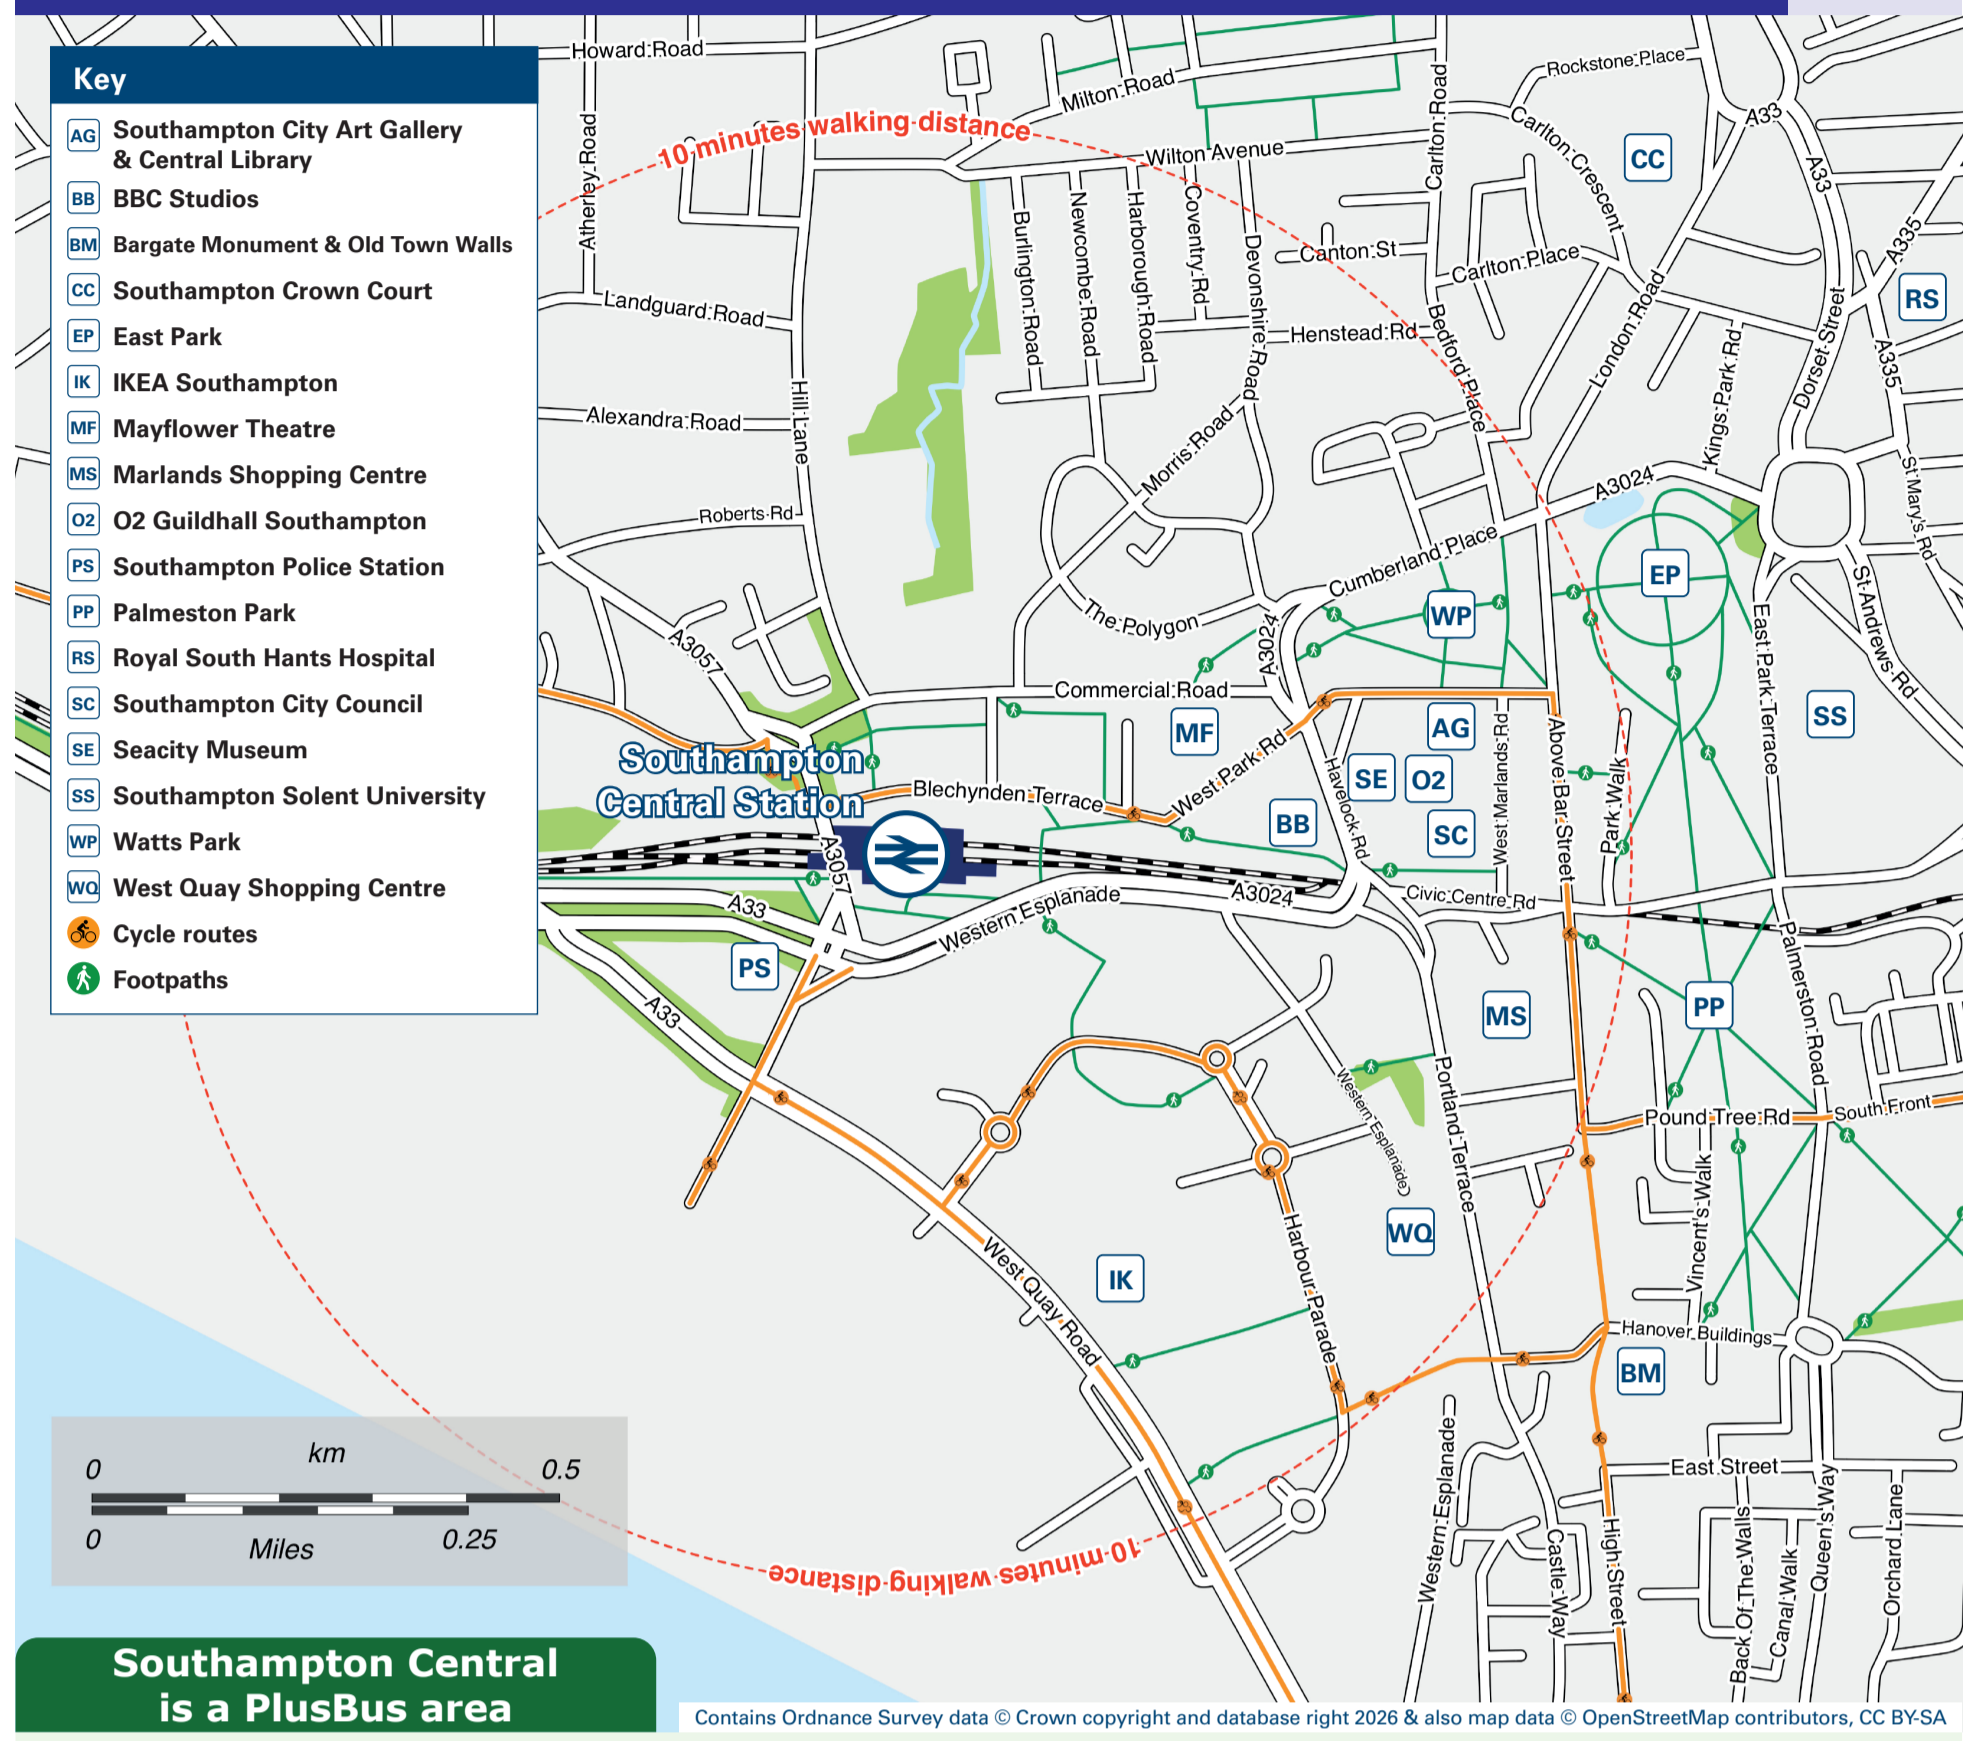

Local area map

Key

- AG Southampton City Art Gallery & Central Library
- BB BBC Studios
- BM Bargate Monument & Old Town Walls
- CC Southampton Crown Court
- EP East Park
- IK IKEA Southampton
- MF Mayflower Theatre
- MS Marlands Shopping Centre
- OZ Guildhall Southampton
- PS Southampton Police Station
- PP Palmeston Park
- RS Royal South Hants Hospital
- SC Southampton City Council
- SE Seacity Museum
- SS Southampton Solent University
- WP Watts Park
- WQ West Quay Shopping Centre
- Cycle routes
- Footpaths

Southampton Central is a PlusBus area

Add **PlusBus** to your train ticket—now available on eTicket from leading rail ticketing apps—for unlimited bus travel in the **PlusBus** zone in your destination town or city. Visit [plusbus.info](https://www.plusbus.info)

Main destinations by bus

(Data correct at July 2026)

DESTINATION	BUS ROUTES	BUS STOP	DESTINATION	BUS ROUTES	BUS STOP	DESTINATION	BUS ROUTES	BUS STOP
Aldermoor	7, 17, 19, 19a, 21*	SB	Millbrook Roundabout	8, 9, 11, 12, 86, X7, X7R	SB	Town Quay	QC	SF
Applemore Tesco	8, 9	SB	Netley Abbey	15	SF	University of Southampton (Avenue Campus)	19, 19a	SA
Bassett Green	U2B***	SA	Northam	18	SA	University of Southampton (Boldrewood Campus)	U2***, U2B***	SA
Bevois Valley	U6H	SF	North Baddesley	4	SB	University of Southampton (Highfield Interchange - stop A)	U6H	SF
Bitterne	18	SA	Ocean Village	19, 19a	SA	Warsash Village Centre	U6H	SF
Blackfield	9	SB	Ower (The Vine Inn)#	X7#, X7R#	SB	Weston Lane	X5	SF
Calmore Estate	12	SB	Park Gate	X4	SF	Woolston	7, 17	SA
Calshot	9	SB	Paultons Park (Main Entrance)#	X7##, X7R##	SB		15	SF
City Centre (Exit via Platform 1)	7, 17, 18, 19, 19a, U2***, U2B***	SA	Portwood	U6H	SF		7, 17, 19, 19a	SA
City College	4, 8, 9, 11, 12, 21*, 86, X7, X7R	SD	Princess Anne Hospital	7, 17, 19, 19a, 21*	SB		15	SF
Cowes (Isle of Wight) via Town Quay & Red Funnel Ferry			Redbridge	8, 11, 12, 86	SB			
Dibden	8	SB	Richard Taunton's College	19a, 21*	SB			
Dibden Purlieu	8, 9	SB	Romsey	4, X7R	SB			
Fawley	9	SB	Rownhams	4	SB			
General Hospital	7, 17, 19, 19a, 21*	SB	RSH Hospital	U6H	SF			
Hamble-le-Rice	U6H	SF	Shirley (Shirley Road)	4, 7, 17, 18, 19, 19a	SB			
Holbury	15	SF	Shirley (Hill Lane / St James Road)	21*	SB			
Hythe	8, 9	SB	Sholing	7, 19, 19a	SA			
Langley	9	SB	Southampton Common	X4, X5	SF			
Law Courts	U2***, U2B***	SA	Southampton Solent University	18	SA			
Lord's Hill	4, 7, 17, 19, 19a, 21*	SB	St Mary's Stadium (for Southampton FC)	U6H	SF			
Lowford	X4, X5	SF	Swaythling	18	SA			
Marchwood	8, 9**	SB	Testwood (Salisbury Road)	SF1~	SF			
Millbrook Estate	7, 18	SB	Thornhill	U6H	SF			
			Totton	12, X7, X7R	SB			
				18, 19, 19a	SA			
				8, 11, 12, 86, X7, X7R	SB