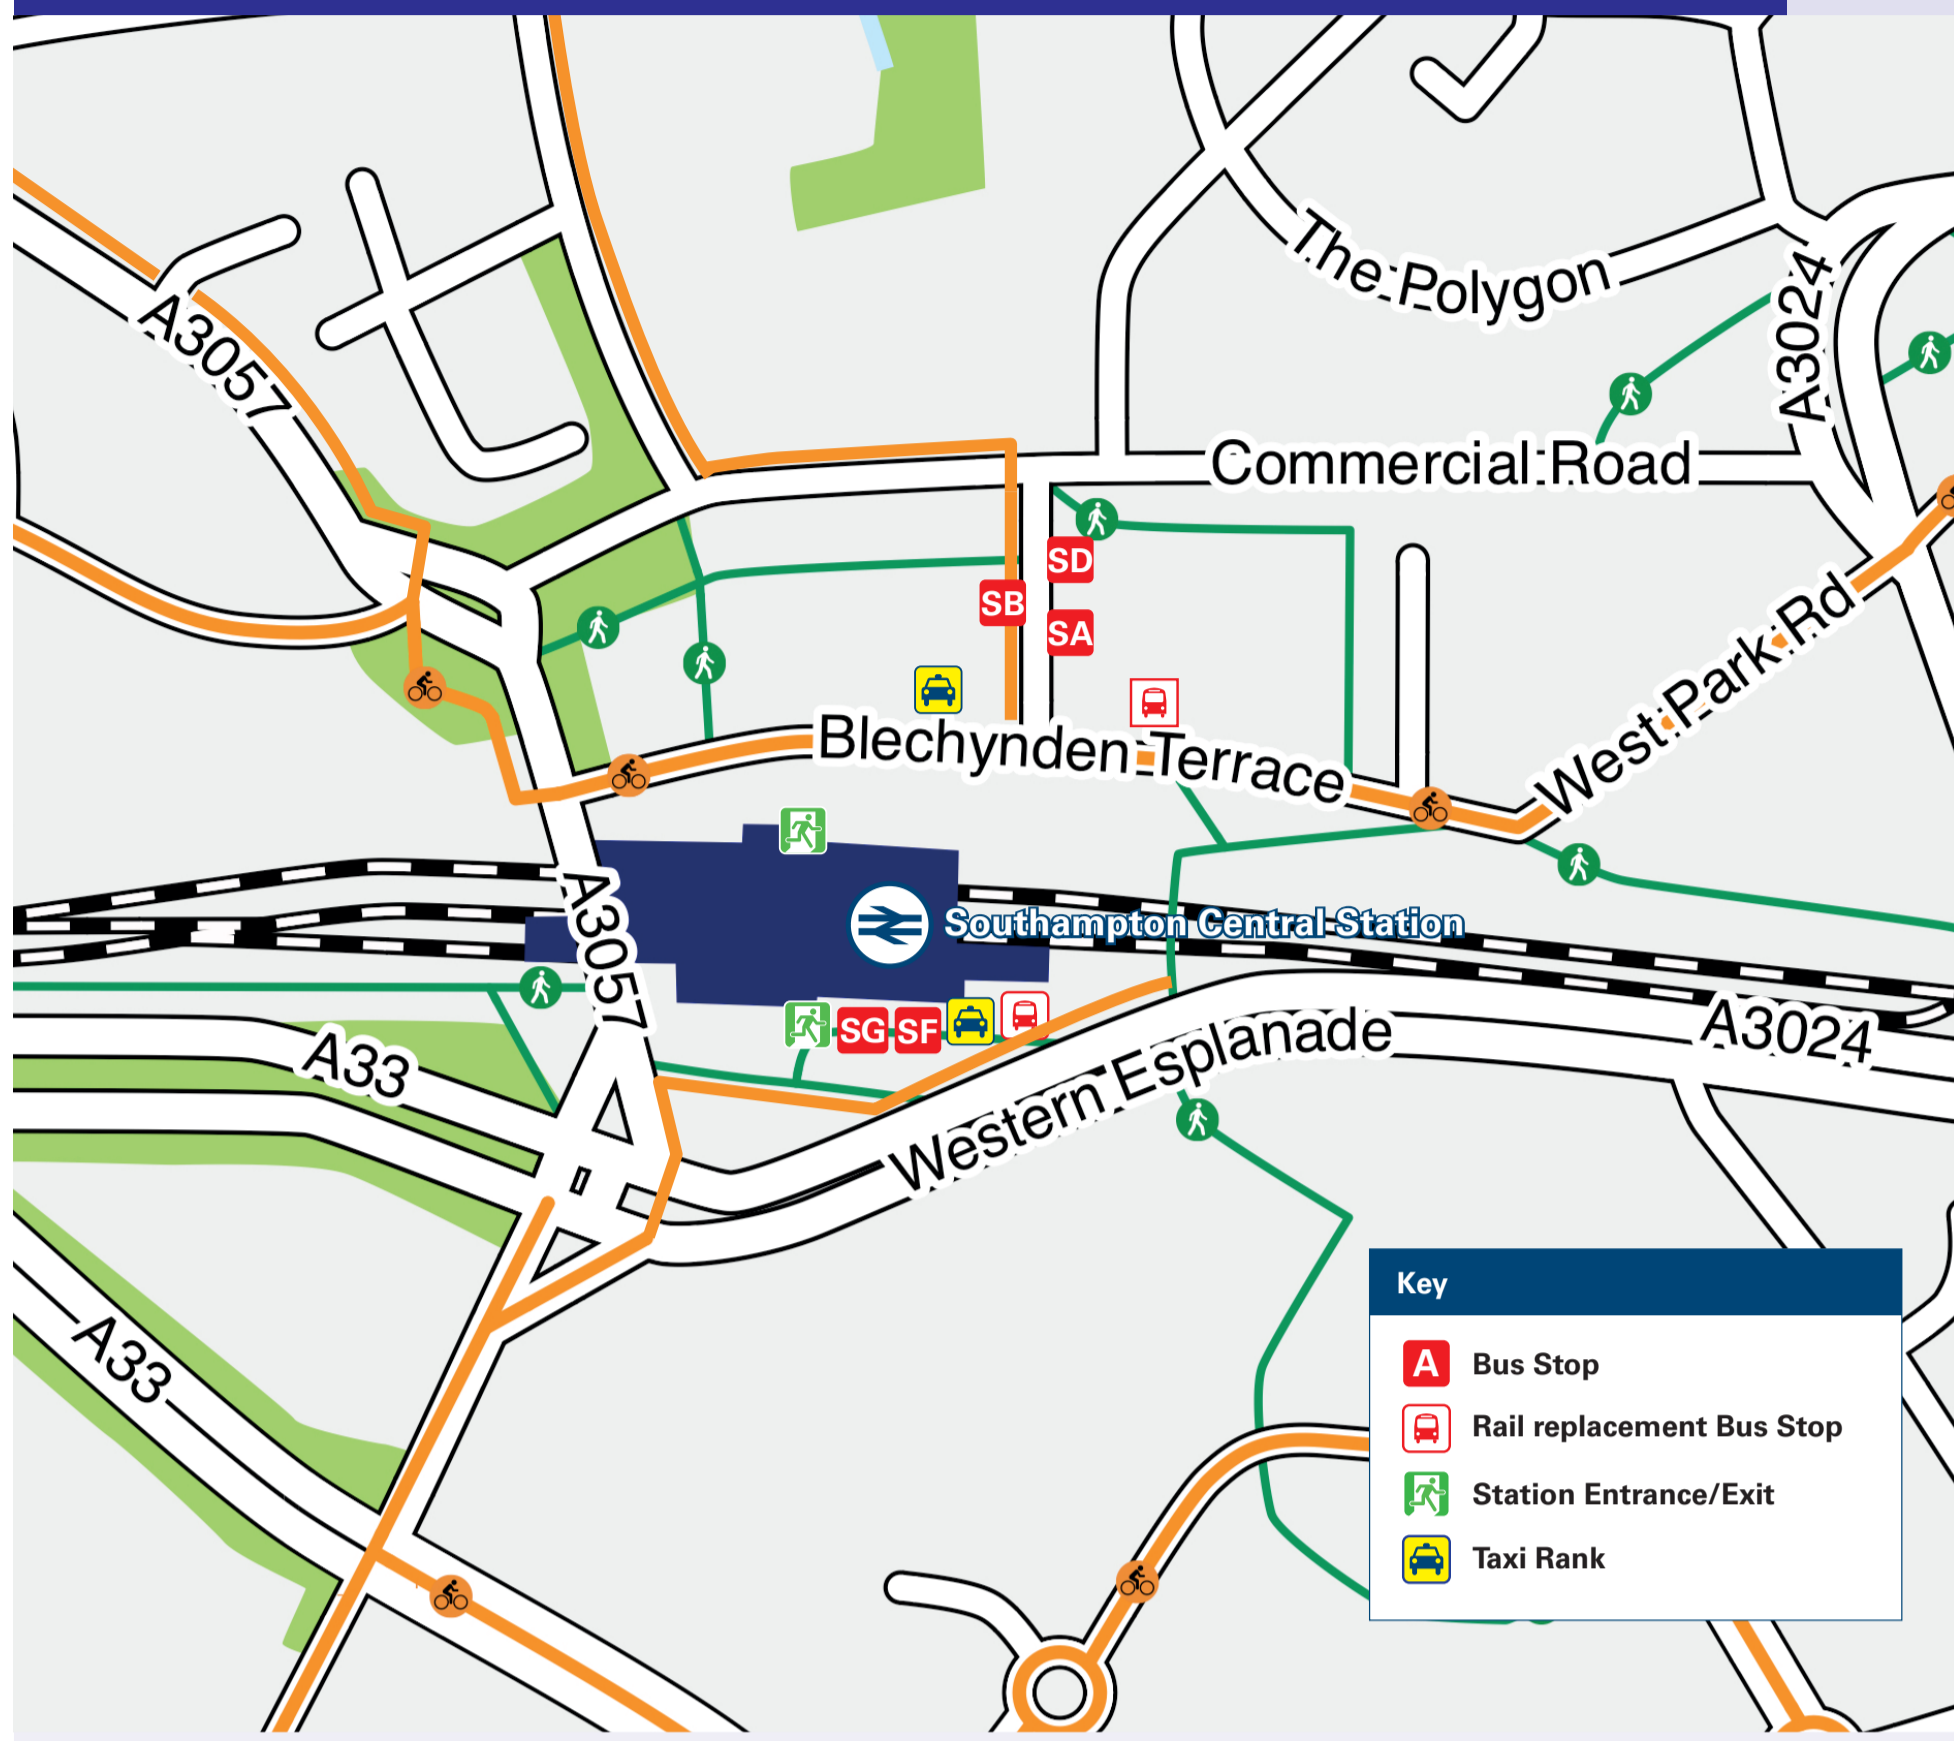

Onward Travel Information

Southampton Central Station

Buses and Taxis

Key

- Bus Stop
- Rail replacement Bus Stop
- Station Entrance/Exit
- Taxi Rank

Rail replacement bus service goes from the north side (Blechynden Terrace) during engineering works. Overnight onward transport goes from the South side (West Quay side)