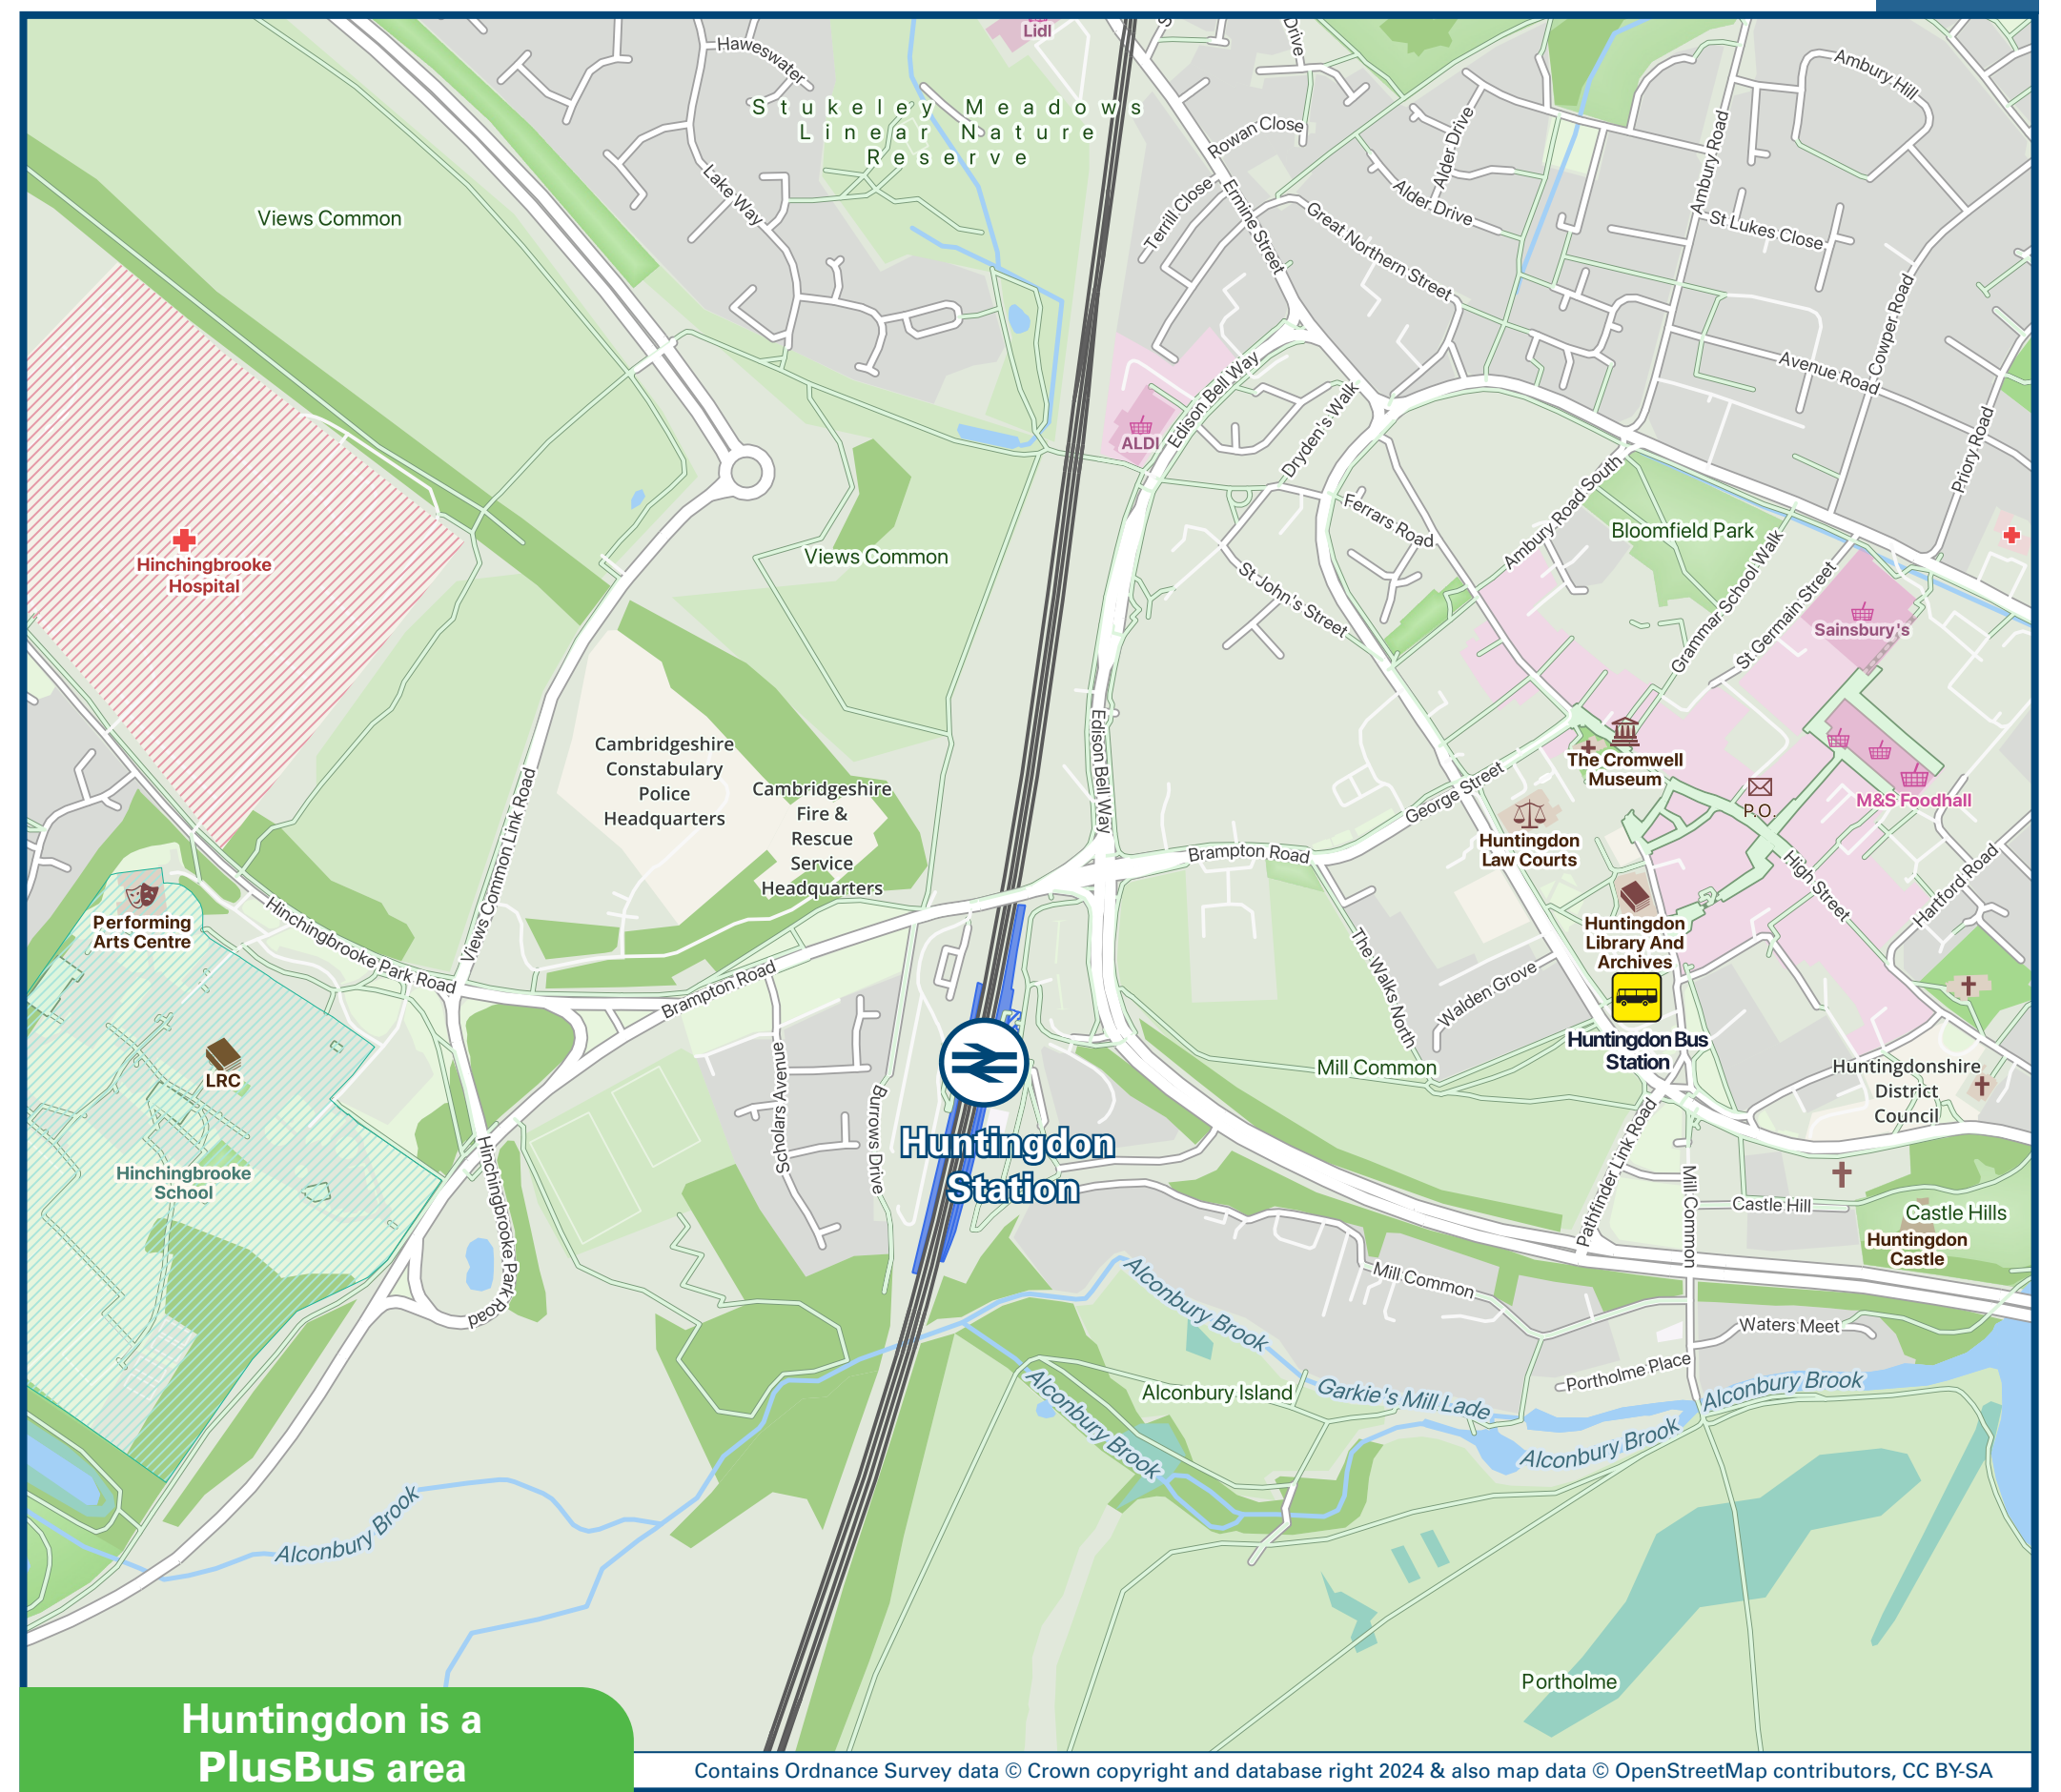

Huntingdon Station

Onward Travel Information

Buses and Taxis

Rail Replacement Buses depart from the Railway station bus stop.

Local area map

Huntingdon is a PlusBus area

PlusBus is a discount price 'bus pass' that you buy with your train ticket. It gives you unlimited bus travel around your chosen town, on participating buses. Visit www.plusbus.info

Main destinations by bus

(Data correct at August 2024)

DESTINATION	BUS ROUTES	BUS STOP
Alconbury Hill	904	E, Bus Stn Bay 8
	AW1	A, Bus Stn Bay 1
Alconbury Weald	904	E, Bus Stn Bay 8
	AW1	A, Bus Stn Bay 1
Brampton	66	E, Bus Stn Bay 7
Buckden	66	E, Bus Stn Bay 7
Cambourne	X3	Bus Stn Bay 4
Cambridge (City Centre)	"thebusway route B"	C
	X3	Bus Stn Bay 4, Bus Stn Bay 5
Chatteris	305*	D, Bus Stn Bay 2
Godmanchester	66, X3	C, Bus Stn Bay 4
Great Stukeley	AW1	A, Bus Stn Bay 1
	904	E, Bus Stn Bay 8
Hartford (Main Street)	"thebusway route B"	C
Hartford (Sapley Road)	305*	D, Bus Stn Bay 2
	X3~	E, Bus Stn Bay 7
Hinchingsbrooke Hospital	66, "thebusway route B"	E, Bus Stn Bay 7

DESTINATION	BUS ROUTES	BUS STOP
Huntingdon (Bus Station)	Approximate 15 minutes walk from this station (see maps for details) 66, 904, AW1, "thebusway route B"	C
Huntingdon (Racecourse)	"Shuttle Bus" (Race Days only)	Outside this Station
Little Paxton	66	E, Bus Stn Bay 7
Little Stukeley	904	E, Bus Stn Bay 8
	AW1	A, Bus Stn Bay 1
Longstanton (Park & Ride Site)	"thebusway route B"	C
Oakington	"thebusway route B"	C
Old Hurst	305*	D, Bus Stn Bay 2
Oxmoor Estate (Huntingdon)	305* "thebusway route B"	C
Papworth Everard	X3	Bus Stn Bay 4
Peterborough	904	E, Bus Stn Bay 8
RAF Alconbury (near Little Stukeley)	904	E, Bus Stn Bay 8
	AW1	A, Bus Stn Bay 1

DESTINATION	BUS ROUTES	BUS STOP
RAF Wyton	"thebusway route B"	C
	305*	D, Bus Stn Bay 2
Ramsey	305*	D, Bus Stn Bay 2
Sapley	305*	D, Bus Stn Bay 2
Sawtry	904	E, Bus Stn Bay 8
Stilton	904	E, Bus Stn Bay 8
St Ives	"thebusway route B"	C
St Neots	66	E, Bus Stn Bay 7
Warboys	305*	D, Bus Stn Bay 2
Wistow	305*	D, Bus Stn Bay 2