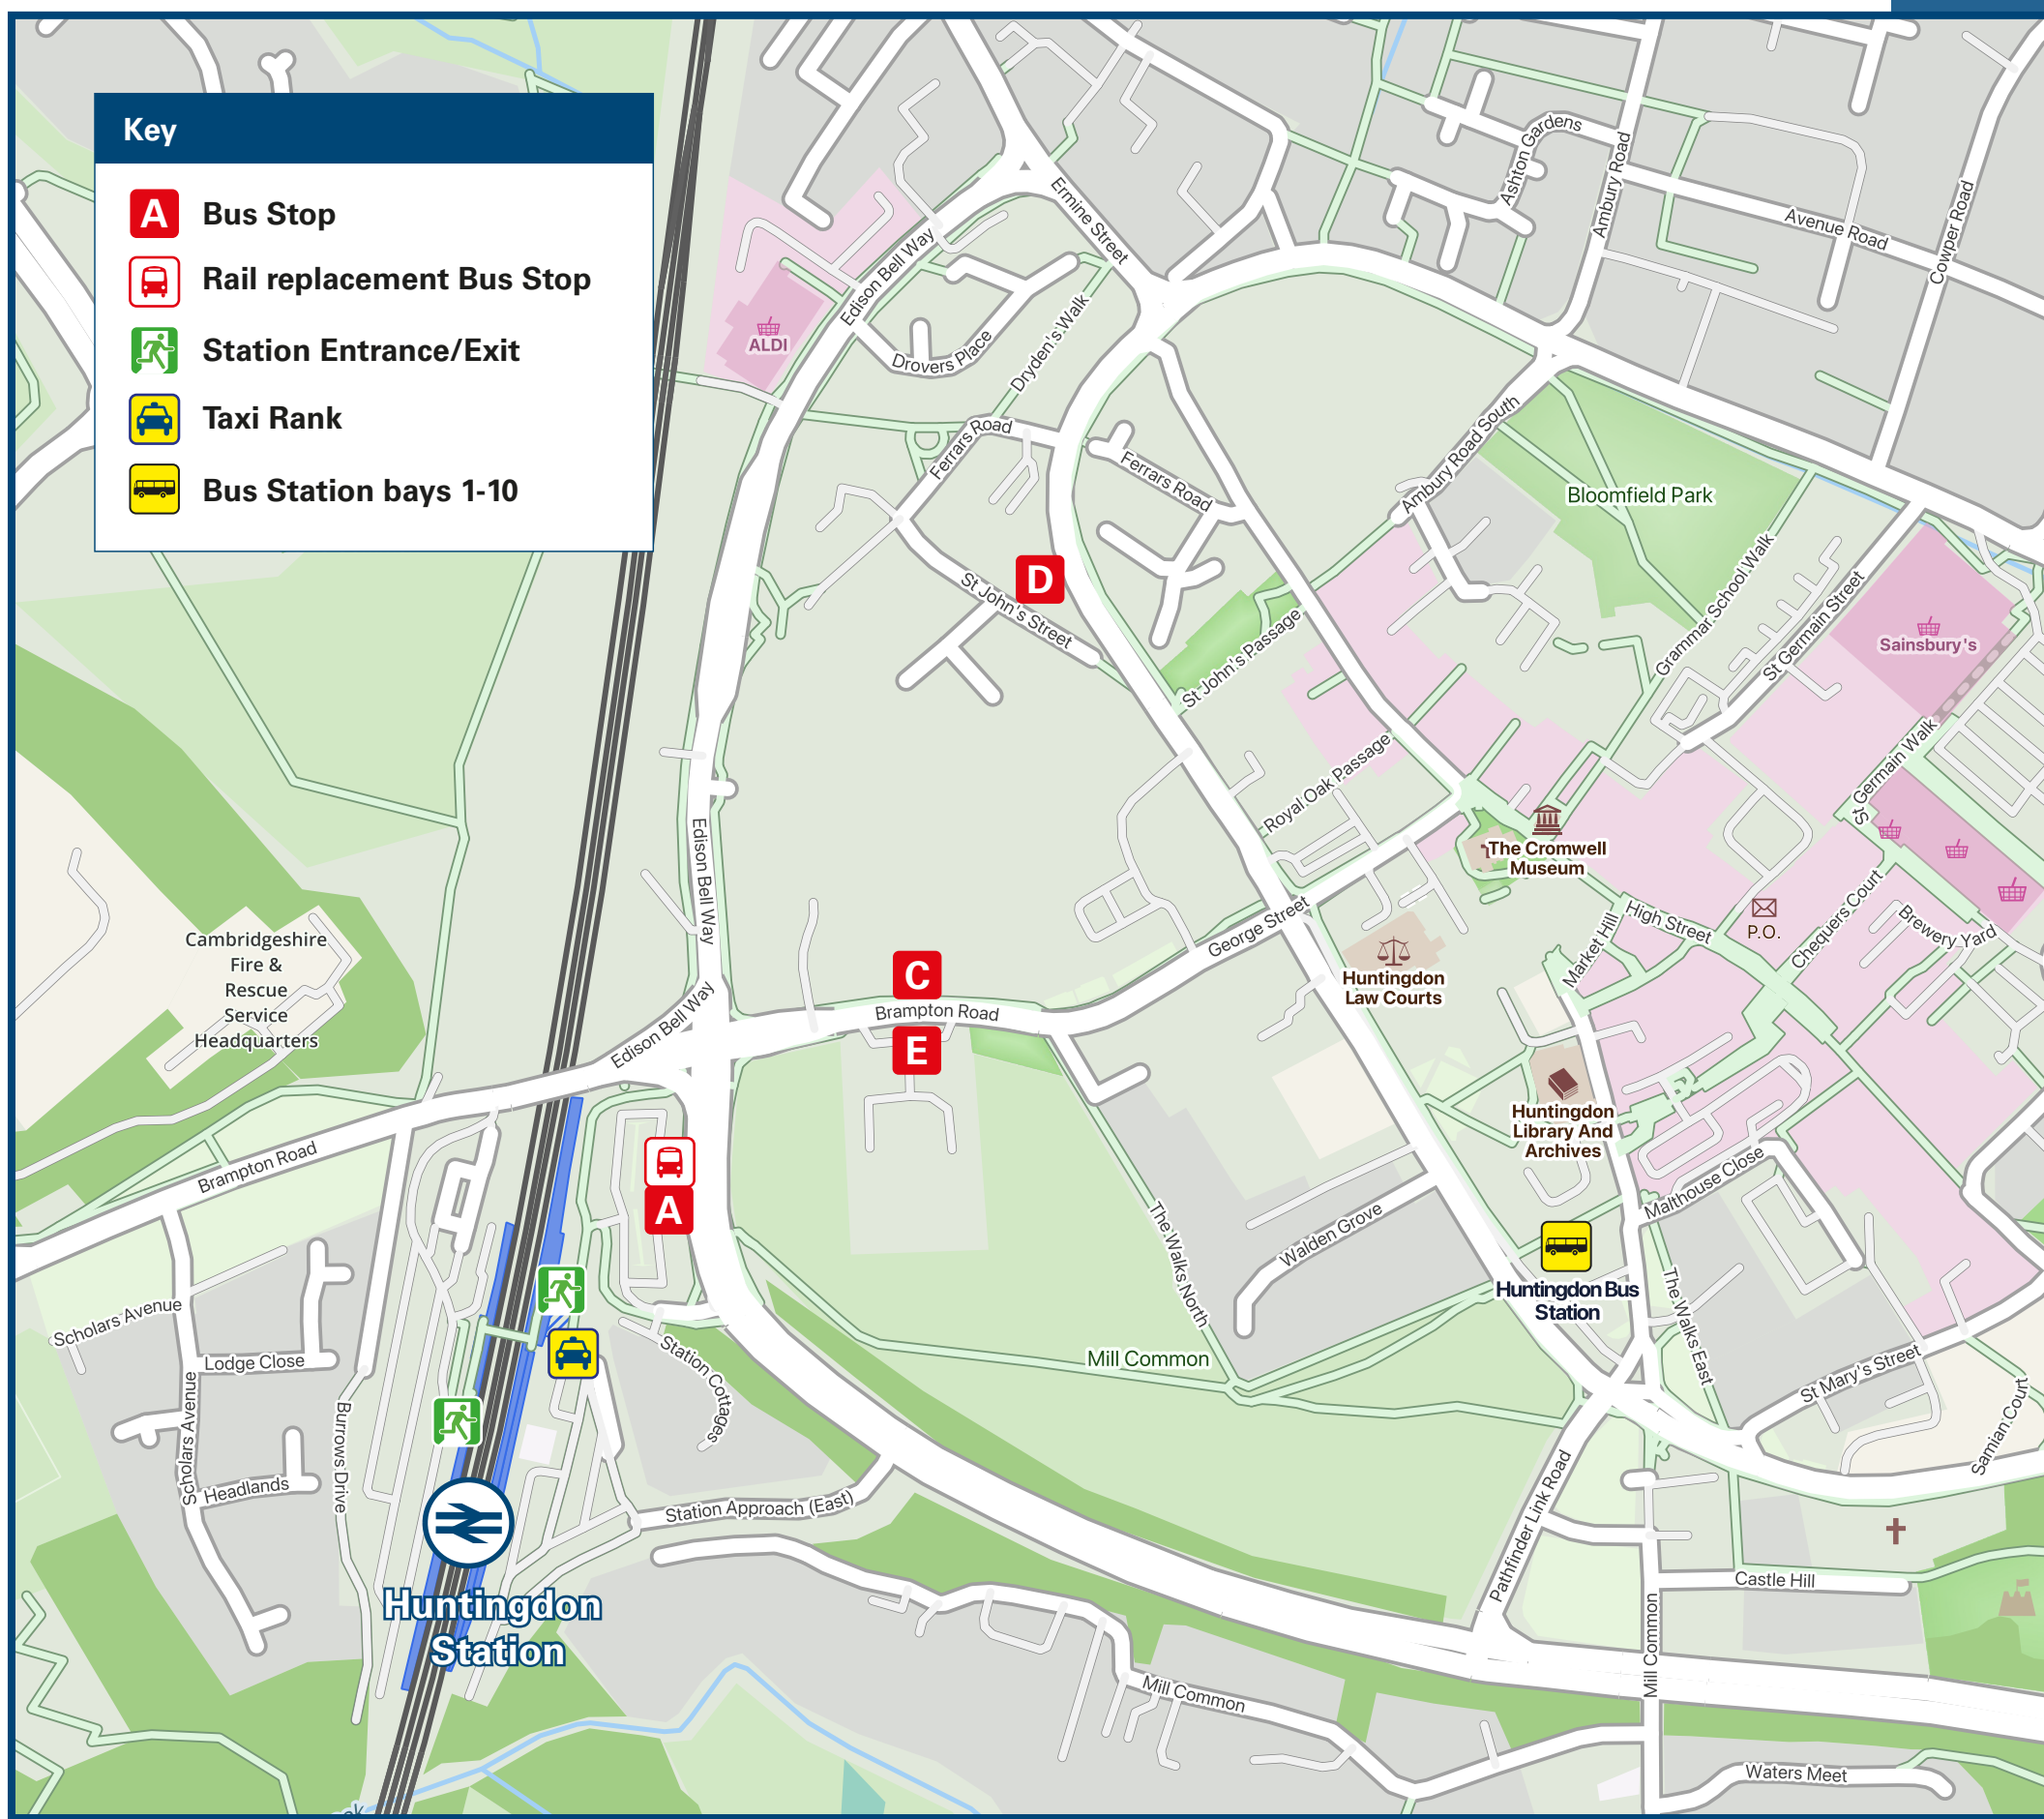

Huntingdon Station

Onward Travel Information

Buses and Taxis

Rail Replacement Buses depart from the Railway station bus stop.

Local area map

Huntingdon is a PlusBus area

PlusBus is a discount price 'bus pass' that you buy with your train ticket. It gives you unlimited bus travel around your chosen town, on participating buses. Visit www.plusbus.info

Main destinations by bus

(Data correct at August 2024)

DESTINATION	BUS ROUTES	BUS STOP
Alconbury Hill	904	E, Bus Stn Bay 8
	AW1	A, Bus Stn Bay 1
Alconbury Weald	904	E, Bus Stn Bay 8
	AW1	A, Bus Stn Bay 1
Brampton	66	E, Bus Stn Bay 7
Buckden	66	E, Bus Stn Bay 7
Cambourne	X3	Bus Stn Bay 4
Cambridge (City Centre)	"thebusway route B"	C
	X3	Bus Stn Bay 4, Bus Stn Bay 5
Chatteris	305*	D, Bus Stn Bay 2
Godmanchester	66, X3	C, Bus Stn Bay 4
Great Stukeley	AW1	A, Bus Stn Bay 1
	904	E, Bus Stn Bay 8
Hartford (Main Street)	"thebusway route B"	C
Hartford (Sapley Road)	305*	D, Bus Stn Bay 2
	X3~	E, Bus Stn Bay 7
Hinchingsbrooke Hospital	66, "thebusway route B"	E, Bus Stn Bay 7

DESTINATION	BUS ROUTES	BUS STOP
Huntingdon (Bus Station)	Approximate 15 minutes walk from this station (see maps for details) 66, 904, AW1, "thebusway route B"	C
Huntingdon (Racecourse)	"Shuttle Bus" (Race Days only)	Outside this Station
Little Paxton	66	E, Bus Stn Bay 7
Little Stukeley	904	E, Bus Stn Bay 8
	AW1	A, Bus Stn Bay 1
Longstanton (Park & Ride Site)	"thebusway route B"	C
Oakington	"thebusway route B"	C
Old Hurst	305*	D, Bus Stn Bay 2
Oxmoor Estate (Huntingdon)	305* "thebusway route B"	C
Papworth Everard	X3	Bus Stn Bay 4
Peterborough	904	E, Bus Stn Bay 8
RAF Alconbury (near Little Stukeley)	904	E, Bus Stn Bay 8
	AW1	A, Bus Stn Bay 1