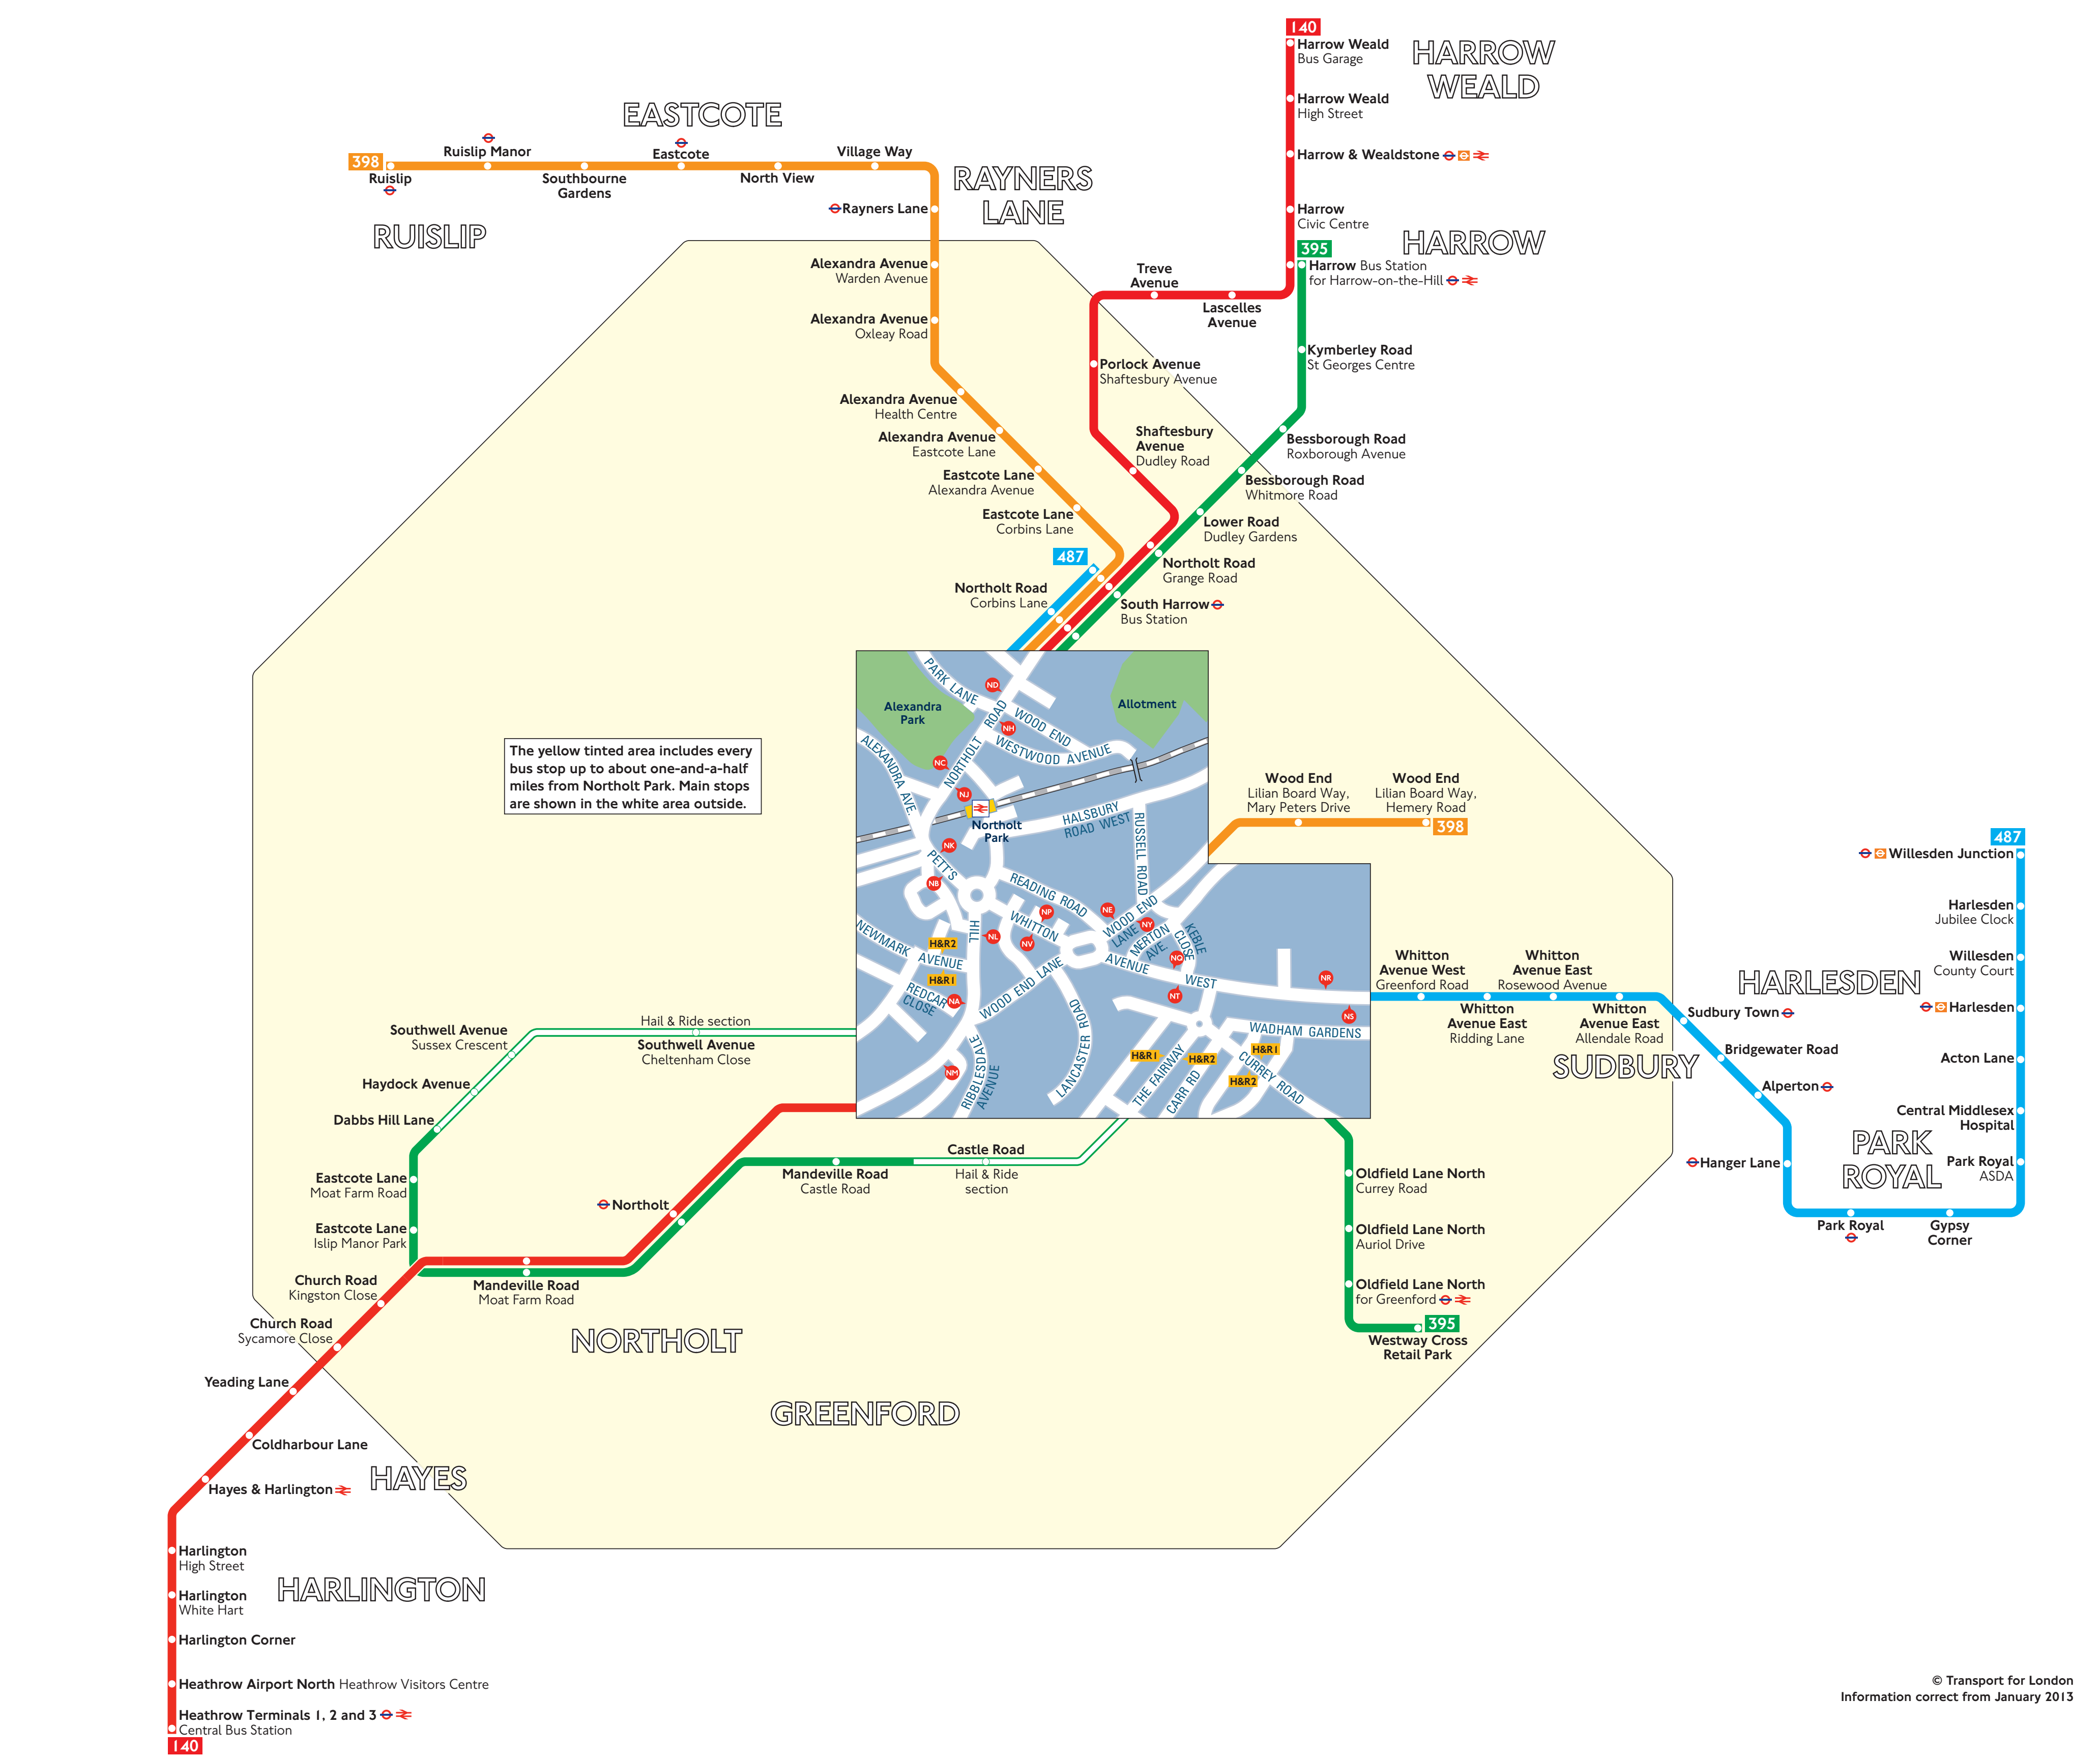

Bus map

Destination	Bus routes	Bus stops
C	Castle Road	395
D	Dabbs Hill Lane	395
E	Eastcote Lane	398, 398
G	Gypsy Corner	487
H	Hanger Lane	487
I	Ilford Road	487
J	Jubilee Clock	487
K	Kew Gardens	487
L	Lillington Road	487
M	Mandeville Road	395, 398
N	Northolt Road	140, 395, 398
O	Oldfield Lane North	395
P	Park Royal	487
R	Rayners Lane	398
S	Southolt Road	140, 395
T	The Fairway	140
U	Uxbridge Road	140
V	Village Way	398
W	Westway Cross Retail Park	395
X	Wood End	398
Y	Yeading Lane	140

NORTHOLT PARK DR (EAL HRW) TFL25636.01.13 (P)

National Rail Enquiries Online: nationalrail.co.uk NRE App: Free National Rail Enquiries app for iOS and Android	Social Media facebook.com/nationalraileng @nationalraileng	Contact Centre 03457 48 49 50 Calls cost no more than calls to geographic numbers (01 or 02) and may be recorded.	Traintracker™ Text 8 49 50 Text station name to the above number for live departure and arrival times direct to your mobile. TrainTracker™ text cost 25p for each successful response (plus usual text costs).	Book a London Taxi Dial-A-Cab – 020 7253 5000 Radio Taxis – 020 7272 0272 There is a charge when booking by phone, and other terms and conditions may vary, so please check when booking.	Transport for London Online: www.tfl.gov.uk 24 hour Travel Information: 0343 222 1234 For train times and fares. Calls from landlines are typically charged between 2p and 10p per minute and calls from mobiles typically cost between 10p and 40p per minute. Connections charges may apply.