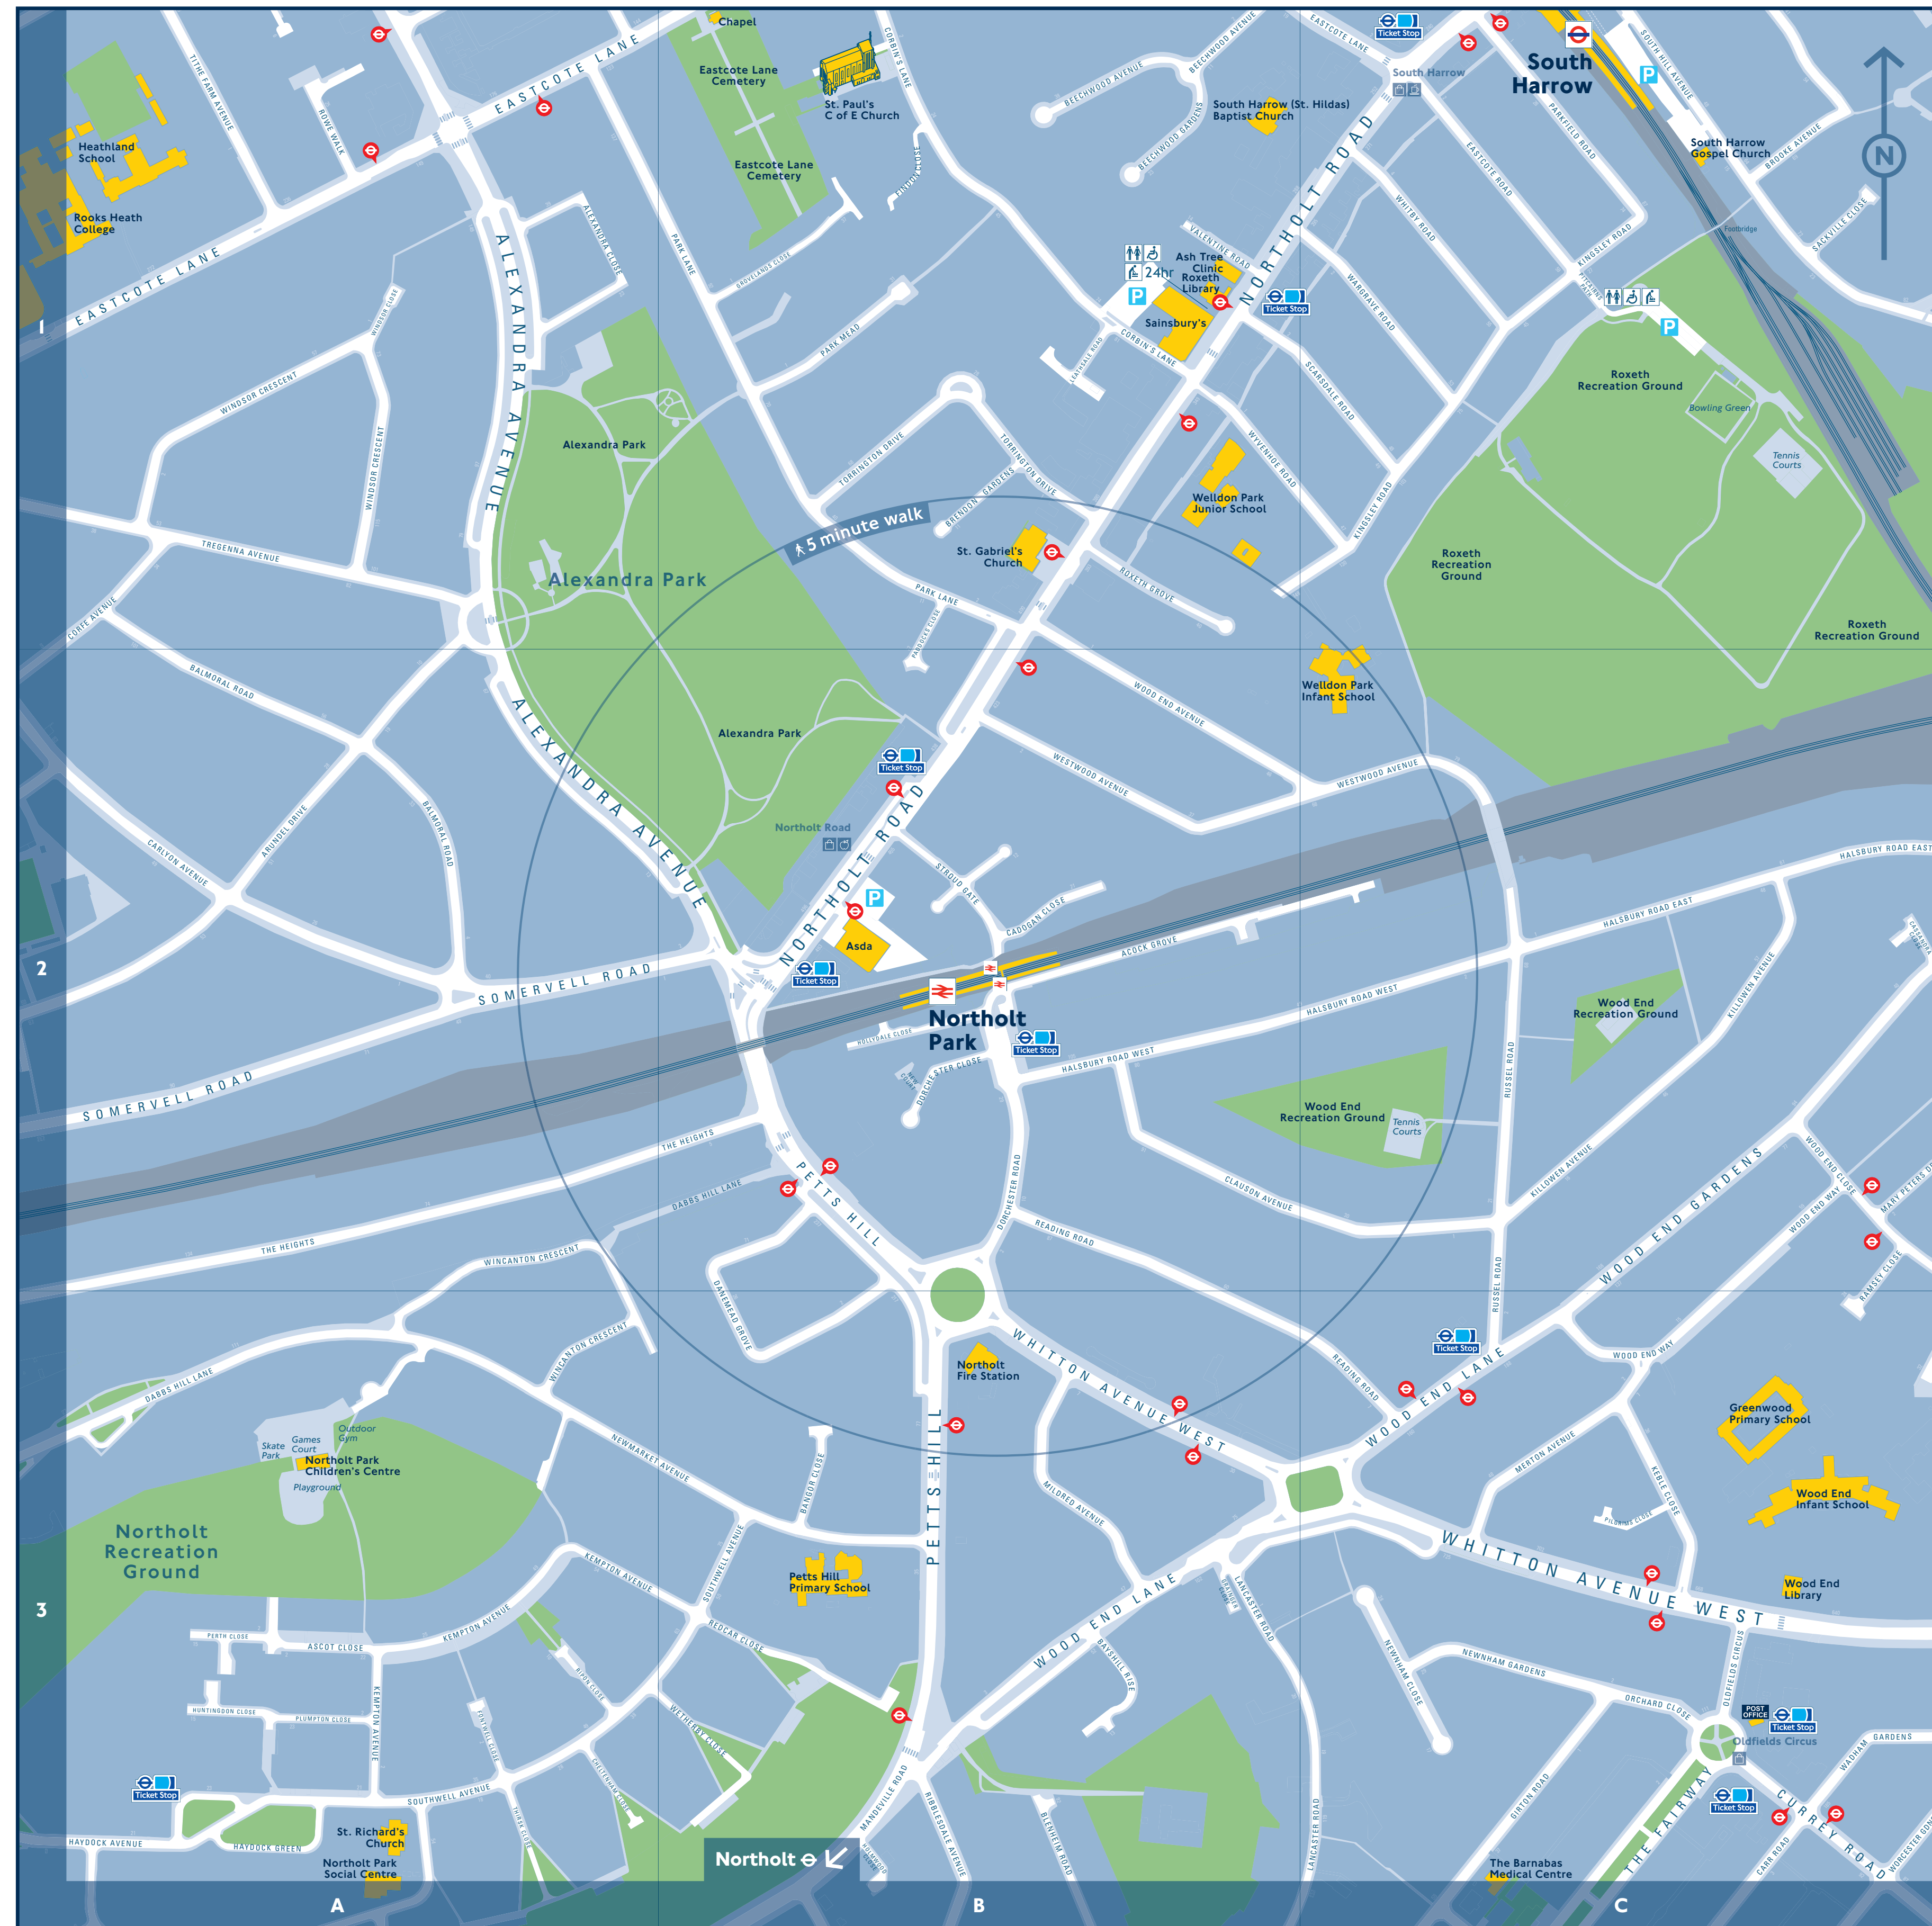

Northholt Park Station – Zone 5 Onward Travel Information

Local area map

Street finder

A	A2 Acock Grove
B	B1 Beechwood Gardens
C	C1 Kingsley Road
D	D1 Danemead Grove
E	E1 Eastcote Lane
F	F1 Park Lane
G	G1 Giron Road
H	H1 Hanger Lane
I	I1 Ilford Road
J	J1 Jubilee Clock
K	K1 Kew Gardens
L	L1 Lillington Road
M	M1 Mandeville Road
N	N1 Northolt Road
O	O1 Oldfield Lane North
P	P1 Park Royal
Q	Q1 Quarry Road
R	R1 Rayners Lane
S	S1 Southolt Road
T	T1 The Fairway
U	U1 Uxbridge Road
V	V1 Village Way
W	W1 Westway Cross Retail Park
X	X1 Wood End
Y	Y1 Yeading Lane

H	H1 Hanger Lane
I	I1 Ilford Road
J	J1 Jubilee Clock
K	K1 Kew Gardens
L	L1 Lillington Road
M	M1 Mandeville Road
N	N1 Northolt Road
O	O1 Oldfield Lane North
P	P1 Park Royal
Q	Q1 Quarry Road
R	R1 Rayners Lane
S	S1 Southolt Road
T	T1 The Fairway
U	U1 Uxbridge Road
V	V1 Village Way
W	W1 Westway Cross Retail Park
X	X1 Wood End
Y	Y1 Yeading Lane

R	R1 Rayners Lane
S	S1 Southolt Road
T	T1 The Fairway
U	U1 Uxbridge Road
V	V1 Village Way
W	W1 Westway Cross Retail Park
X	X1 Wood End
Y	Y1 Yeading Lane

Key	London Underground station
Key	National Rail station
Key	National Rail exit
Key	Bus stop
Key	Car park
Key	Public toilet (with accessible toilet, baby changing and 24 hour access)
Key	Top up your Oyster pay as you go credit or buy Travelcards and bus & tram passes at around 4,000 shops across London

NORTHOLT PARK DR TFL 32406.11.16