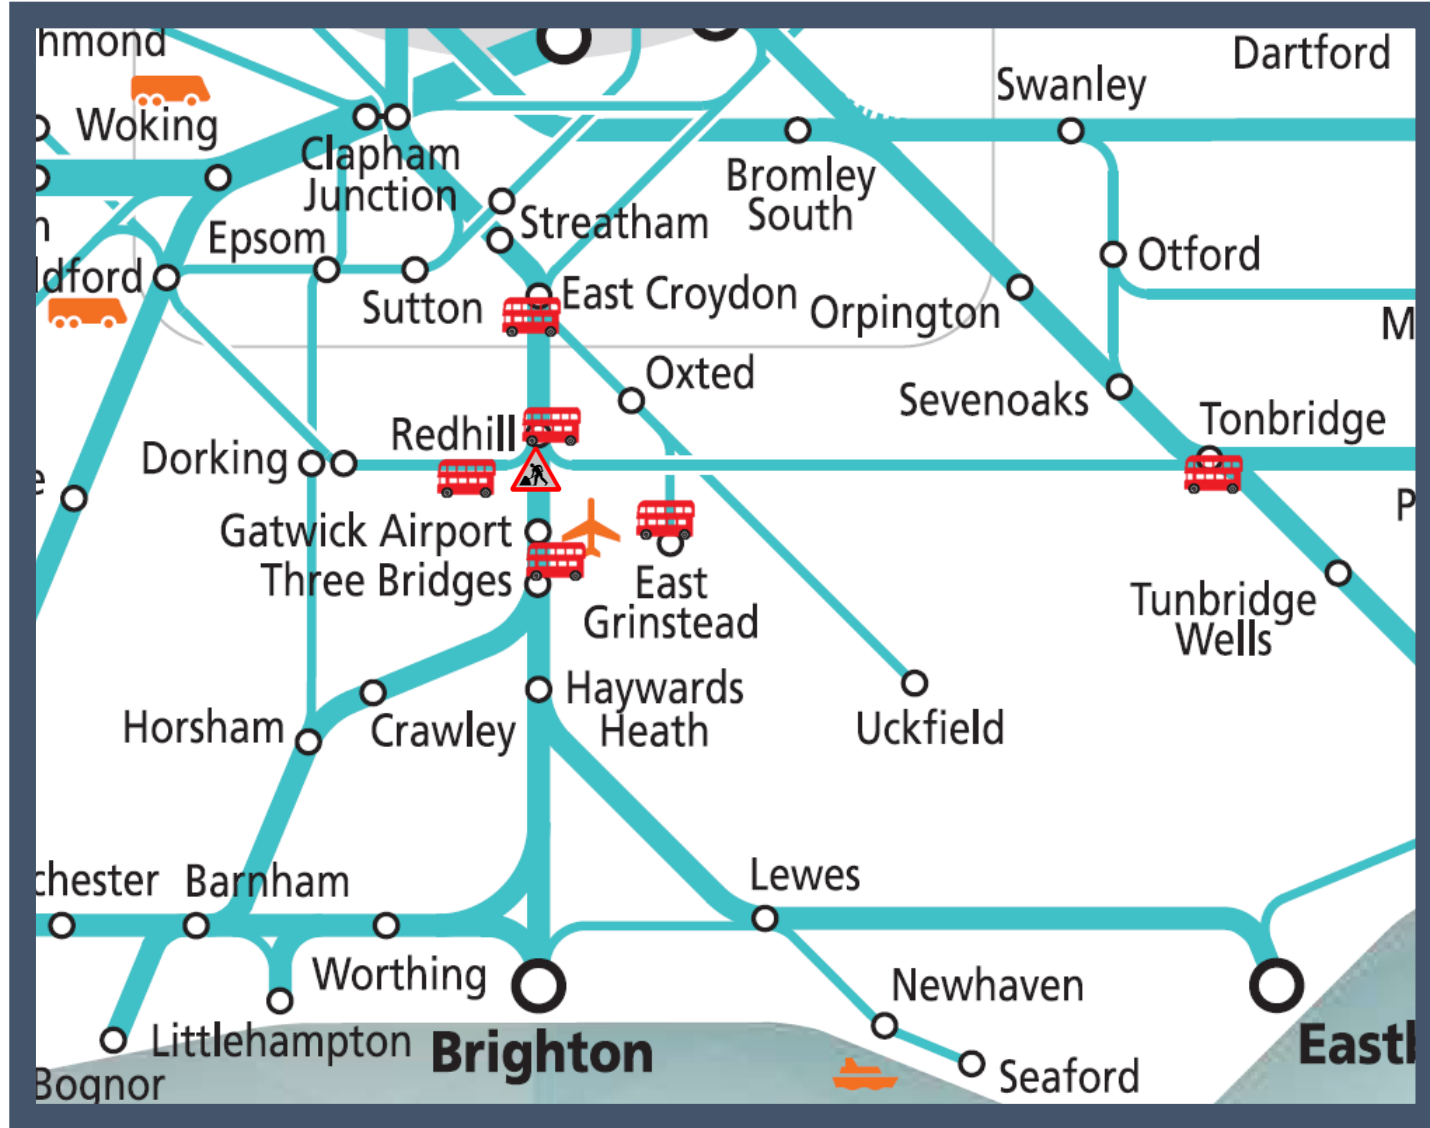

Buses replace trains between East Croydon / Purley / Reigate / Tonbridge and Redhill / Gatwick Airport

TOCs affected: Gatwick Express, Southern and Thameslink

Key:

	Engineering Works
	Bus Replacement Services