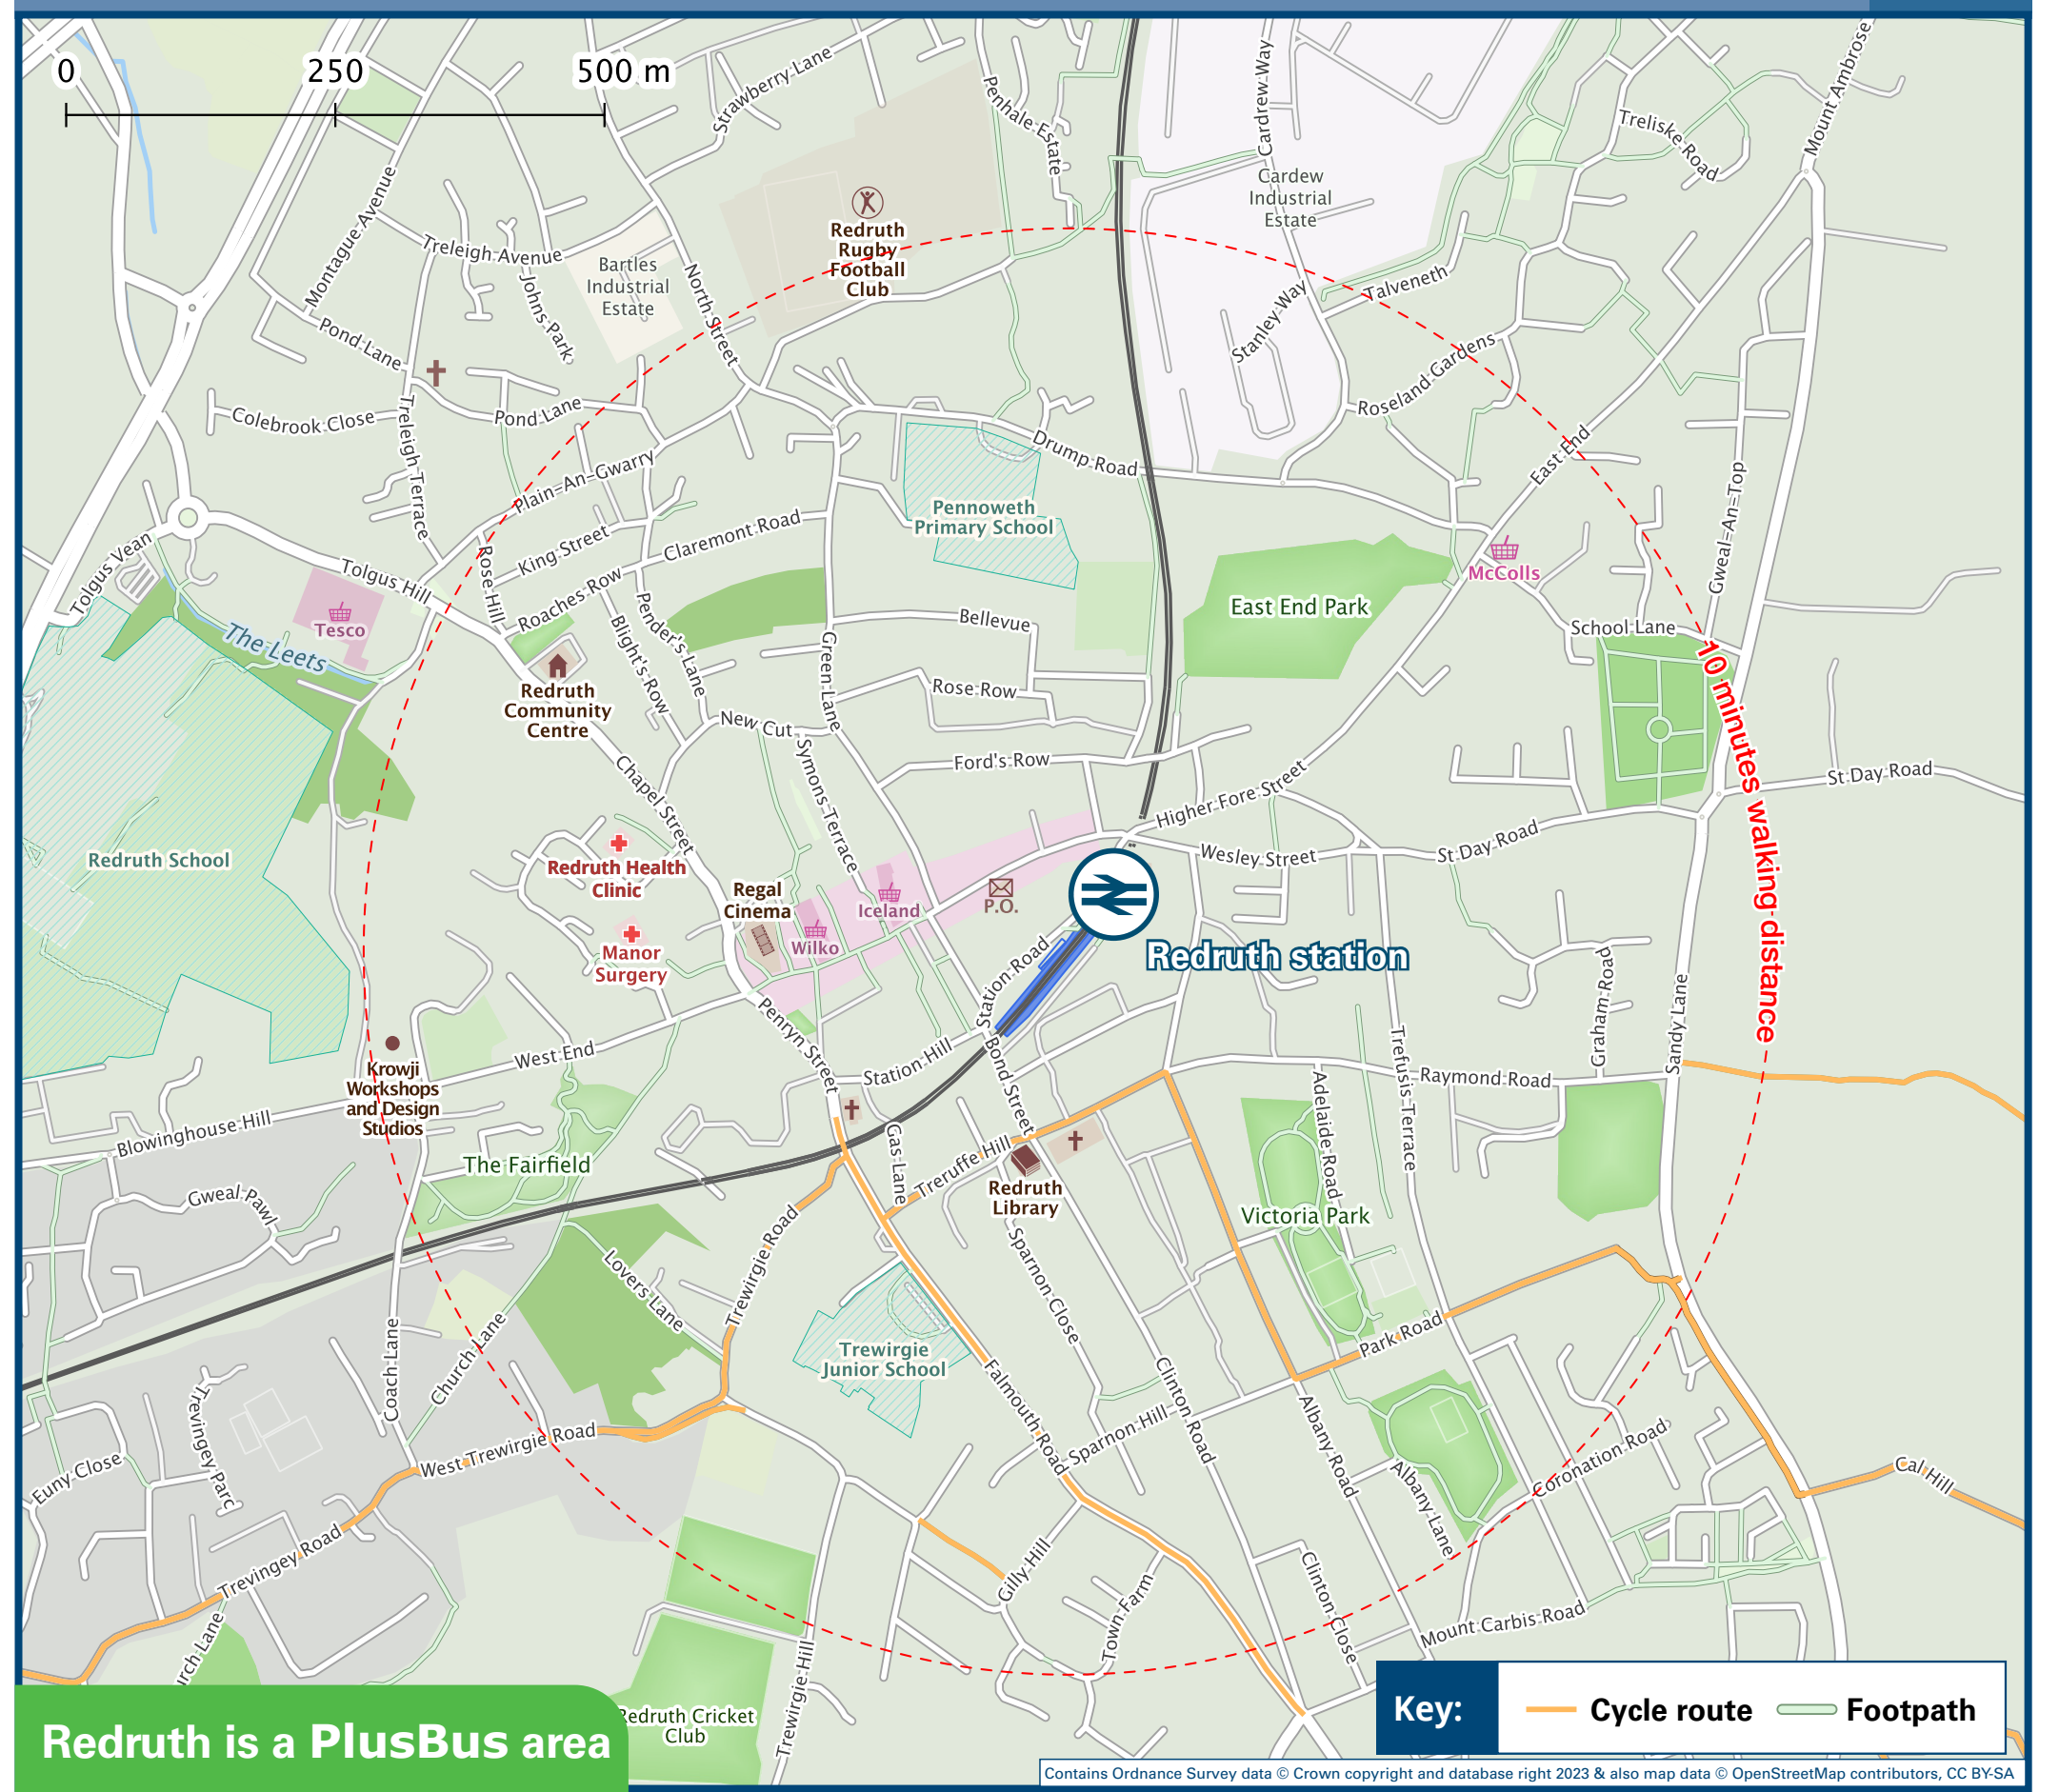

Local area map

Redruth is a PlusBus area

PlusBus is a discount price 'bus pass' that you buy with your train ticket. It gives you unlimited bus travel around your chosen town, on participating buses. Visit www.plusbus.info

Main destinations by bus

(Data correct at November 2023)

DESTINATION	BUS ROUTES	BUS STOP
● Bridge (near Portreath)	48~, 49	B
● Camborne	48~, 49	B
	T1, T2, U2+	C
● Camborne-Redruth Community Hospital (Barncoose Hospital)	34, 49	B
	T1, T2, U2+	C
● Carharrack	40	A
Chacewater	40, T1, T2	A
Chiverton Cross	88	A
Comford	U2	A
Connor Downs	T1, T2	C
● Cornwall College (Camborne Campus)	T1, T2	C
● Crofthandy	40	A
Falmouth	U2	A
● Four Lanes	34	A
Goonhavern	88	A
Gwennap	40*, U2	A
Hayle	T1, T2	C
Helston	34	A
● Illogan (Churchtown)	48~, 49	B
	48~, 49	B
● Illogan Highway	T1, T2, U2+	C
● Lanner	40*, U2	A
● Mount Ambrose	315, T1, T2	A
Mount Hawke	315	A

DESTINATION	BUS ROUTES	BUS STOP
Newquay (Town Centre)	88	A
Newquay (Zoo)	88	A
● North Country (Trenoweth Estate)	48~, 49	B
● Paynter's Lane End	48~, 49	B
Penryn	U2	A
Penzance	T1	C
Ponsanooth	U2	A
● Pool (for Cornwall College)	48~, 49	B
	T1, T2, U2+	C
Porthtowan	315	A
● Portreath Beach	48~, 49	B
St Agnes	315	A
● St Day	40	A
St Ives	T2	C
Scorrier	88, 315, T1, T2	A
Spamon Gate	48~, 49	B
● Tehidy Park	48~, 49	B
Threemilestone	40, T1, T2	A
● Tolvaddon	48~, 49	B
Treloggan	88	A
Tremough Campus (Penryn)	U2	A
Treskerby	315	A
Truro	40, T1, T2	A

DESTINATION	BUS ROUTES	BUS STOP
● Tuckingmill	48~, 49	B
	T1, T2, U2+	C
● Vogue	40	A
Wendron	34	A
Wheal Rose	315	A

Notes

Bus routes 49, 88 and 315 operate Mondays to Saturdays services, only.
Bus routes 34, 40, T1, T2 and U2 operate daily services.
For bus times and days of operation please see bus stop timetables or contact Traveline.
PlusBus tickets are valid within the Redruth PlusBus zone (including Camborne) on all bus services on this poster except route 315.
● Direct trains operate from this Station to this destination.
● For connecting train services to this destination, please change trains at Truro.
⚡ For connecting train services to this destination, please change trains at St Erth or Penzance.
BR4 For connecting train services to this destination, please change trains at Par.
* Bus route 40 operates a limited service to this destination.
+ Limited journeys on U2.
~ Bus route 48 operates evenings Mondays to Saturdays, and all day on Sundays.

Taxis

Redruth station is served by a taxi rank or a cab office. Check availability before travelling, and pre-book if necessary. Please consider using the following local operators: (Inclusion of this number doesn't represent any endorsement of the taxi firm)

Jim's Cabs
01209 314 800

Shah Cabs
01209 213 213

Redruth Taxis
01209 219 988

Further information about all onward travel