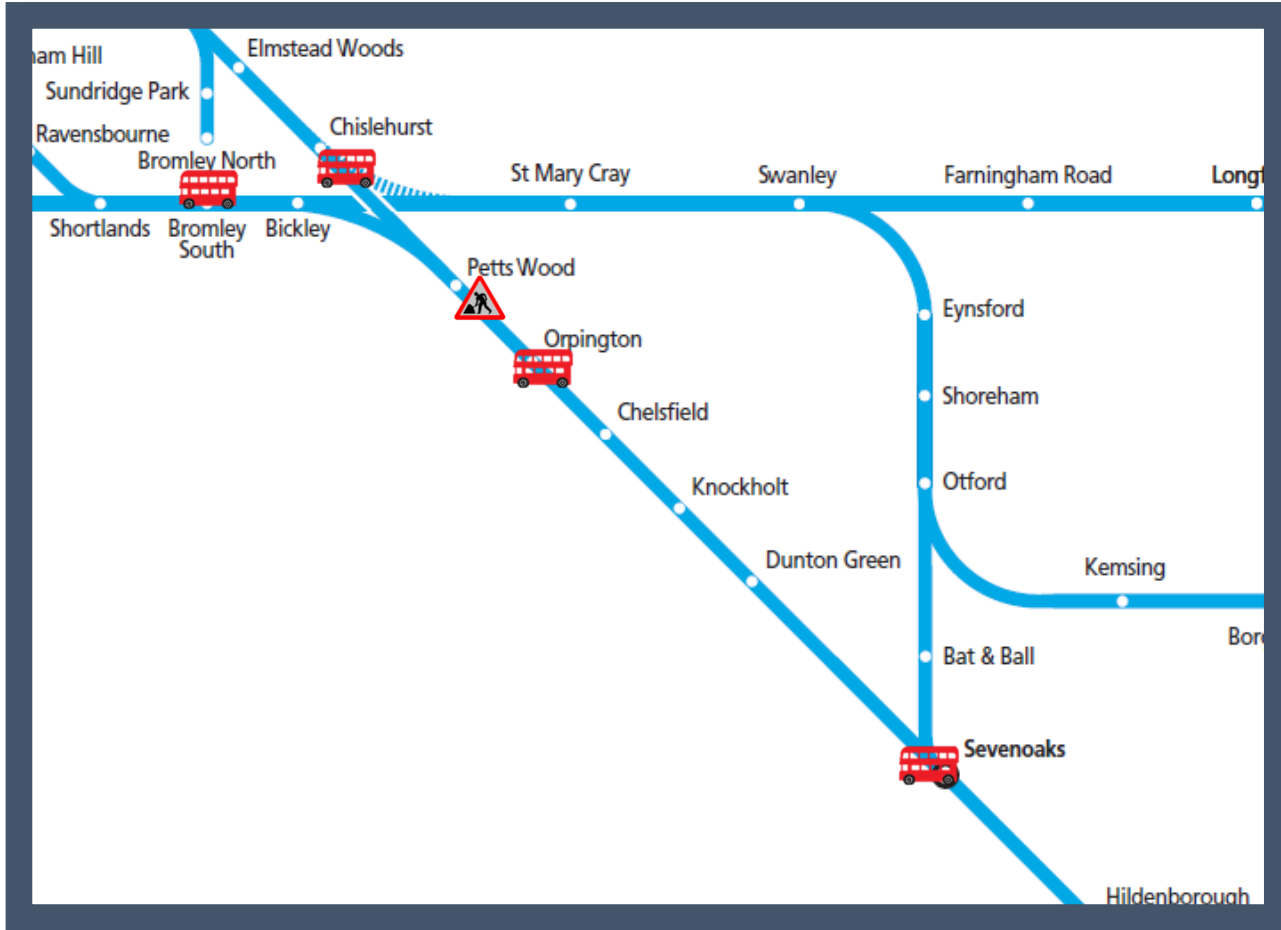

Buses replace trains via Orpington

TOC affected: Southeastern

Key:

	Engineering Works
	Bus Replacement Services