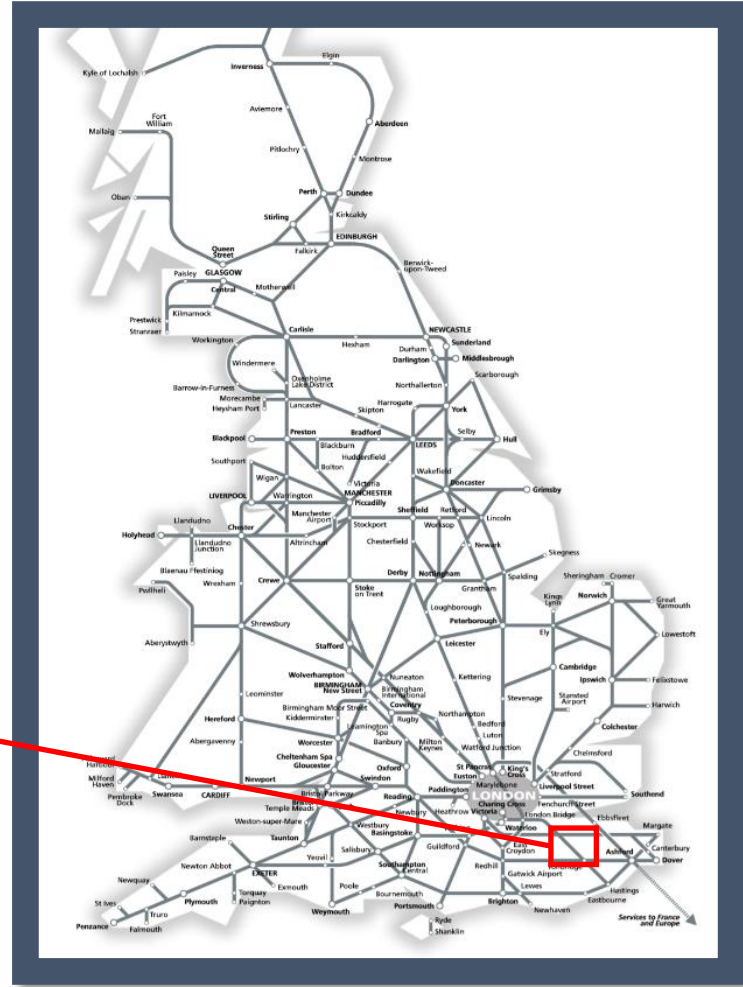

Buses replace trains via Orpington

TOC affected: Southeastern

Key:

	Engineering Works
	Bus Replacement Services