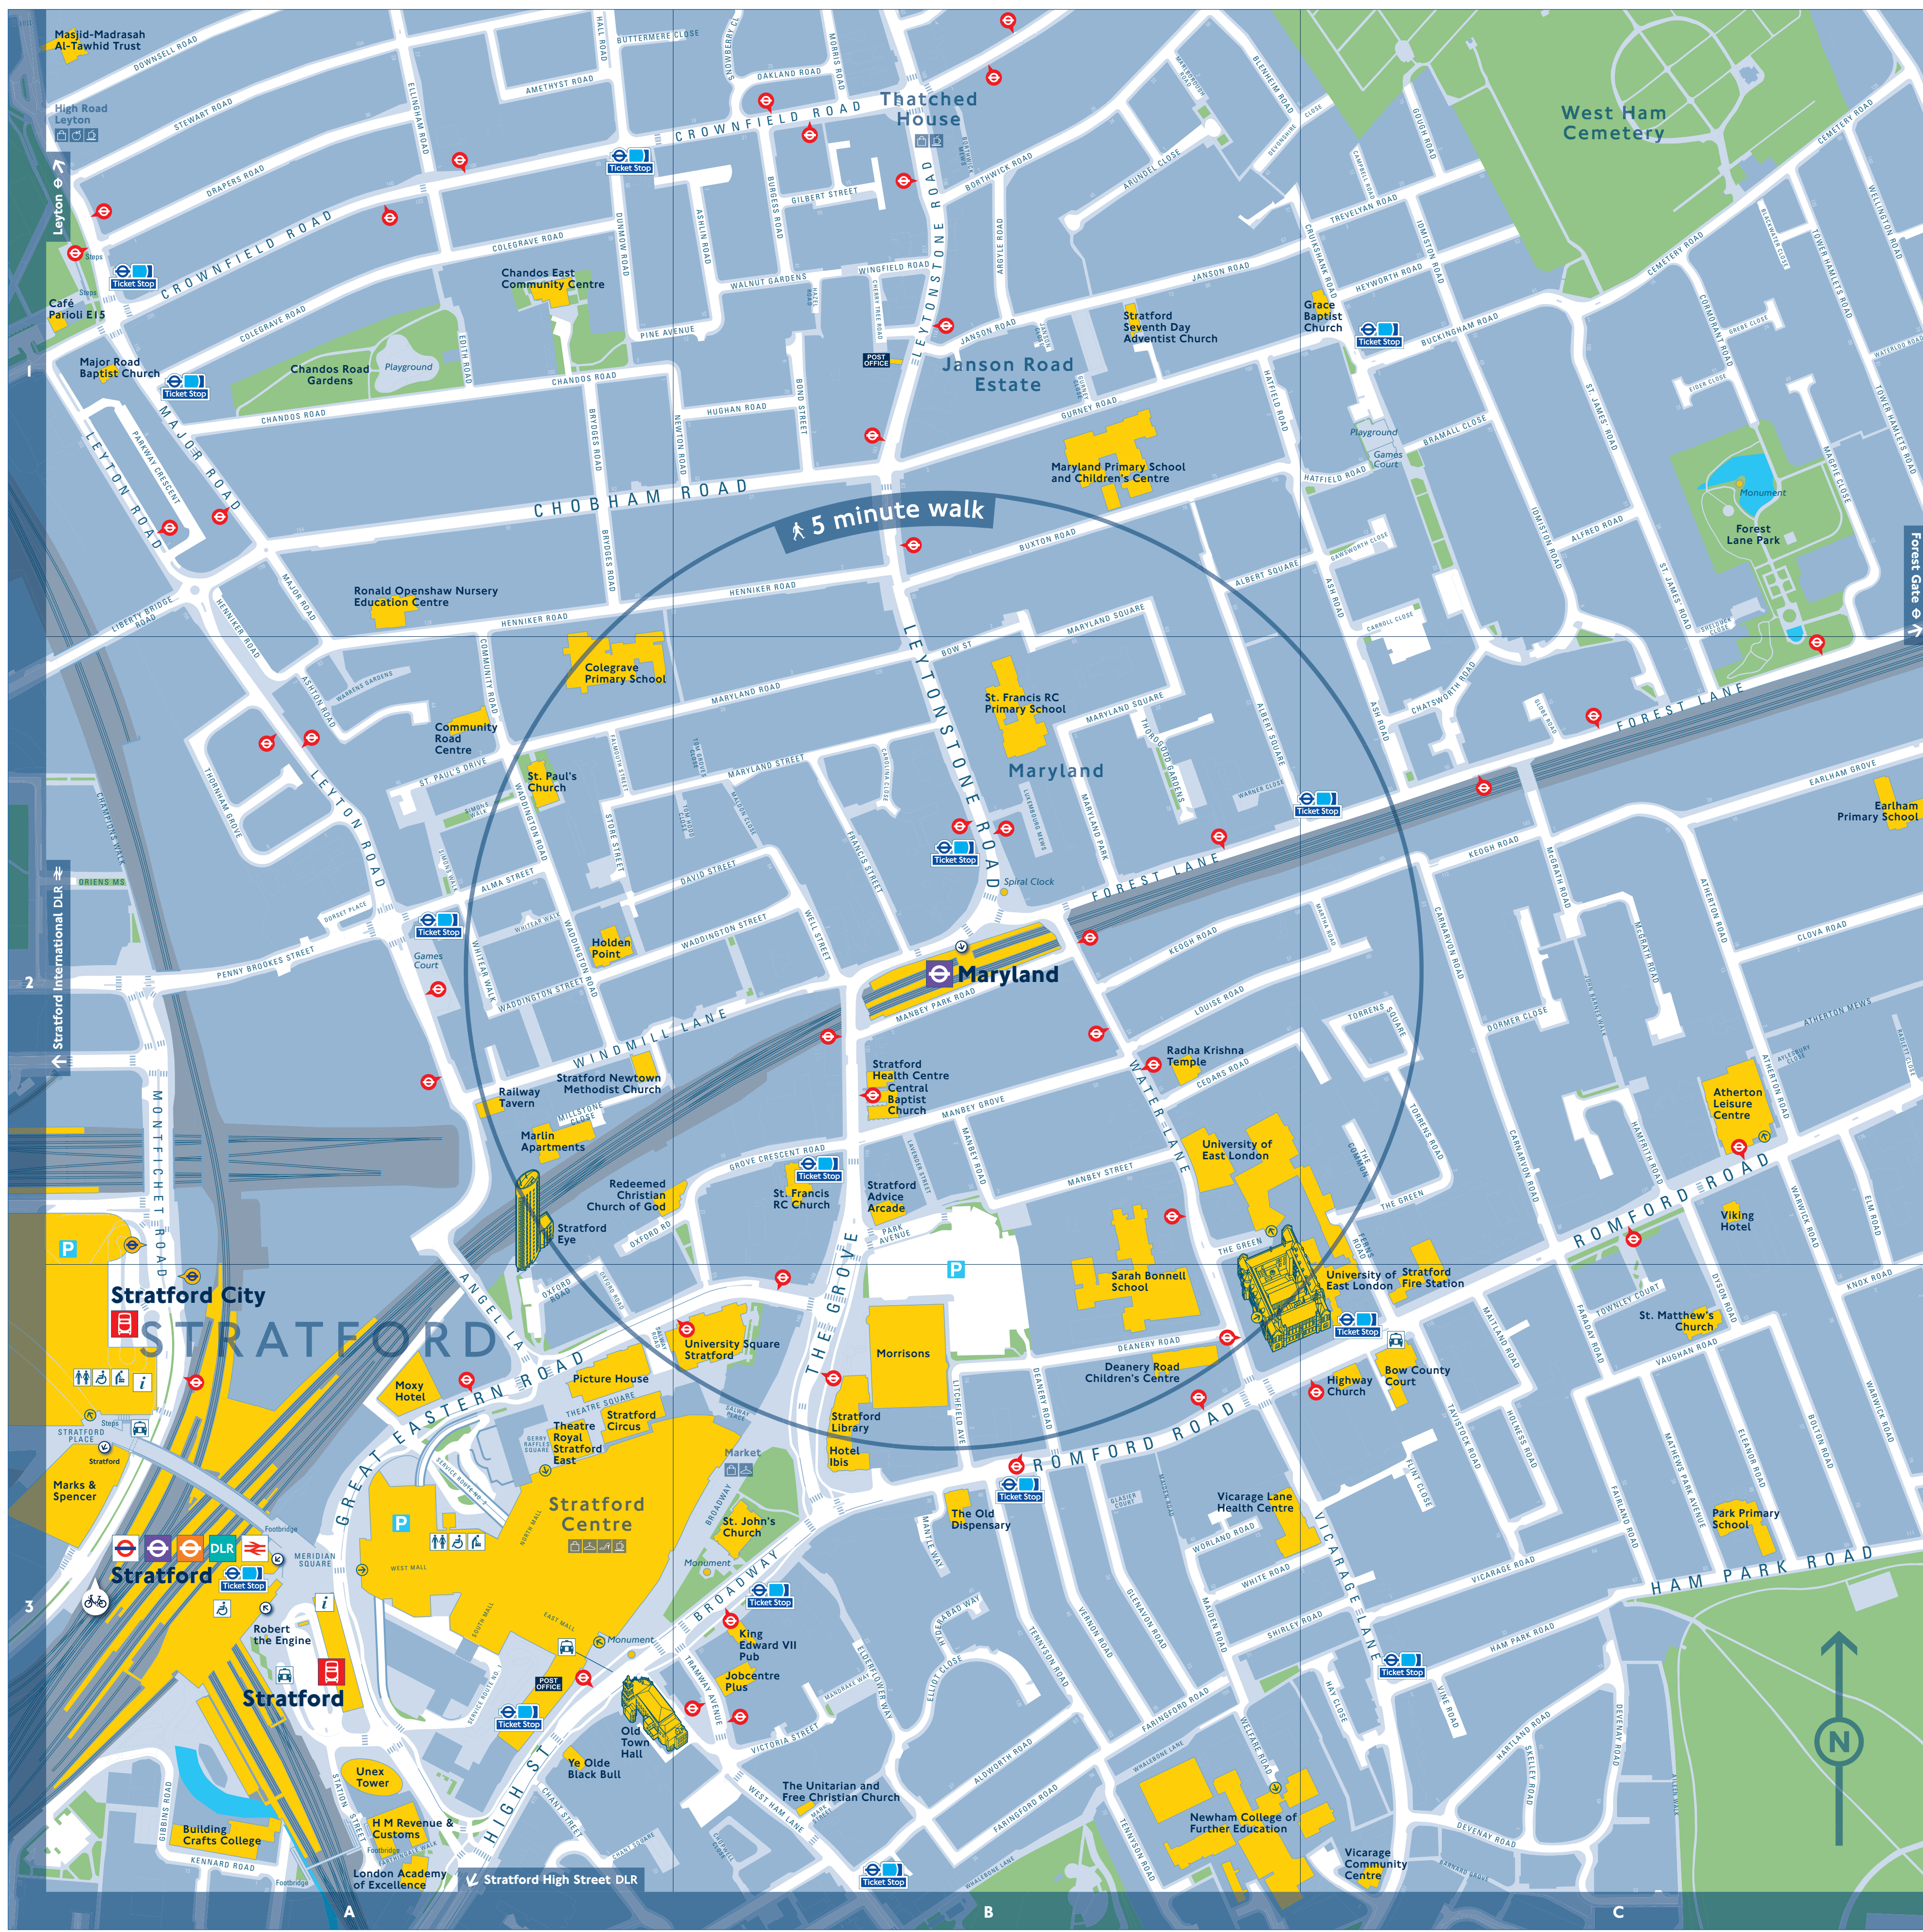

Continuing your journey from Maryland

Street finder				Landmark finder				Key							
A	D	H	M	A	D	H	M	A	D	H	M	A	D	H	M
C3 Aileen Walk	B2 David Street	A1 Hall Road	C1 Maggie Close	C2 Atherton Leisure Centre	A2 Elizabeth Line station	C1 London Underground station	B2 Radha Krishna Temple	C2 Bow County Court	A2 Redeemed Christian Church of God	C1 Central Baptist Church	A1 Ronald Openshaw Community Centre	C2 Stratford City Bus Station for Stratford	A2 Leyton Road Windmill Lane	C1 Great Eastern Road Angel Lane	A2 Stratford High Street