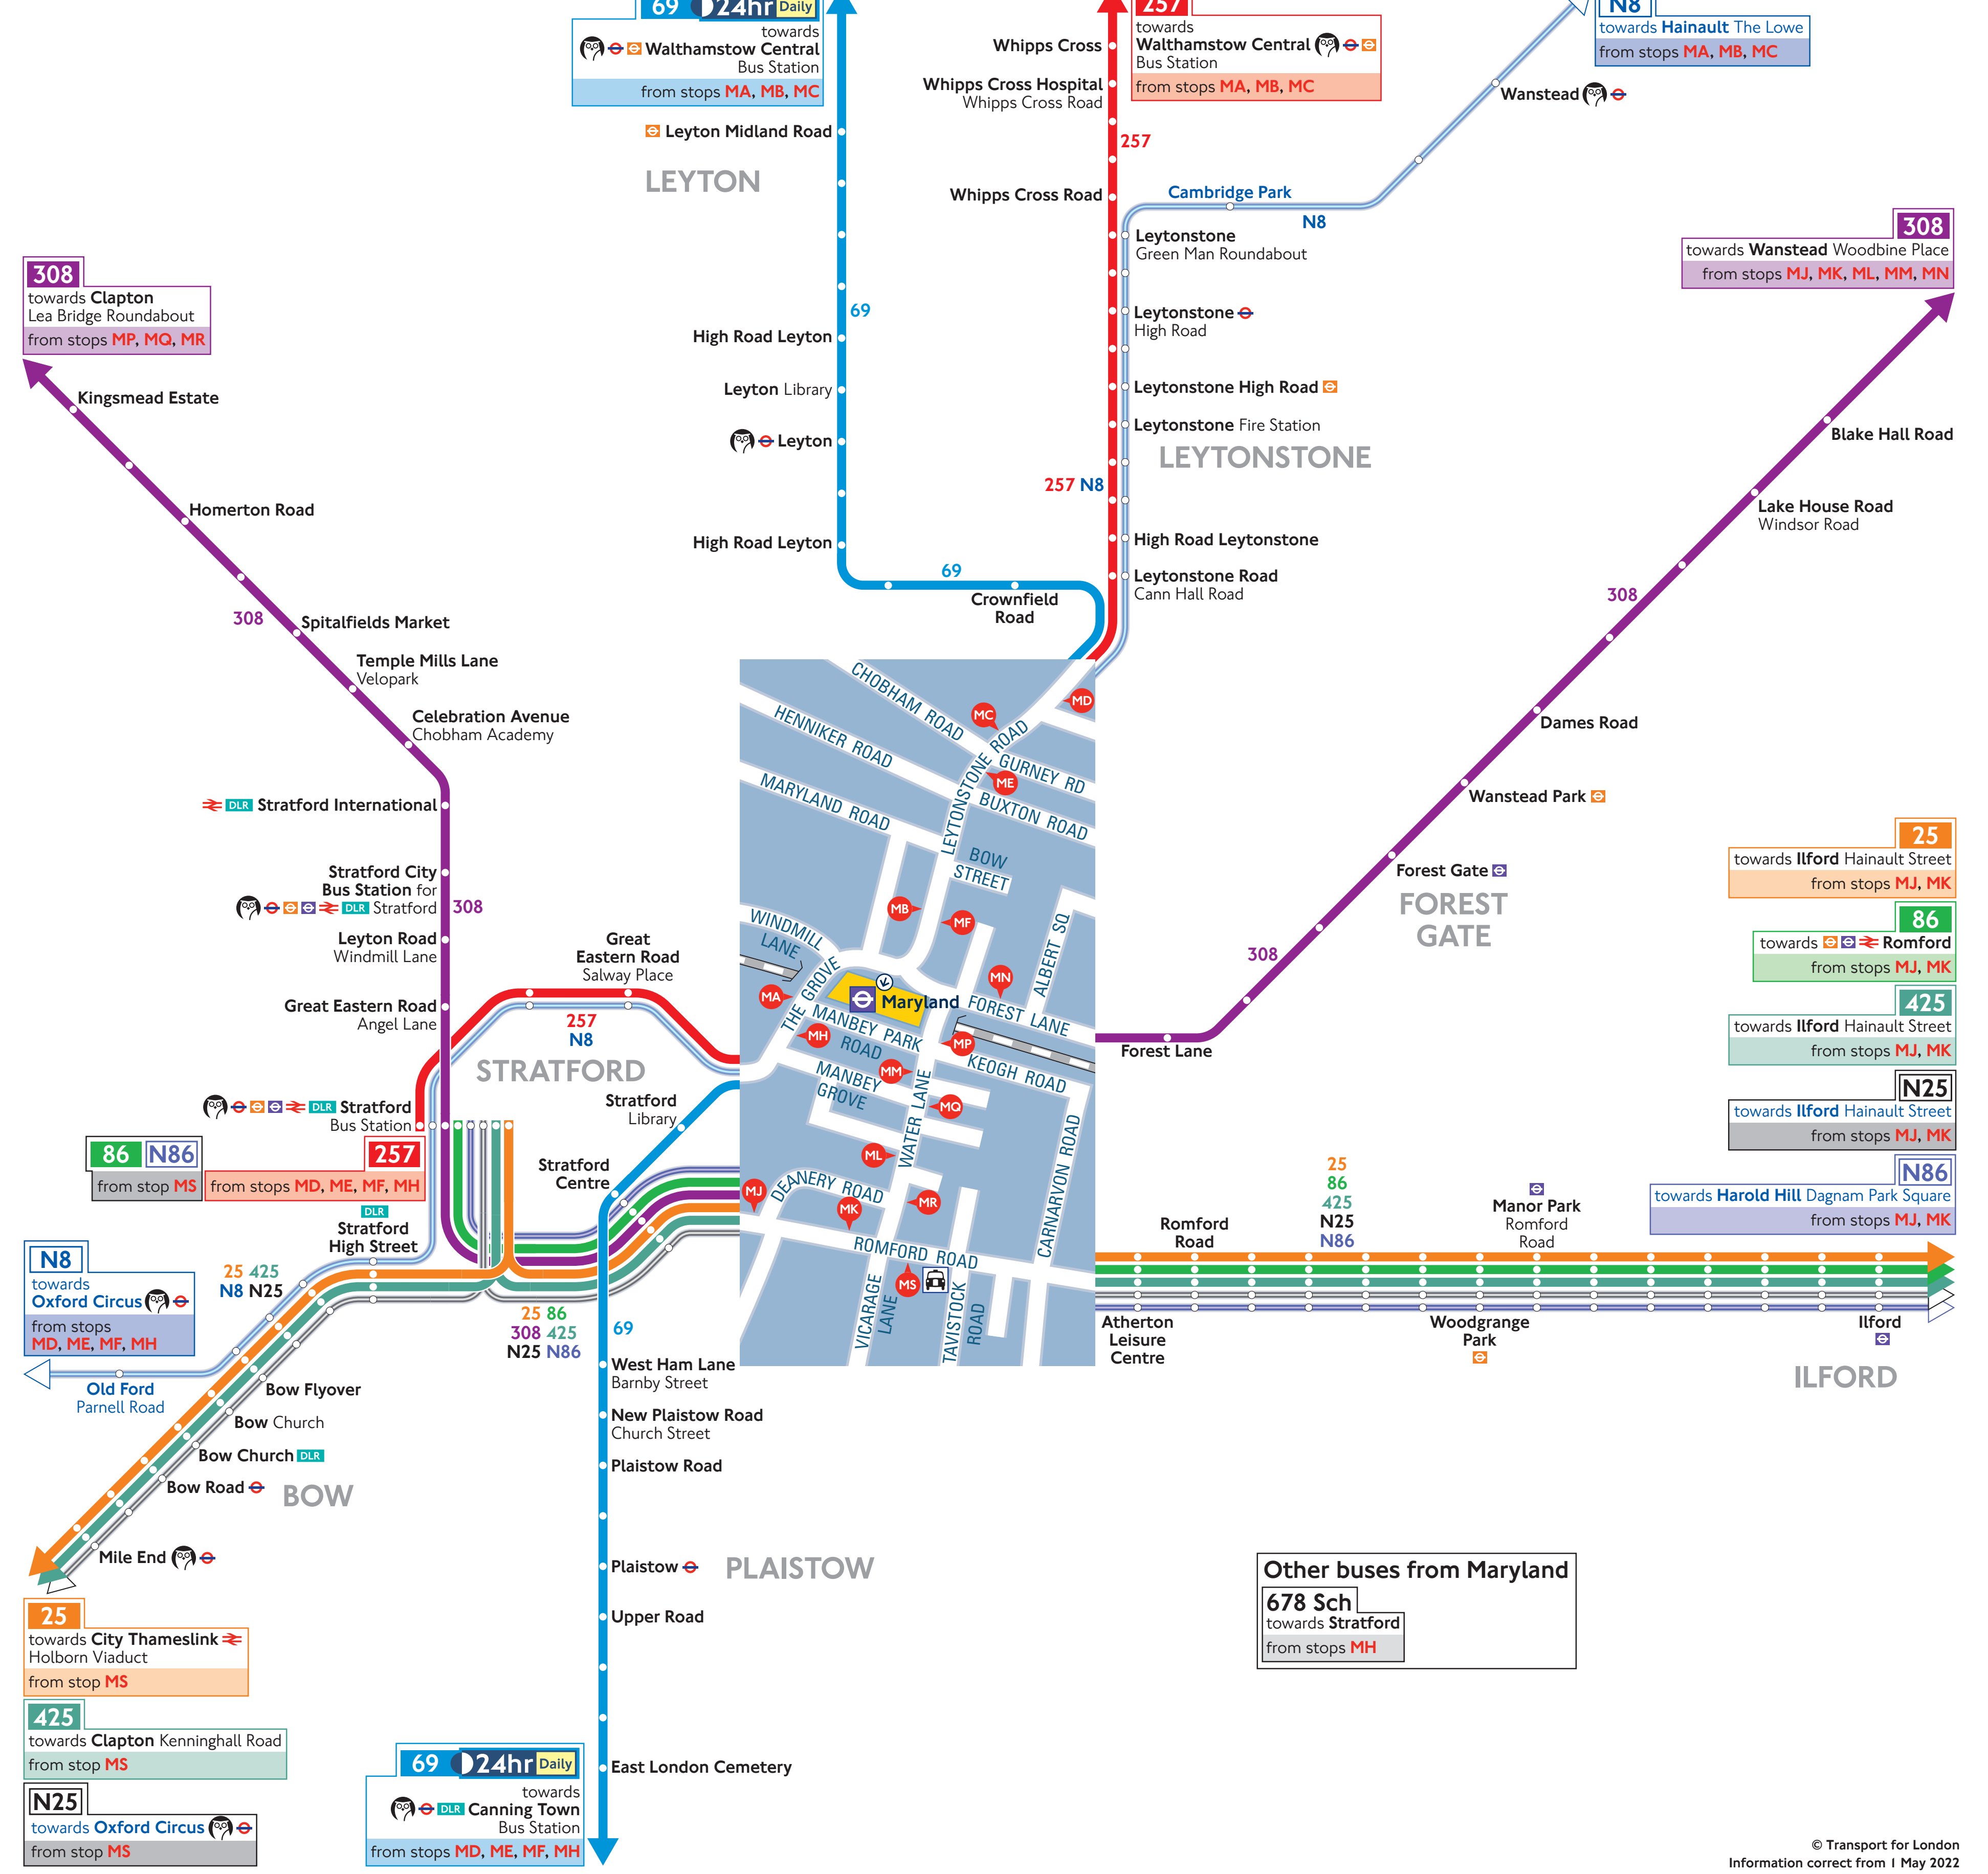

How to use this map

Destination finder

Destination	Bus routes	Bus stops
Aldgate	253, N253	MS
Aldgate East	253, N253	MS
Atherton Leisure Centre	253, 66	MJ, MK

Scan this QR code with your phone for real-time information on nearby transport options