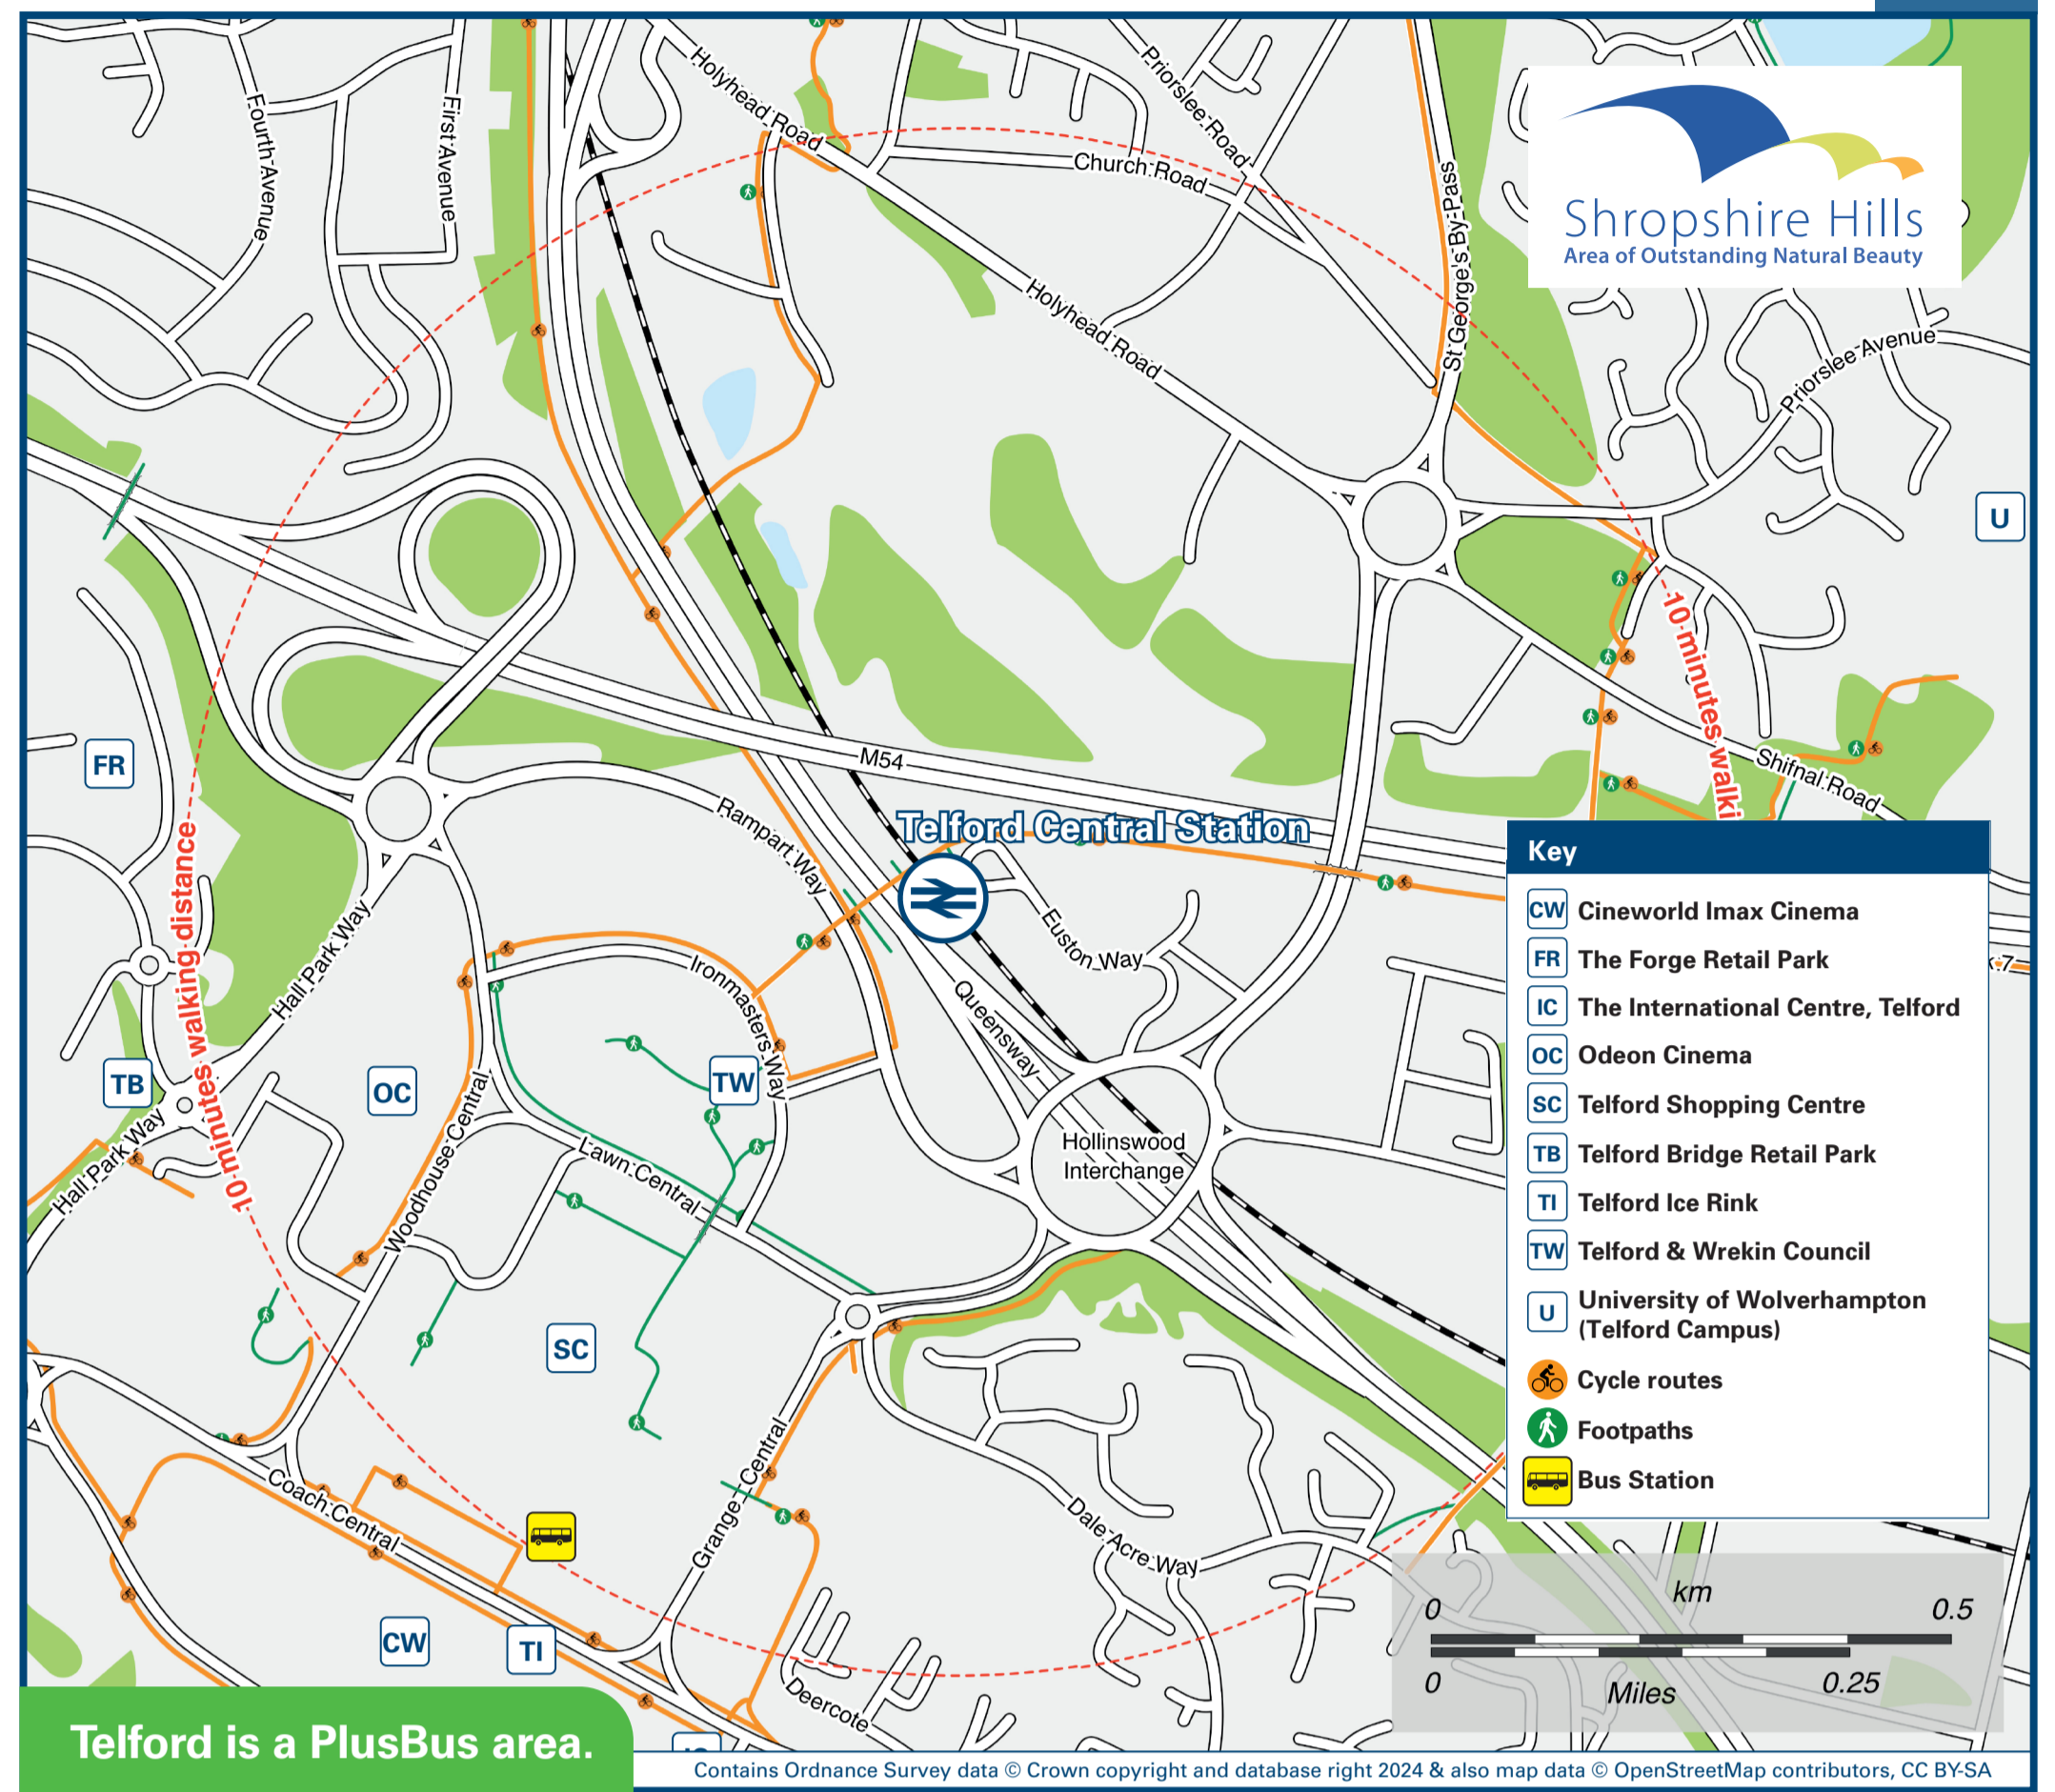

Local area map

Telford is a PlusBus area.

PlusBus is a discount price 'bus pass' that you buy with your train ticket. It gives you unlimited bus travel around your chosen town, on participating buses. Visit www.plusbus.info

Main destinations by bus (Data correct at July 2024)

DESTINATION	BUS ROUTES	BUS STOP
Albrighton	891	Bus Station
Aqueduct (Castlefields Way)	1, 2	Bus Station
Aqueduct (Majestic Way)	1, 2	Bus Station
Atcham	96, 96A*	Bus Station
Bridge Retail Park	95A	Bus Station
Bridgnorth (High Town / High Street)	8, 113, 114	Bus Station
Bridgnorth (Low Town / Falcon Hotel)	8, 113, 114	Bus Station
Bridgnorth (Severn Valley Railway)	8, 113, 114	Bus Station
Brookside	1, 3, 3A+	Bus Station
Broseley	8, 8A	Bus Station
Bucks Head Football Ground (Telford United FC)	4	Bus Station
Church Aston	5, 5A, 5E+	Bus Station
Coalbrookdale (for the Museum of Iron)	96	Bus Station
Cosford	891	Bus Station
Donnington	5, 5A, 5E+, 6	Bus Station
Dawley	1, 2	Bus Station
Dawley Bank	8, 8A	Bus Station
Forge Retail Park	95A	Bus Station
Gnosall/Gnosall Heath	5, 5A, 5E+	Bus Station
Hadley	7, 95A, 95C	Bus Station
Halesfield Industrial Estate	100	Bus Station
Hollinswood (Dale Acre Way)	3, 3A+, 7	Bus Station
Horsehay	8, 8A	Bus Station
Hortonwood Industrial Estate	100	Bus Station
Ironbridge (Museum of the Gorge)	8, 8A, 96, 96A*	Bus Station
Ironbridge (The Square, for The Iron Bridge)	8, 8A, 96A*	Bus Station
Jackfield	8, 8A	Bus Station
Ketley	4	Bus Station

DESTINATION	BUS ROUTES	BUS STOP
Ketley Bank	99A	Bus Station
Lawley (The Grazing Cow PH)	X10, X10A*	Bus Station
Lawley Village	8, 8A	Bus Station
Leegomery	4, 100	Bus Station
Leighton	99A, 99C	Bus Station
Lightmoor	96, 96A*	Bus Station
Lilleshall (for Lilleshall Abbey)	8, 8A	Bus Station
Madeley	5, 5A, 5E+	Bus Station
Much Wenlock	4, 100	Bus Station
Muxton	1, 2, 4, 96A*, X10*	Bus Station
Newport	8A	Bus Station
Oakengates	5, 5A, 5E+	Bus Station
Overdale	8A	Bus Station
Priorslee	5, 5A, 5E+	Bus Station
Princess Royal Hospital	4, 100	Bus Station
Randlay	99A, 99C	Bus Station
Shifnal	4	Bus Station
Shrewsbury	3, 3A	Bus Station
Stafford	113, 114, 891	Bus Station
Stafford Park	96, 96A*, X10, X10A*	Bus Station
Stirchley	5, 5A, 5E+	Bus Station
Sutton Hill	100	Bus Station
Telford (Bus Station / Town Centre)	891*	Bus Station
Trench Pool	3, 3A	Bus Station
	100	Bus Station
	1, 2	Bus Station
	It's a 15/20 minutes walk from this station (see Local area map)	
	4, 5, 5A, 5E+, 6	Bus Station
	7	Bus Station

DESTINATION	BUS ROUTES	BUS STOP
University (Telford Campus)	Taxi is advisable or it's a 20/25 minutes walk from this station (see Local area map)	
Wellington (Town Centre)	4, 100	Bus Station
Wolverhampton (Bus Station, for Rail Station)	7, 95A, X10A*	Bus Station
Wombidge	891	Bus Station
Woodside	99A	Bus Station
Wrockwardine Wood	1, 2, 4, 96A*, X10*	Bus Station
	4, 100	Bus Station
	5, 5A, 5E+	Bus Station

Notes