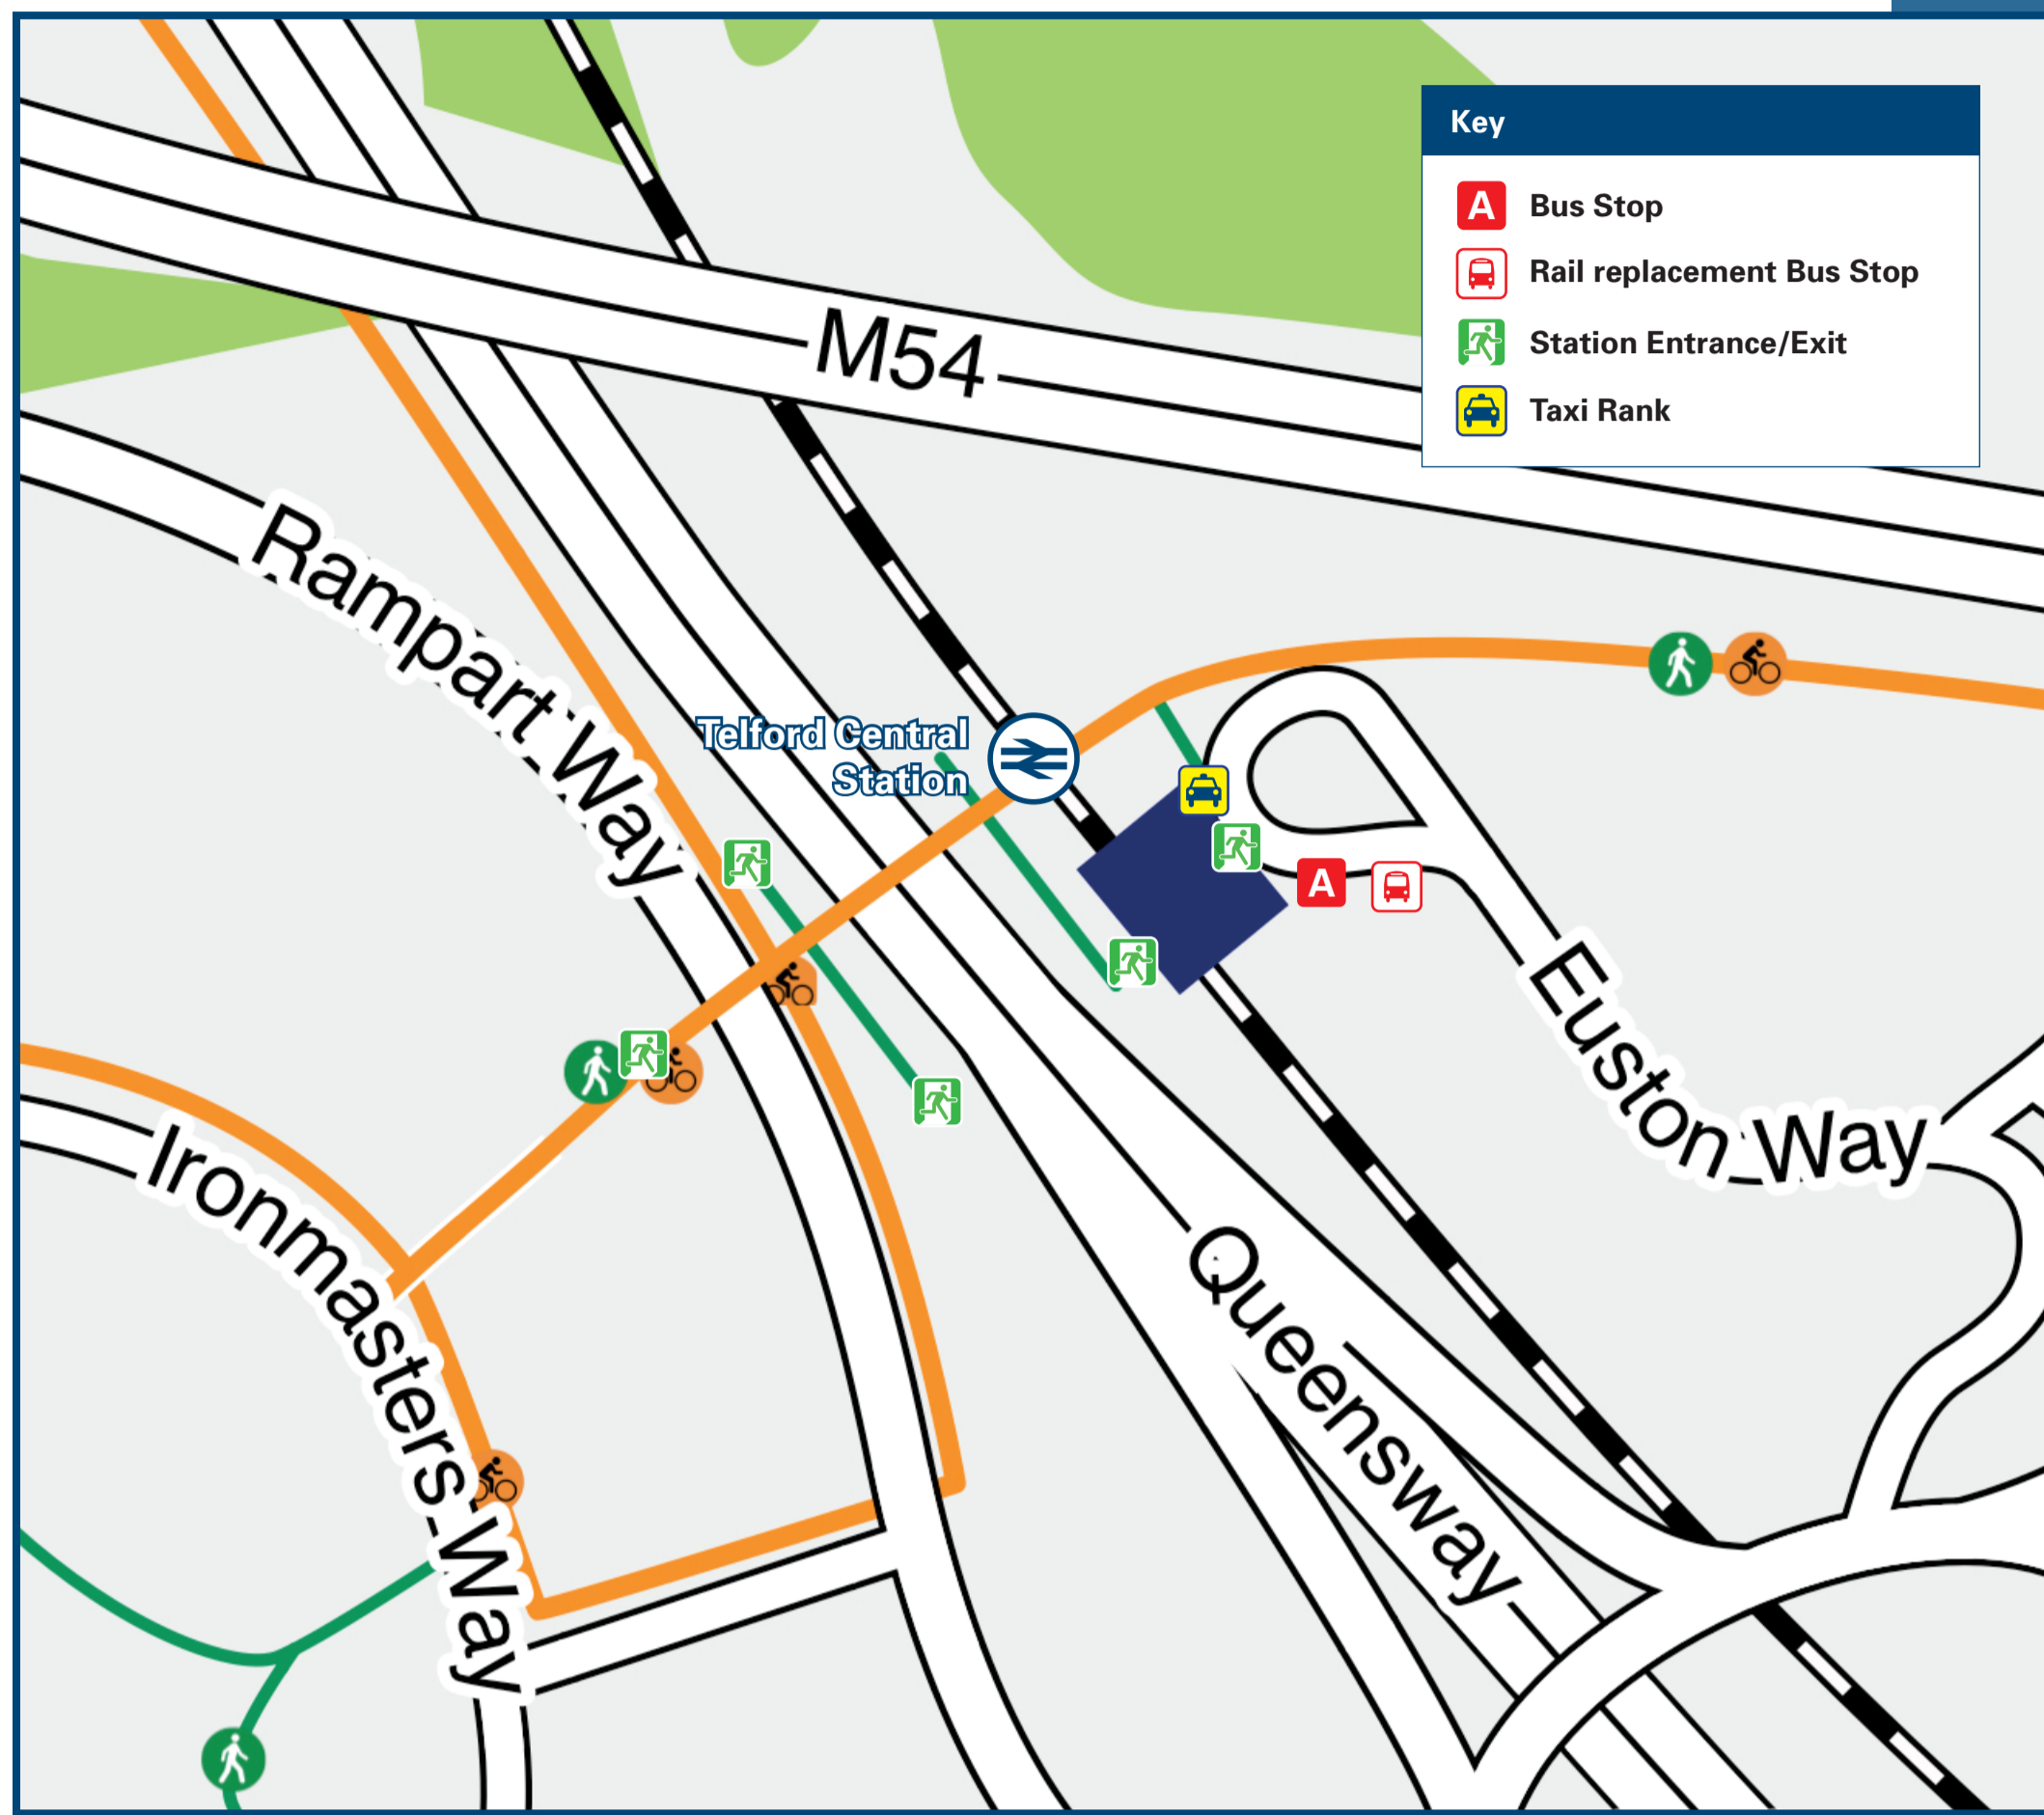

Telford Central Station

Onward Travel Information

Buses and Taxis

In the event of engineering work, the bus or coach will collect from the forecourt at the front of the station at the end of Euston Way.