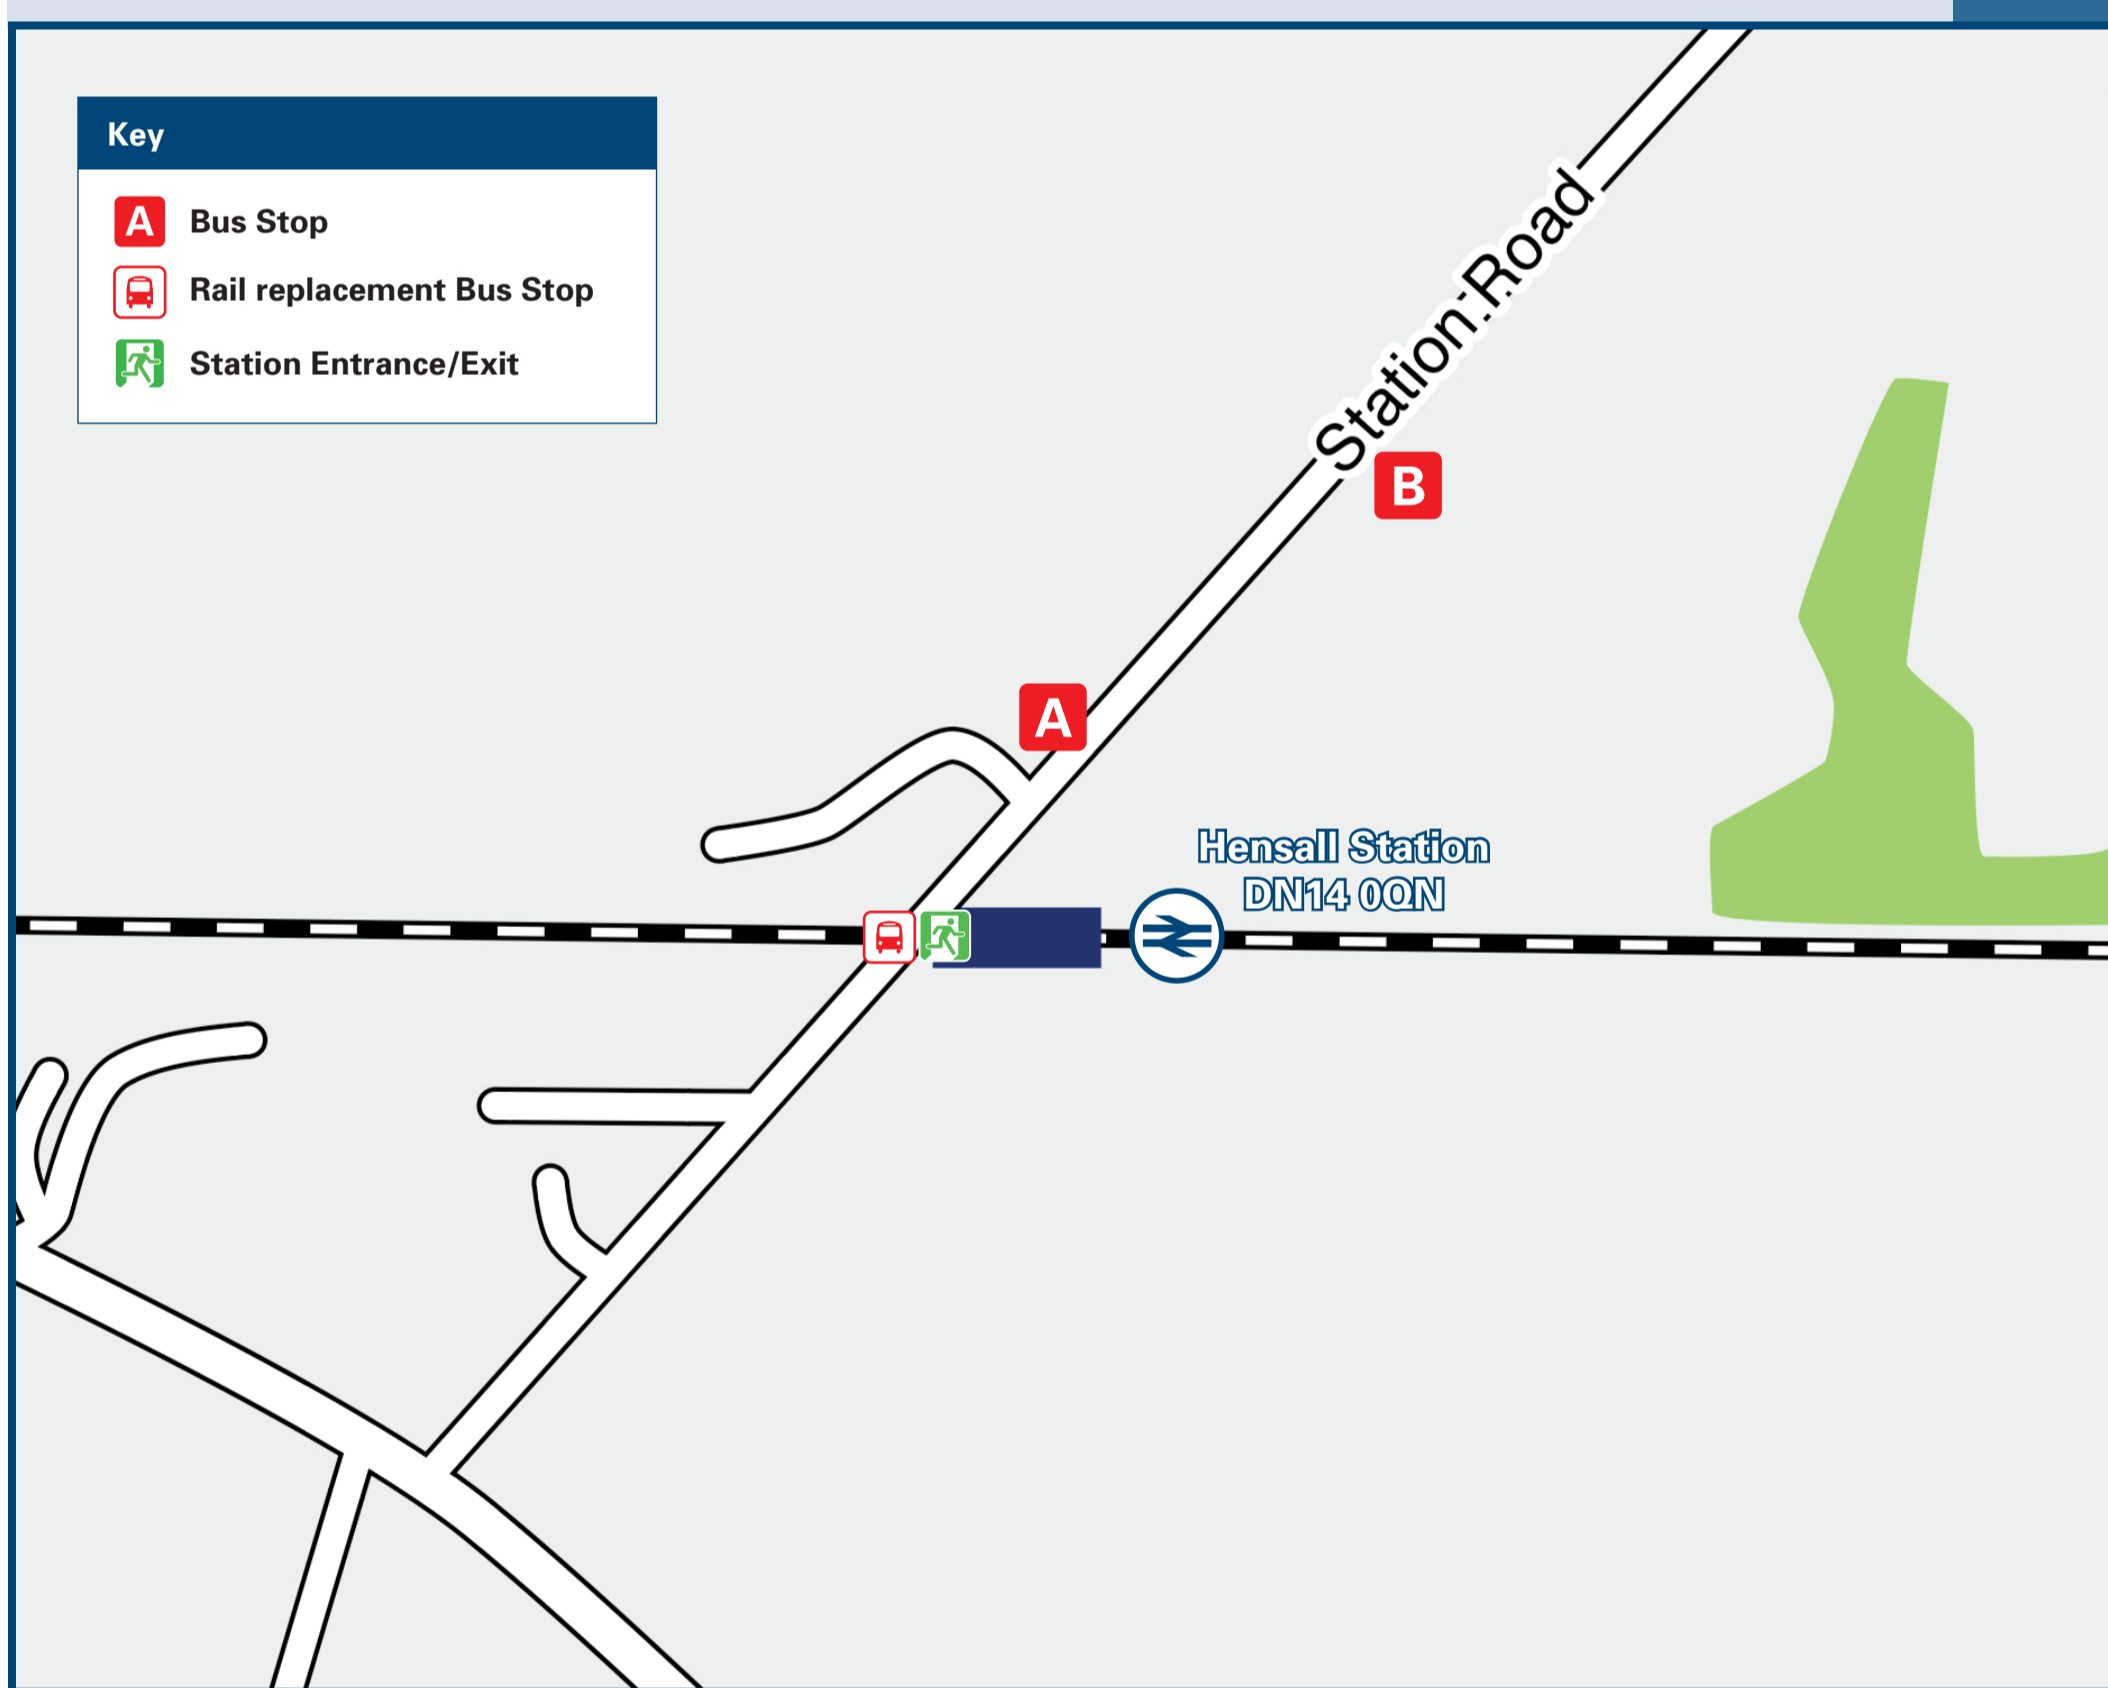

Buses

Rail replacement buses will pick up/drop off adjacent to the level crossing (minibus only).

Main destinations by bus

(Data correct at February 2026)

DESTINATION	BUS ROUTES	BUS STOP
Beal	476#	B
Brayton (The Swan)	476#	A
Burn	476#	A
Chapel Haddlesey	476#	A
Eggborough	476#	B
Hensall Village (Main Street)	15 minutes walk from this station (please see maps)	
Hut Green (Horse & Jockey)	476#	B
Kellington	476#	B
Selby (Bus Station / Railway Station)	476#	A
Selby College	476#	A
Selby (New War Memorial Hospital)	476#	A
Whitley Bridge	476#	B
Whitley (George & Dragon)	476#	B

Notes

For bus times and days of operation please contact Traveline on www.traveline.info or call: 0871 200 22 33

Direct trains operate to this destination from this station.

Bus route 476 operates a limited daytime service on Mondays to Saturdays, only. No evenings or Sundays service.

Taxis

Hensall station has no taxi rank or cab office. Advance booking is essential, please consider using the following local operators: (Inclusion of this number doesn't represent any endorsement of the taxi firm)

G's Taxis
07484 758 254

21 Cars Selby
01757 212 121

Team G Taxis
07306 112 227

Further information about all onward travel

Local Cycle Info www.northyorks.gov.uk/roads-parking-and-travel/roads-and-pavements/cycle-lanes-and-routes For more information about cycle routes.	National Cycle Info walkwheelcycletrust.org.uk	Bus Times See timetable displays at bus stops. www.traveline.info 0871 200 22 33 calls cost 12p per minute plus your phone company's access charge	PlusBus plusbus.info PlusBus is a discount price 'bus pass' that you buy with your train ticket. It gives you unlimited bus travel around your chosen town, on participating buses. Visit www.plusbus.info

National Rail Enquiries

Online nationalrail.co.uk	NRE App Free National Rail Enquiries app for iOS and Android	Social Media facebook.com/nationalrailenq @nationalrailenq	Alert Me You can sign up to Alert Me messages on the National Rail Enquiries website where you can receive train and platform notifications directly to your smart phone. nationalrail.co.uk/alertme	Contact Centre 03457 48 49 50 Calls cost no more than calls to geographic numbers (01 or 02) and may be recorded.	PlusBike nationalrail.co.uk/plusbike For more information.