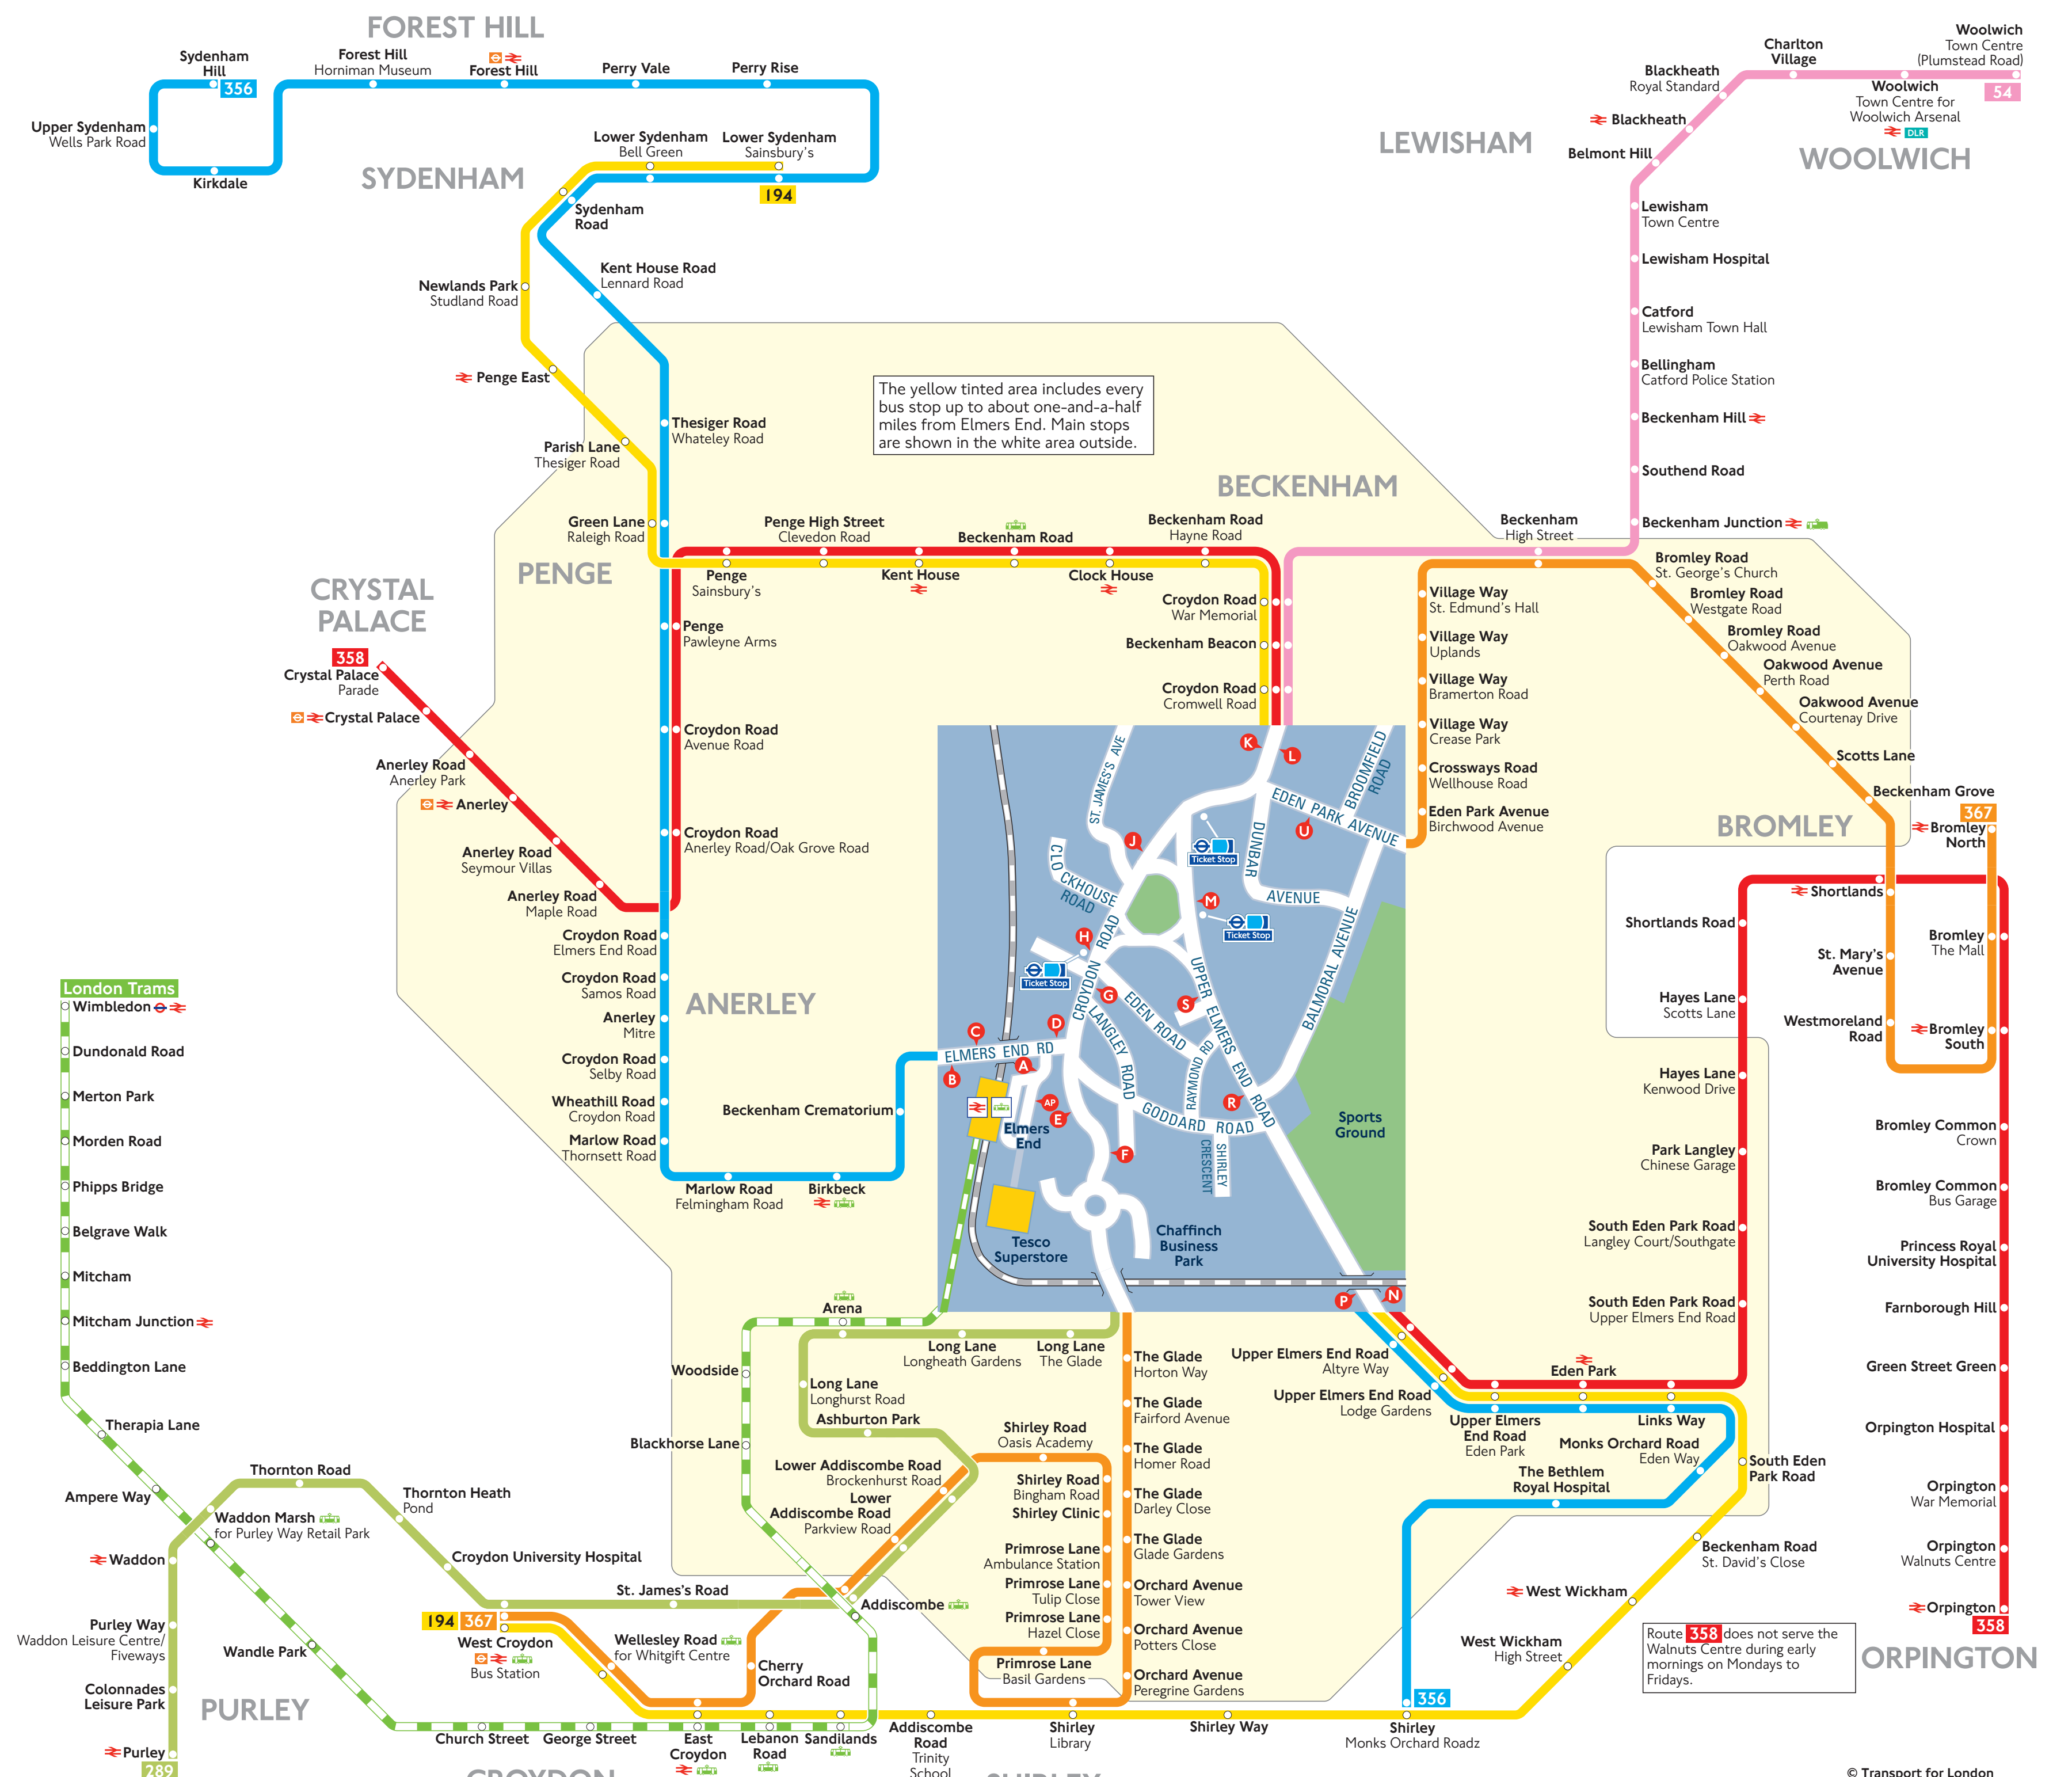

Bus map

Destination finder

Destination	Routes	Bus/tram stops
Addiscombe via	289	London Trams
Ampere Way via	358	London Trams
Anerley via	356	London Trams
Anerley Road	358	London Trams
Anerley Way	289	London Trams
Arena via	289	London Trams
Ashtown Park	289	London Trams
Beckenham High Street	54	London Trams
Beckenham Beacon	367	London Trams
Beckenham Beacon via	194, 358	London Trams
Beckenham Crematorium	356	London Trams
Beckenham Grove	367	London Trams
Beckenham High Street	54	London Trams
Beckenham Hill via	54	London Trams
Beckenham Junction via	54	London Trams
Beckenham Road via	194, 358	London Trams
Beckenham Road (West Wickham)	194	London Trams
Beddington Lane via	289	London Trams
Beddington Lane via	194	London Trams
Bellingham	54	London Trams
Belmont Hill	54	London Trams
Bellinham Hospital, The	356	London Trams
Birkbeck via	356	London Trams
Blackheath via	54	London Trams
Blackheath via	358	London Trams
Blackhouse Lane via	358	London Trams
Bromley Common	358	London Trams
Bromley North	367	London Trams
Bromley Road	367	London Trams
Bromley South	358	London Trams
Catford	54	London Trams
Charlton Village	54	London Trams
Cherry Orchard Road	367	London Trams
Church Street via	194, 358	London Trams
Clock House via	367	London Trams
Colman's Leisure Park	289	London Trams
Crossways Road	356	London Trams
Croydon Road (Anerley)	358	London Trams
Croydon Road (Beckenham)	54	London Trams
Croydon Road via	194, 358	London Trams
Croydon Road (Wickham)	194, 358	London Trams
Croydon University Hospital	289	London Trams
Crystal Palace via	358	London Trams
Dundonald Road	289	London Trams

Route finder

Bus route	Towards	Bus stops
194	Woolwich	Forest Hill, Perry Vale, Perry Rise
289	Purley	Waddon, Purley Way, Wandle Park
356	Lower Sydenham	Lower Sydenham, Lower Sydenham
358	Crystal Palace	Crystal Palace, Anerley
367	Croydon	Croydon Road, Croydon Road

Trams

Towards	Tram stop
Croydon	Tram stop
Wimbledon	Tram stop

Key

- Connections with London Underground
- Connections with London Overground
- Connections with National Rail
- Connections with DLR
- Connections with London Trams
- Monday to Saturday except early mornings and evenings

Ways to pay

Use your contactless debit or credit card. It's the same fare as Oyster and there is no need to top up.

Top up your Oyster pay as you go credit or buy Travelcards and bus & tram passes at around 4,000 stops across London.

Sign up for an online account to top up online and see your travel history and spending.

National Rail Enquiries

Online nationalrail.co.uk

NRE App
Free National Rail Enquiries app for iOS and Android

Social Media
facebook.com/nationalrailenq
@nationalrailenq

Contact Centre
03457 48 49 50
Calls cost no more than calls to geographic numbers (01 or 02) and may be recorded.

Traintracker™ Text
8 49 50
Text station name to the above number for live departure and arrival times direct to your mobile. TrainTracker™ text costs 20p for each successful response (plus usual text costs).

Taxis