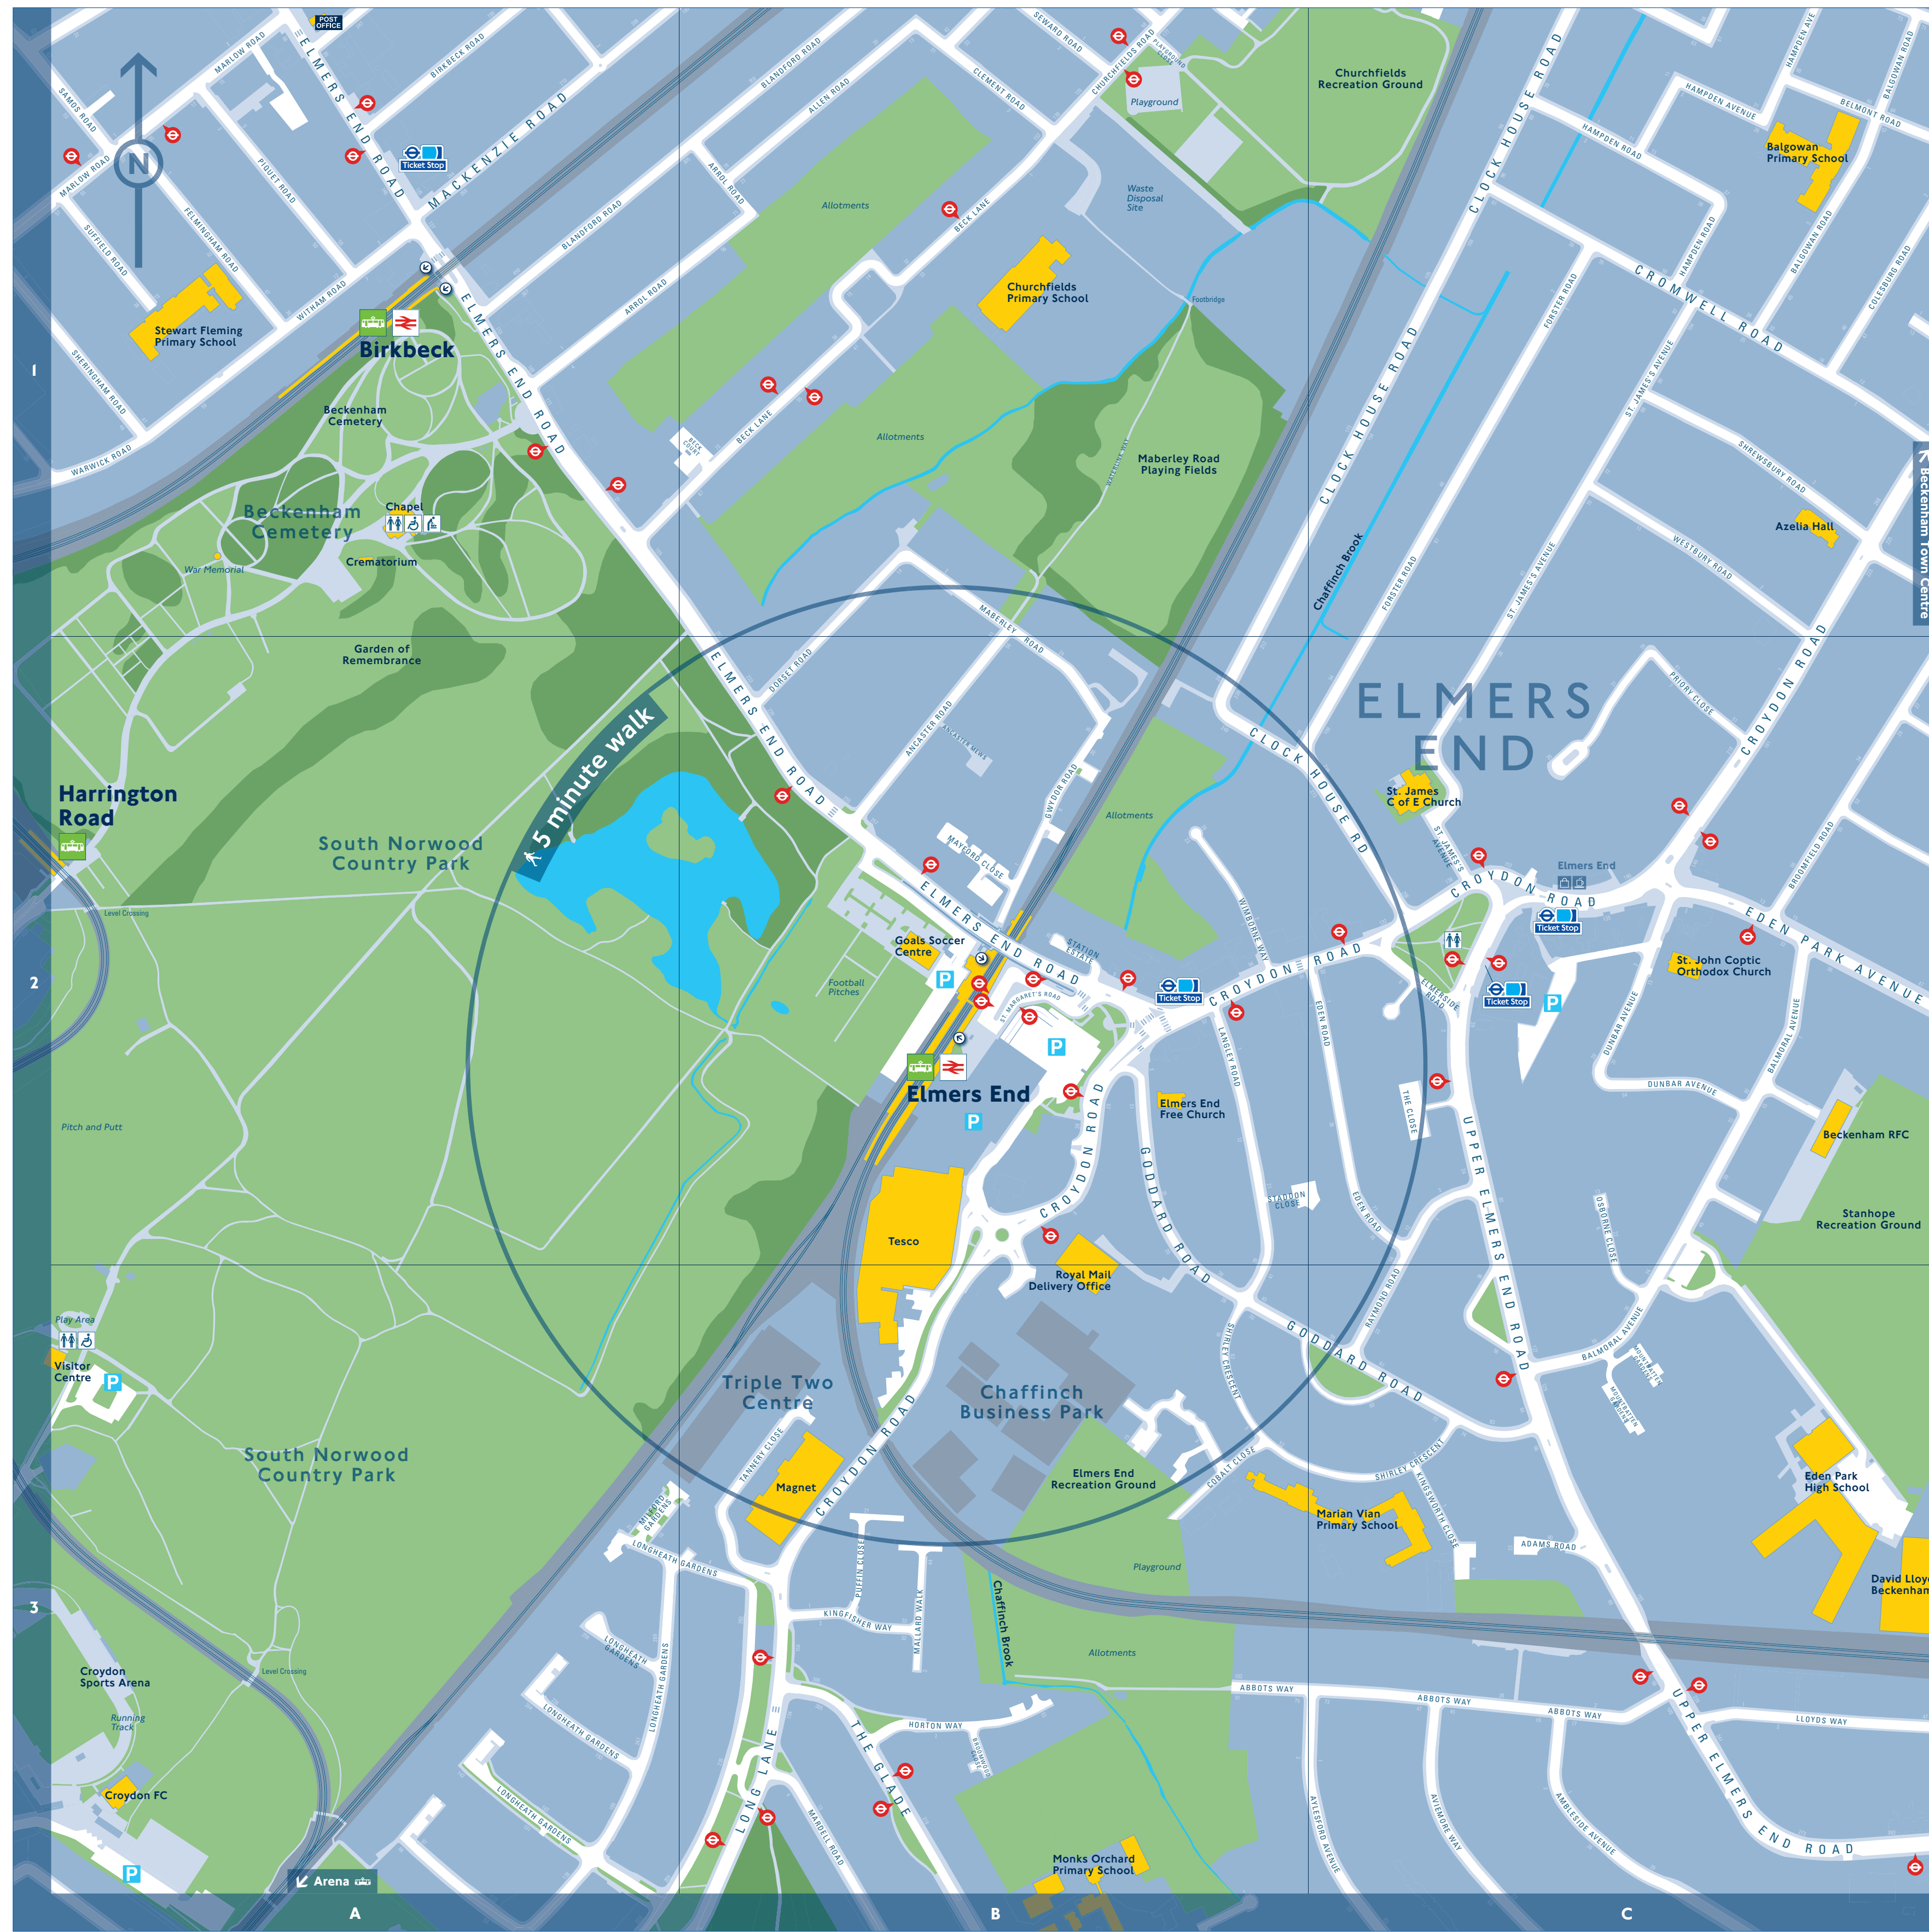

Elmers End Station – Zone 4

Onward Travel Information

Local area map

Street finder

A	E	O
B3 Abbots Way	C2 Eden Park Avenue	C2 Osborne Close
B3 Adams Road	C2 Eden Road	P
B1 Aiken Road	B2 Elmers End Road	C1 Piquet Road
C3 Ambleside Avenue	C2 Elmerside Road	B1 Playground Close
B2 Ancaster Mews	F	B2 Priory Close
A1 Ainslie Road	A1 Felmingham Road	C3 Puffin Close
C3 Aylmeron Way	C1 Forster Road	R
C3 Aylesford Avenue	C3 Raymond Road	S
B	S	C2 St James's Avenue
C1 Balgown Road	C2 St Margaret's Road	B2 St Margaret's Road
C3 Belmont Avenue	B2 Goddard Road	B2 St Mary's Road
B1 Beck Lane	B2 Gwydder Road	B1 Samsom Road
C1 Belmont Road	H	A1 Seward Road
A1 Belmont Road	C1 Hampden Avenue	A1 Sheringham Road
A1 Blandford Road	C1 Hampden Road	B3 Shirley Crescent
C2 Bloomfield Road	C3 Horton Way	C1 Shrewsbury Road
B3 Bloomwood Close	K	B2 Staddon Close
C	B3 Kingsfisher Way	B2 Station Estate
C1 Churchfields Road	C1 Kingworth Close	B1 Suffield Road
B1 Clement Road	L	T
C1 Clock House Road	B2 Langley Road	B3 Tannery Close
C2 Close, The	C3 Lloyd's Way	U
B3 Cobalt Close	A3 Longhath Gardens	C2 Upper Elmers End Road
C1 Colesburg Road	B3 Long Lane	W
C1 Cromwell Road	M	A1 Warwick Road
C3 Cropton Road	B1 Maberley Road	A1 Waterlink Way
D	B2 Mackenzie Road	C1 Westbury Road
B2 Dorset Road	B3 Mandell Walk	B3 Wimborne Way
C2 Dunbar Avenue	A1 Marlow Road	A1 Witnham Road
	B2 Mayford Close	
	A3 Milford Gardens	
	C3 Mountbatten Gardens	

Landmark finder

C1	Azella Hall
C1	Balgown Primary School
C2	Beckenham Cemetery
C1	Beckenham RFC
A1	Chapel
B1	Churchfields Primary School
C1	Churchfields Recreation Ground
A1	Crematorium
A3	Croydon FC
C3	Croydon Sports Arena
C5	David Lloyd Beckenham
A2	Eden Park High School
B2	Eden Park Free Church
B3	Eden Park Recreation Ground
A2	Garden of Remembrance
B2	Geob's Soccer Centre
B3	Maberley Road Playing Fields
B5	Magnat
C1	Marian Van Primary School
B3	Monks Orchard Primary School
C1	Royal Mail Delivery Office
C2	St James C of E Church
C2	St John Coptic Orthodox Church
C2	Stanhope Recreation Ground
A1	Stewart Fleming Primary School
B2	Tesco
A3	Visitor Centre

Key

- Tram stop
- National Rail station
- Station entrance
- Bus stop
- Car park
- Public toilet
- Top up your Oyster pay-as-you-go credit or buy Travelcards and bus & tram passes at around 4,000 stops across London

Elmers End DR NR TFL 2308.09.23 (T)