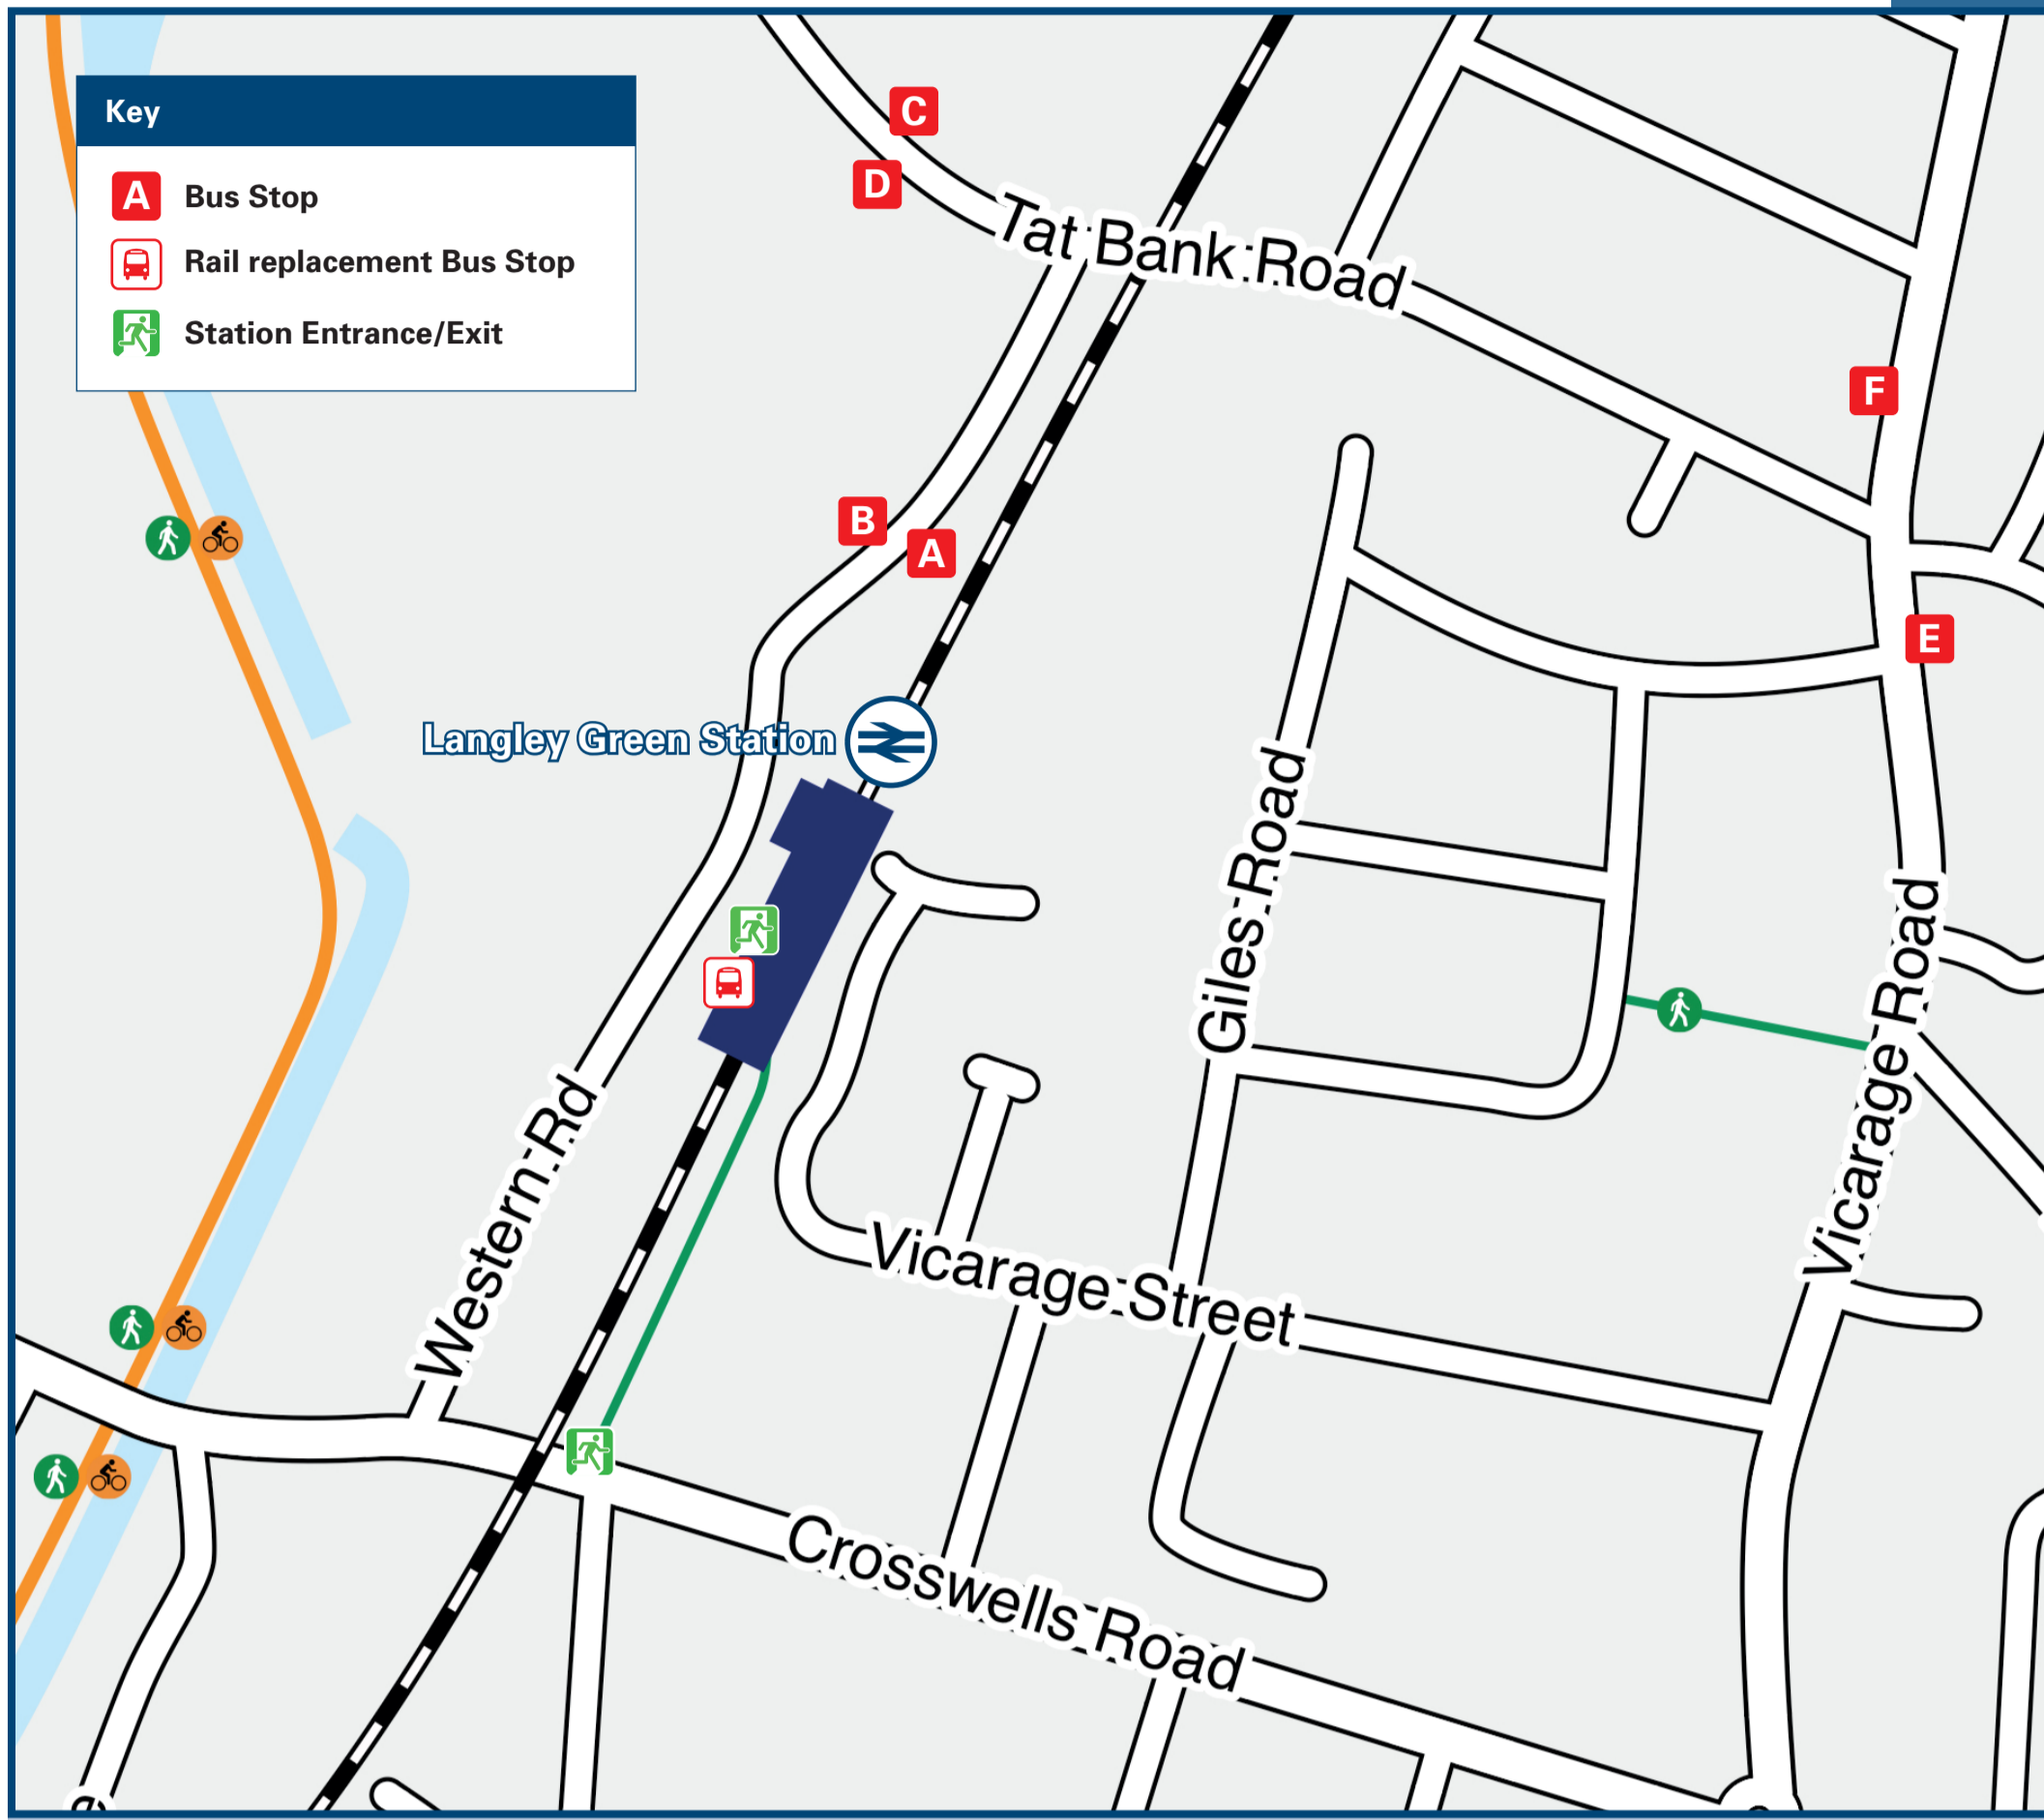

Langley Green Station

Onward Travel Information

Buses

Rail replacement buses/coaches will pick-up/set-down on Western Road, located at the main entrance to the station car park.

Local area map

Main destinations by bus

(Data correct at July 2024)

DESTINATION	BUS ROUTES	BUS STOP
Bearwood	12, 12A	B
	13	C
	12, 12A, 13, 49	E
Birmingham City Centre	12, 12A	B
	13	C
Botanical Gardens	12, 12A	B
	13	C
Brandhall	49	E
Bristnall Fields	13	C
	49	E
Causeway Green	49	E
Dixons Green	12, 12A	A
Dudley	12, 12A	A

DESTINATION	BUS ROUTES	BUS STOP
Five Ways	12, 12A	B
	13	C
Grace Mary Estate	12, 12A	A
Hurst Green	49	E
Kates Hill	12, 12A	A
Langley	12, 12A	A
	49	E
Londonderry	12, 12A	B
National Indoor Arena	12, 12A	B
	13	C
Oakham	12, 12A	A
Oldbury Interchange	12, 12A	A
	13	D

DESTINATION	BUS ROUTES	BUS STOP
Rotton Park	13	C
	12, 12A	B
Rounds Green	12, 12A	A
Tansley Hill	12, 12A	A
Warley	12, 12A	B
	13	C
Warley Woods	13	C
	49	E
West Bromwich	49	F

Notes

Bus routes 12, 13 and 49 run daily, Mondays to Sundays & Bank Holidays.
Bus route 12A runs Mondays to Saturdays only.
Direct trains operate to this destination from this Station.