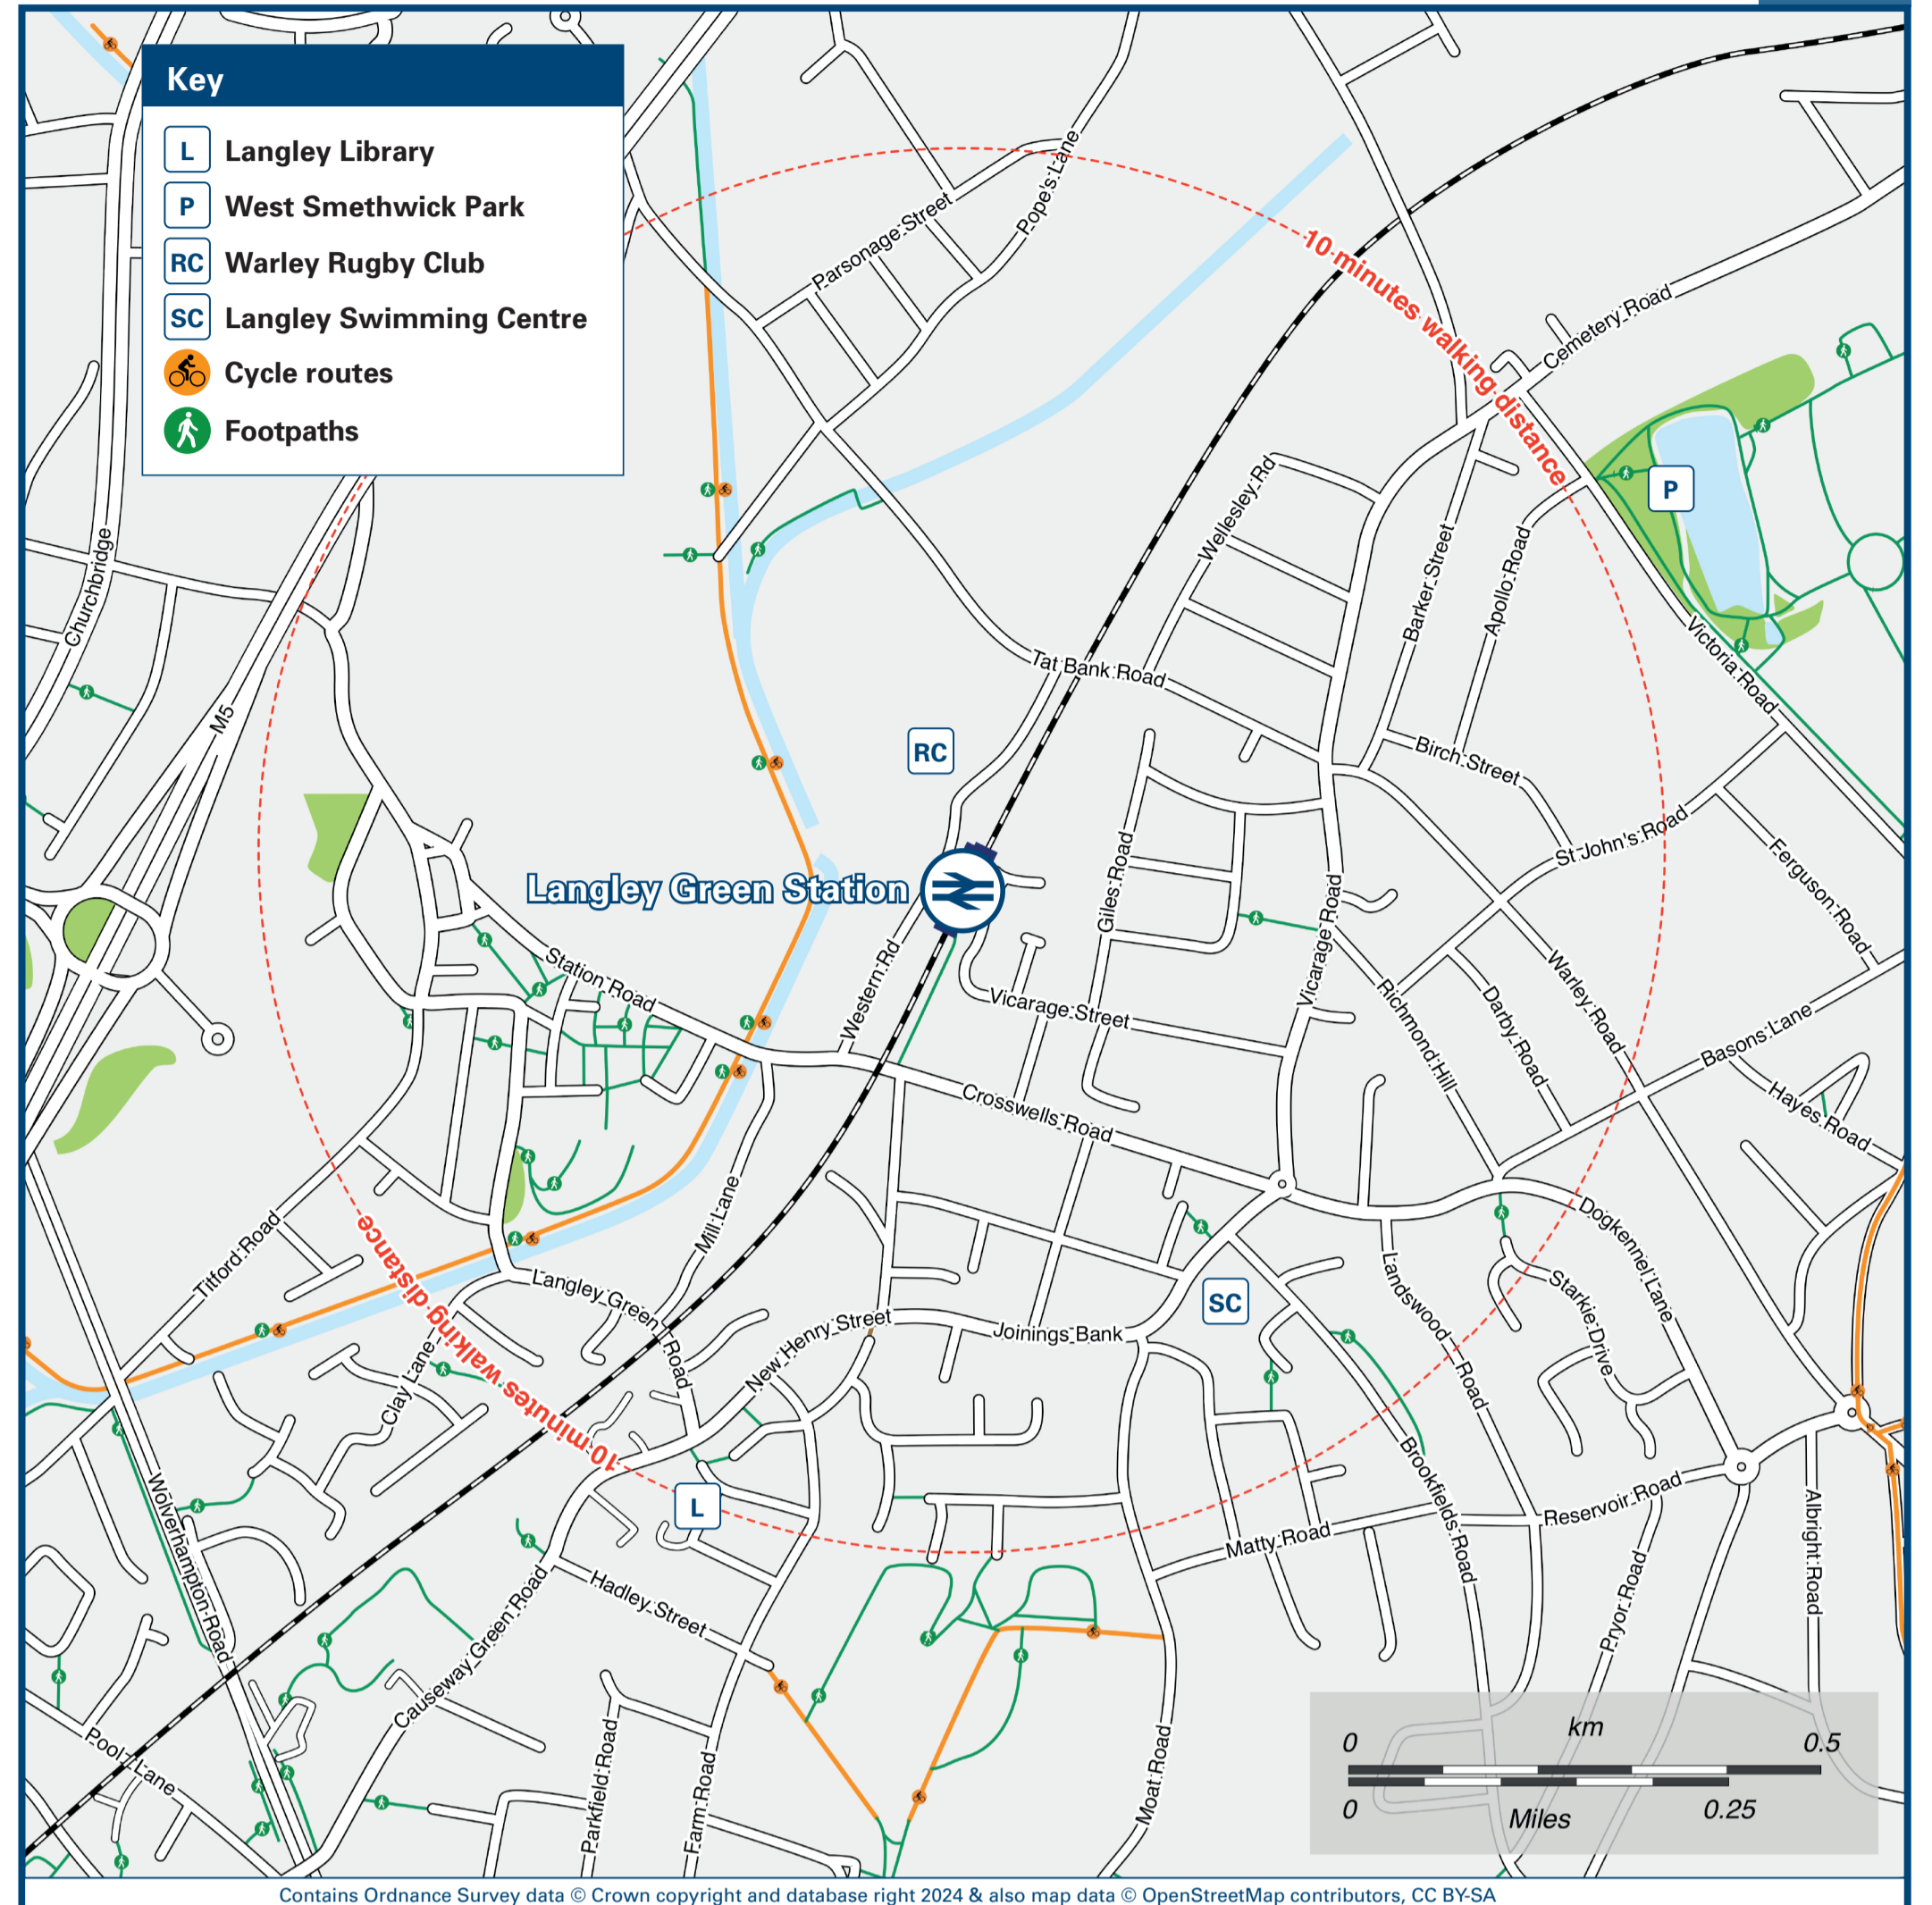

Langley Green Station

Onward Travel Information

Buses

Rail replacement buses/coaches will pick-up/set-down on Western Road, located at the main entrance to the station car park.

Local area map

Main destinations by bus

(Data correct at July 2024)

DESTINATION	BUS ROUTES	BUS STOP
Bearwood	12, 12A	B
	13	C
	12, 12A, 13, 49	E
Birmingham City Centre	12, 12A	B
	13	C
Botanical Gardens	12, 12A	B
	13	C
Brandhall	49	E
Bristnall Fields	13	C
	49	E
Causeway Green	49	E
Dixons Green	12, 12A	A
Dudley	12, 12A	A

DESTINATION	BUS ROUTES	BUS STOP
Five Ways	12, 12A	B
	13	C
Grace Mary Estate	12, 12A	A
Hurst Green	49	E
Kates Hill	12, 12A	A
Langley	12, 12A	A
	49	E
Londonderry	12, 12A	B
National Indoor Arena	12, 12A	B
	13	C
Oakham	12, 12A	A
Oldbury Interchange	12, 12A	A
	13	D

DESTINATION	BUS ROUTES	BUS STOP
Rotton Park	13	C
	12, 12A	B
Rounds Green	12, 12A	A
Tansley Hill	12, 12A	A
Warley	12, 12A	B
	13	C
Warley Woods	13	C
	49	E
West Bromwich	49	F

Notes

Bus routes 12, 13 and 49 run daily, Mondays to Sundays & Bank Holidays.
Bus route 12A runs Mondays to Saturdays only.
Direct trains operate to this destination from this Station.