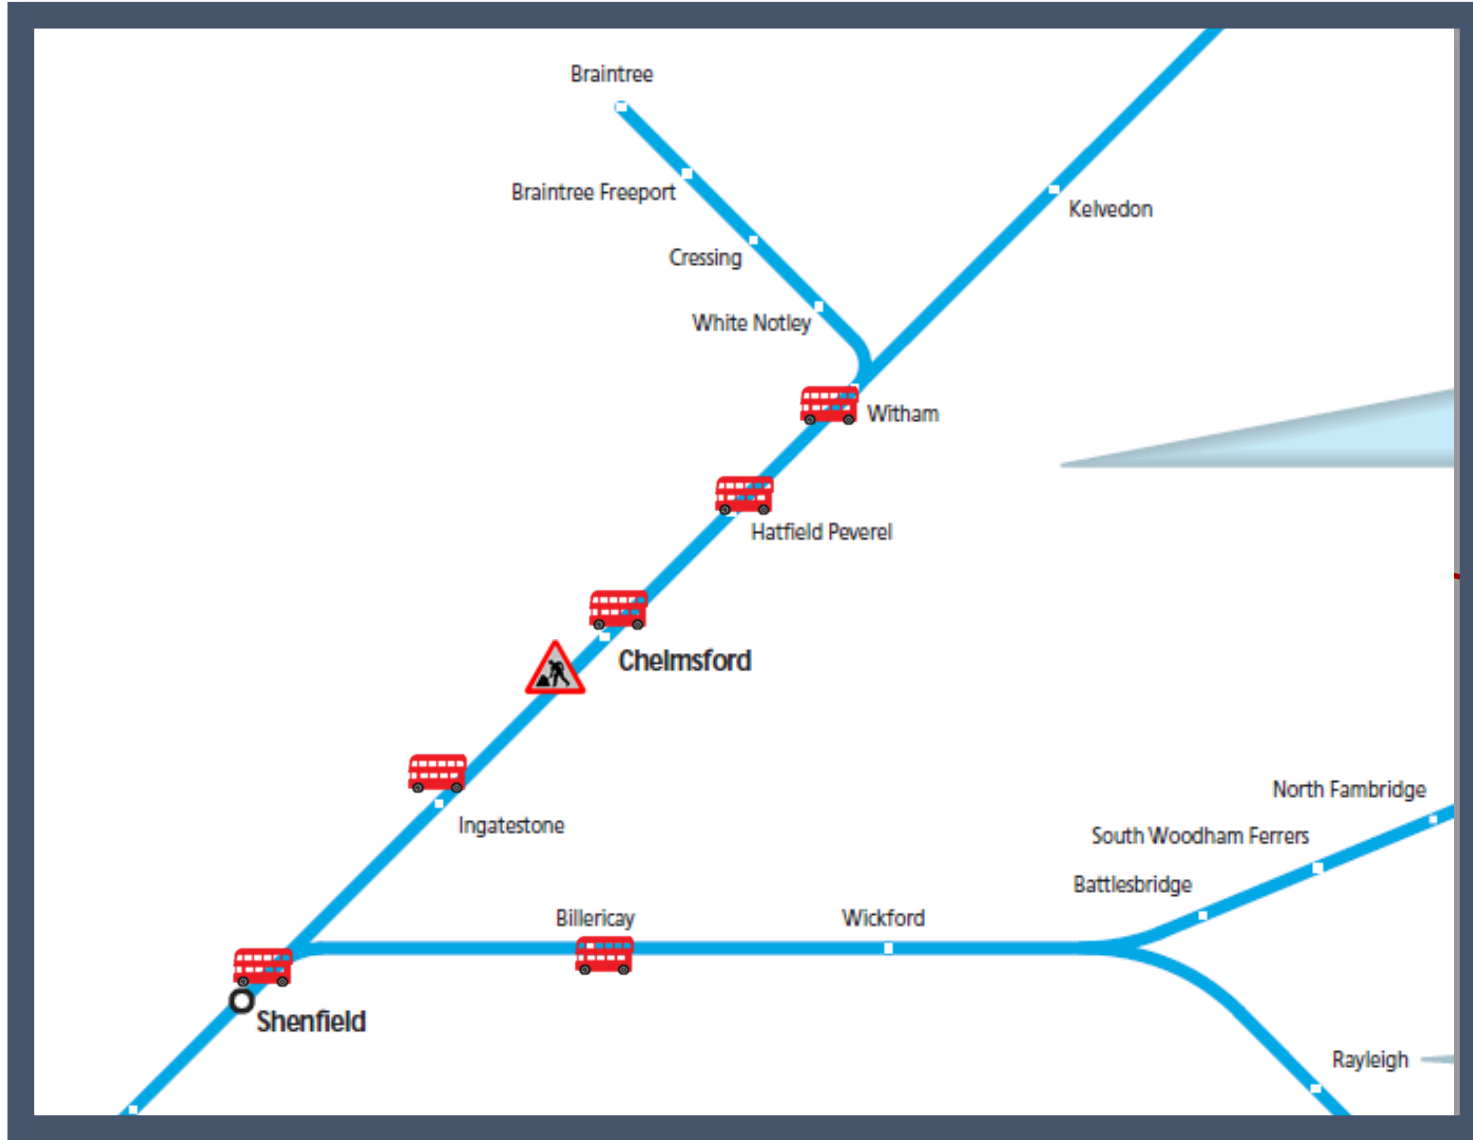

No trains between Witham and Shenfield

TOC affected: Greater Anglia

Key:

Engineering Works

Bus Replacement Services