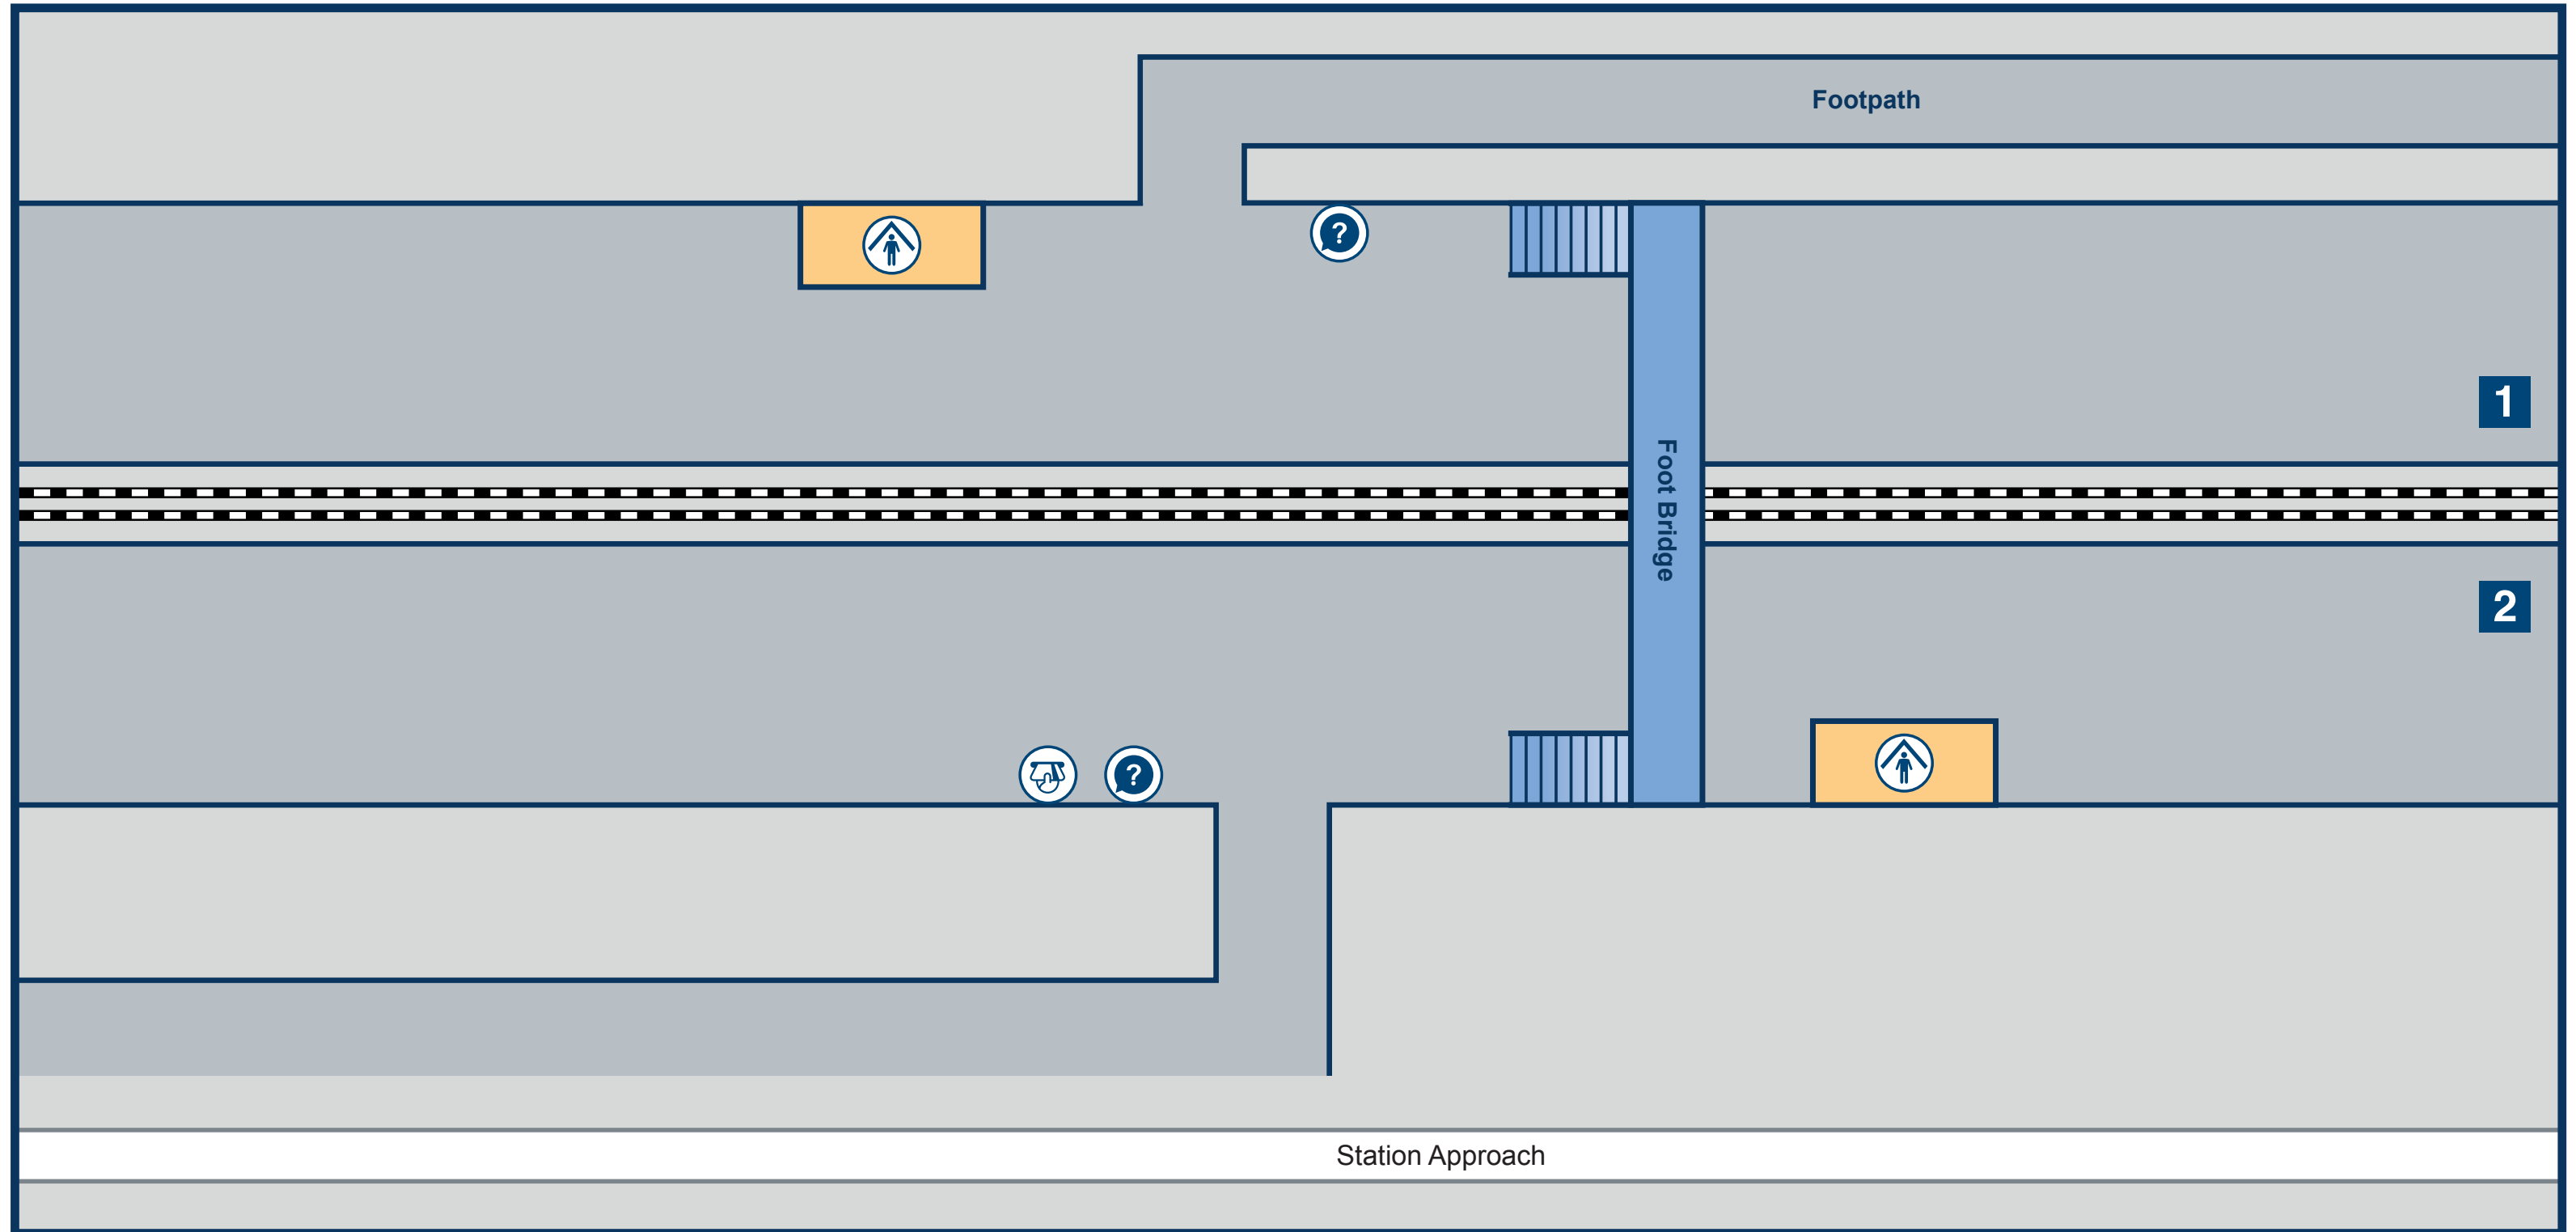

Adisham Station Plan

Key

↔ Entrance / Exit

⓪ Help Point

1 Platform

⓪ Shelter

⓪ Ticket Machine