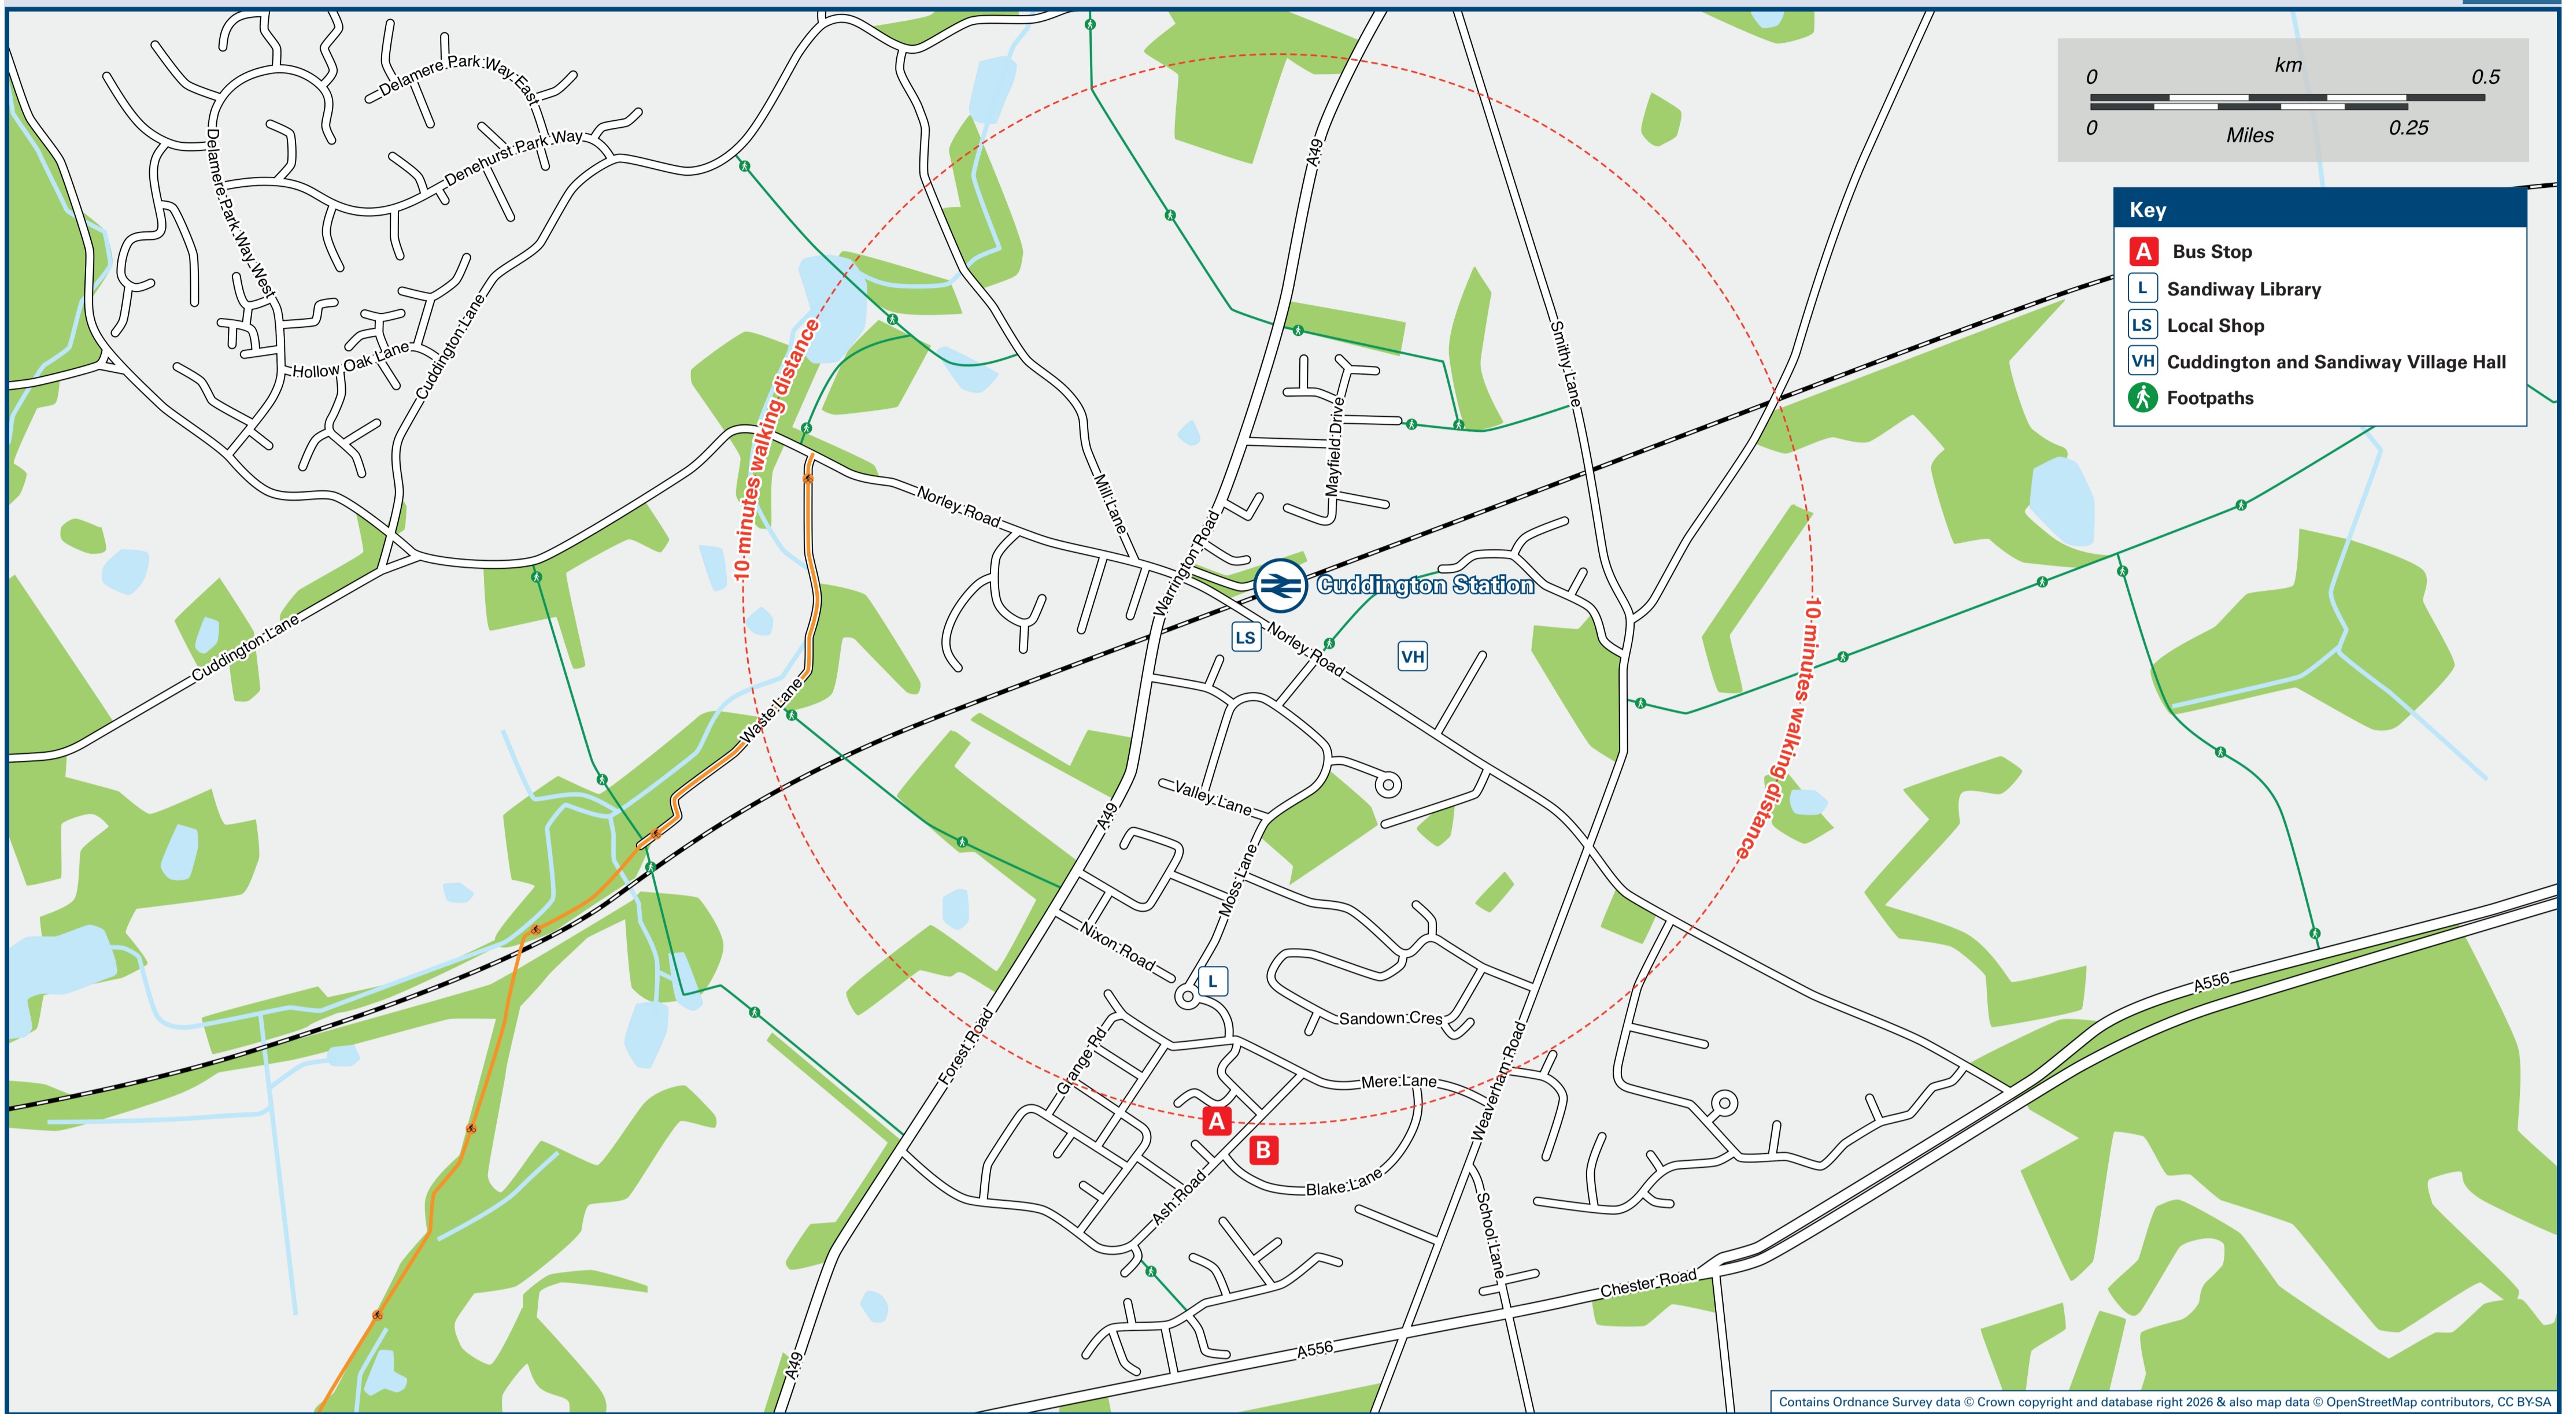

Cuddington Station

Onward Travel Information

Local area map

Station Map

Rail replacement buses will pick-up/drop-off outside the Norley Road Shopping Parade on Norley Road.

Main destinations by bus

(Data correct at February 2026)

DESTINATION	BUS ROUTES	BUS STOP
Boughton	82	B
Chester (Bus Interchange)	82	B
Greenbank (Hotel)	82	A
Hartford	82	A
Kelsall	82	B
Littleton	82	B
Northwich (Interchange)	82	A
Oakmere (For Wild Shore Delamere)	82	B
Stamford Bridge	82	B
Tarvin	82	B
Vicar's Cross	82	B