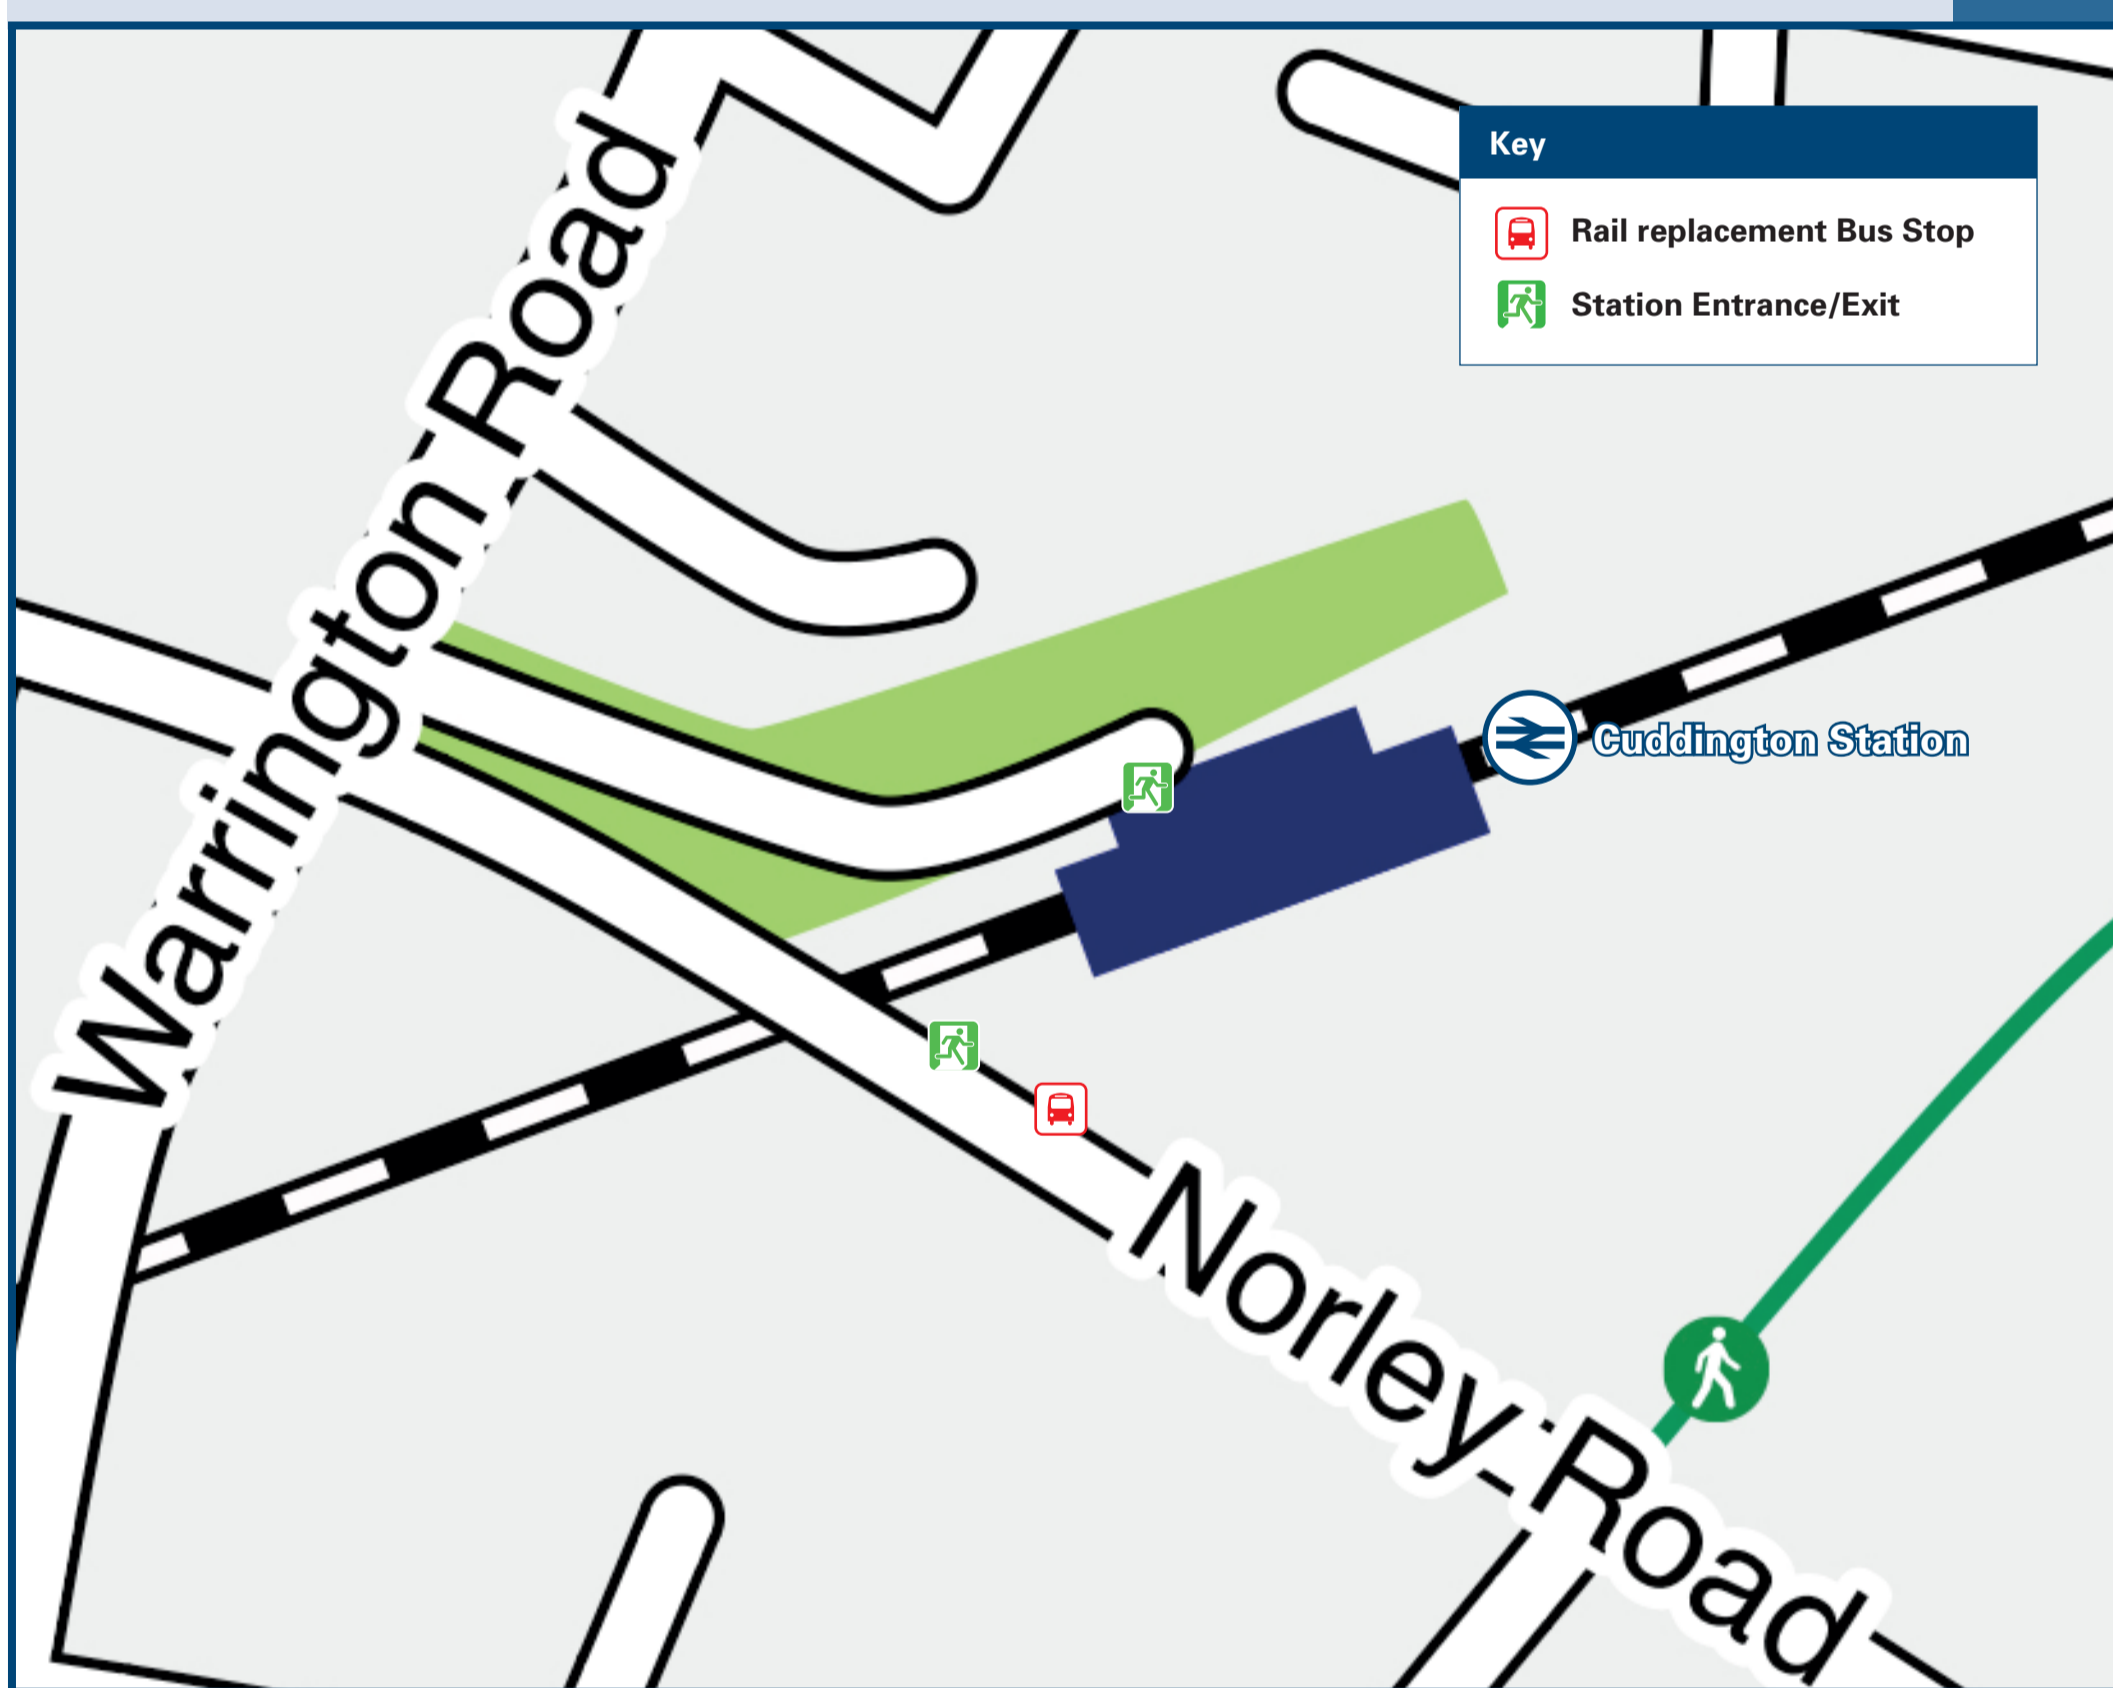

Cuddington Station

Onward Travel Information

Local area map

Station Map

Rail replacement buses will pick-up/drop-off outside the Norley Road Shopping Parade on Norley Road.

Main destinations by bus

(Data correct at February 2026)

DESTINATION	BUS ROUTES	BUS STOP
Boughton	82	B
Chester (Bus Interchange)	82	B
Greenbank (Hotel)	82	A
Hartford	82	A
Kelsall	82	B
Littleton	82	B
Northwich (Interchange)	82	A
Oakmere (For Wild Shore Delamere)	82	B
Stamford Bridge	82	B
Tarvin	82	B
Vicar's Cross	82	B