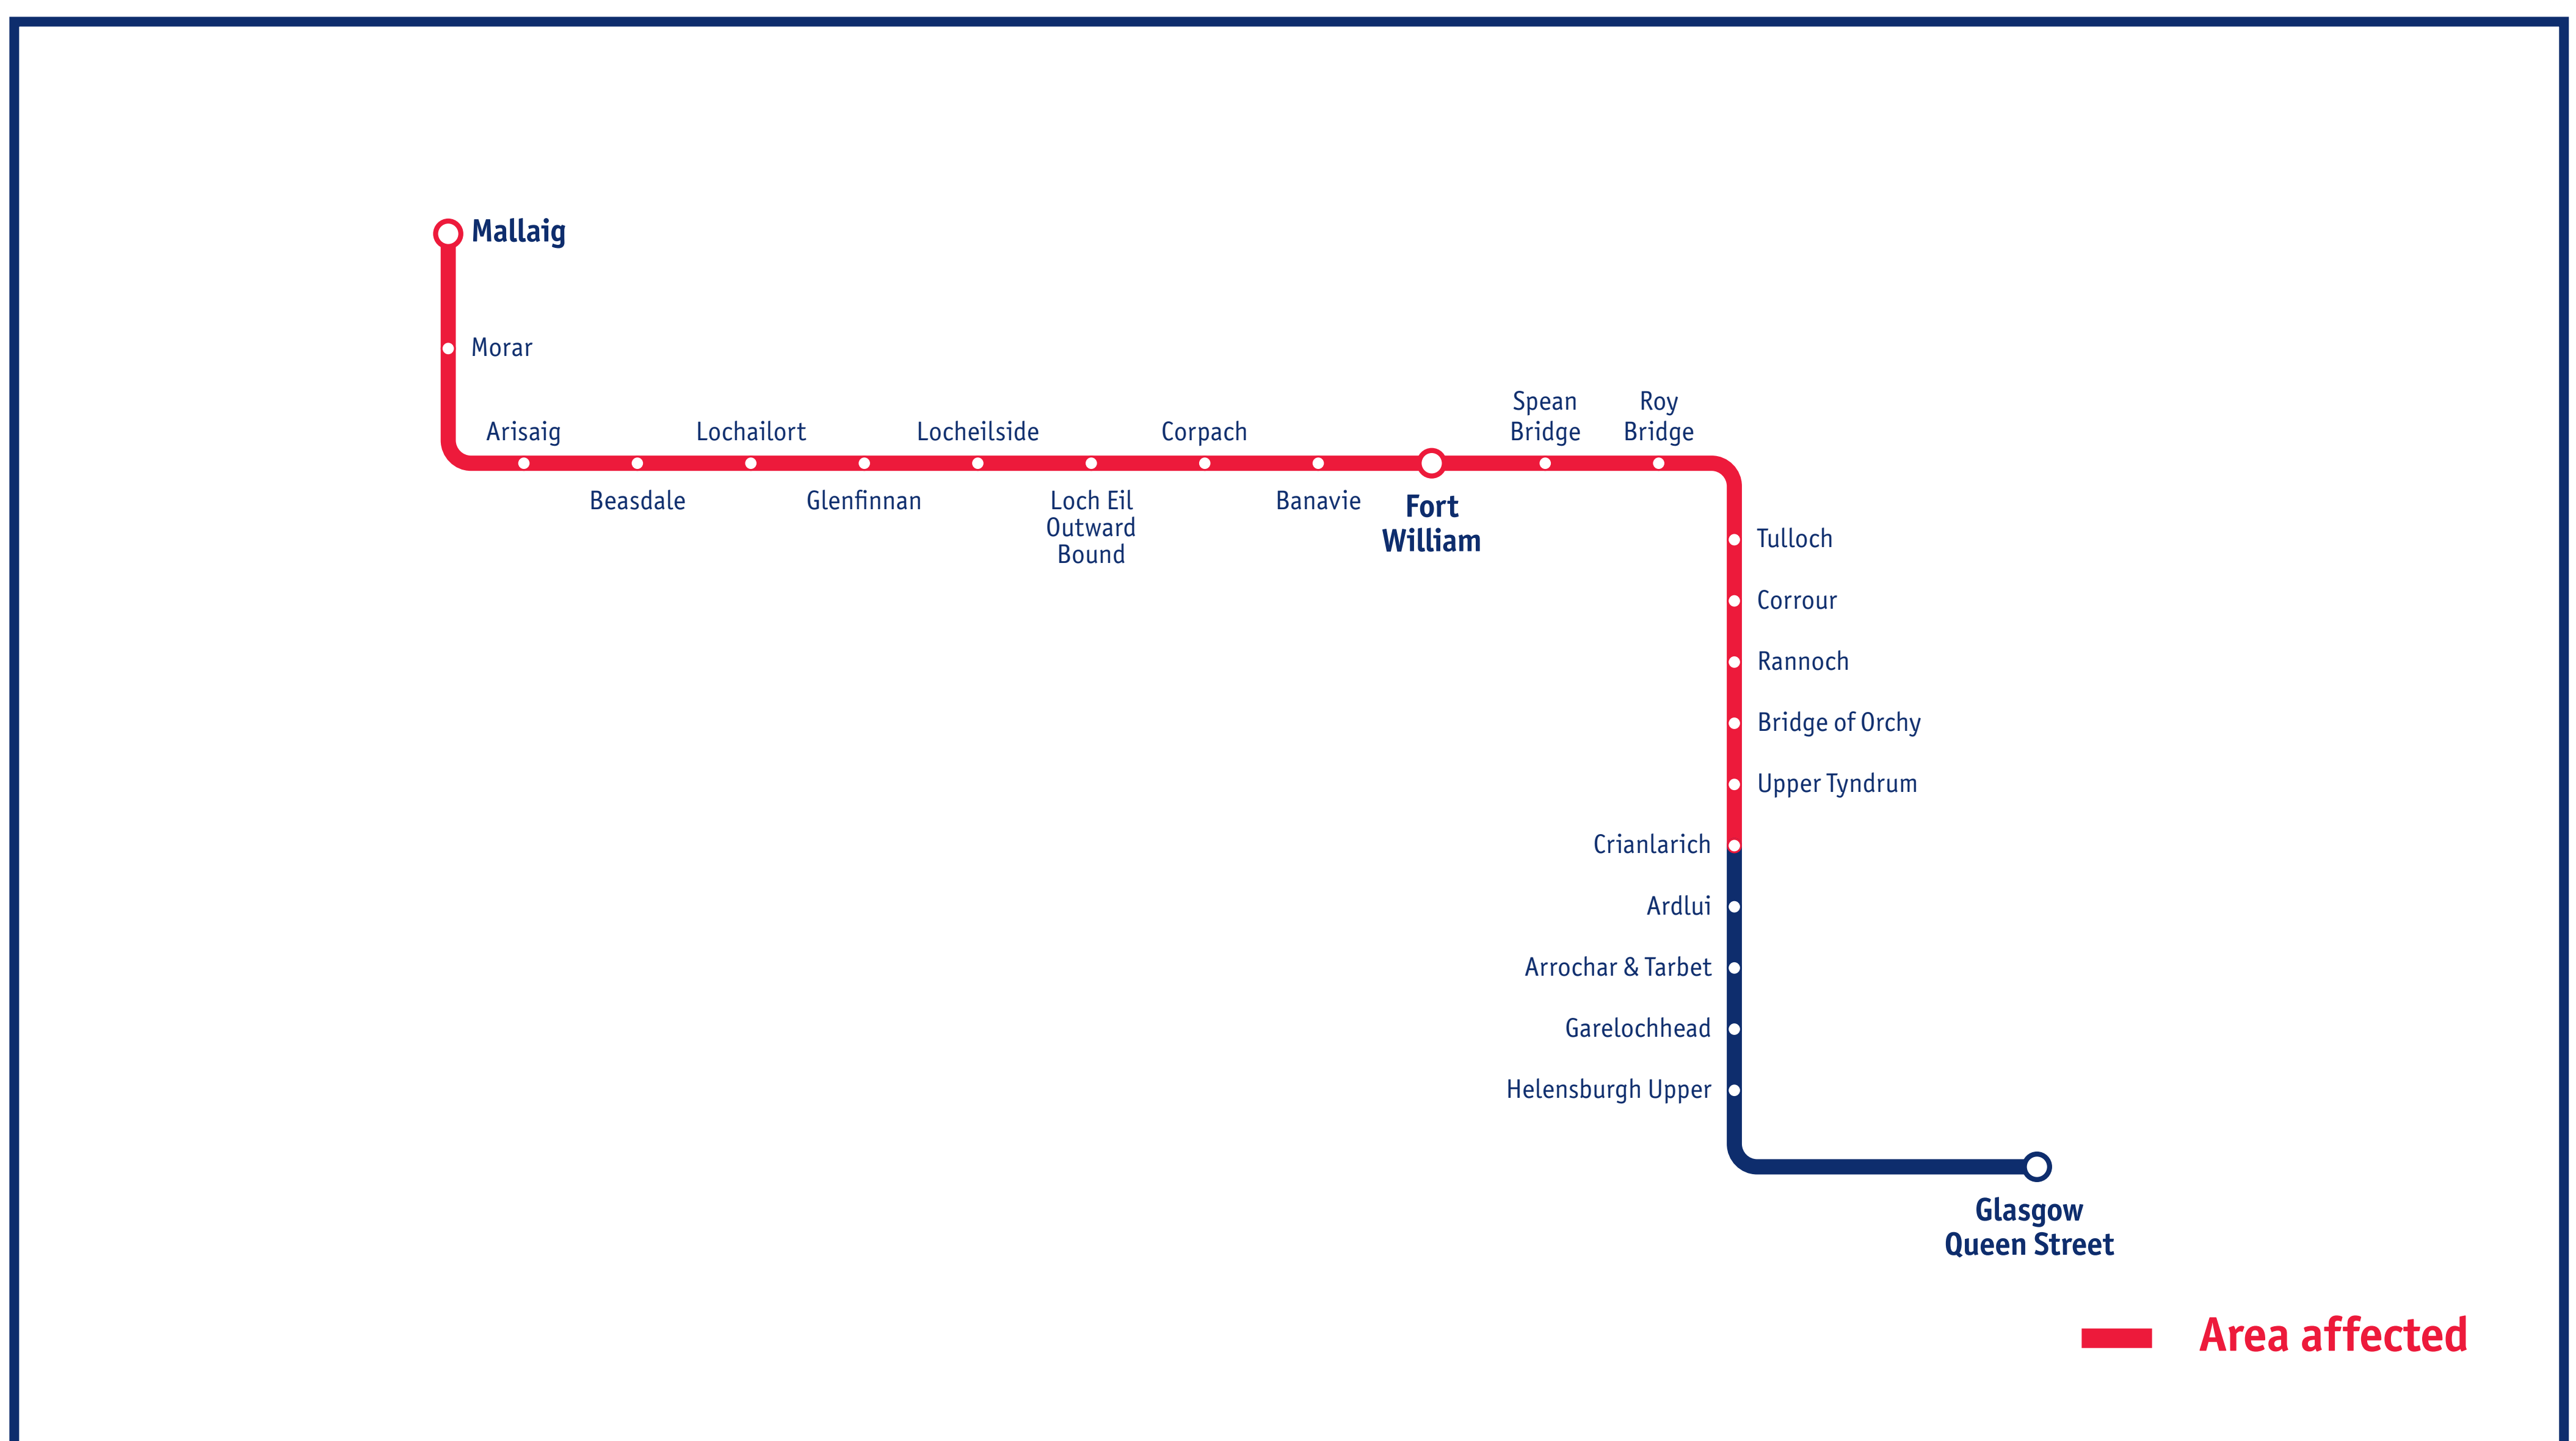

Service Alterations

Crianlarich to Mallaig

Saturday 16 to Sunday 24 March

If you travel to / from any of the stations marked in red above, your journey may be affected as follows:

Glasgow Queen St – Fort William / Mallaig services

- Buses replace trains between Crianlarich and Fort William, and between Fort William and Mallaig.
- Tulloch, Roybridge and Spean Bridge are served by bus to / from Fort William.
- Please note there is no service at Rannoch and Corroul stations.
- Services between Glasgow Queen St and Oban operate as normal.

Journey times may be increased. Some journeys may not be available.

Please visit www.scotrail.co.uk or download our app to check your own journey.

Produced by ScotRail. SR625/02-24

www.scotrail.co.uk