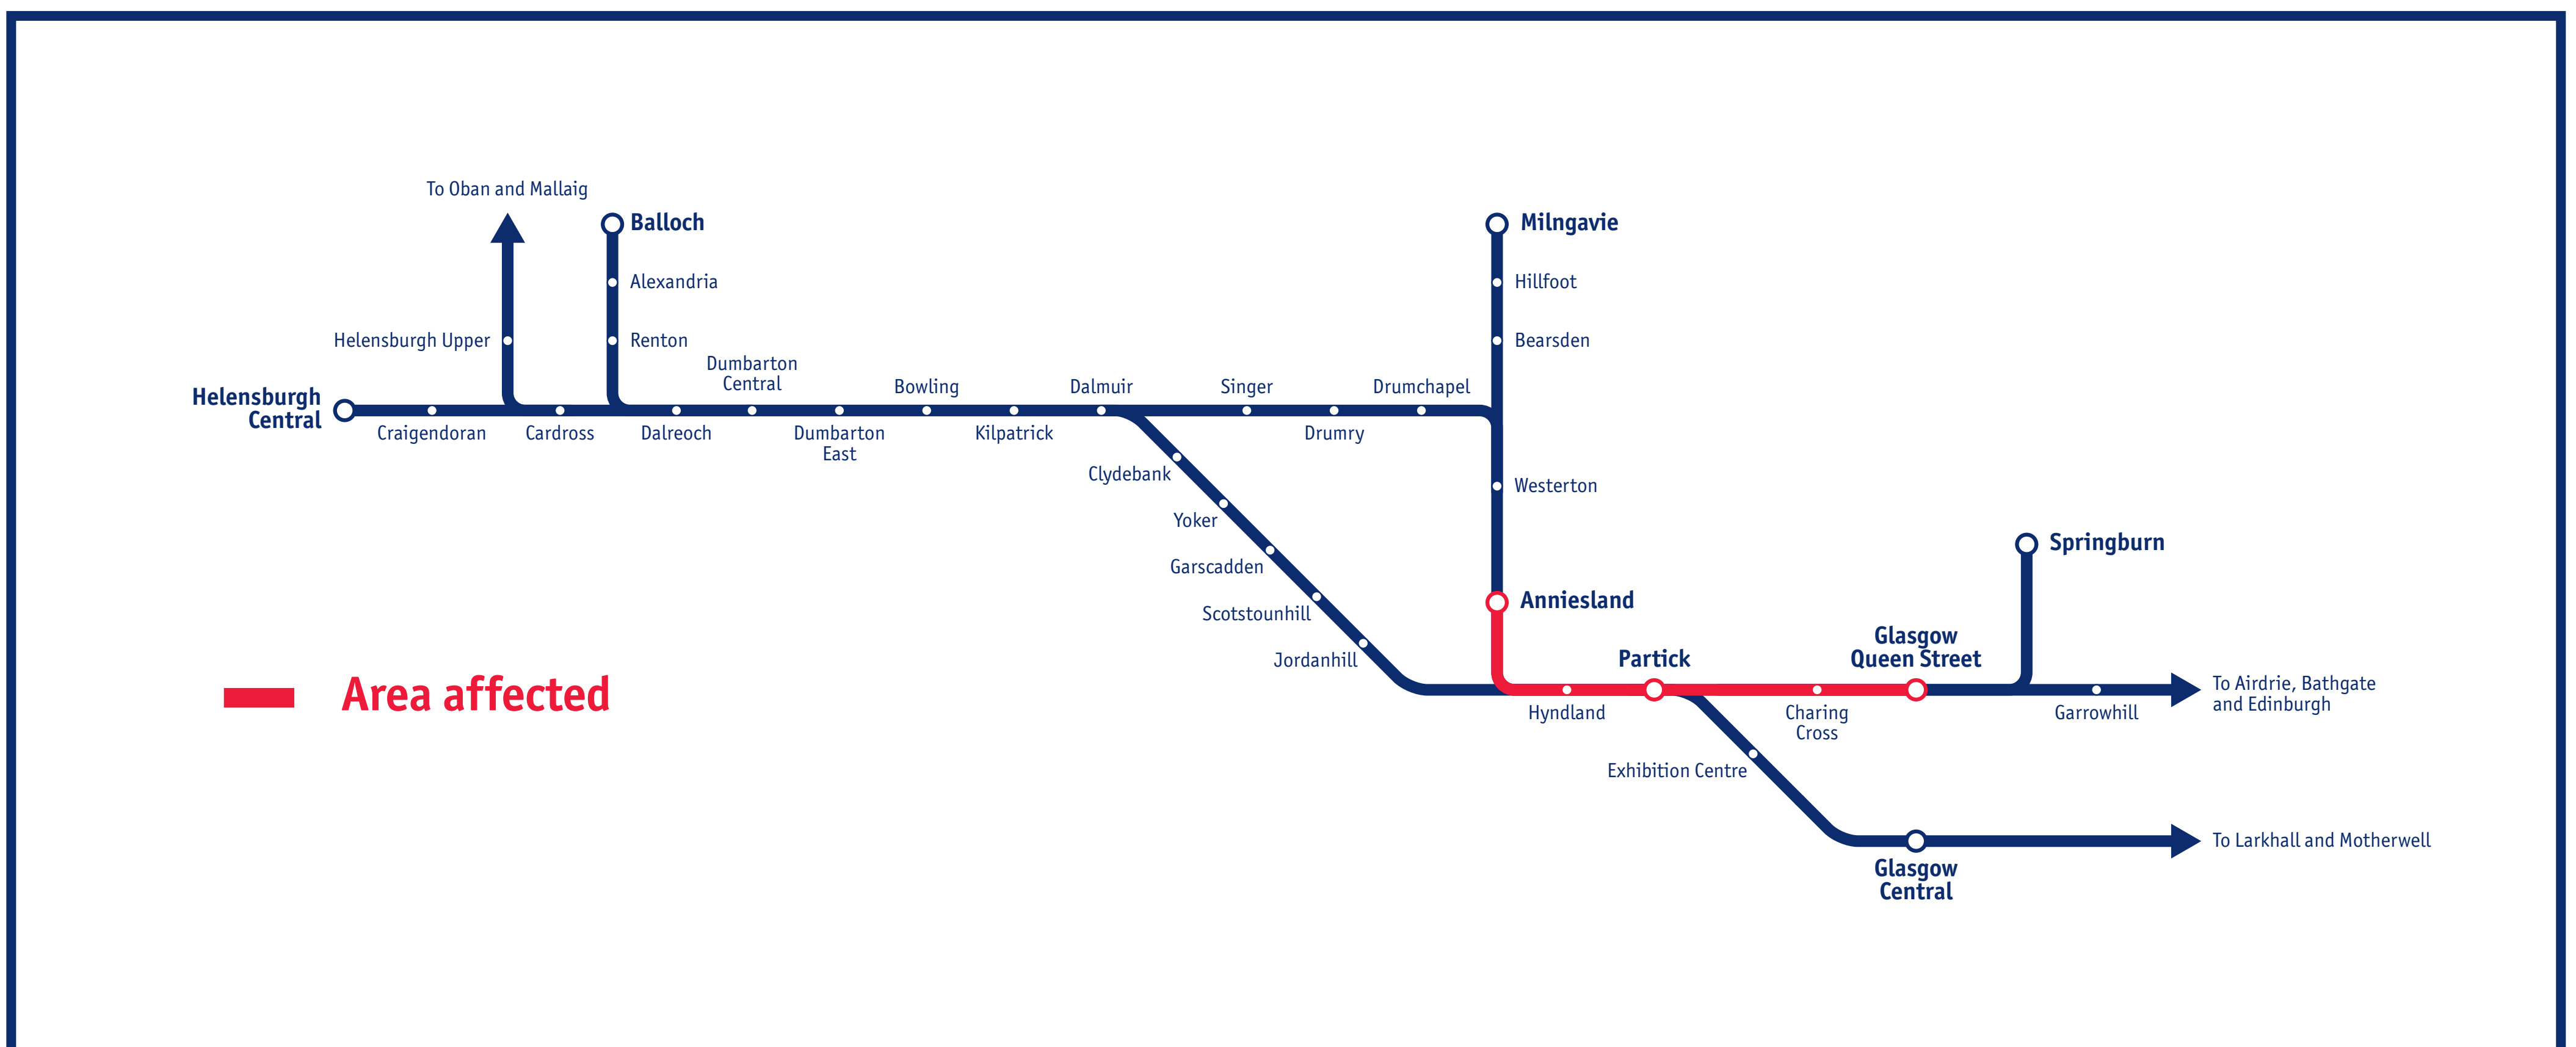

Service Alterations

Glasgow Queen St - Anniesland

Sunday 28 July

If you travel to / from any of the stations marked in red above, your journey may be affected as follows:

Glasgow Queen St – Anniesland

Train services are cancelled. Buses replace trains.

Journey times may be increased. Some journeys may not be available. Please visit www.scotrail.co.uk or download our app to check your own journey.

Produced by ScotRail. SR662/06-24

www.scotrail.co.uk