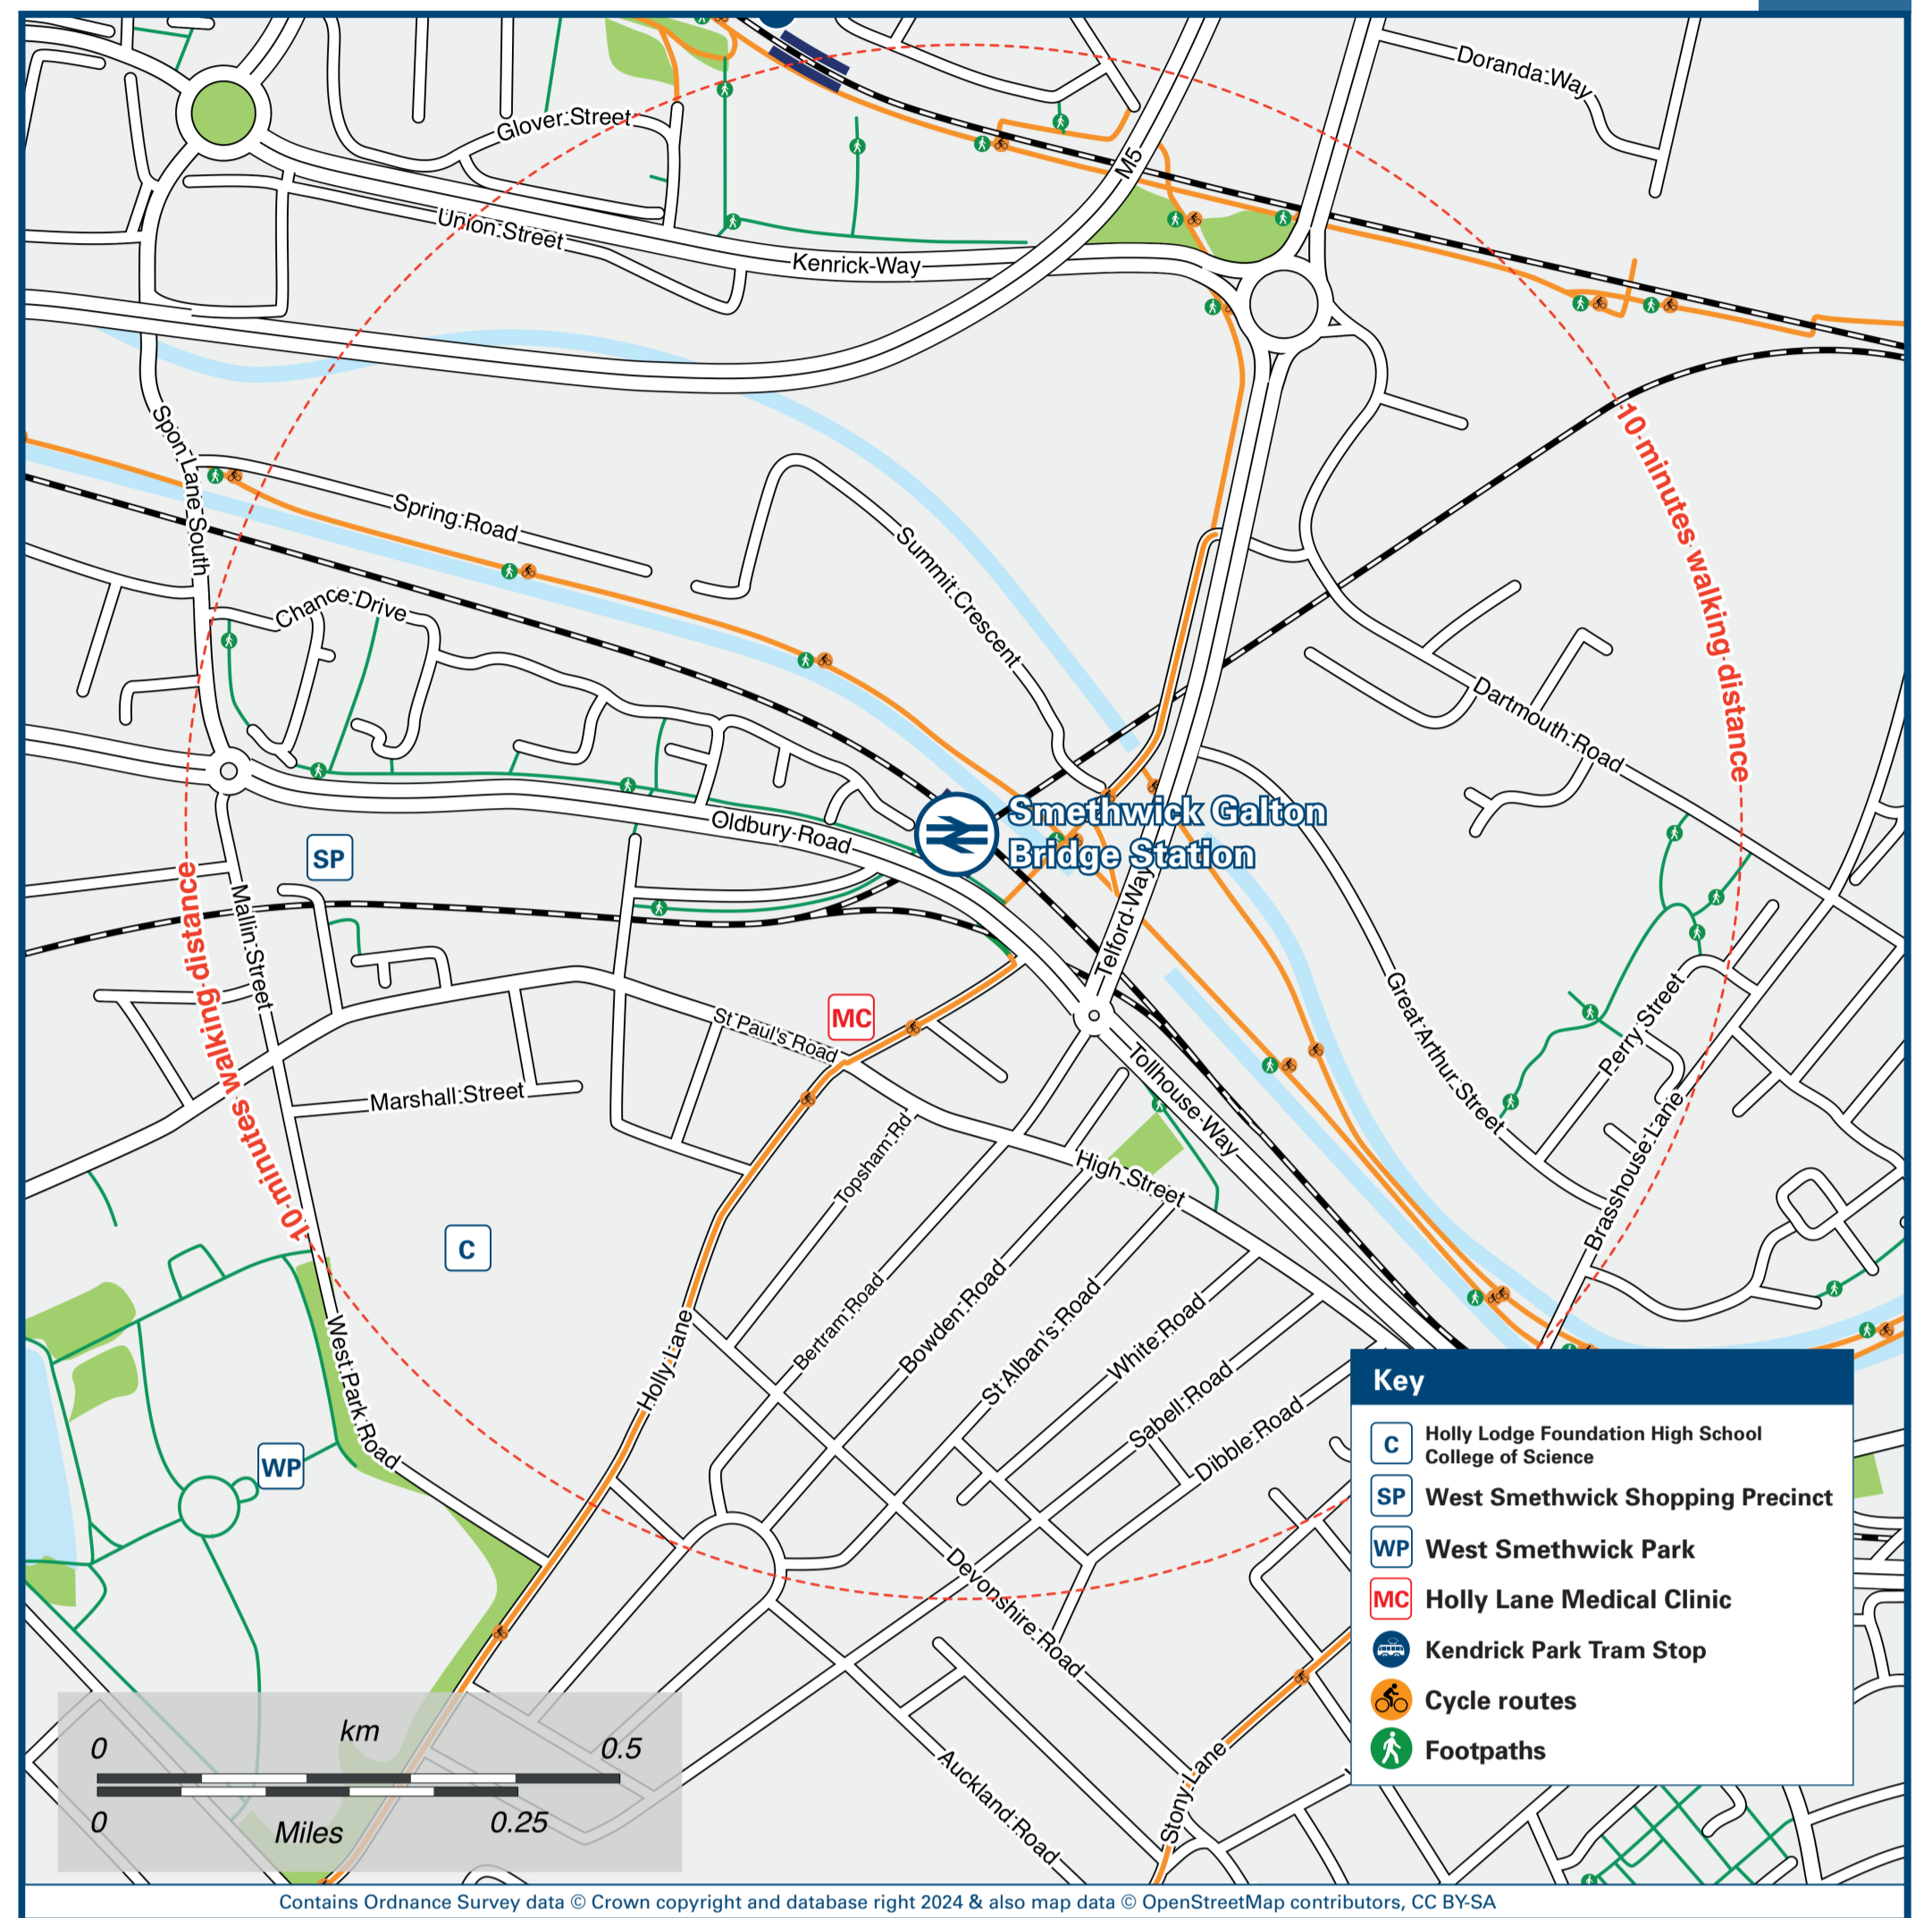

Local area map

Main destinations by bus

(Data correct at July 2024)

DESTINATION	BUS ROUTES	BUS STOP	DESTINATION	BUS ROUTES	BUS STOP	DESTINATION	BUS ROUTES	BUS STOP
Bearwood	54, 54A	S F	International Convention Centre	87	S A	Warley	54, 54A	S F
Birmingham City Centre	80, 87	S A	Ladywood	80	S A	West Bromwich	80	S B
Brades Village	87	S B	Londonderry	54	S F	Winson Green (Summerfield Park)	54, 54A	S E
Brandhall	54, 54A	S F	National Indoor Arena	87	S A	Worlds End	80, 87	S A
Burnt Tree	87	S B	Oldbury	87	S B		54, 54A	S F
Cape Hill	80, 87	S A	Quinton	54, 54A	S F			
City Hospital	54, 54A	S F	Rood End	80, 87	S B			
Dudley	87	S A	Rotton Park	80, 87	S A			
Five Ways	87	S B	Tat Bank	87	S B			
	80	S A	Tividale	87	S B			

Notes

Bus route 54A runs Mondays to Saturdays only. No Sunday service.
Bus routes 54, 80 & 87 run daily, Mondays to Sundays & Bank Holidays.
Direct trains operate to this destination from this Station.

Taxis

Smethwick Galton Bridge Station has no taxi rank or cab office. Advance booking is essential, please consider using the following local operators: (Inclusion of this number doesn't represent any endorsement of the taxi firm)

Smethwick Cars
0121 558 8080

New Tiger Cars
0121 558 2000

Take Me Birmingham
0121 555 5151

Further information about all onward travel

Local Cycle Info www.tfwm.org.uk/plan-your-journey/ways-to-travel/cycling-and-walking For more information about cycle routes.	National Cycle Info sustrans.org.uk Sustrans is the UK's leading sustainable transport charity.	Bus Times See timetable displays at bus stops. www.traveline.info 0871 200 22 33 calls cost 12p per minute plus your phone company's access charge	NextBuses Find the bus times for your stop. Search for a bus stop by entering a postcode, street & town or a stop name & town.	PlusBus plusbus.info A discount price 'bus pass' that you buy with your train ticket. It gives you unlimited bus travel around your chosen town, on participating buses.

National Rail Enquiries

Online nationalrail.co.uk	NRE App Free National Rail Enquiries app for iOS and Android	Social Media facebook.com/nationalrailenq @nationalrailenq	Alert Me You can sign up to Alert Me messages on the National Rail Enquiries website where you can receive train and platform notifications directly to your smart phone. nationalrail.co.uk/alertme	Contact Centre 03457 48 49 50 Calls cost no more than calls to geographic numbers (01 or 02) and may be recorded.	PlusBike nationalrail.co.uk/plusbike For more information.