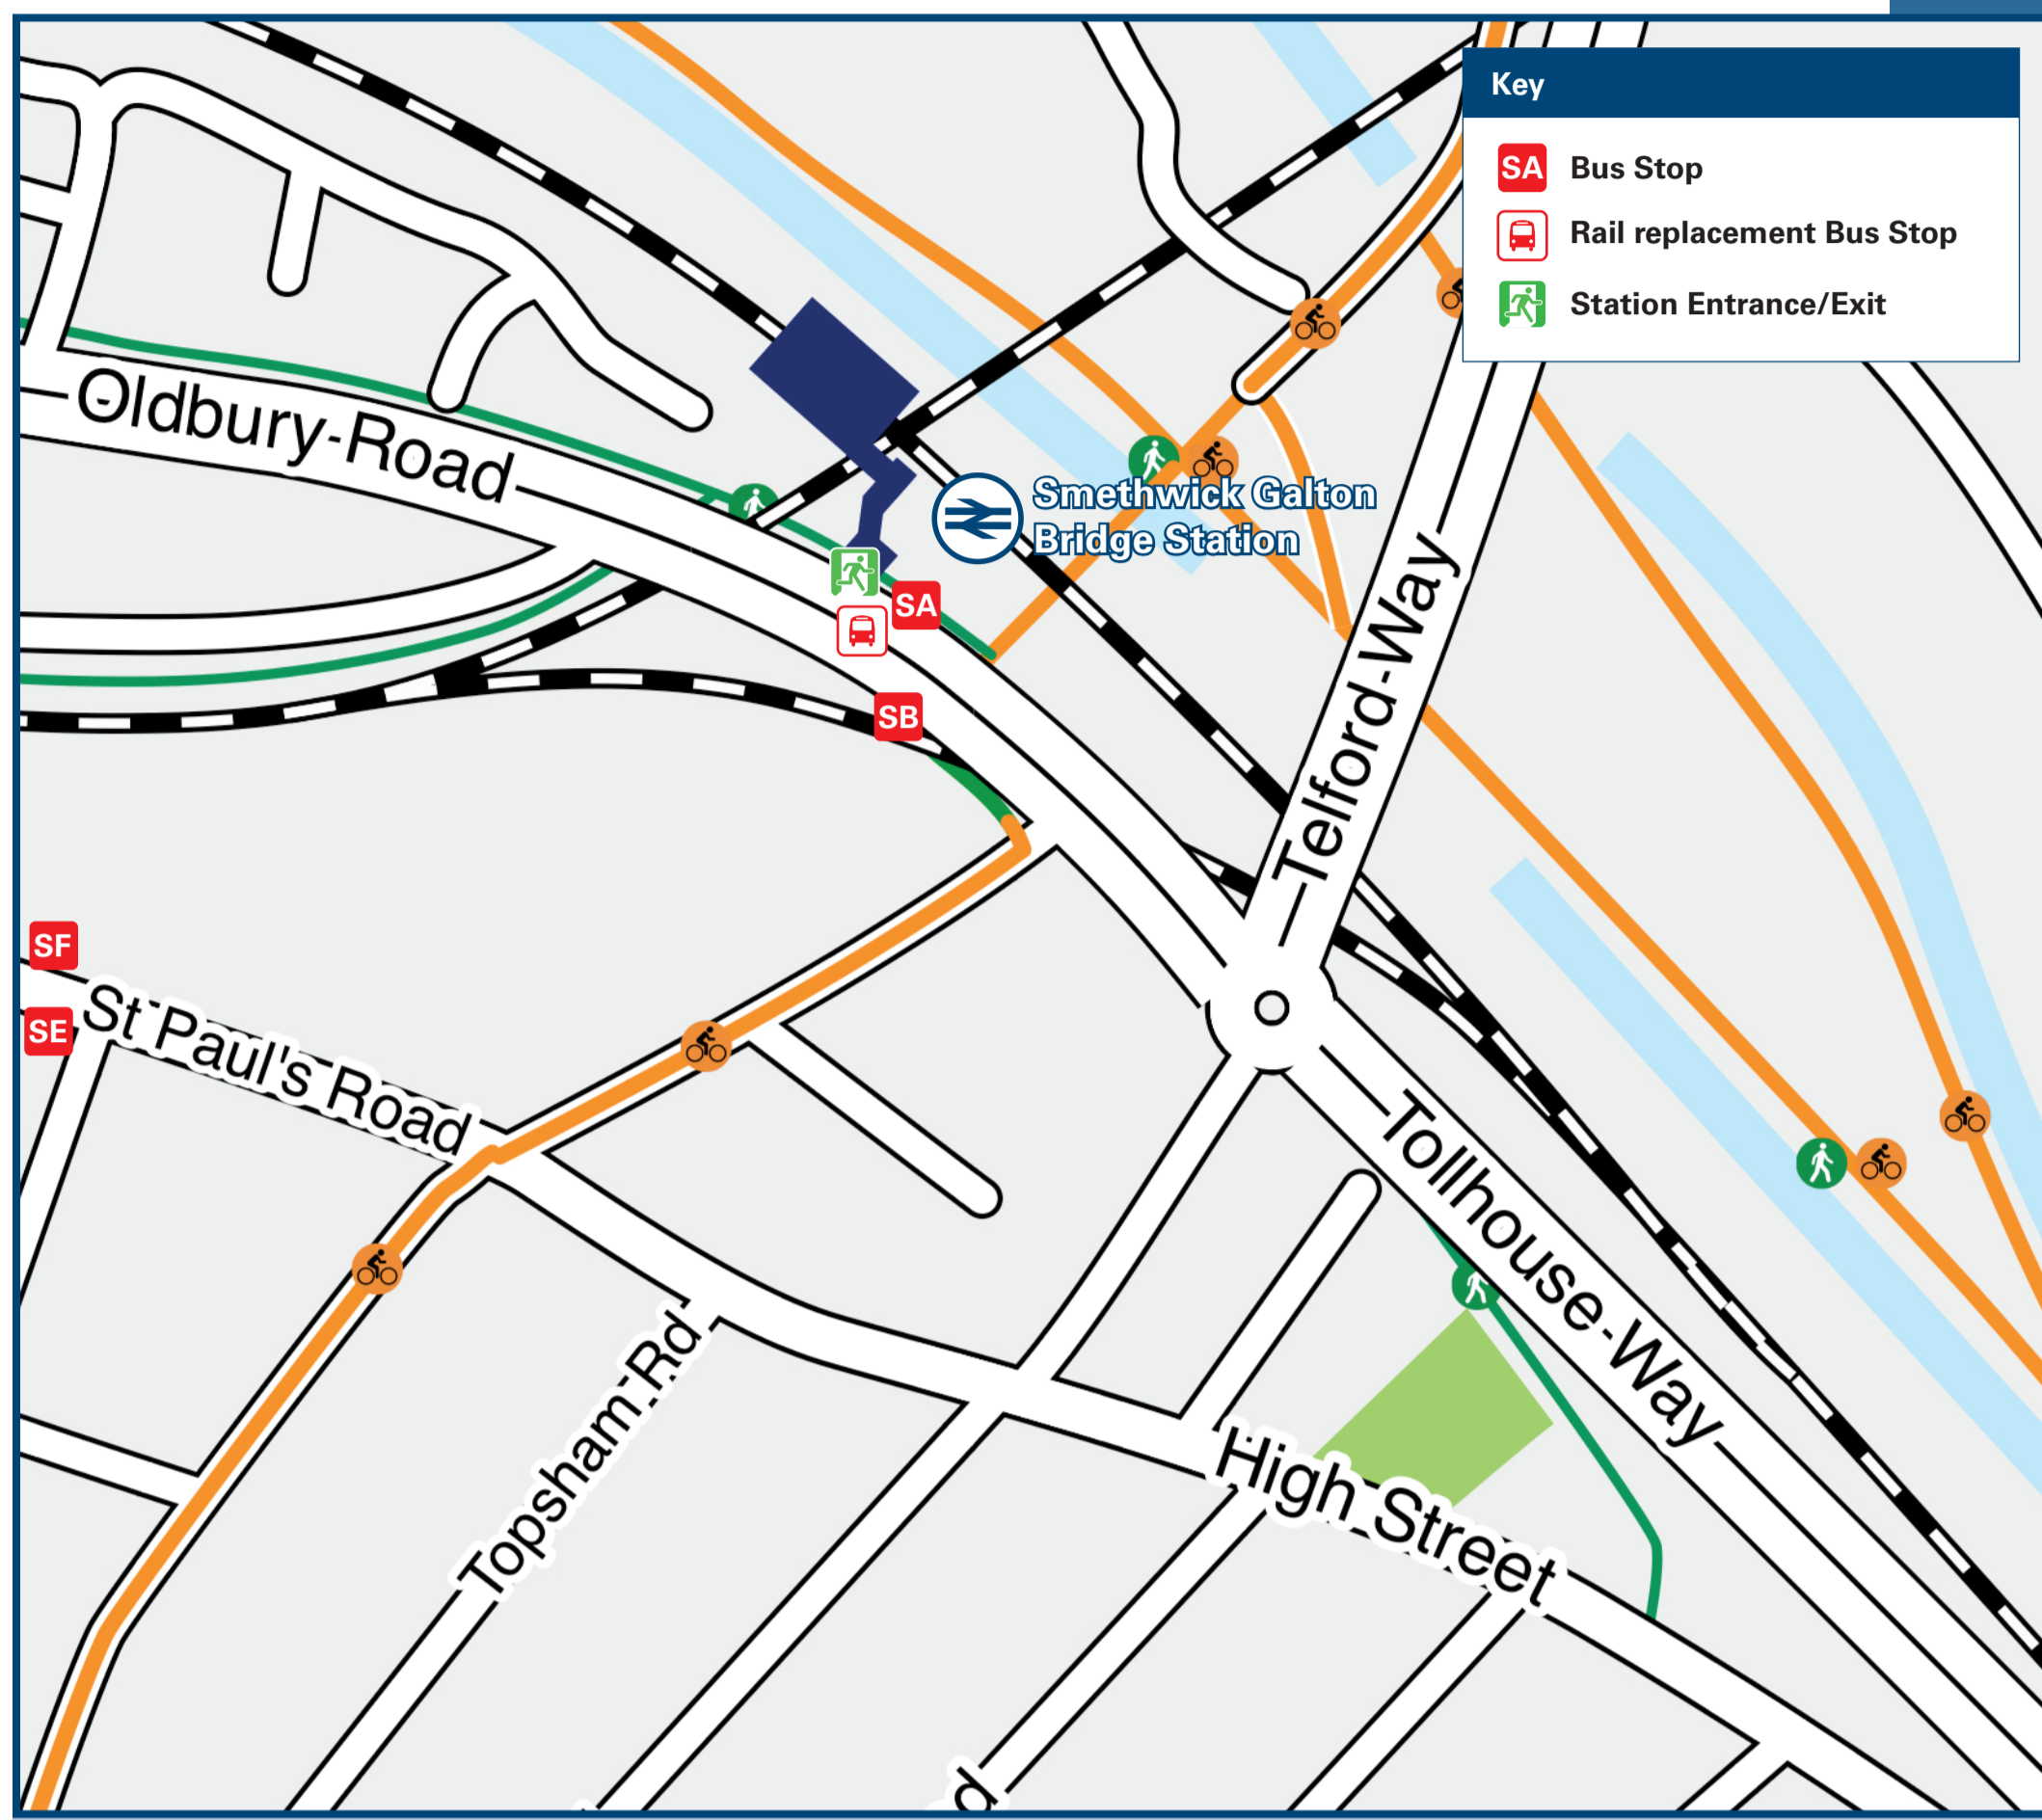

Smethwick Galton Bridge Station

Onward Travel Information

Buses

Rail replacement buses/coaches will pick-up/set-down on Oldbury Road, immediately in front of the station entrance at the Public Service Bus Stop (SA) for both directions.