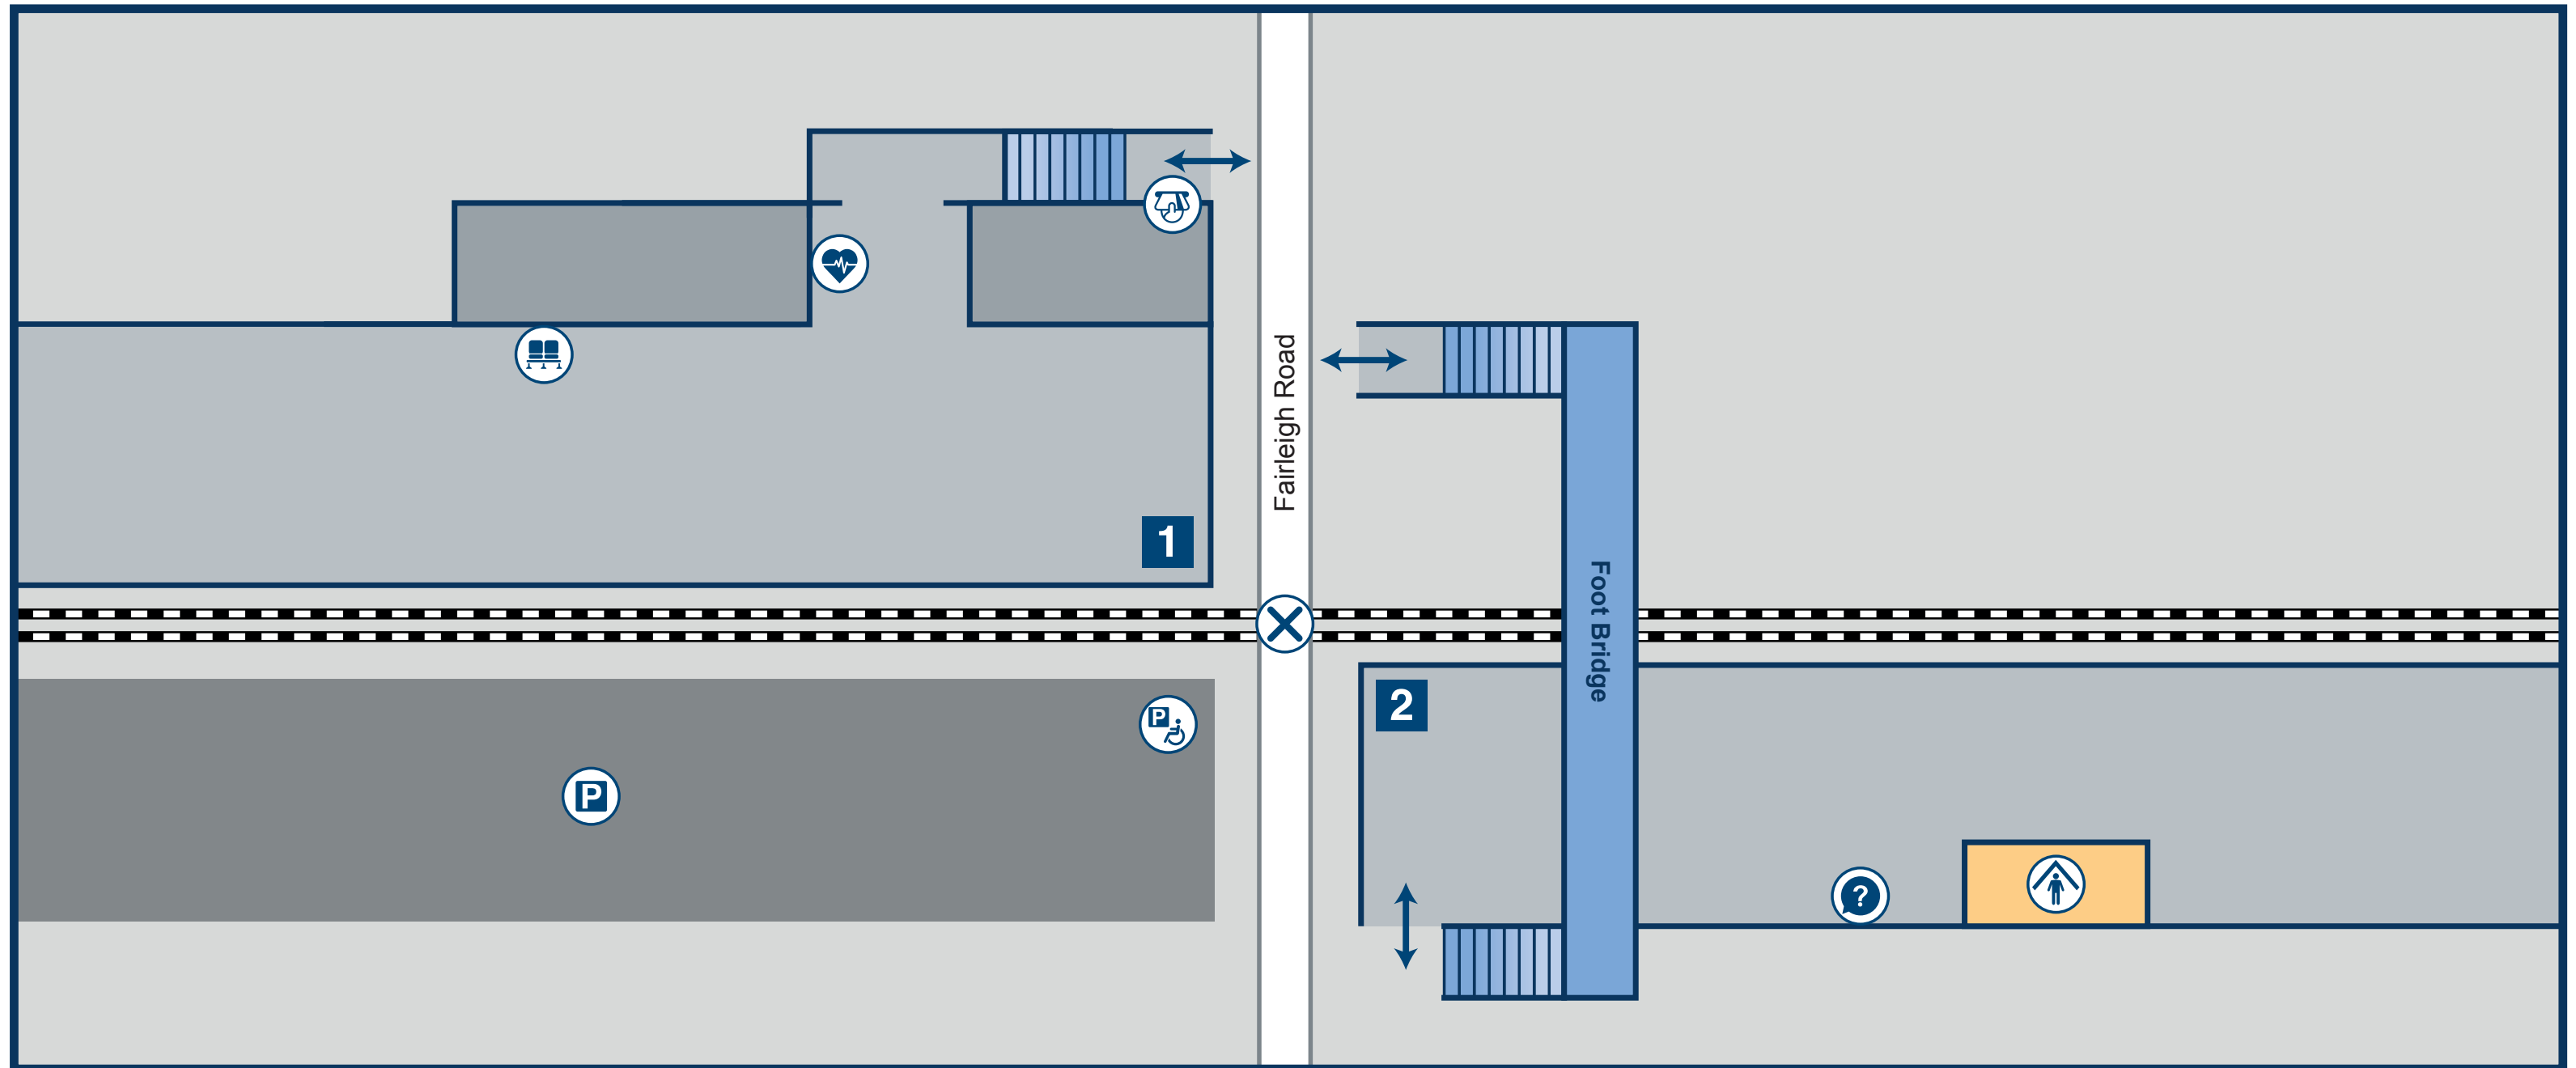

# East Farleigh Station Plan

## Key

Car Park

Defibrillator

Disabled Parking

Entrance / Exit

Help Point

Level Crossing

Platform

Seats

Shelter

Ticket Machine