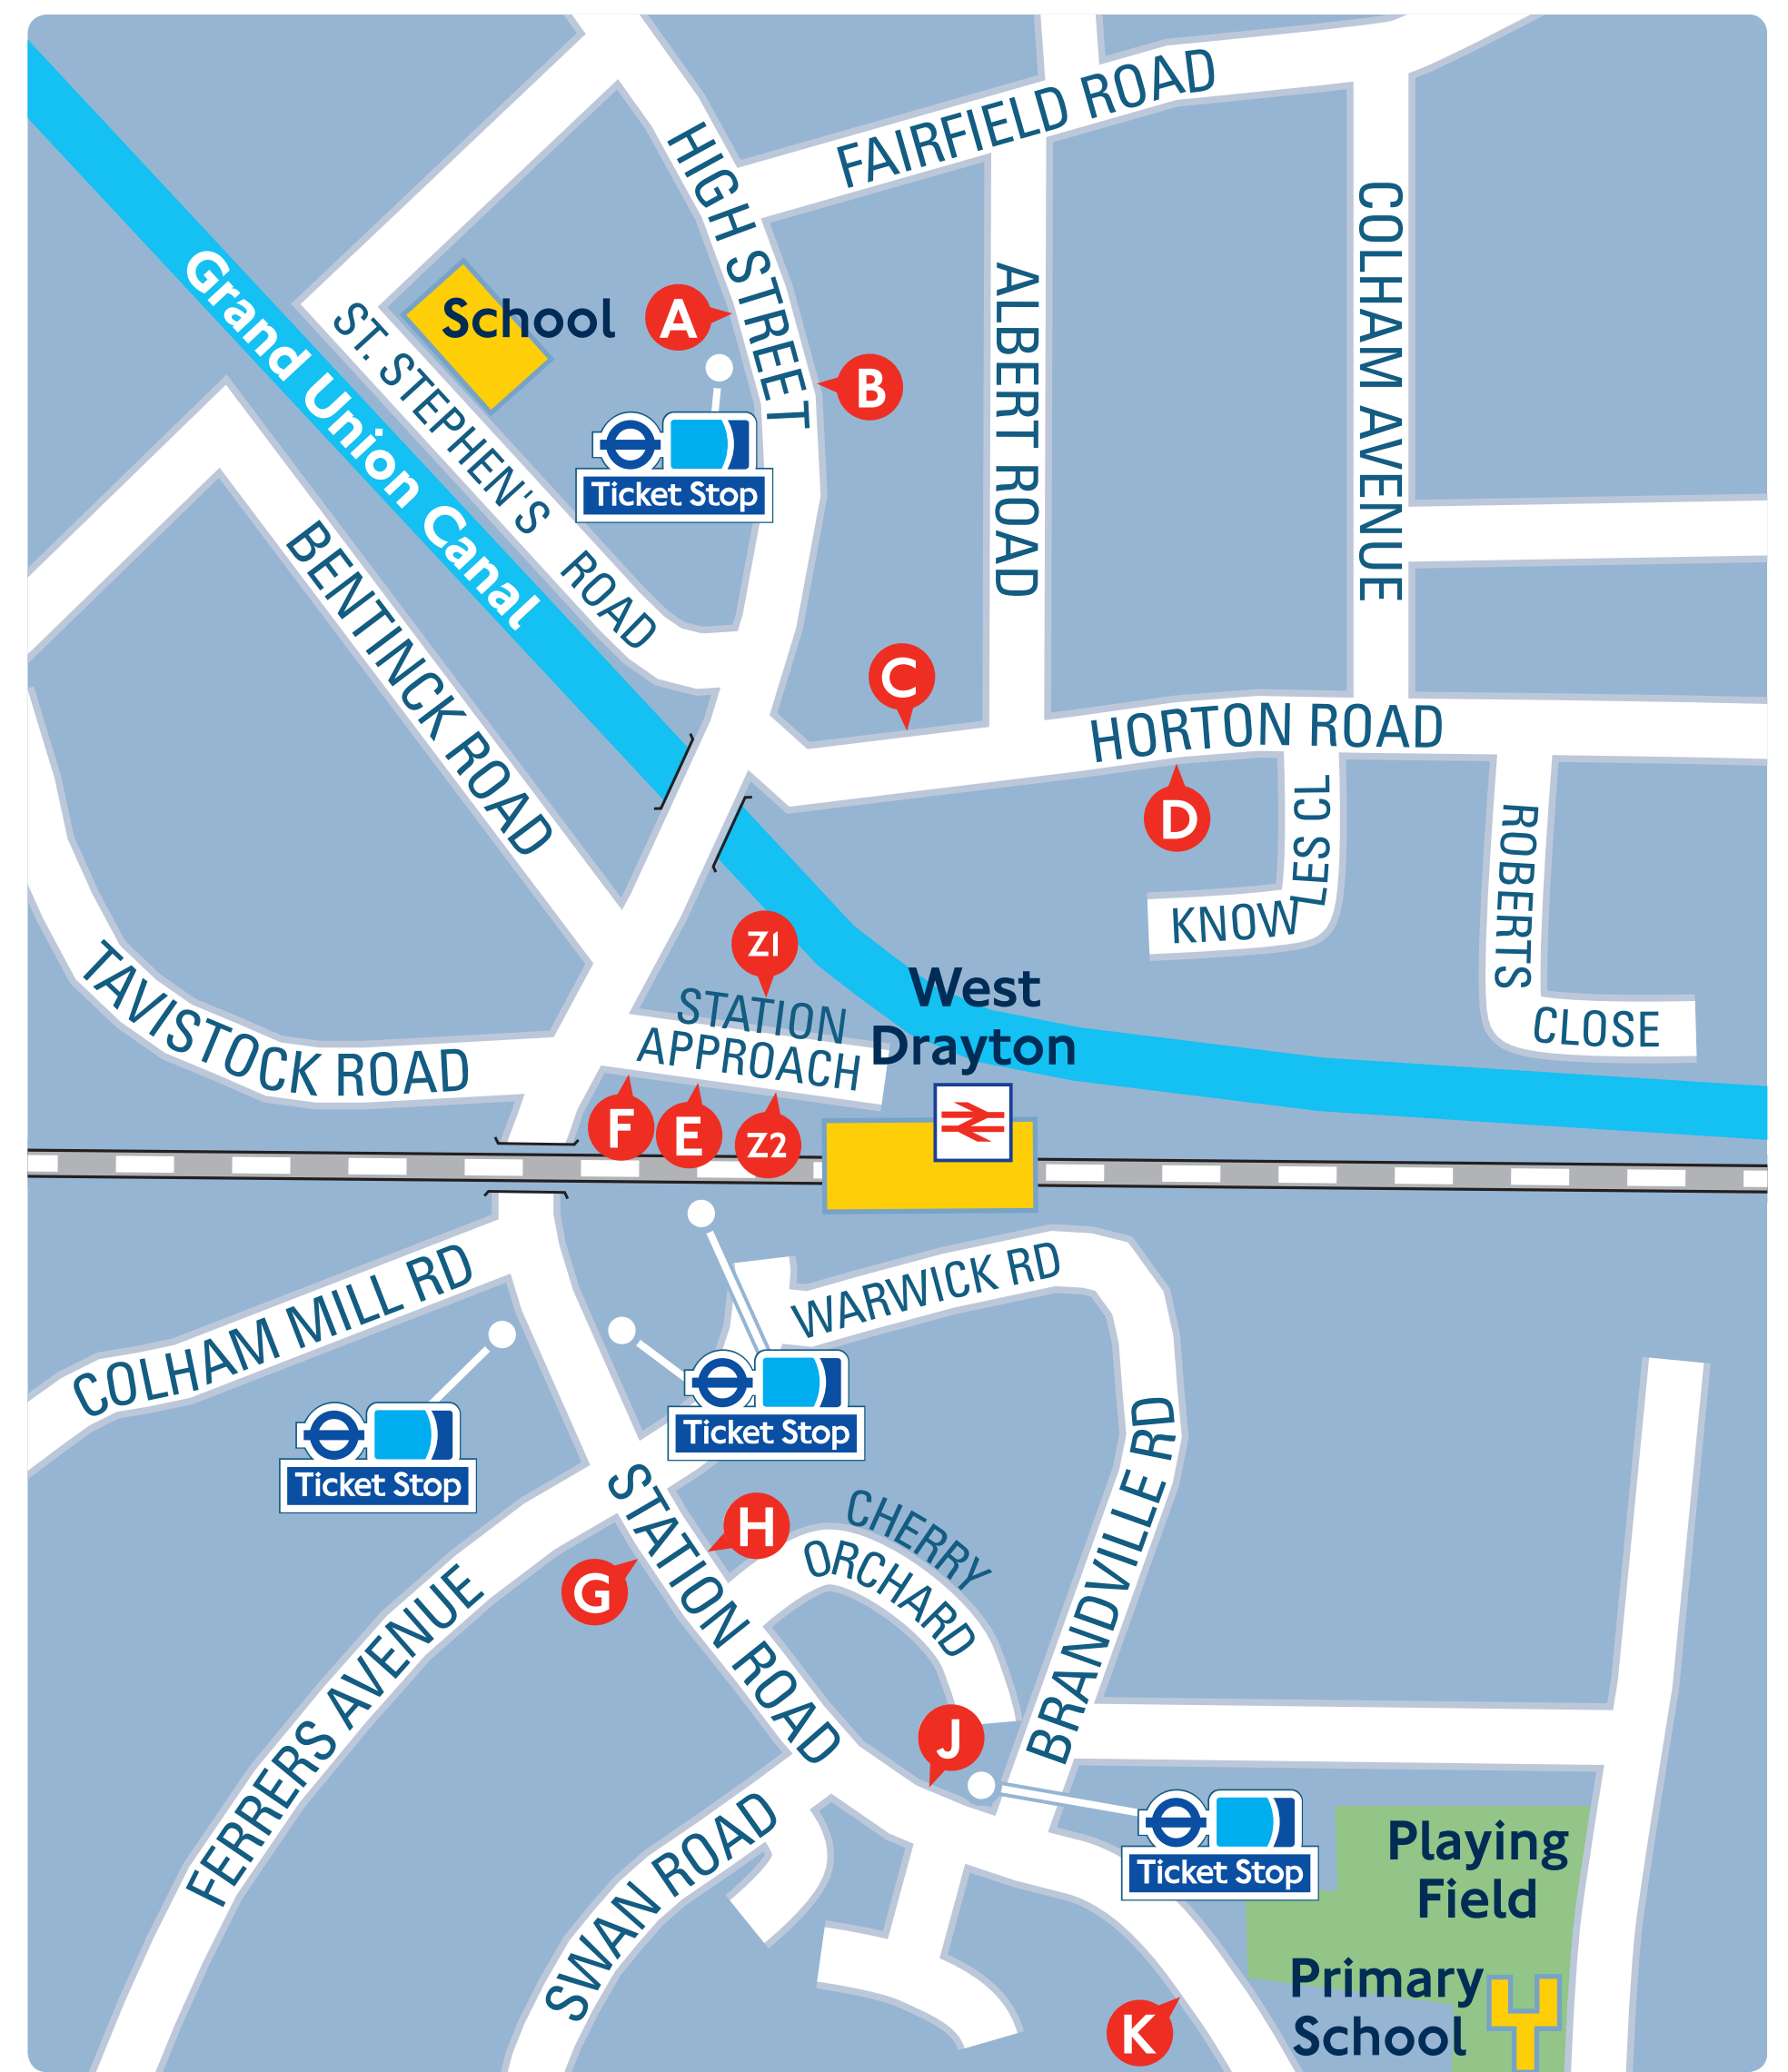

West Drayton station

Continuing your journey using local buses

Destination finder

Destination	Bus routes	Bus stops
B		
Botwell Common Road	350	C E G K
Botwell Lane for Lake Farm Country Park	350	C E G K
Brunel University Cleveland Road	U3	A E G
Brunel University Kingston Lane	U1	A E
C		
Cherry Lane School	222	B F H J
Church Road	U3	A E G
Colham Green Road	U5	A E G K
Colnbrook By-Pass for Harmondsworth Moor	350	D F H J
Cowley High Street	222 U5	A E G K
Cowley Road	222 U5	A E G K
Cranford Henlys Roundabout	222	B F H J
D		
Dallow Road Swallowfield Way for Lake Farm Country Park	U5	B F H J
F		
Falling Lane for Yiewsley Recreation Ground	U1	A E
	U3	A E G
	U5	A E G K
Furzground Way	350	C E G K
	U5	B F H J
H		
Harlington Corner	222	B F H J
Harmondsworth Hatch Lane	350	D F H J
	U3	B F H
Harmondsworth Road	350	D F H J
	U3	B F H
Hayes Blyth Road	U5	B F H J
Hayes Botwell Green Sports & Leisure Centre	350	C E G K
Hayes & Harlington	350	C E G K
Heathrow Airport North Bath Road	222	B F H J
	U3	B F H
Heathrow Terminals 2 & 3 Central Bus Station	U3	B F H
Heathrow Terminal 5	350	D F H J
Hillingdon Hospital	U1	A E
	U3	A E G
	U5	A E G K
Hillingdon Road The Greenway	U1	A E
Horton Road	350	C E G K