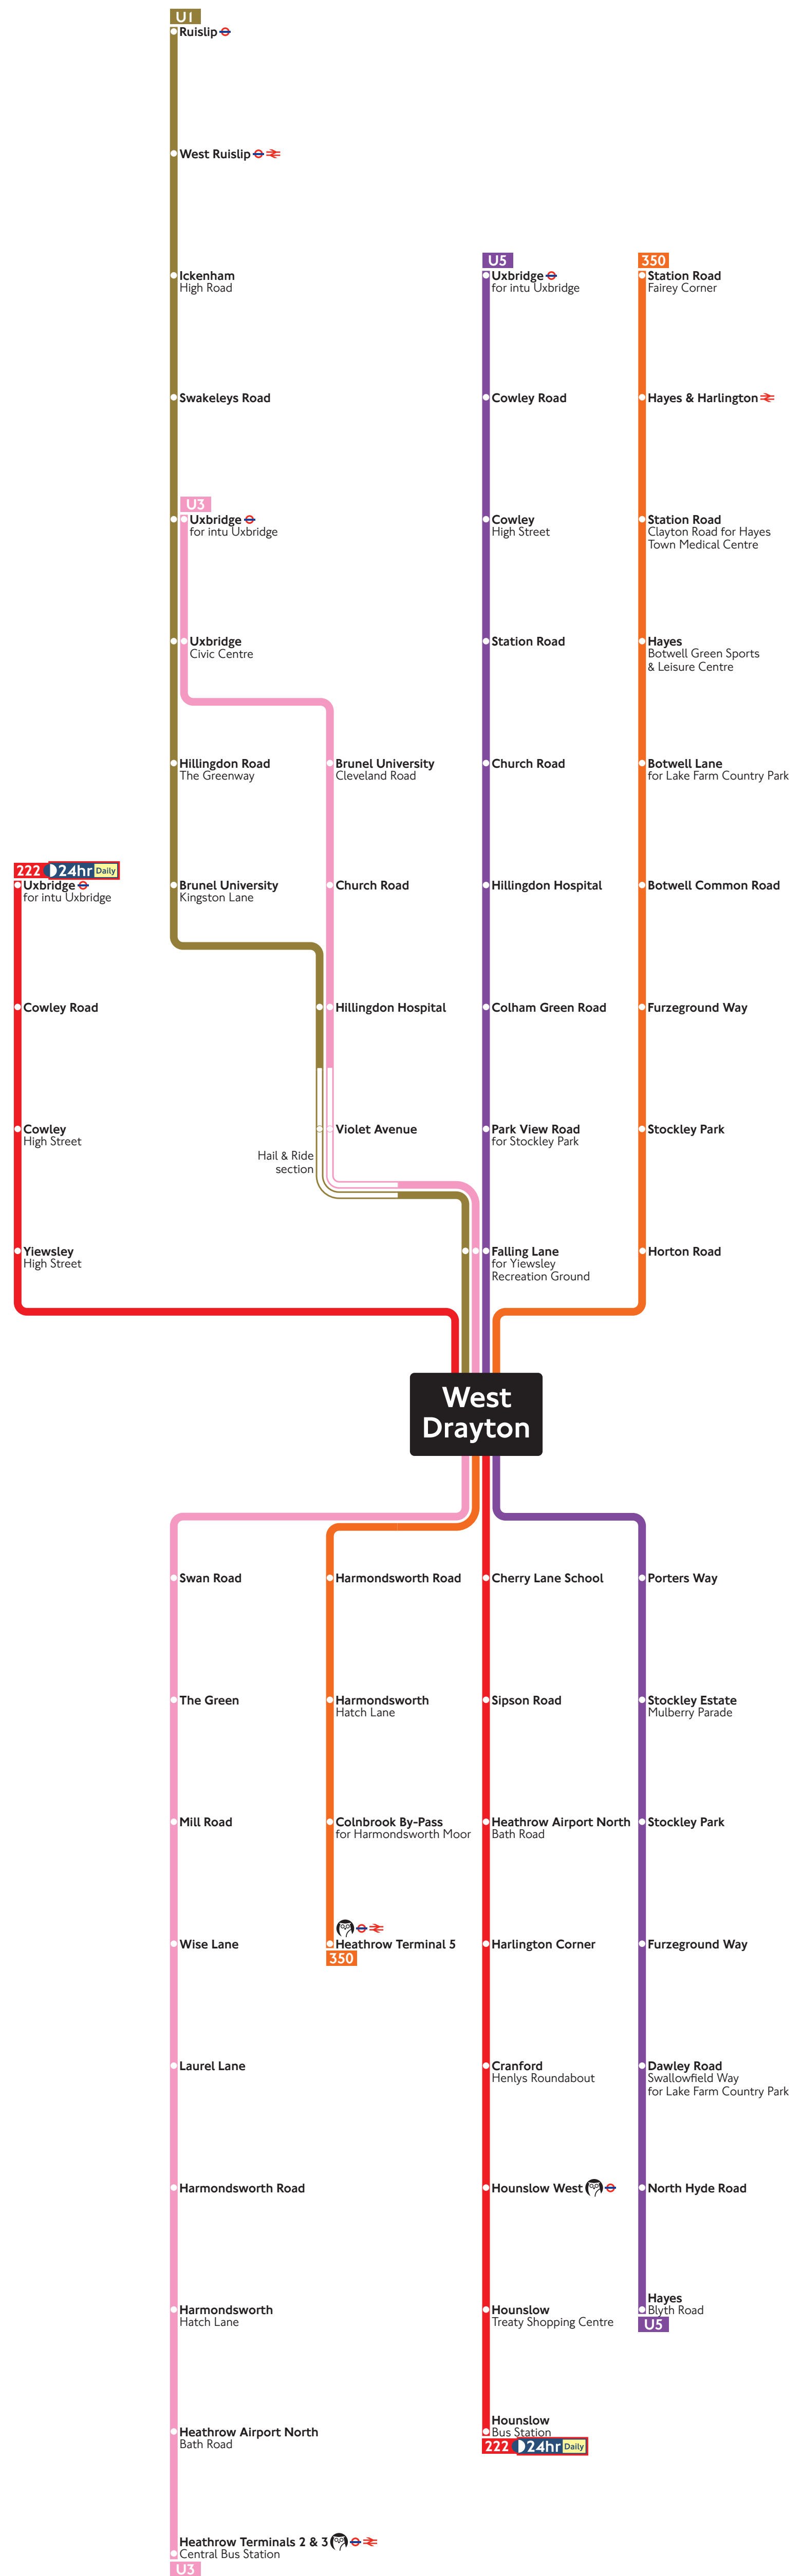

West Drayton station

Continuing your journey using local buses

Destination finder

Destination	Bus routes	Bus stops
B		
Botwell Common Road	350	C E G K
Botwell Lane for Lake Farm Country Park	350	C E G K
Brunel University Cleveland Road	U3	A E G
Brunel University Kingston Lane	U1	A E
C		
Cherry Lane School	222	B F H J
Church Road	U3	A E G
Colham Green Road	U5	A E G K
Colnbrook By-Pass for Harmondsworth Moor	350	D F H J
Cowley High Street	222 U5	A E G K
Cowley Road	222 U5	A E G K
Cranford Henlys Roundabout	222	B F H J
D		
Dallow Road Swallowfield Way for Lake Farm Country Park	U5	B F H J
F		
Falling Lane for Yiewsley Recreation Ground	U1	A E
	U3	A E G
	U5	A E G K
Furzground Way	350	C E G K
	U5	B F H J
H		
Harlington Corner	222	B F H J
Harmondsworth Hatch Lane	350	D F H J
	U3	B F H
Harmondsworth Road	350	D F H J
	U3	B F H
Hayes Blyth Road	U5	B F H J
Hayes Botwell Green Sports & Leisure Centre	350	C E G K
Hayes & Harlington	350	C E G K
Heathrow Airport North Bath Road	222	B F H J
	U3	B F H
Heathrow Terminals 2 & 3 Central Bus Station	U3	B F H
Heathrow Terminal 5	350	D F H J
Hillingdon Hospital	U1	A E
	U3	A E G
	U5	A E G K
Hillingdon Road The Greenway	U1	A E
Horton Road	350	C E G K

Key

- Connections with London Underground
- Connections with National Rail
- Tube station with 24-hour service Friday and Saturday nights

Check your travel tfl.gov.uk/travel-tools

24-hour travel information **0343 222 1234***