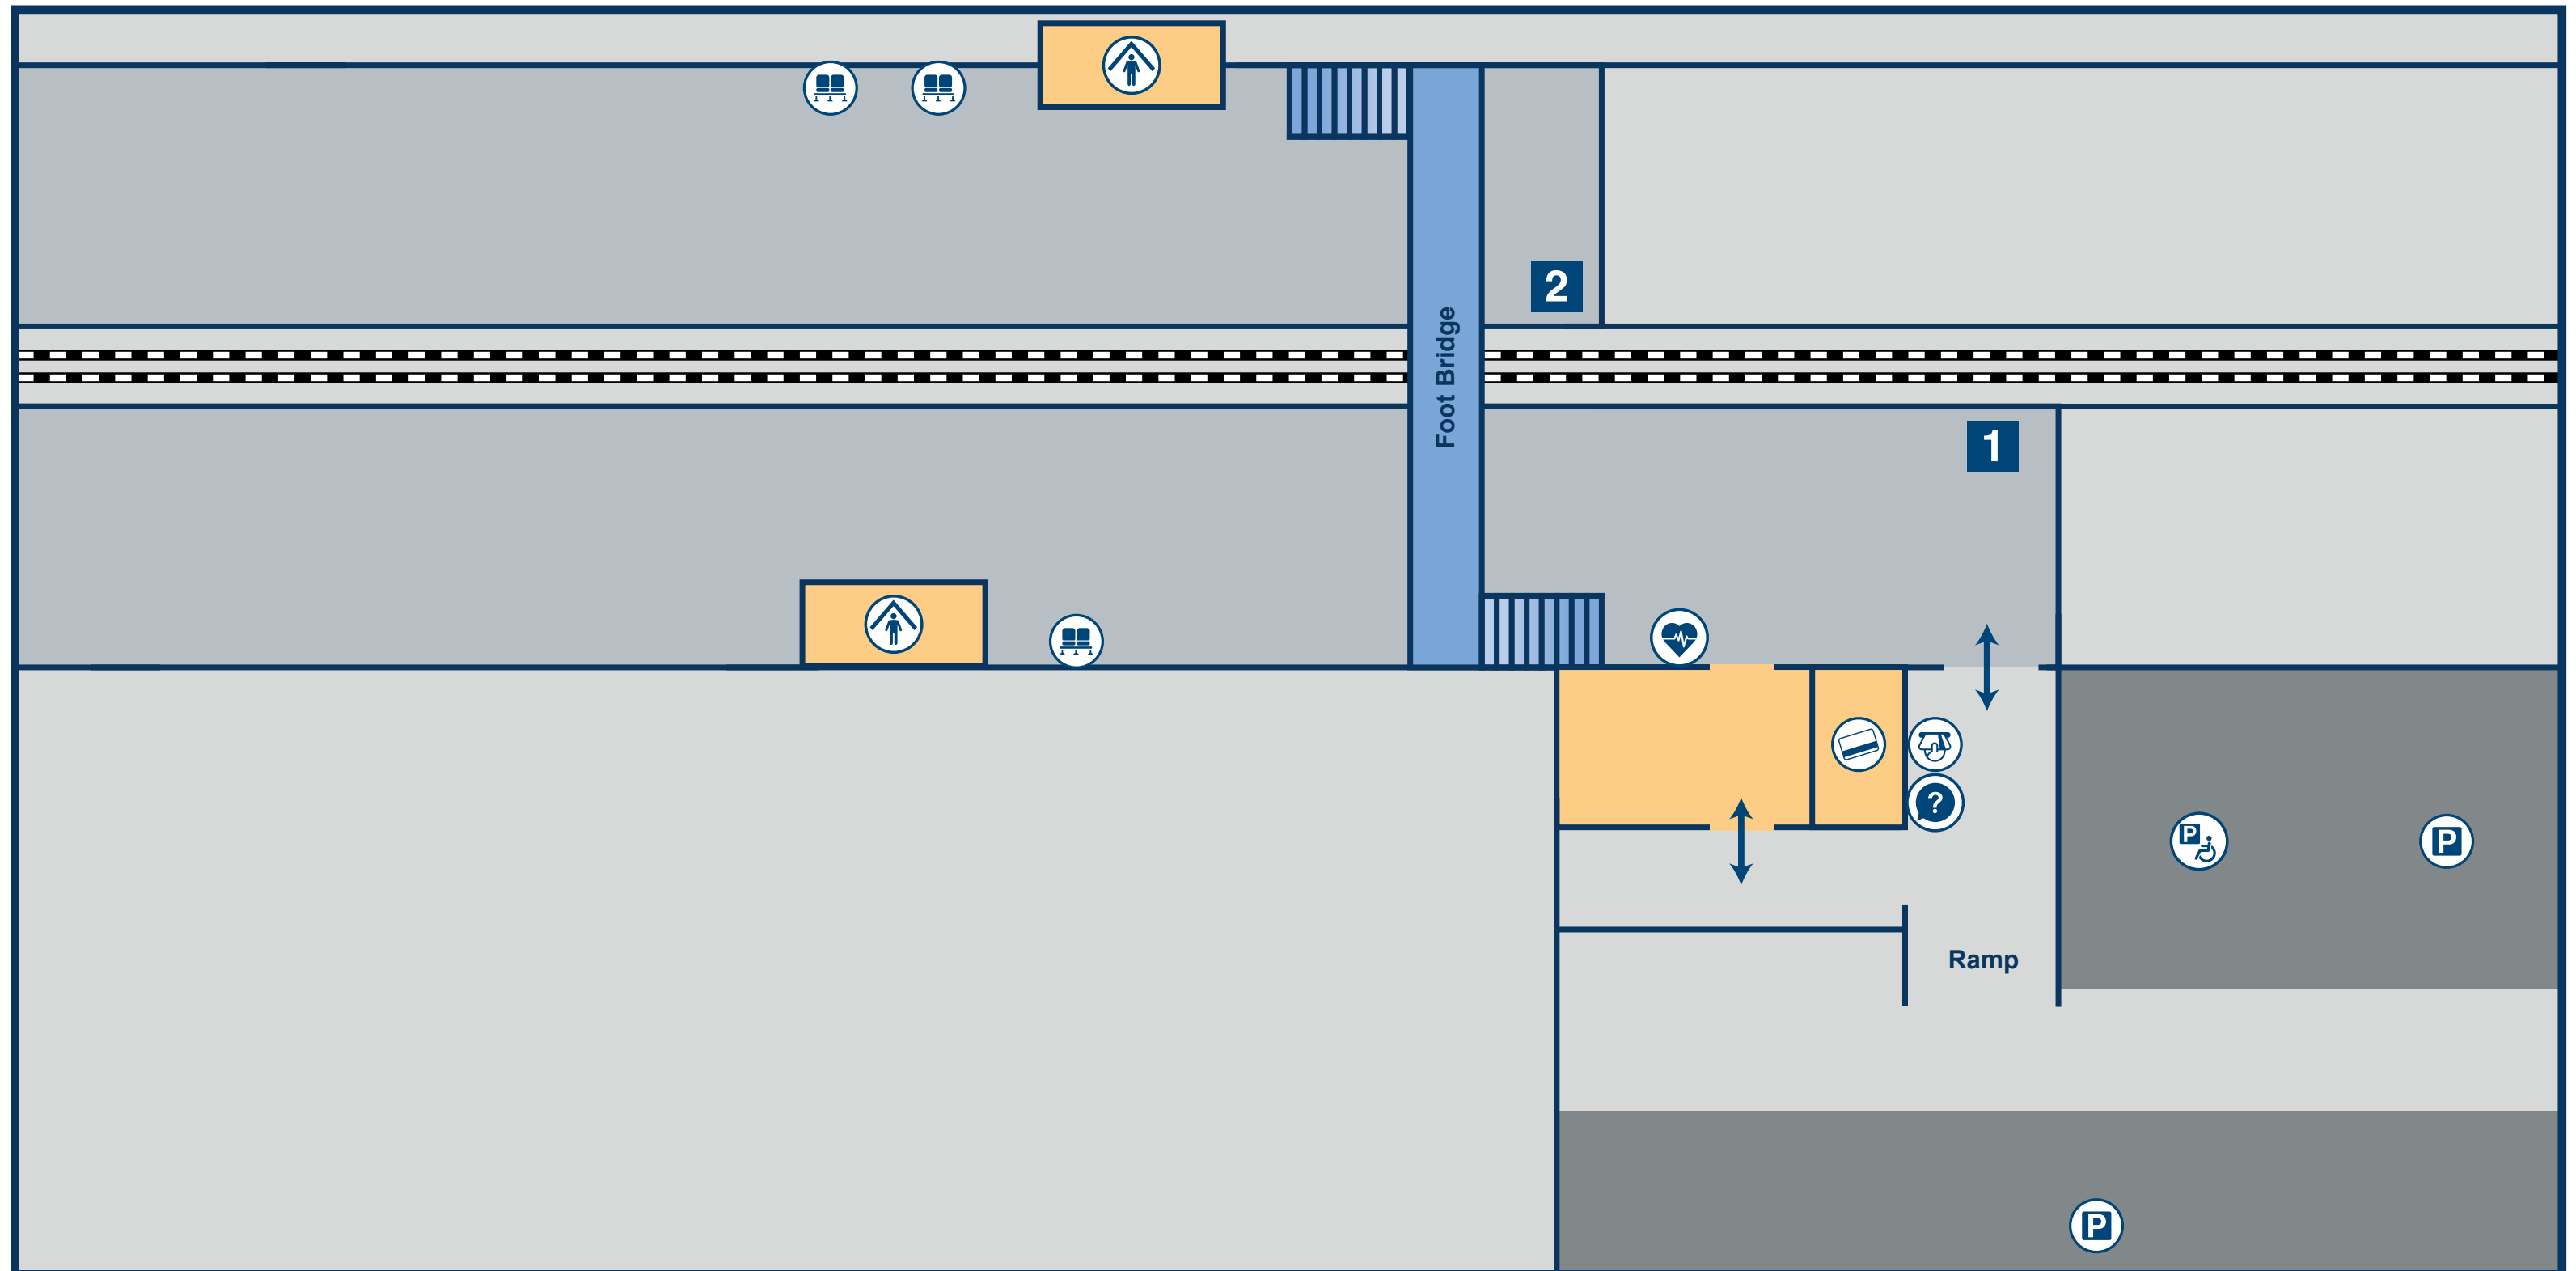

Newington Station Plan

Key

Car Park

Entrance / Exit

Defibrillator

Disabled Parking

Platform

Seats

Shelter

Ticket Machine

Ticket Office