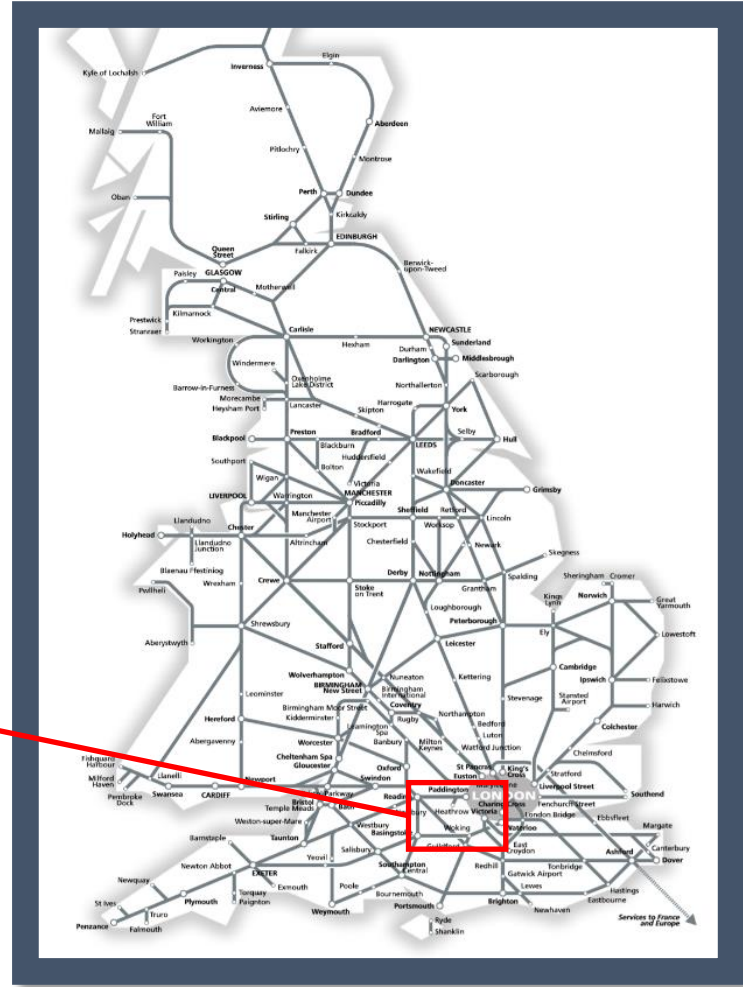

# Buses replace trains between Bracknell and Reading

TOC affected: South Western Railway

**Key:**

	Engineering Works
	Bus Replacement Services