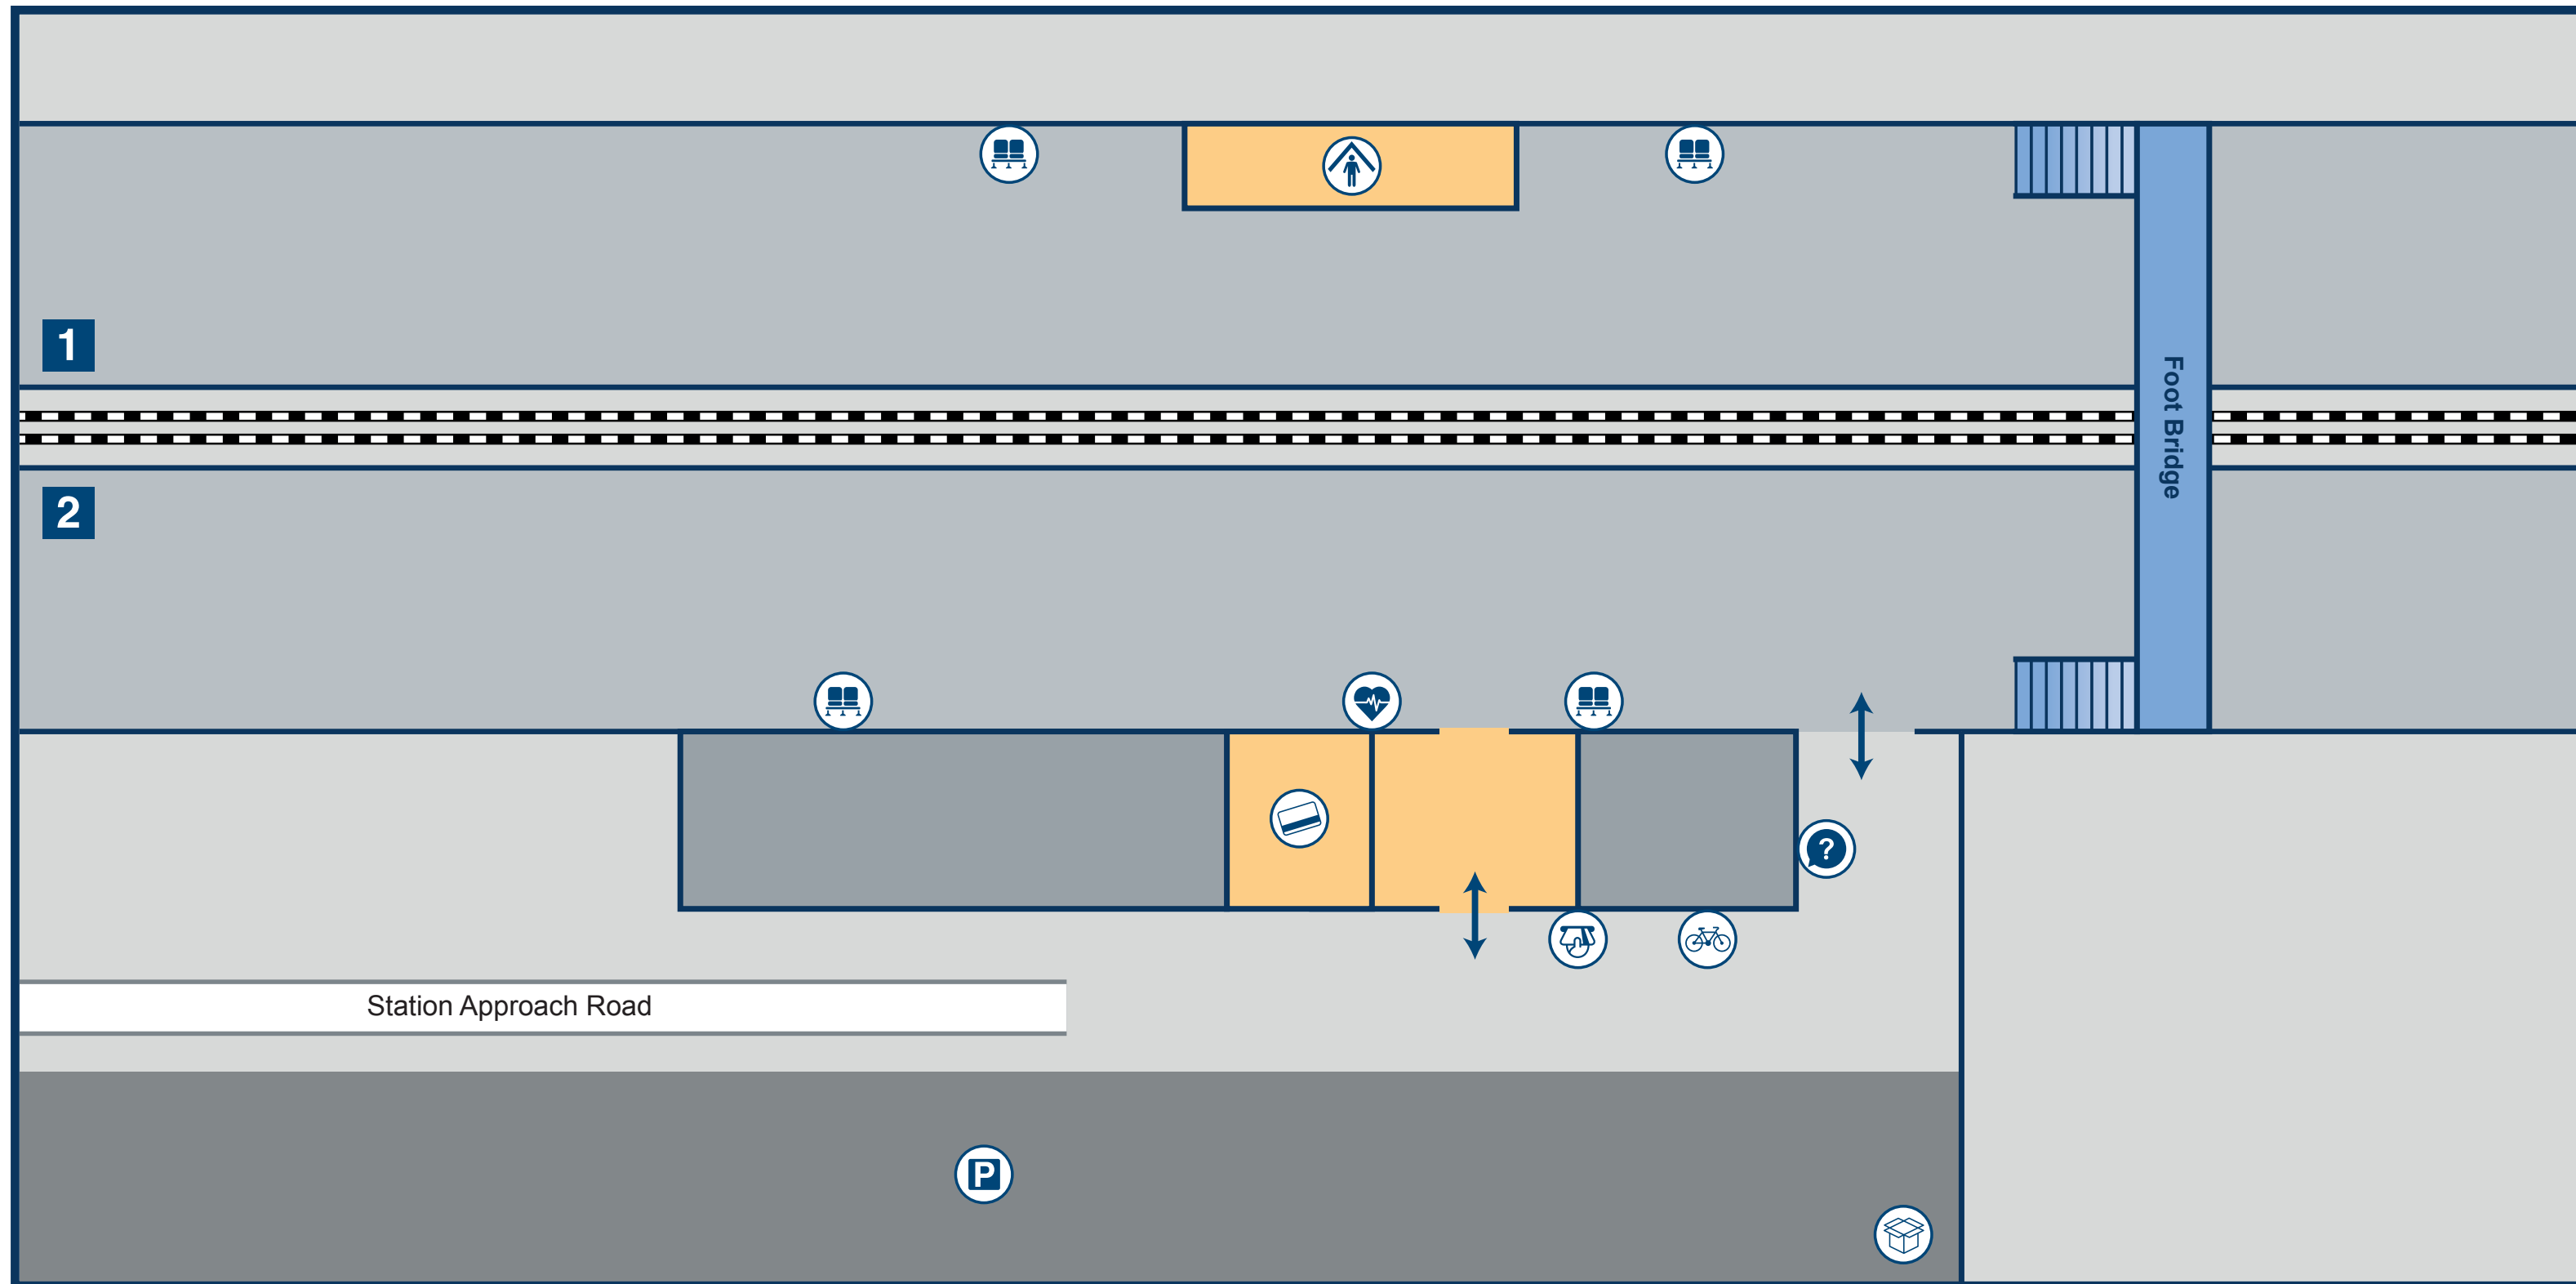

Lenham Station Plan

Key

- | | | | |
|---|--|--|--|
|  Car Park |  Entrance / Exit |  Platform |  Ticket Machine |
|  Cycle Rack |  Help Point |  Seats |  Ticket Office |
|  Defibrillator |  Parcel Hub |  Shelter | |