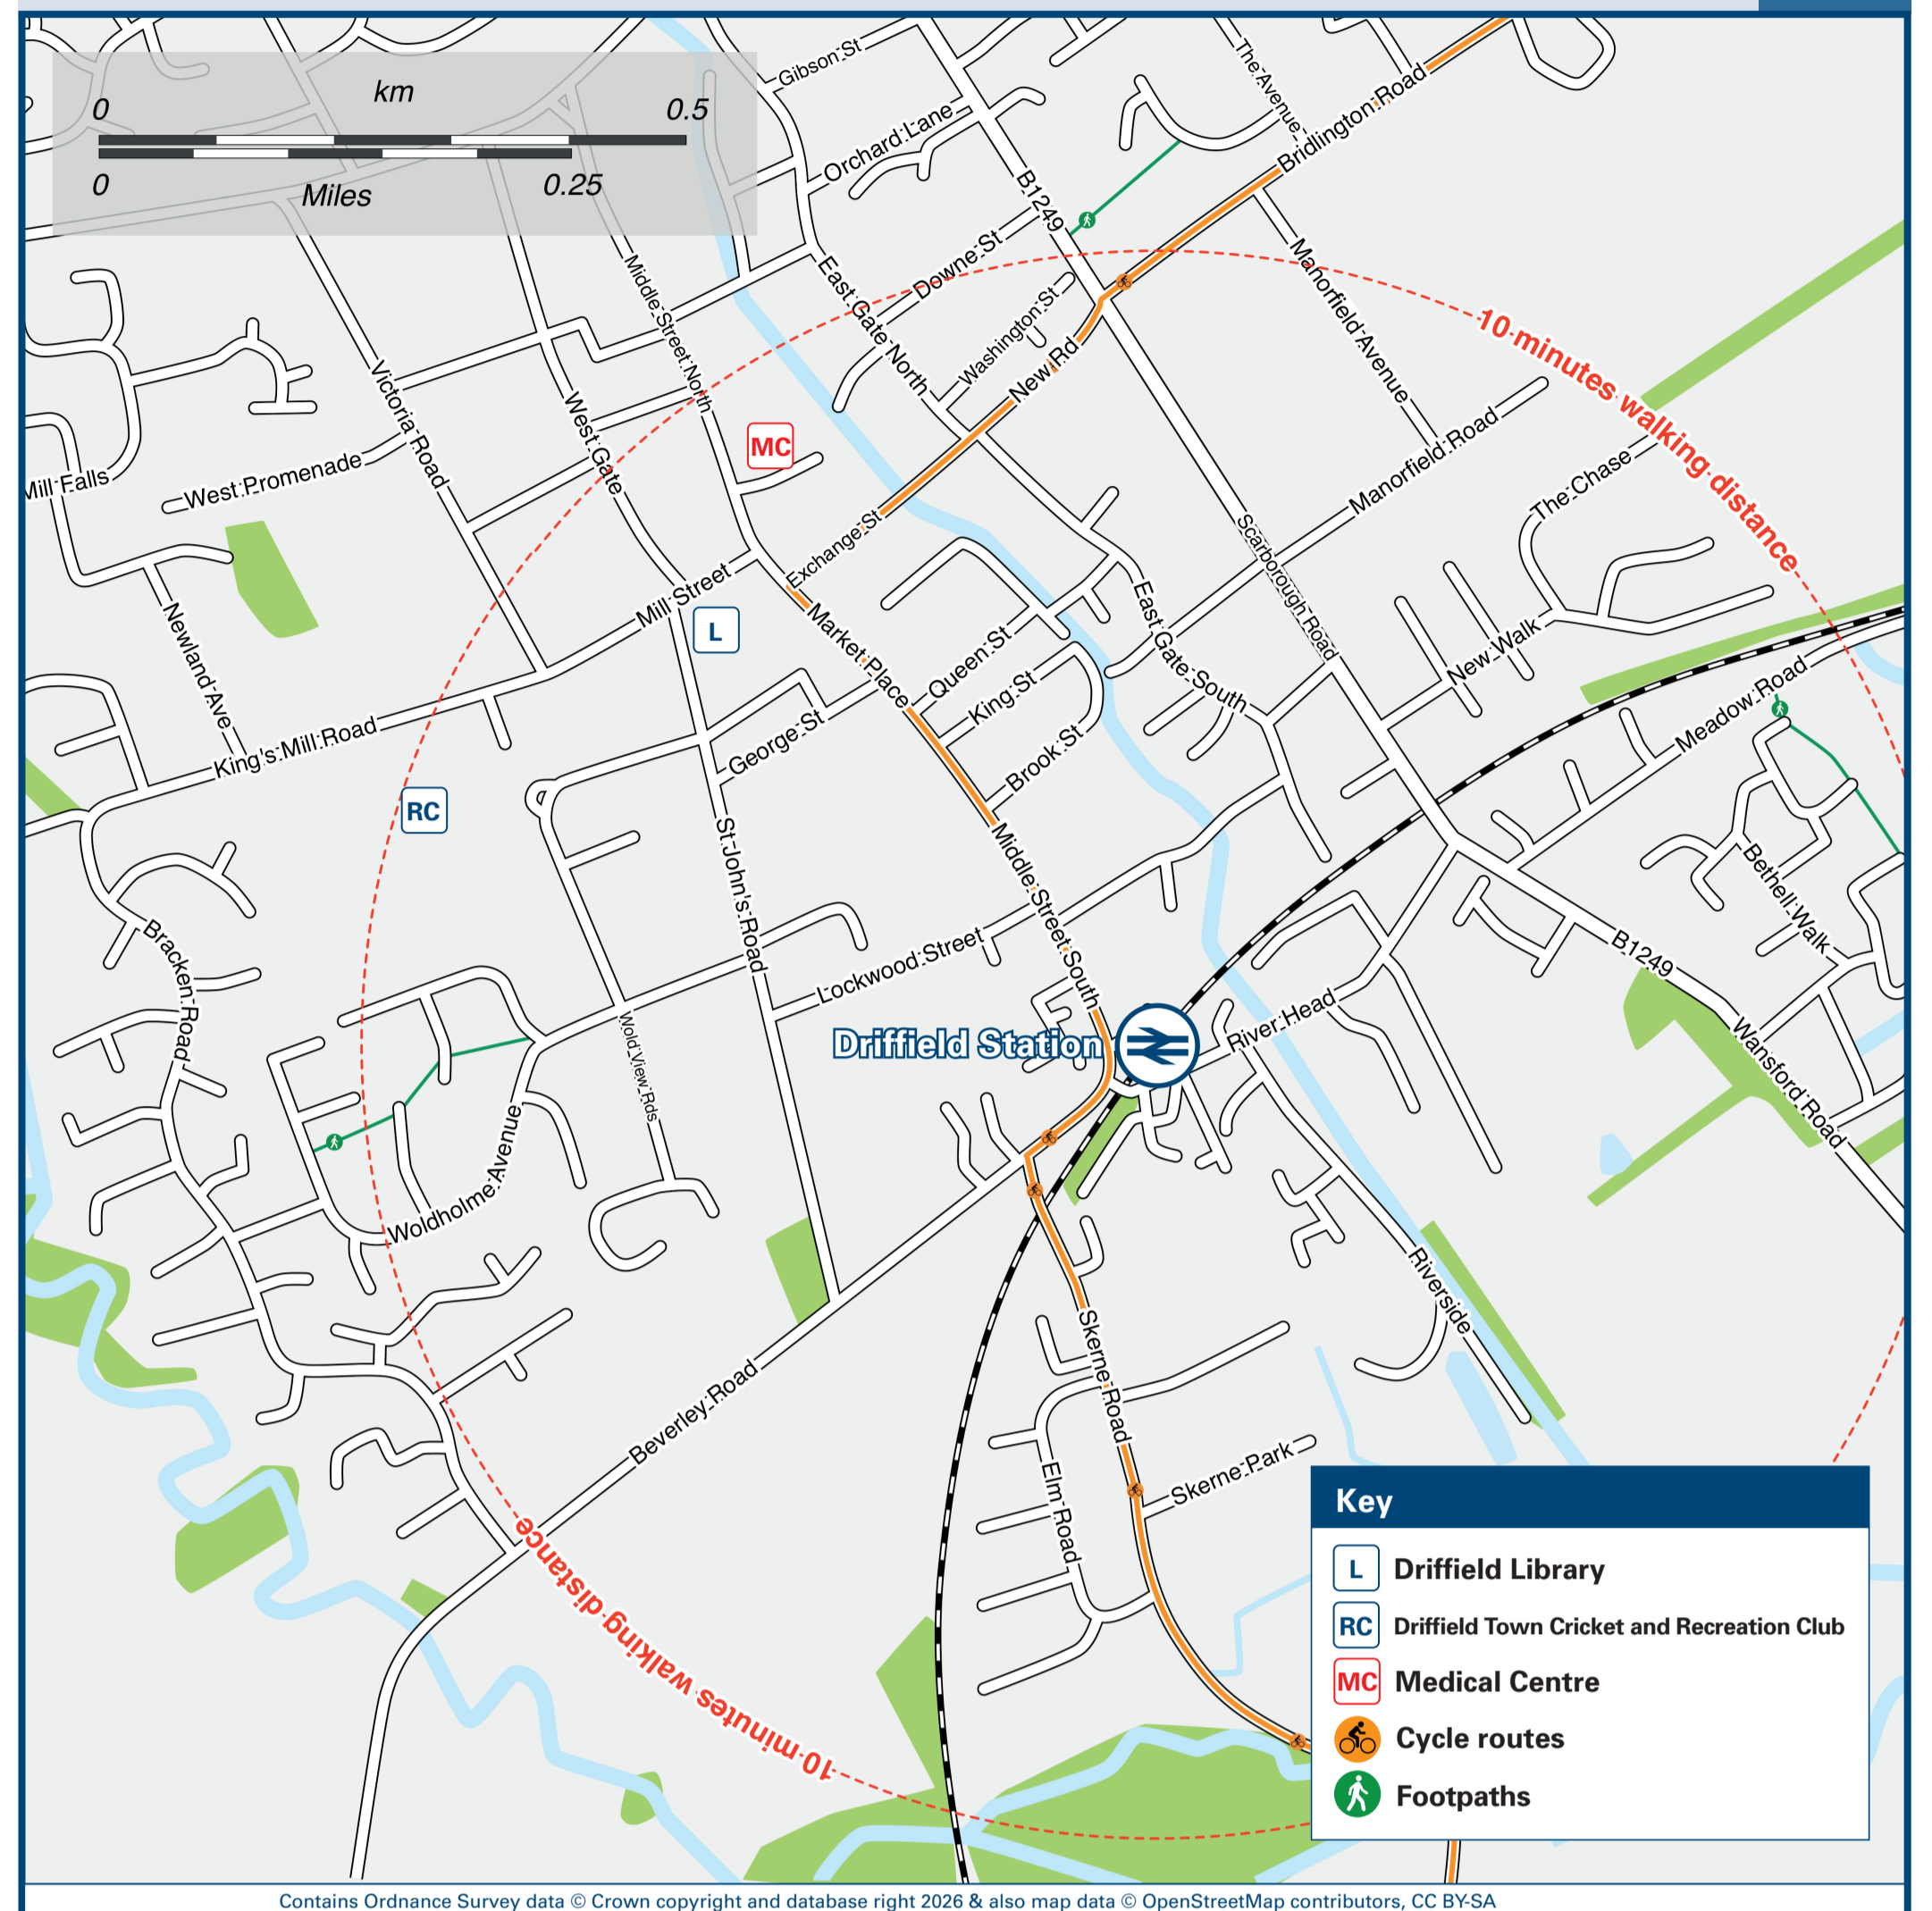

Local area map

Key

- **L** Drifffield Library
- **RC** Drifffield Town Cricket and Recreation Club
- **MC** Medical Centre
- **CR** Cycle routes
- **FP** Footpaths

Main destinations by bus

(Data correct at February 2026)

DESTINATION	BUS ROUTES	BUS STOP
Alfred Bean Hospital	41	B
Bainton	X45#	A
Barmston	136*	A
Beeford	136*	A
Beswick	41, 141#	A
Beverley	41, 141#	A
Bridlington	41, 136*, 141#	A
Brigham (Crossroads)	136*	A
Burton Agnes (for Burton Agnes Hall)	41, 141#	B
Camaby	41, 141#	B
Dunswell	41	A

DESTINATION	BUS ROUTES	BUS STOP
Eastrington	X45#	A
Fraisthorpe (A165)	136*	A
Haisthorpe	41	B
Hutton Cranswick	41, 141#	A
Kirkbun	X45#	A
Leconfield	41, 141#	A
Lissett	136*	A
Market Weighton	X45#	A
Middleton on the Wolds	X45#	A
Nafferton	41, 141#	B
North Dalton	X45#	A

DESTINATION	BUS ROUTES	BUS STOP
North Frodingham	136*	A
Skipsea	136*	A
Thornholme	41, 141#	B
Ulrome	136*	A
Wansford	136*	A
Watton	41, 141#	A
Woodmansey	41	A

Notes

Bus routes 41 runs daily services, Mondays to Sundays.
For bus times and days of operation please contact Traveline on www.traveline.info or call: 0871 200 22 33

D Direct trains operate to this destination from this station.

Bus routes 141 & X45 run limited daytime services on Mondays to Saturdays, only. No evenings or Sundays services.

* Bus routes 136 & 141 run limited daytime services, daily.

Taxis

Drifffield station is served by a taxi rank or cab office. Check availability before travelling, and pre-book if necessary. Please consider using the following local operators: (Inclusion of this number doesn't represent any endorsement of the taxi firm)

A-b Cars
07746 636 666

Mally's Taxis
01377 241 518

Omay Taxi
07444 168 374

East Riding Cars
01377 250 200

Further information about all onward travel

Local Cycle Info eastriding.gov.uk For more information about cycle routes.	National Cycle Info walkwheelcycletrust.org.uk	Bus Times See timetable displays at bus stops. www.traveline.info 0871 200 22 33 call cost 13p per minute plus your phone company's access charge	PlusBus plusbus.info PlusBus is a discount price 'bus pass' that you buy with your train ticket. It gives you unlimited bus travel around your chosen town, on participating buses. Visit www.plusbus.info

National Rail Enquiries

Online nationalrail.co.uk	NRE App Free National Rail Enquiries app for iOS and Android	Social Media facebook.com/nationalrailenq @nationalrailenq	Alert Me You can sign up to Alert Me messages on the National Rail Enquiries website where you can receive train and platform notifications directly to your smart phone. nationalrail.co.uk/alertme	Contact Centre 03457 48 49 50 Calls cost no more than calls to geographic numbers (01 or 02) and may be recorded.	PlusBike nationalrail.co.uk/plusbike For more information.