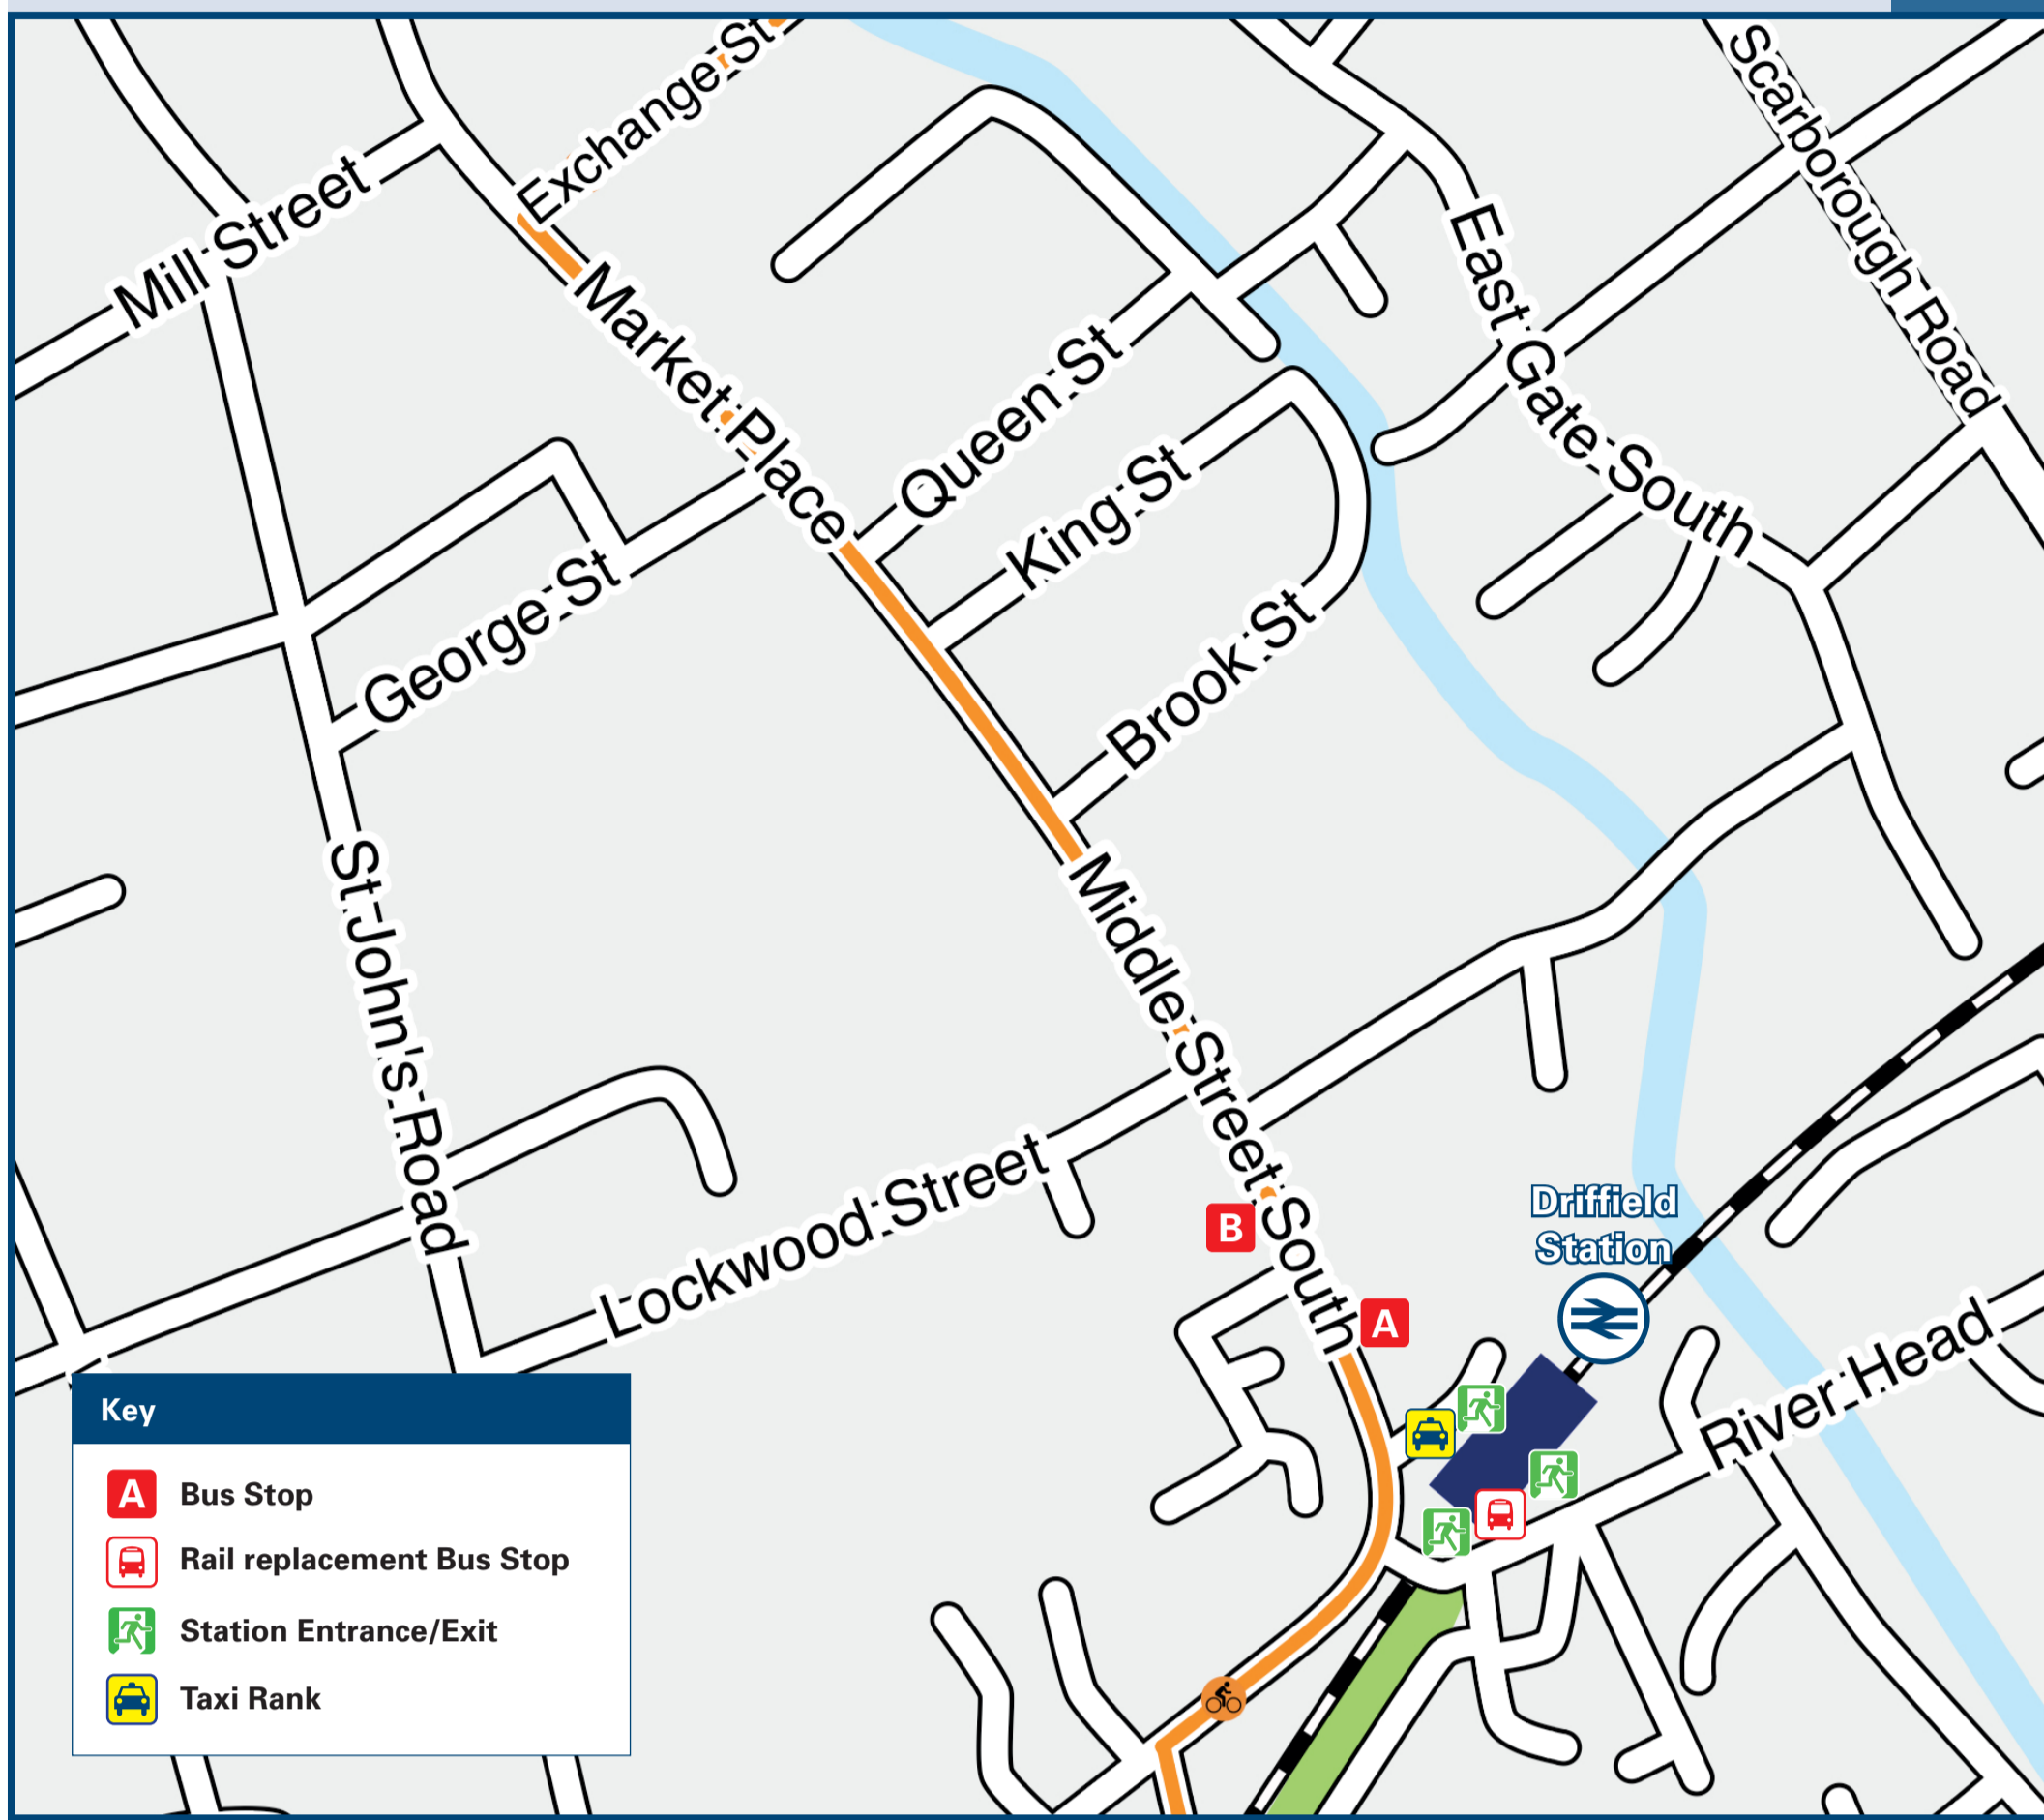

Drifffield Station

Onward Travel Information

Buses and Taxis

Key

- **A** Bus Stop
- **RB** Rail replacement Bus Stop
- **SE** Station Entrance/Exit
- **TR** Taxi Rank

Rail replacement buses pick-up/drop-off on River Head, by the Woodlands Care home, 40m from Station.