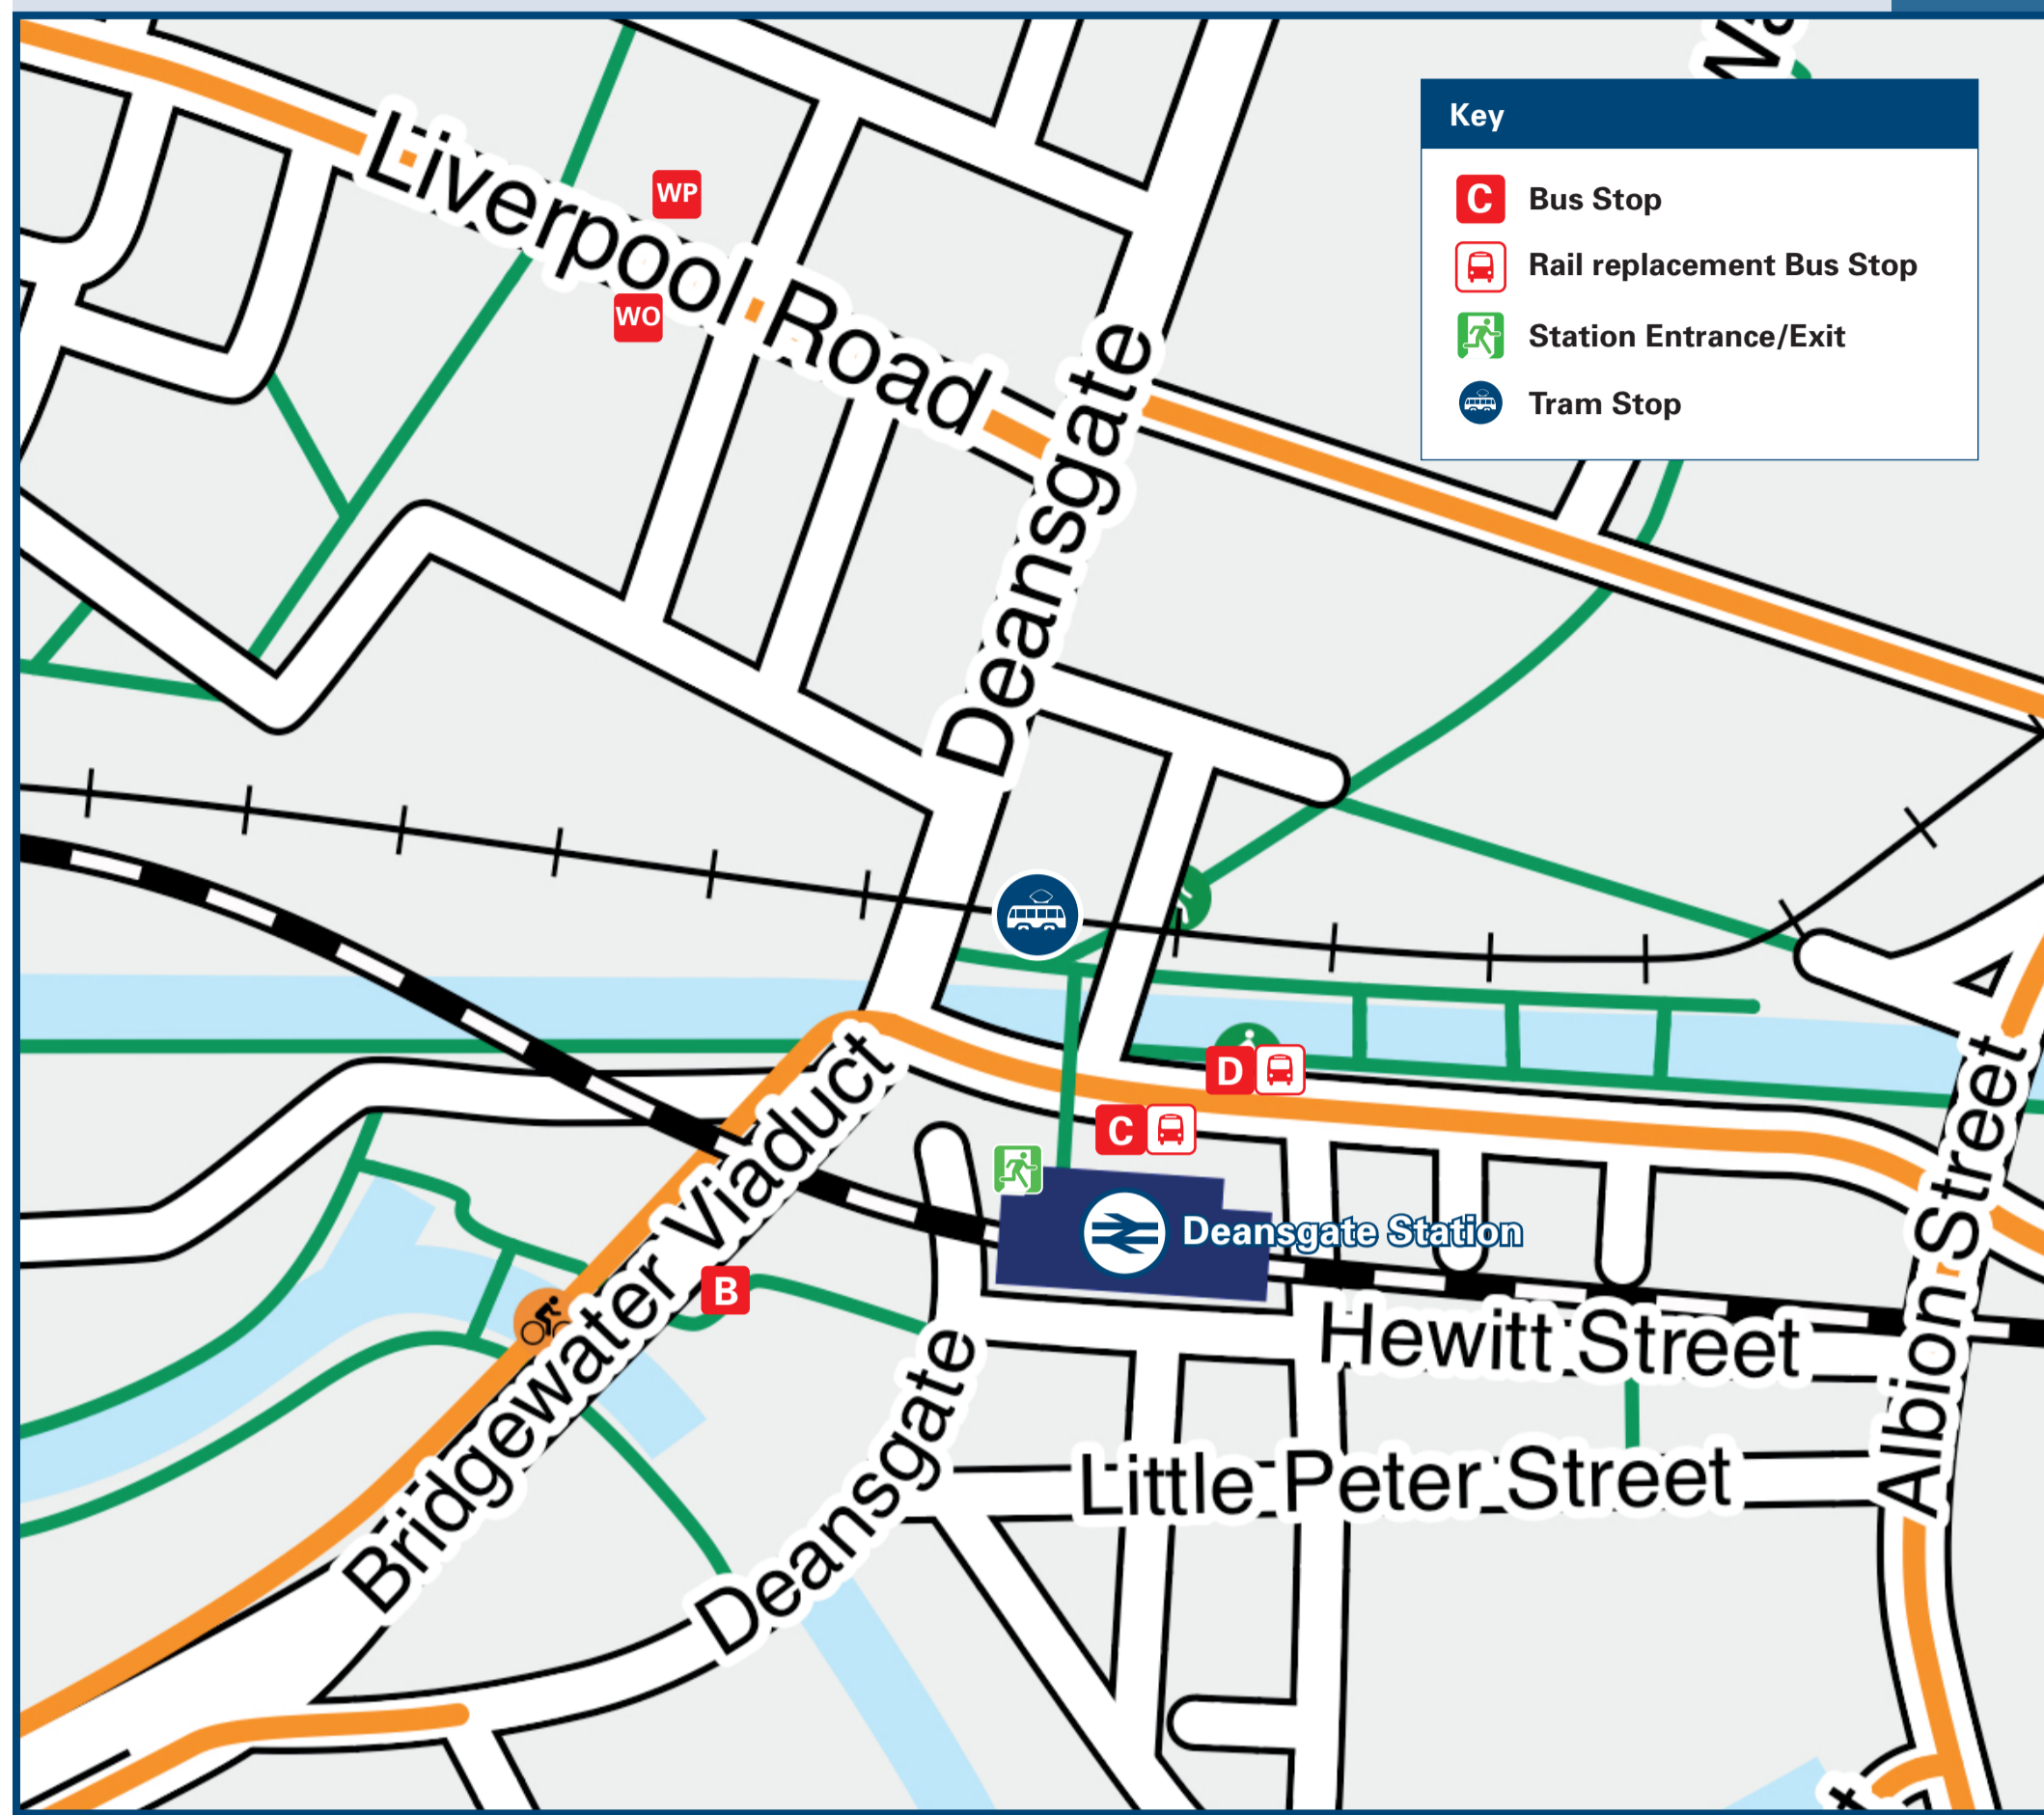

Deansgate Station

Onward Travel Information

Buses and Trams

Rail replacement services depart from bus stops on Whitworth Street.

Local area map

Deansgate is a PlusBus area

Add PlusBus to your train ticket—now available on eTicket from leading rail ticketing apps—for unlimited bus travel in the PlusBus zone in your destination town or city. Visit www.plusbus.info

DESTINATION	BUS/TRAM ROUTES	BUS/TRAM STOP
Manchester (Science+Industry Museum)	(10 minutes walk from this station to this destination) 1(Free Bus)	C
Manchester United FC (Old Trafford)###	Tram	Tram Stop
Manchester Victoria Station	255	B, C
MediaCityUK	Tram	Tram Stop
Monton	30	WO
Oldham	33*	WO
Old Trafford	Tram	Tram Stop
Ordsall	255	C
Prestwich	255	B
Radcliffe	30, 33	WO
Rochdale	Tram	Tram Stop
St Werburgh's Road	Tram	Tram Stop
Salford Quays	Tram	Tram Stop
Stretford	30	WO
The Lowry	Tram	Tram Stop
	255	B, C
	30	WO

Notes

- PlusBus destination, please see below for details.
- Bus routes 1(Free Bus), 30, 33 and 255 operate daily services.
- Metrolink trams depart from Deansgate-Castlefield tram stop, opposite this station via the footbridge.
- Plusbus ticketing is not valid on the Metrolink tram network.
- For bus and tram times please see bus and tram stop timetables, or contact Traveline on www.traveline.info or call: 0871 200 22 33
- Direct trains operate to Manchester Airport from this station and Manchester Piccadilly station.
- # Extensive bus connections are available at Piccadilly Gardens Interchange.
- ## Extensive bus connections are available at Shudehill Interchange.
- ### To Old Trafford Stadium alight the tram at Wharfside; bus 30 at Sir Alex Ferguson Way or bus 255 at Chester Road/Warwick Road.
- ~ To this destination change trams at Cornbrook.
- * Bus route 33 operates Mondays to Saturdays only to this destination.