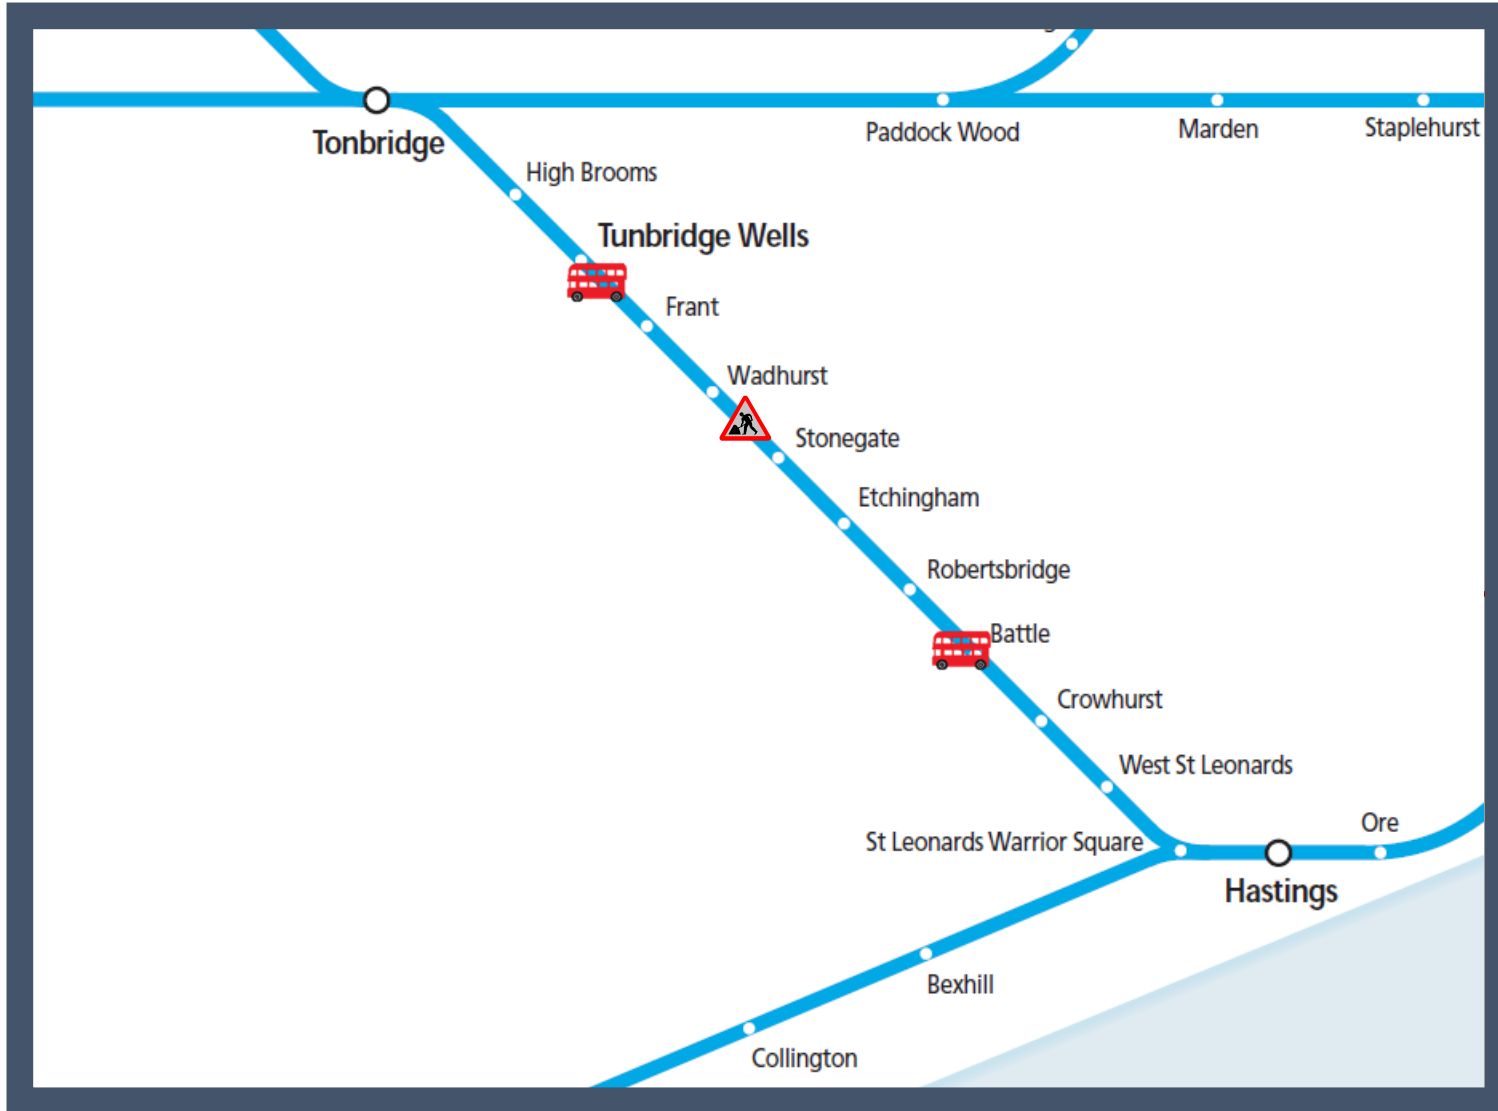

Buses replace trains between Tunbridge Wells and Battle

TOC affected: Southeastern

Key:

Engineering Works

Bus Replacement Services