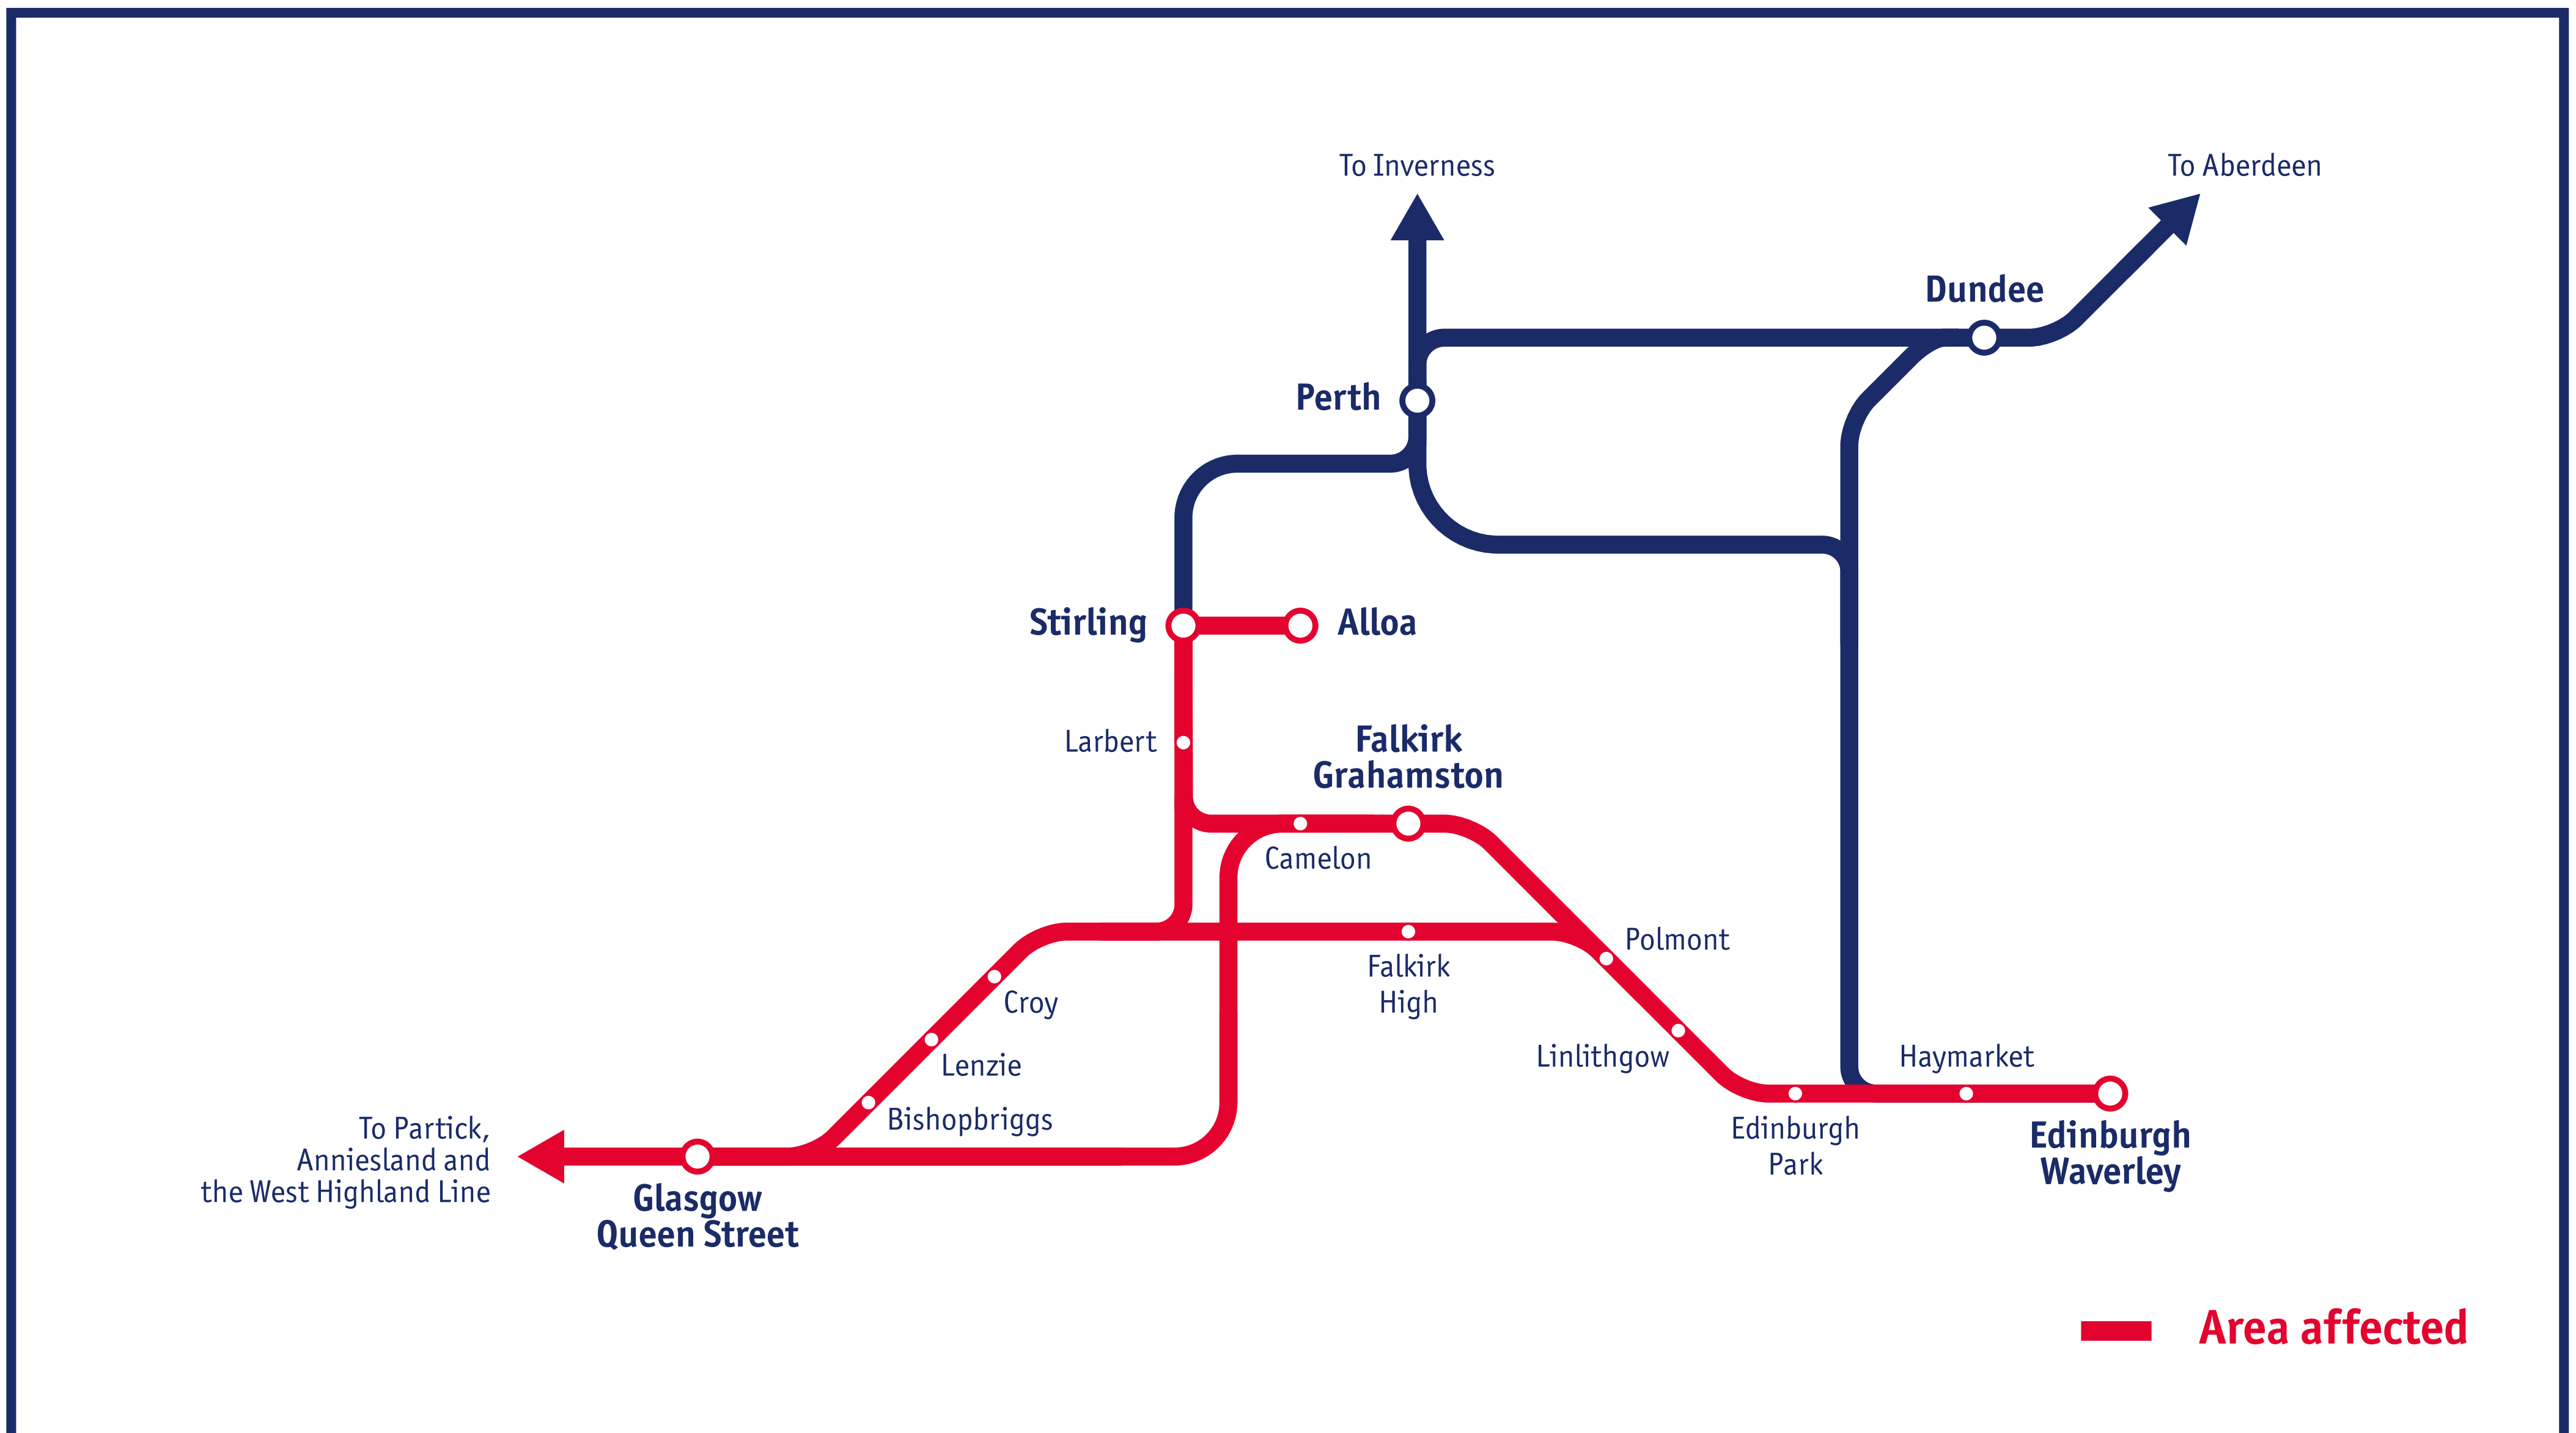

# Service Alterations

Glasgow to Edinburgh (via Falkirk High) • Glasgow to Stirling & Alloa  
Glasgow to Anniesland • Glasgow to Crianlarich

**Sunday 26 April**

If you travel to / from any of the stations marked in red above, your journey may be affected as follows:

## Glasgow Queen St – Aberdeen / Inverness / Elgin services

- Train services will depart from, and arrive into Glasgow Queen St at revised times, and are diverted between Glasgow and Stirling.

## Glasgow Queen St – Edinburgh (via Falkirk High) services

- Train services are diverted and do not call at Croy and Falkirk High, but call additionally at Cumbernauld and Falkirk Grahamston.
- Services will depart from, and arrive into Glasgow Queen St at revised times.
- Connecting bus services operate between Croy and Cumbernauld to connect with trains at Cumbernauld, and between Falkirk High and Falkirk Grahamston.

## Glasgow Queen St – Alloa services

- Train services operate between Glasgow Queen St and Stirling at revised times, and are diverted via Cumbernauld.
- A separate train service also operates between Stirling and Alloa.
- Buses replace trains between Glasgow Queen St and Cumbernauld to connect with trains, calling Bishopbriggs, Lenzie and Croy.