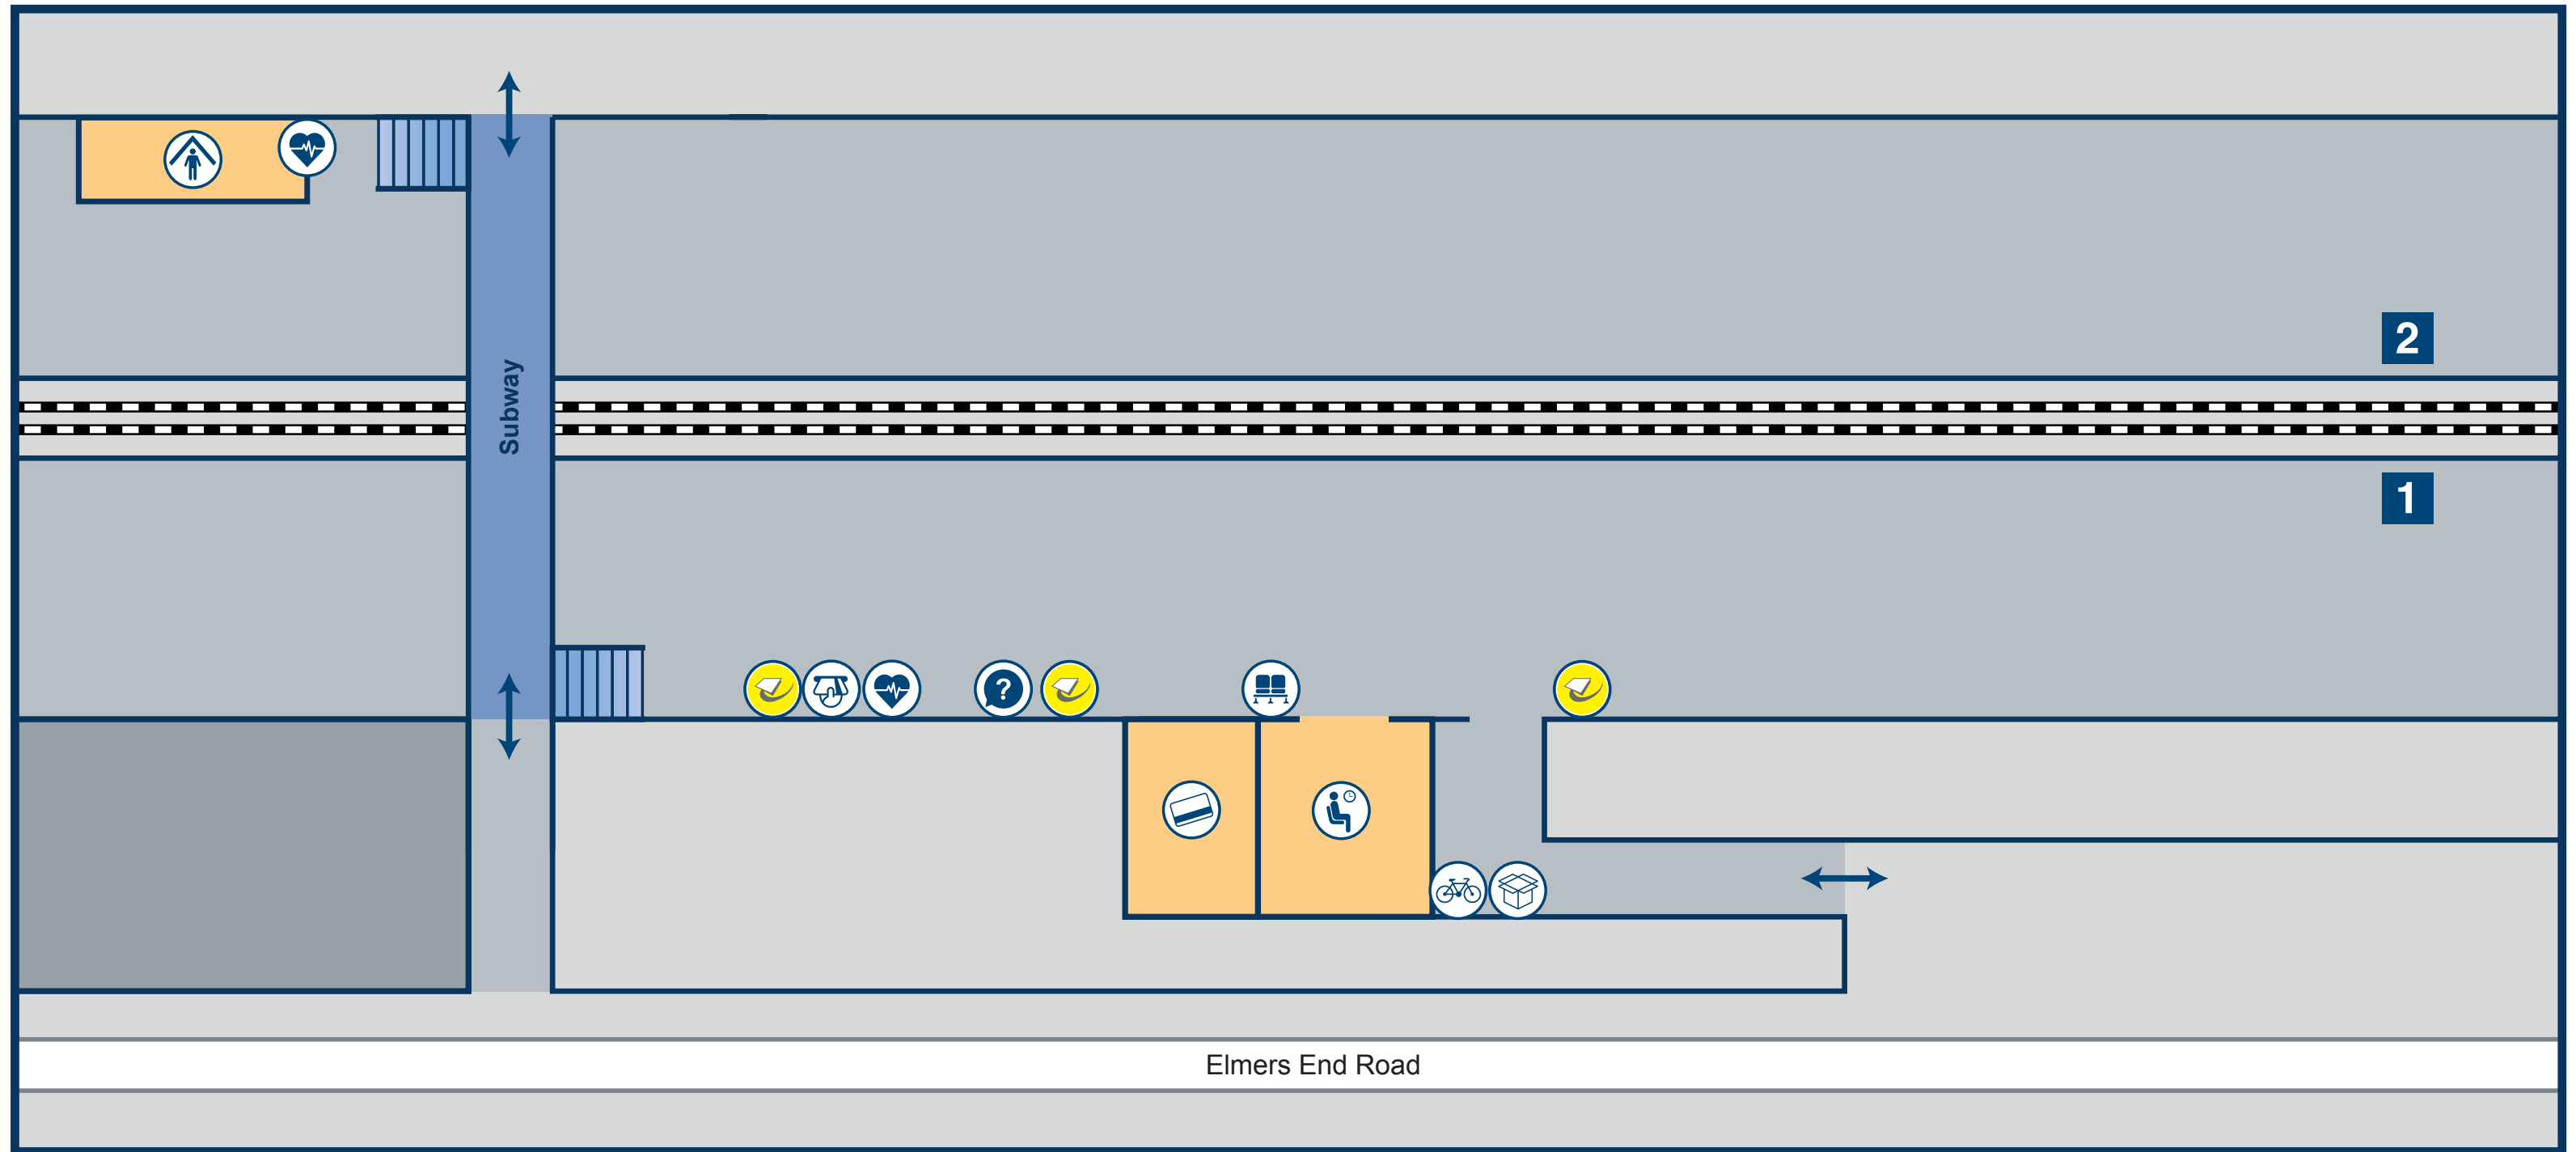

Eden Park Station Plan

| Key | | | |
|---|-----------------|---|--------------------|
|  | Cycle Rack |  | Help Point |
|  | Defibrillator |  | Oyster Card Reader |
|  | Entrance / Exit |  | Parcel Hub |
| | |  | Platform |
| | |  | Seats |
| | |  | Shelter |
| | |  | Ticket Machine |
| | |  | Ticket Office |
| | |  | Waiting Room |