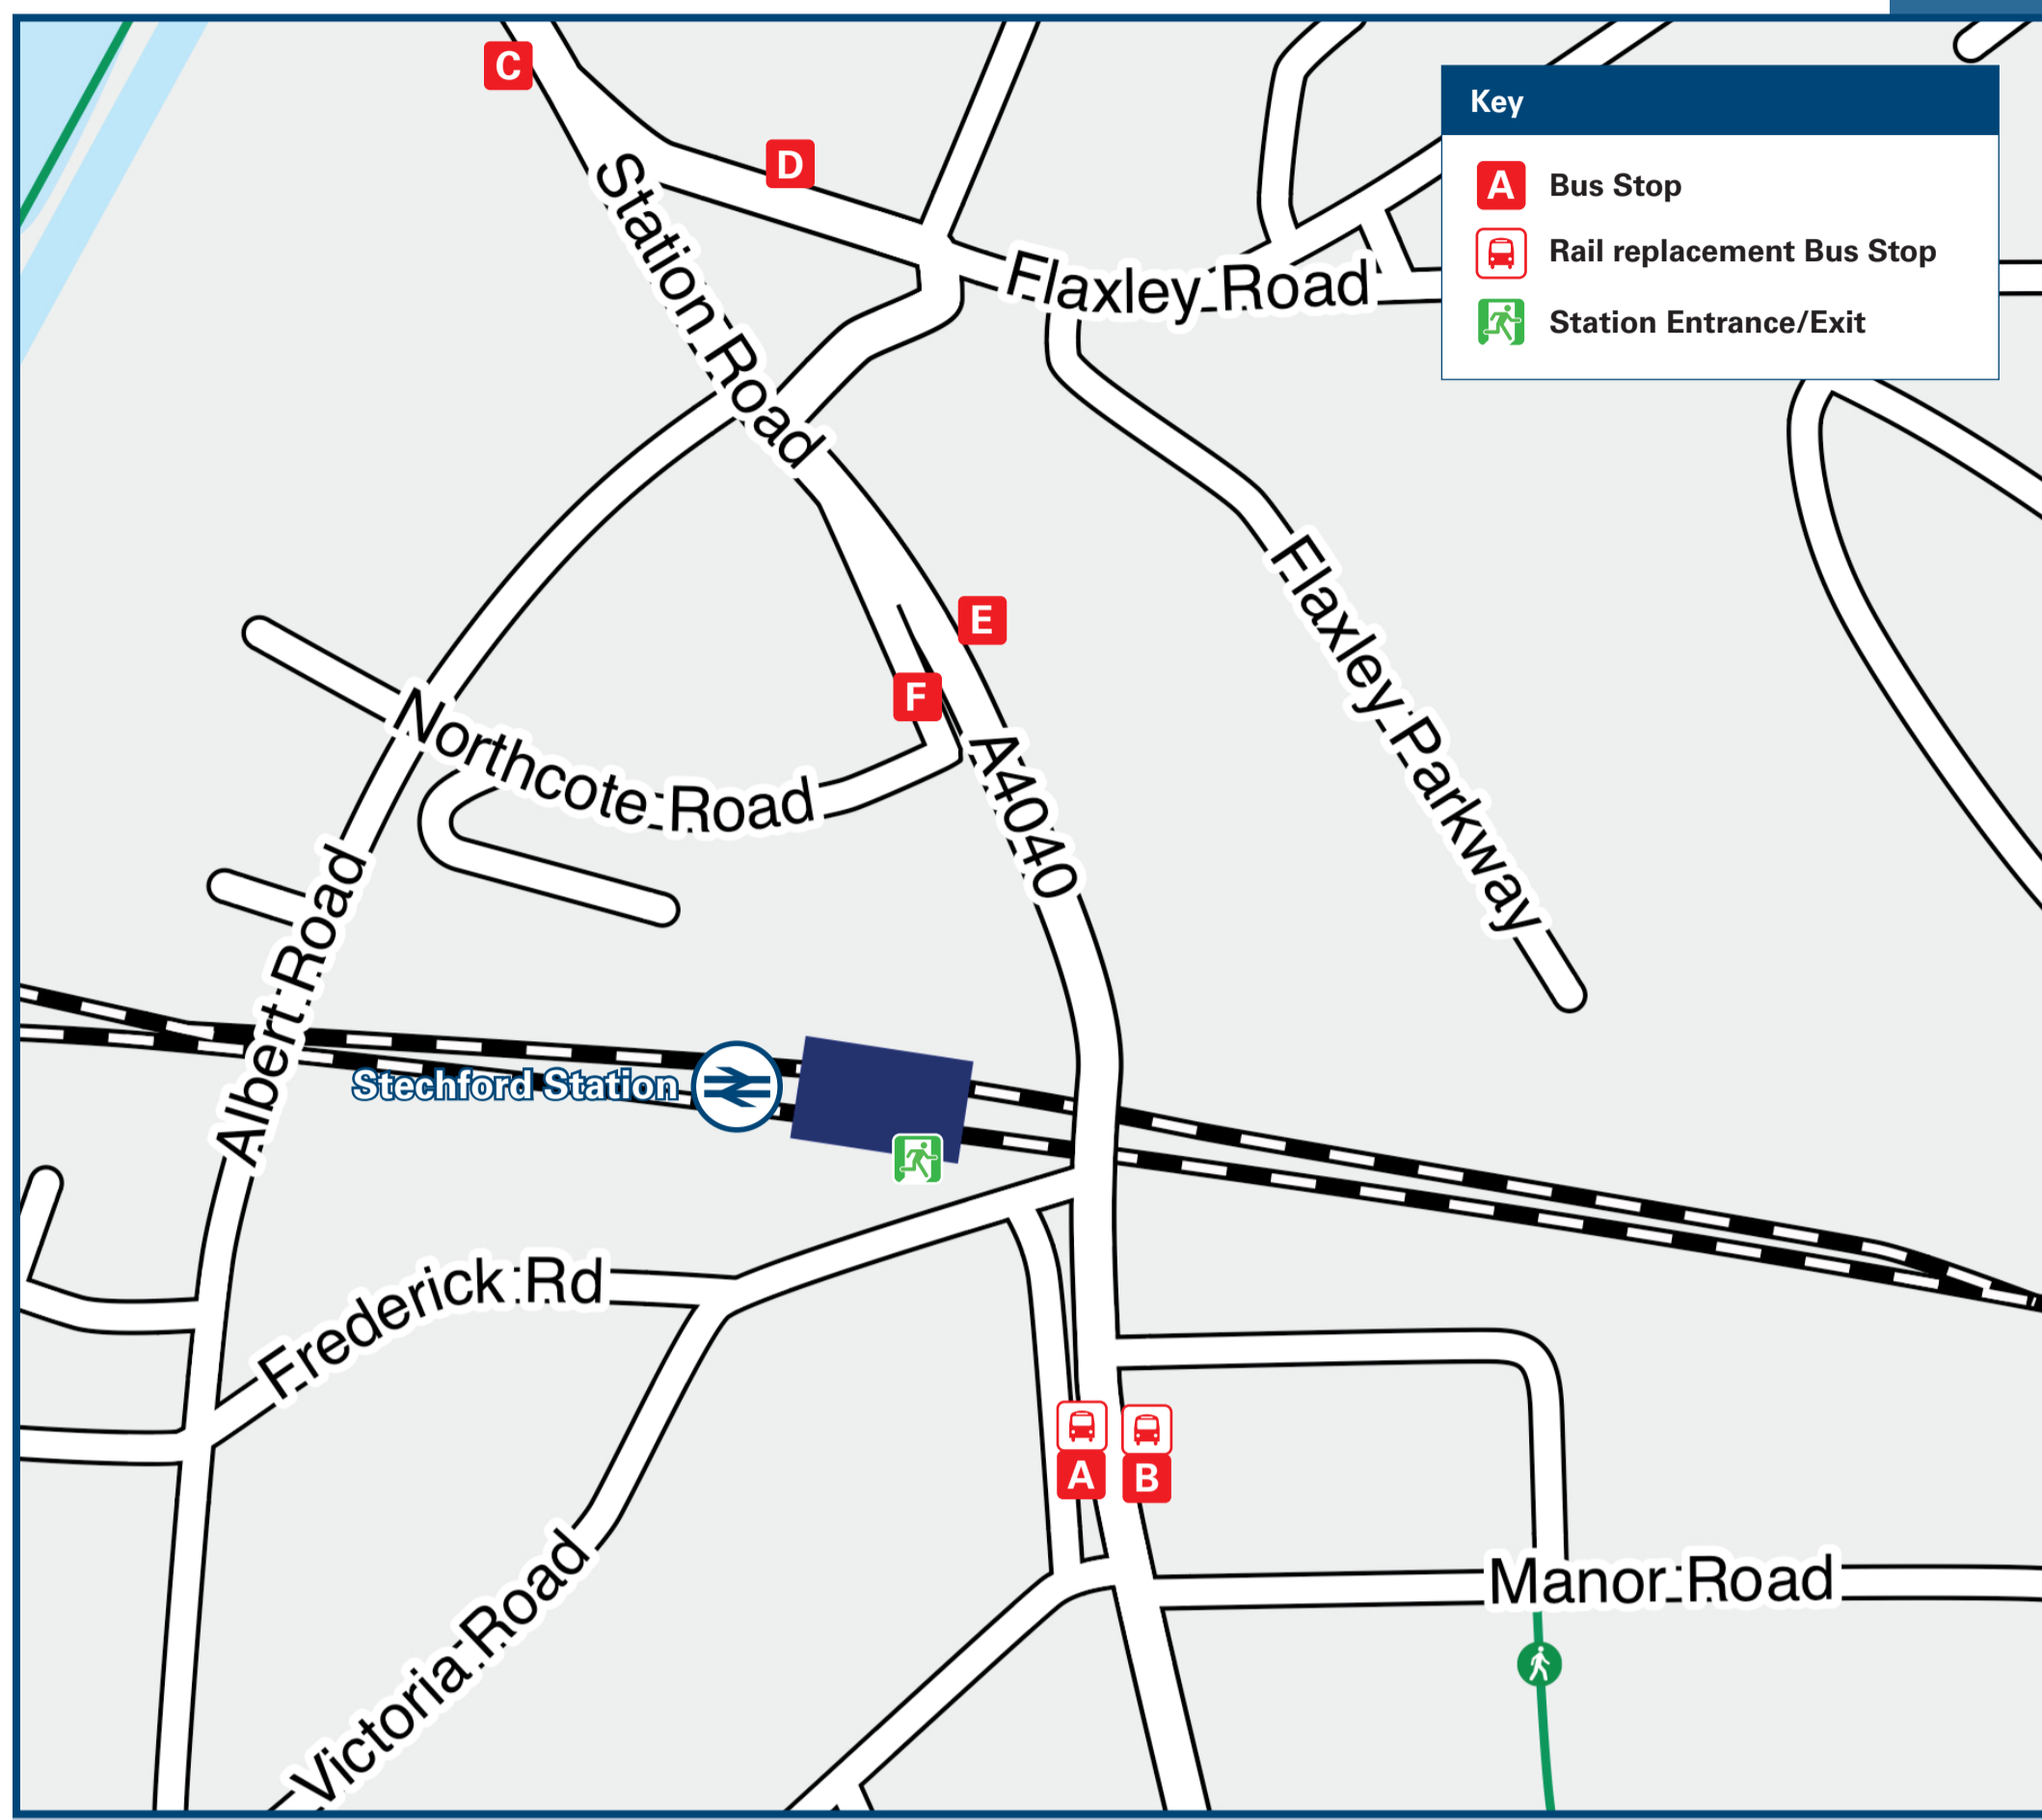

Stechford Station

Onward Travel Information

Buses

Rail replacement buses towards Birmingham will use the 11C bus stop (stop **B** on the map) on Station Road and towards Coventry will use the 11A bus stop (stop **A** on the map) on Station Road.