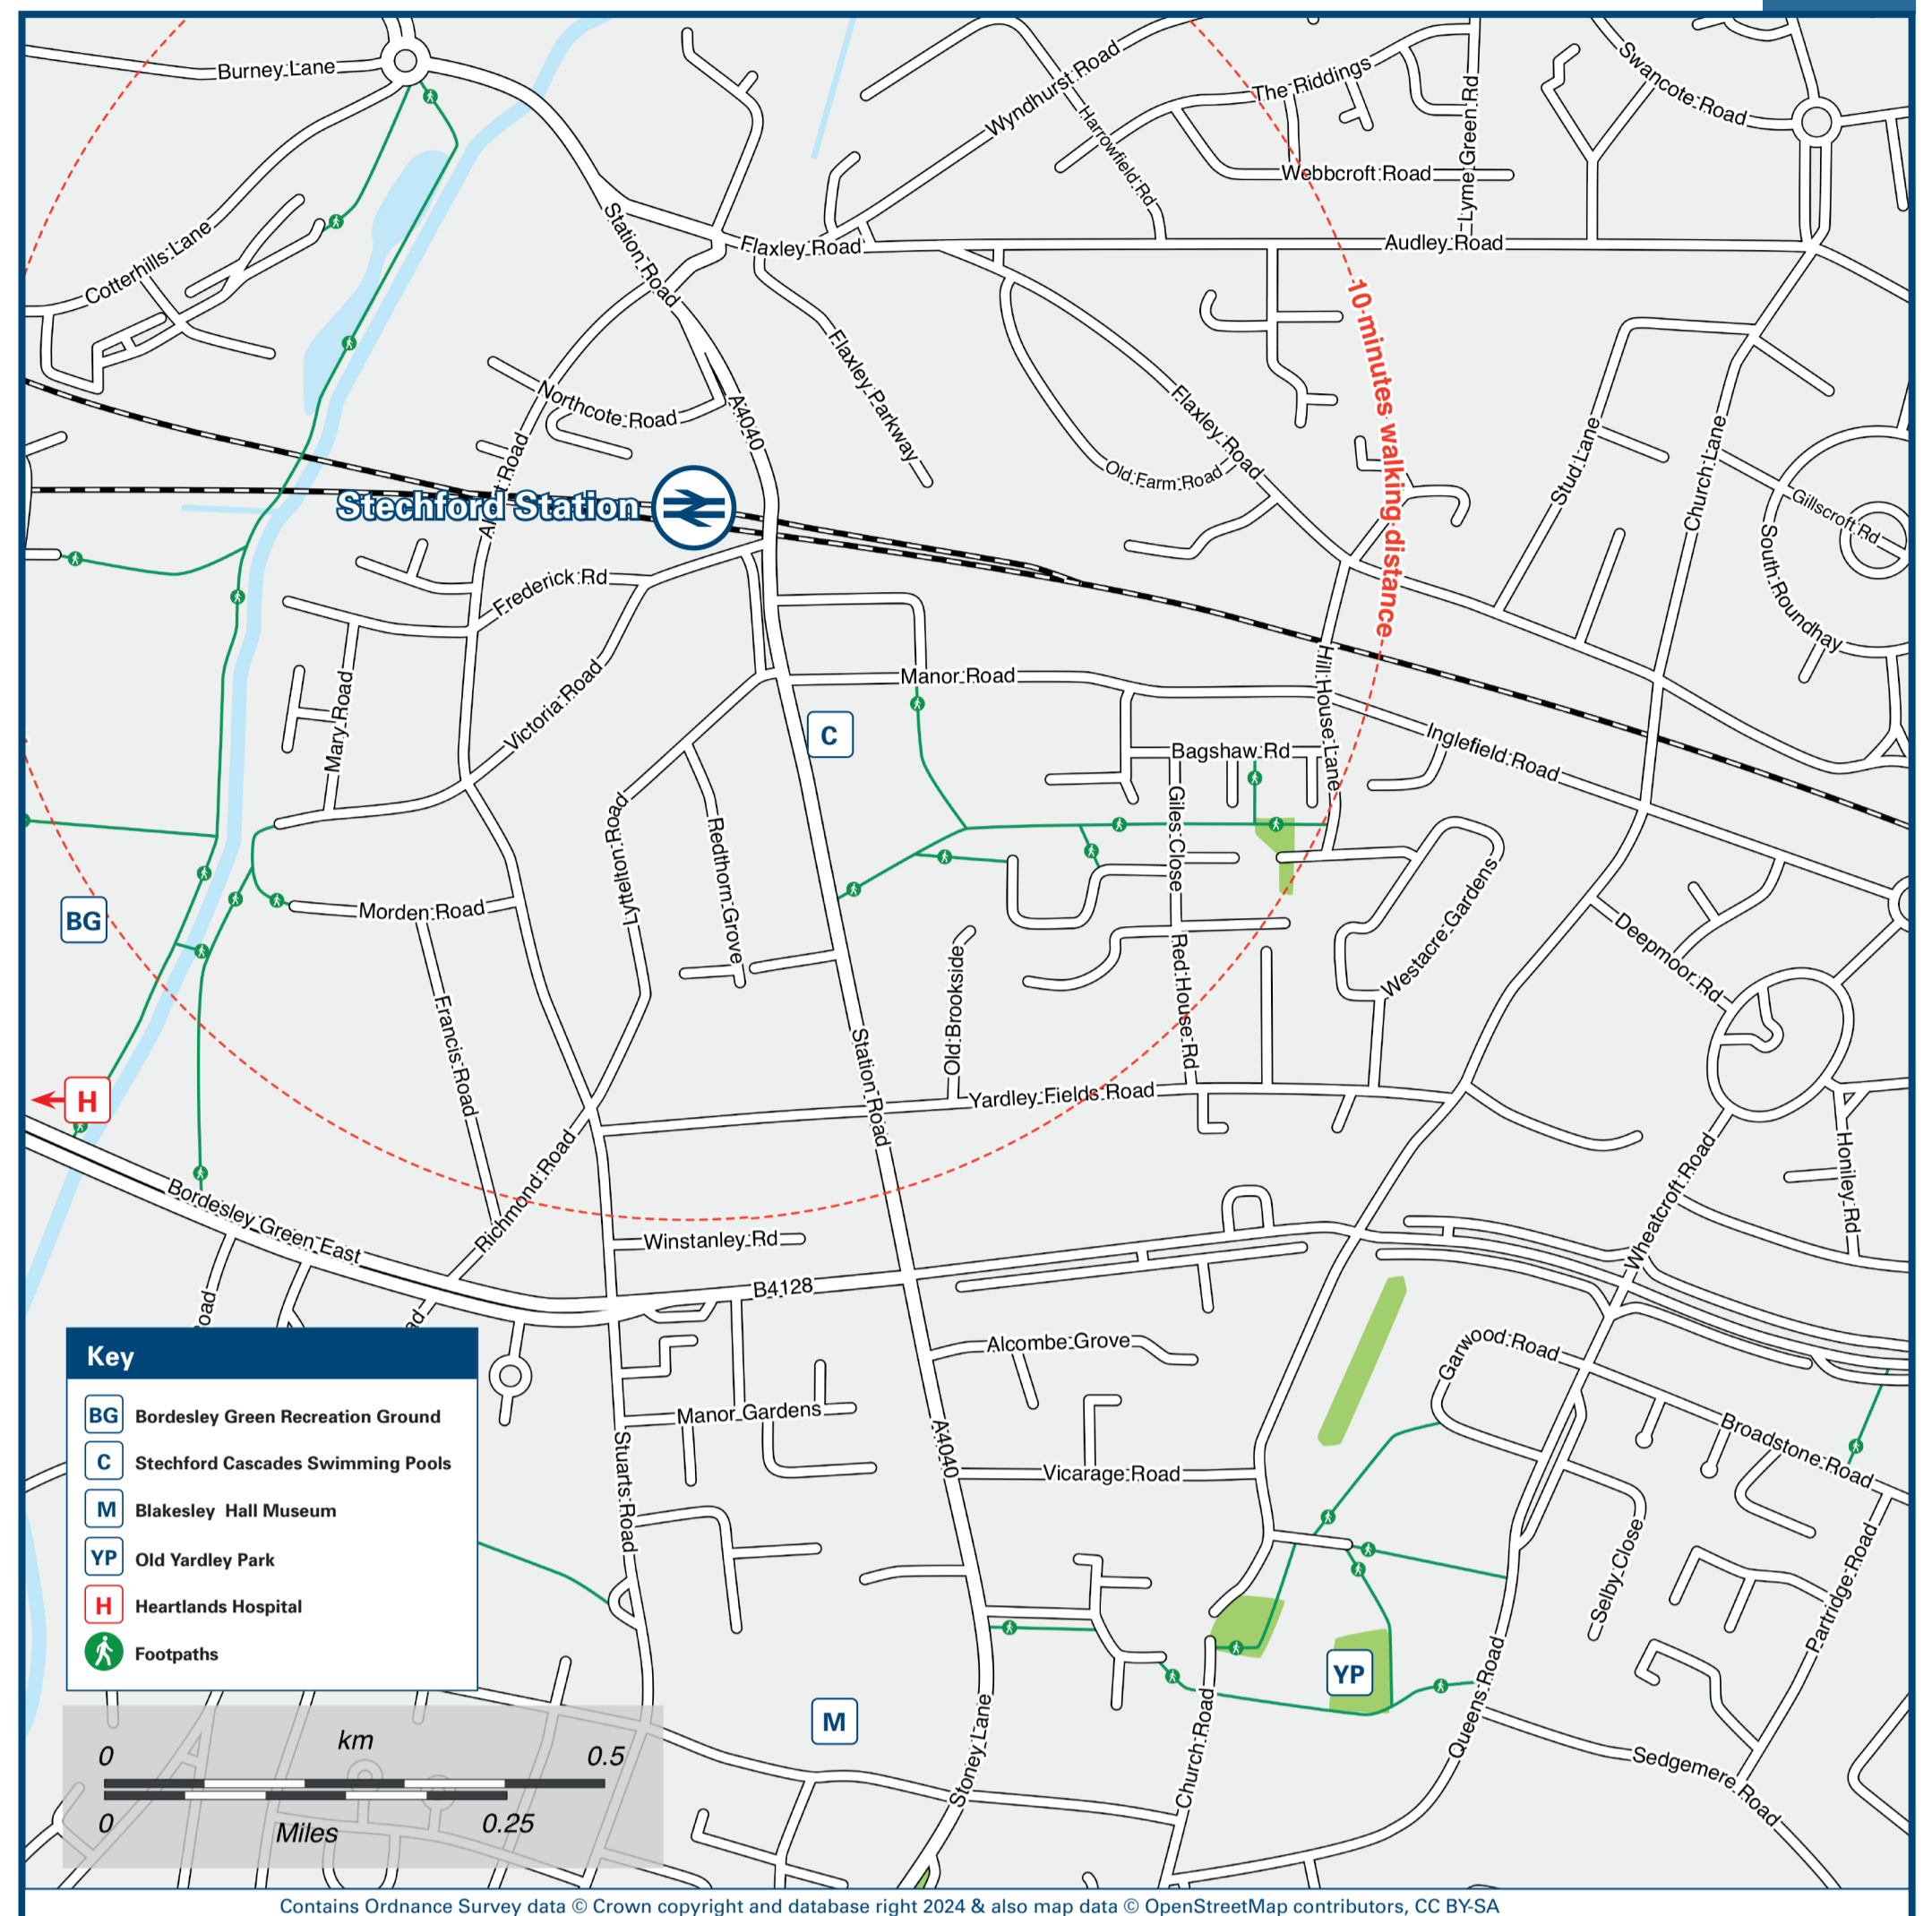

Local area map

Main destinations by bus

(Data correct at July 2024)

DESTINATION	BUS ROUTES	BUS STOP
Acock's Green (Rail Station)	11C	B
Acock's Green Village #	11C	B
Adderley Park	14	C
Alum Rock	14	C
Aston University (Millennium Point)	14	C
Birmingham (City Centre)	14	C
Bromford	11A	A
Chelmsley Wood	14	D
Duddeston (for Duddeston Rail Station)	14	C
Erdington (Six Ways) ##	11A	A

DESTINATION	BUS ROUTES	BUS STOP
Fort Shopping Centre (Bromford Lane)	11A	A
Glebe Farm	14	D
Kitts Green	14	D
Perry Barr	11A	A
Saltley	14	C
South Yardley (for Yardley Cemetery)	11C	B
Stockland Green (for Northcroft Hospital)	11A	A
Tile Cross	14	D
Ward End	11A 14	A D

DESTINATION	BUS ROUTES	BUS STOP
Witton (for Witton Rail Station)	11A	A
Yardley (Swan Island)	11C	B

Notes

Bus routes 11A, 11C and 14 run daily, Mondays to Sundays. For bus times and days of operation please see bus stop timetables or contact Traveline.

Direct trains operate to this destination from this Station.

Change buses at Acocks Green Village for bus route 11C to Kings Heath, Cotteridge, Selly Oak, Bearwood, Handsworth, Perry Barr and Erdington.

Change buses at Erdington Six Ways for bus route 11A to Perry Barr, Bearwood, Selly Oak, Kings Heath and Acocks Green Village.

Taxis

Stechford Station has no taxi rank or cab office. Advance booking is essential, please consider using the following local operators: (Inclusion of this number doesn't represent any endorsement of the taxi firm)

Manor Cars
0121 786 2000

247 Radio Carz
0121 222 2222

East Birmingham Taxis
0121 270 8088

Further information about all onward travel

Local Cycle Info www.tfwm.org.uk/plan-your-journey/ways-to-travel/cycling-and-walking For more information about cycle routes.	National Cycle Info sustrans.org.uk Sustrans is the UK's leading sustainable transport charity.	Bus Times See timetable displays at bus stops. www.traveline.info 0871 200 22 33 call cost 12p per minute plus your phone company's access charge	NextBuses Find the bus times for your stop. Search for a bus stop by entering a postcode, street & town or a stop name & town.	PlusBus plusbus.info A discount price 'bus pass' that you buy with your train ticket. It gives you unlimited bus travel around your chosen town, on participating buses.

National Rail Enquiries

Online nationalrail.co.uk	NRE App Free National Rail Enquiries app for iOS and Android	Social Media facebook.com/nationalrailenq @nationalrailenq	Alert Me You can sign up to Alert Me messages on the National Rail Enquiries website where you can receive train and platform notifications directly to your smart phone. nationalrail.co.uk/alertme	Contact Centre 03457 48 49 50 Calls cost no more than calls to geographic numbers (01 or 02) and may be recorded.	PlusBike nationalrail.co.uk/plusbike For more information.