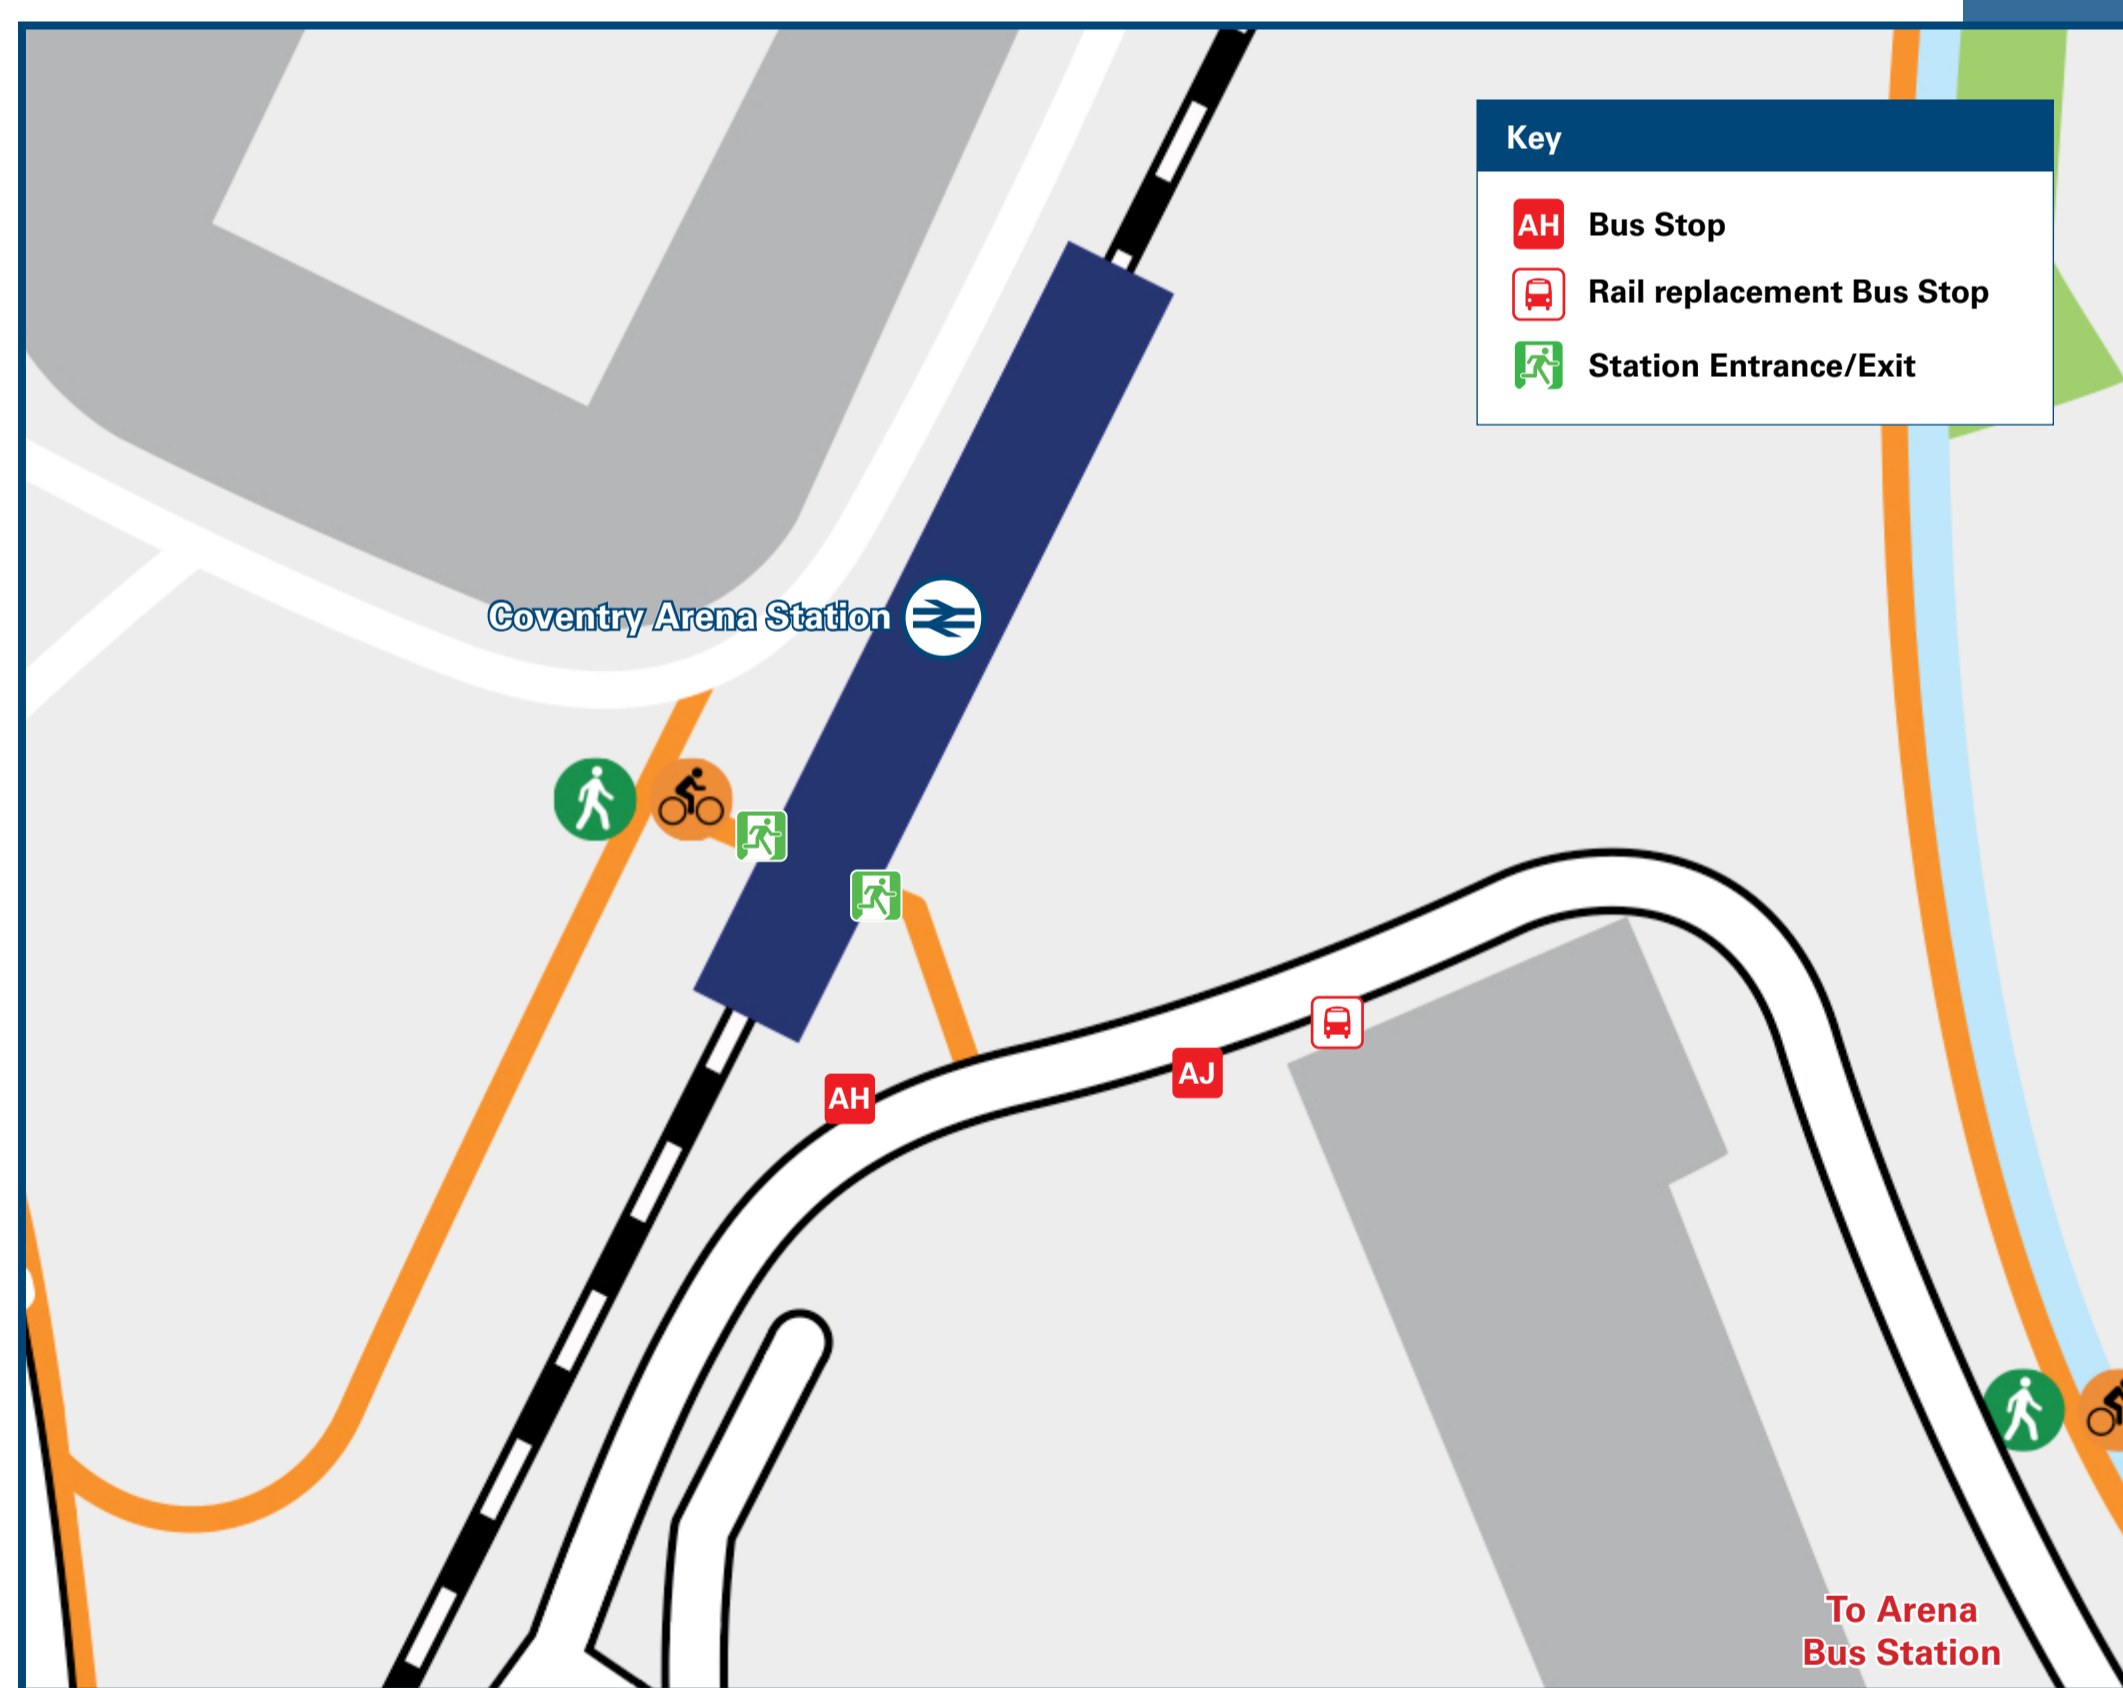

Buses

Rail replacement vehicles will operate from the road between the station and the retail park. Please check your destination before boarding.

Main destinations by bus

(Data correct at July 2024)

DESTINATION	BUS ROUTES	BUS STOP
Aldermans Green	51, 703	Arena Bus Station
10 minutes walk via Retail Park (see Local area map) or any bus from stop AH		
Arena Retail Park (Bus Station)	3	AH
Bedworth	78	Arena Bus Station
Bell Green	78, 703	Arena Bus Station
Binley	3	AJ
Bishopgate Green	60	Arena Bus Station
Coundon	3	AJ
Coventry (City Centre/Pool Meadow Bus Station)	51	Arena Bus Station
Exhall	78	Arena Bus Station
George Eliot Hospital	78	Arena Bus Station
Gosford Green	3	AJ
Henley Green	78	Arena Bus Station
Holbrooks	3	AJ
Lentons Lane	51	Arena Bus Station
Longford	51, 703	Arena Bus Station
Nuneaton (Bus Station)	78	Arena Bus Station
Potters Green	51, 703	Arena Bus Station
Stoke Aldermoor	3	AJ
University Hospital (Walsgrave)	51, 60, 78, 703	Arena Bus Station
Walsgrave (Church)	51, 78, 703	Arena Bus Station
Whitmore Park	3	AJ
Wood End	51	Arena Bus Station
Woodway Park	703	Arena Bus Station
Wyken	51, 703	Arena Bus Station
	60	Arena Bus Station

Notes

- Bus routes 3 & 60 run everyday Mondays to Sundays.
- Bus routes 51 & 78 run Monday to Saturdays. No Sunday services.
- Bus route 703 runs Monday to Fridays. No Saturday or Sunday service.
- Direct trains operate to this destination from this Station.

Taxis

Coventry Arena Station has no taxi rank or cab office. Advance booking is essential, please consider using the following local operators: (Inclusion of this number doesn't represent any endorsement of the taxi firm)

Allens Taxis Coventry
024 7655 5555

Lewis Taxis
024 7666 6666

Yellow Taxis Coventry
024 7610 0100

Further information about all onward travel

Local Cycle Info www.tfwm.org.uk/plan-your-journey/ways-to-travel/cycling-and-walking For more information about cycle routes.	National Cycle Info sustrans.org.uk Sustrans is the UK's leading sustainable transport charity.	Bus Times See timetable displays at bus stops. www.traveline.info 0871 200 22 33 calls cost 12p per minute plus your phone company's access charge	NextBuses Find the bus times for your stop. Search for a bus stop by entering a postcode, street & town or a stop name & town.	PlusBus plusbus.info A discount price 'bus pass' that you buy with your train ticket. It gives you unlimited bus travel around your chosen town, on participating buses.

National Rail Enquiries