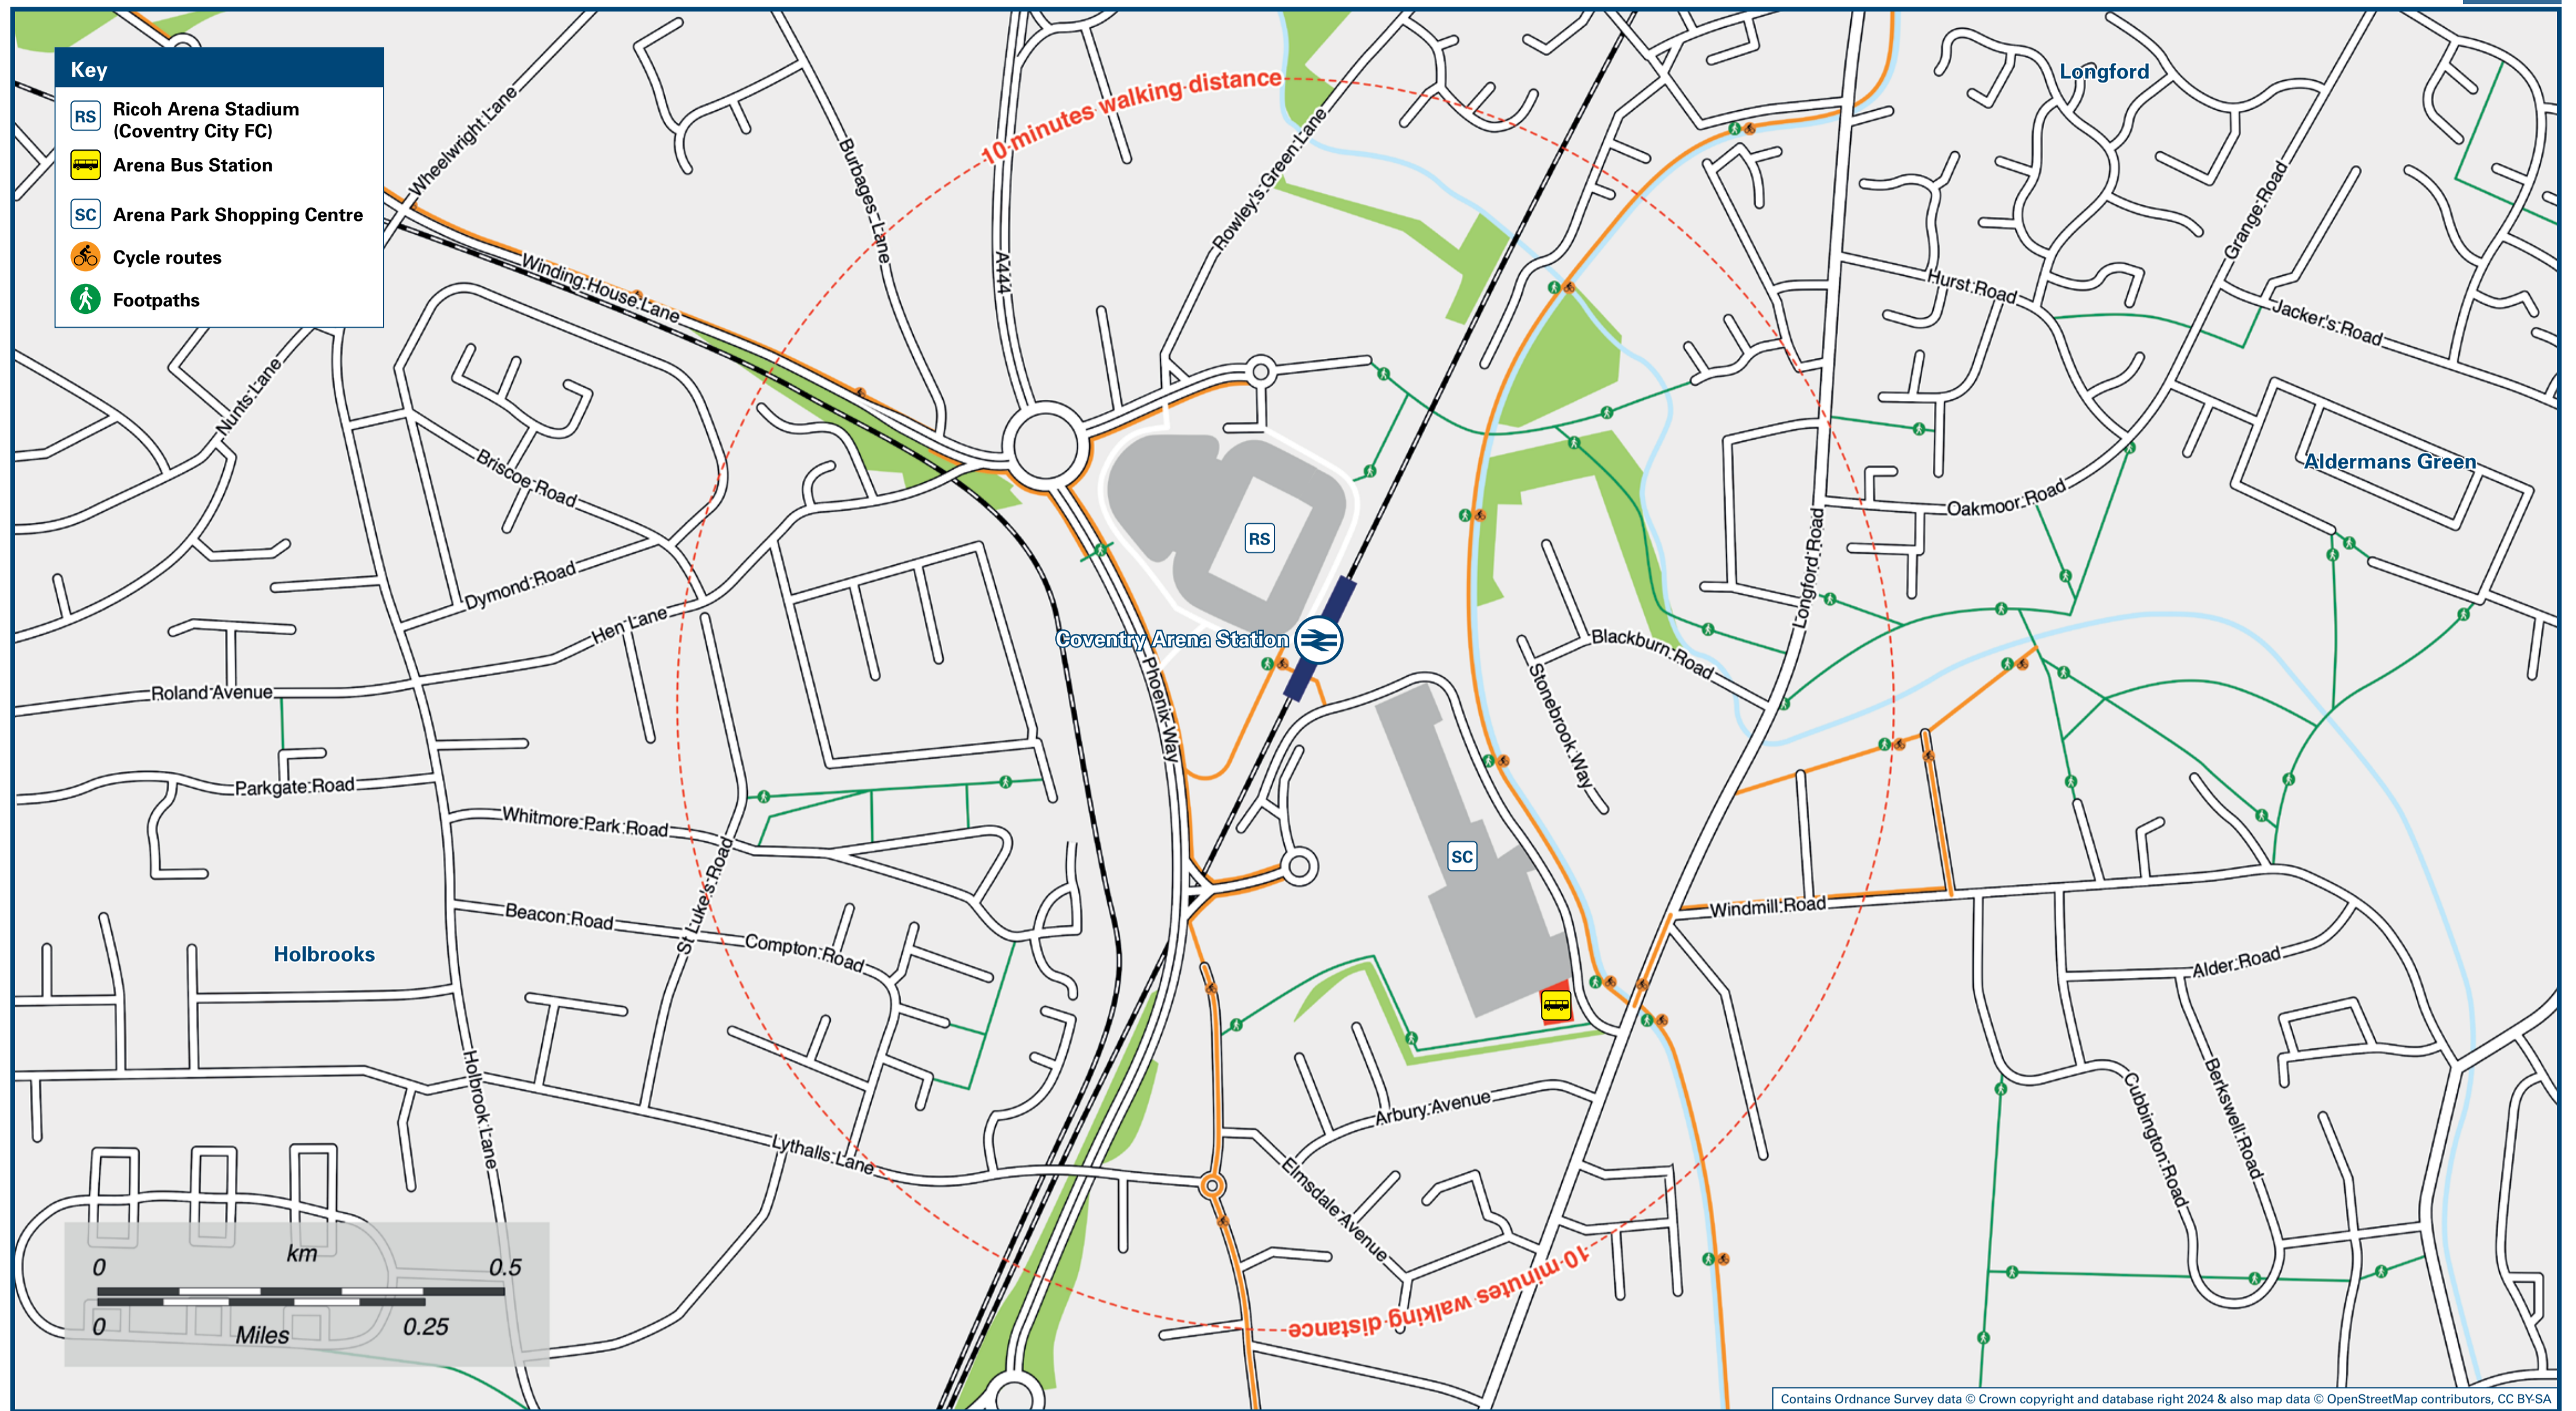

Coventry Arena Station

Onward Travel Information

Local area map