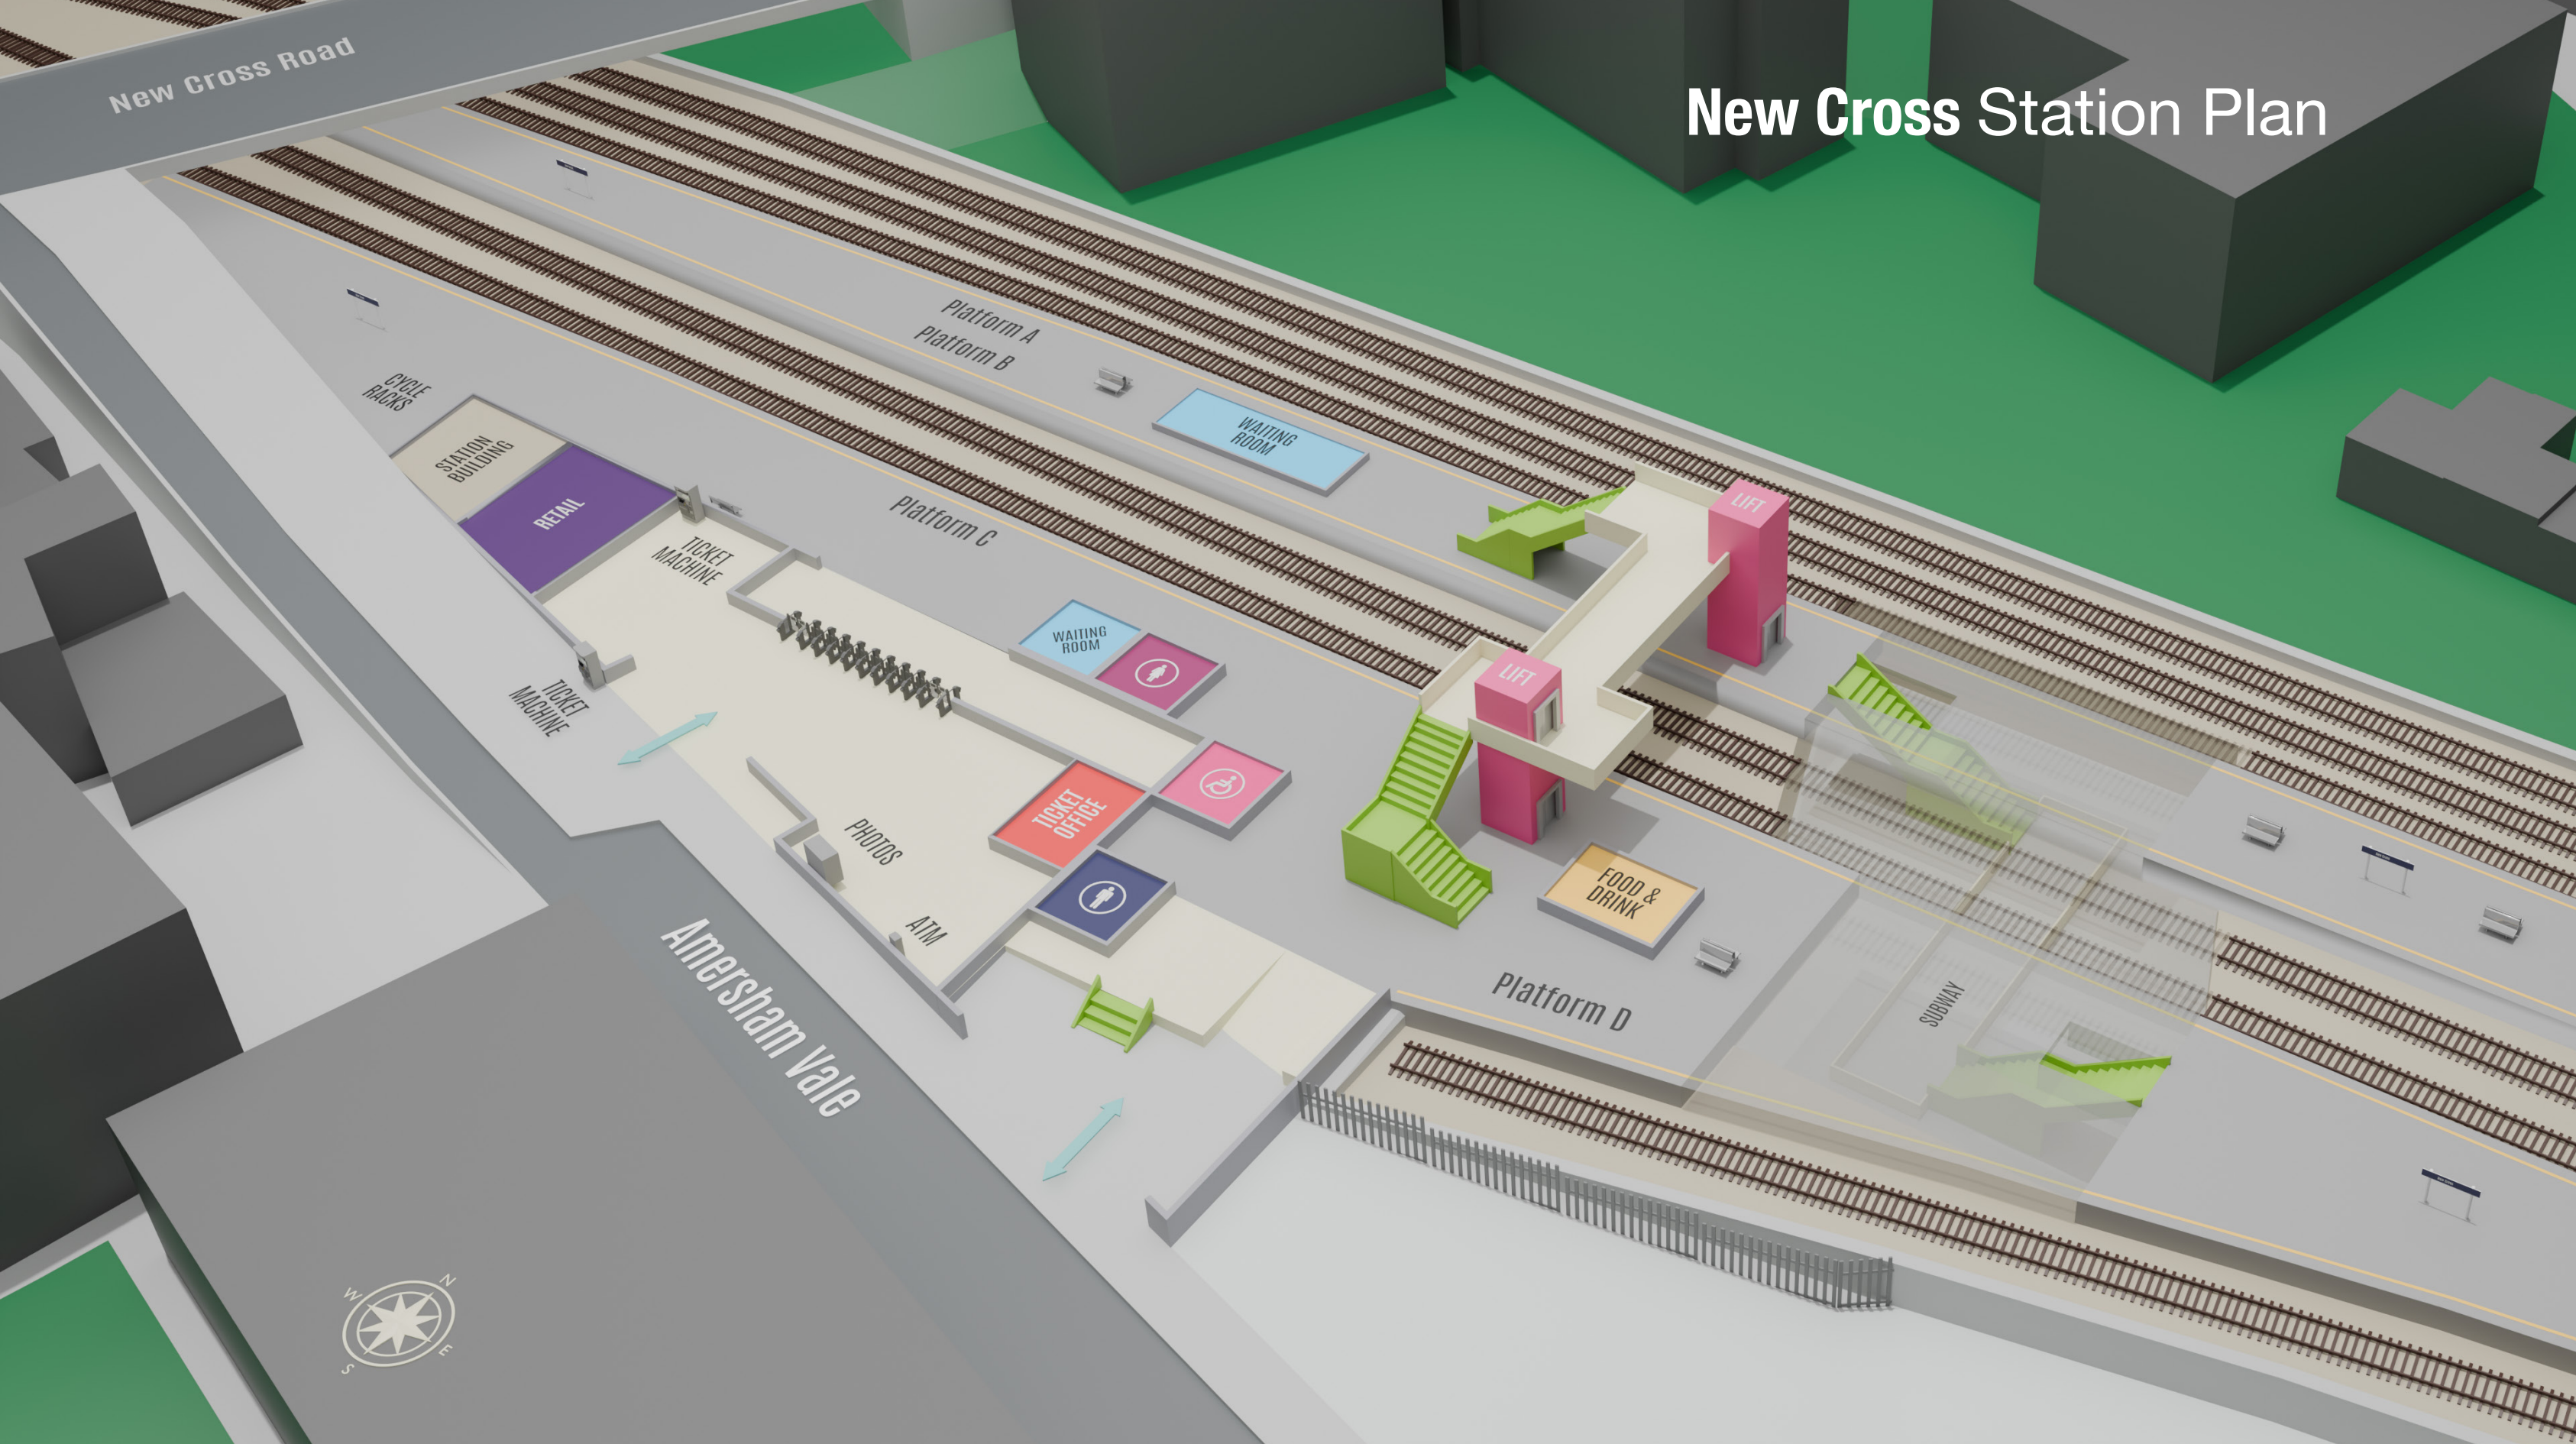

New Cross Station Plan

New Cross Road

Platform A
Platform B

WAITING ROOM

CYCLE RACKS

STATION BUILDING

RETAIL

TICKET MACHINE

Platform C

WAITING ROOM

TICKET MACHINE

LIFT

PHOTOS

TICKET OFFICE

ATM

Platform D

FOOD & DRINK

SUBWAY

Amersham Vale