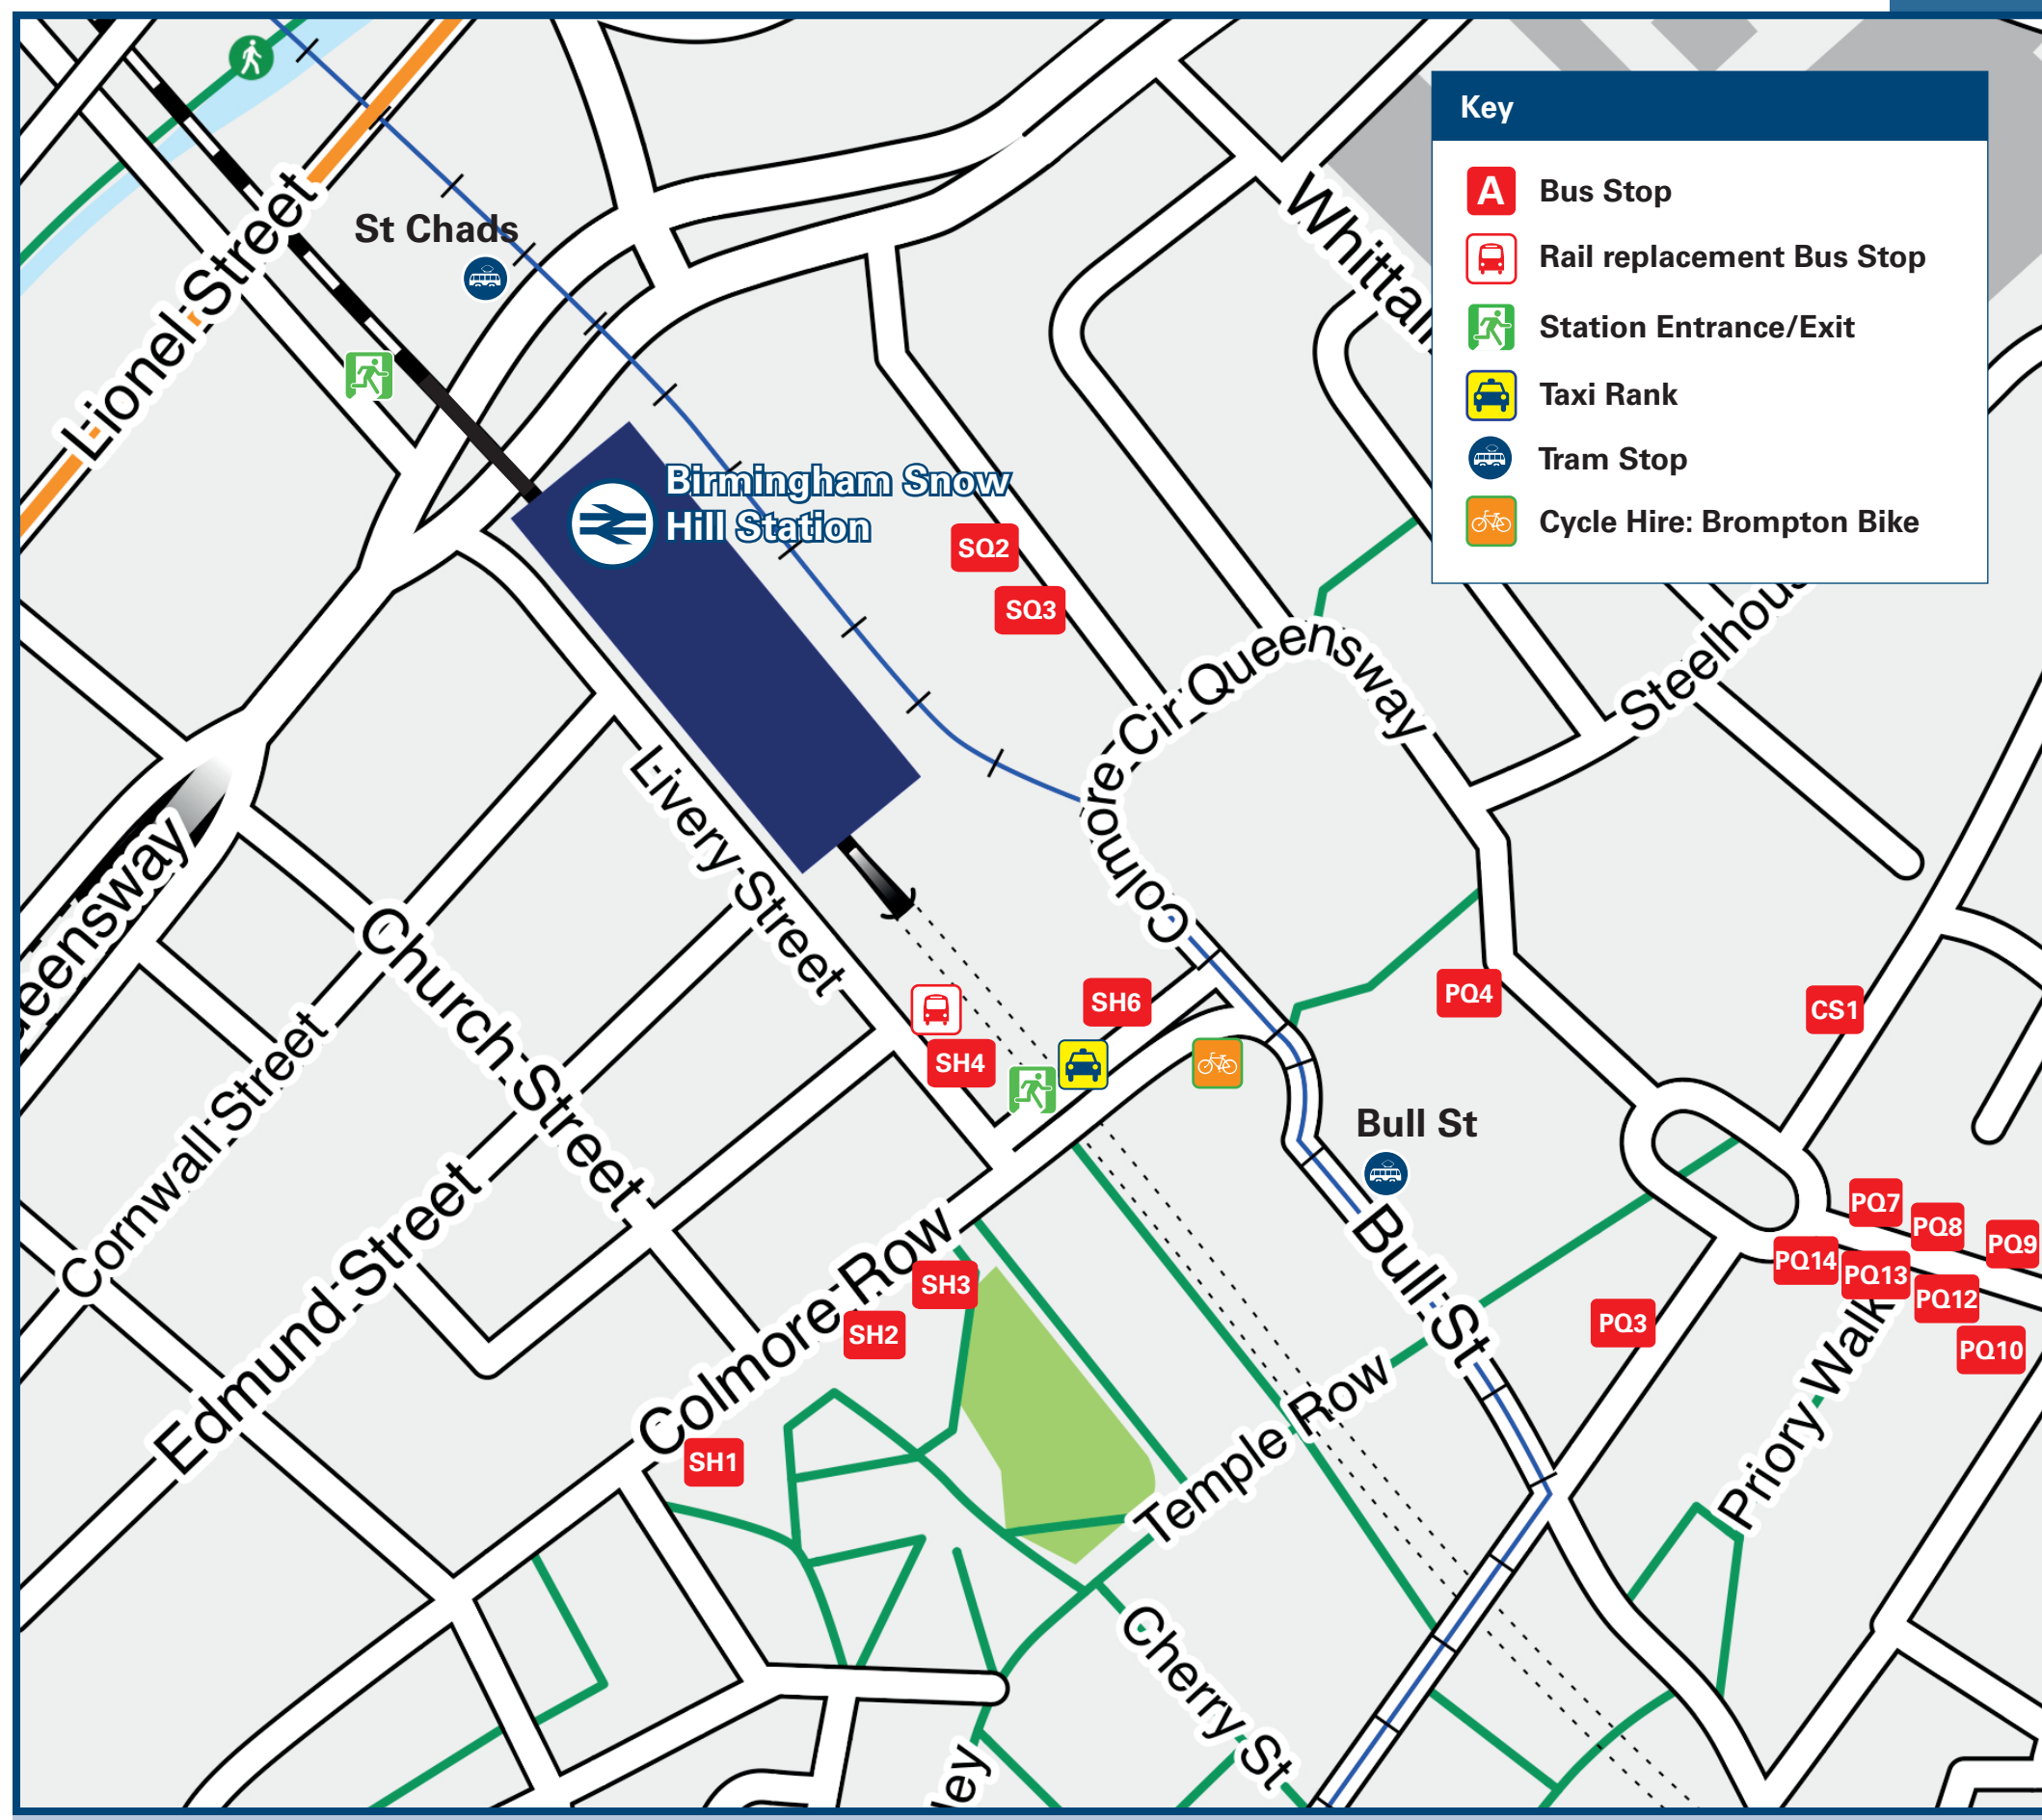

Birmingham Snow Hill Station Onward Travel Information

Buses, Trams, Taxis and Cycle Hire

Rail replacement vehicles will operate from Bus stop **SH4** on Livery Street. Please check your destination before boarding.