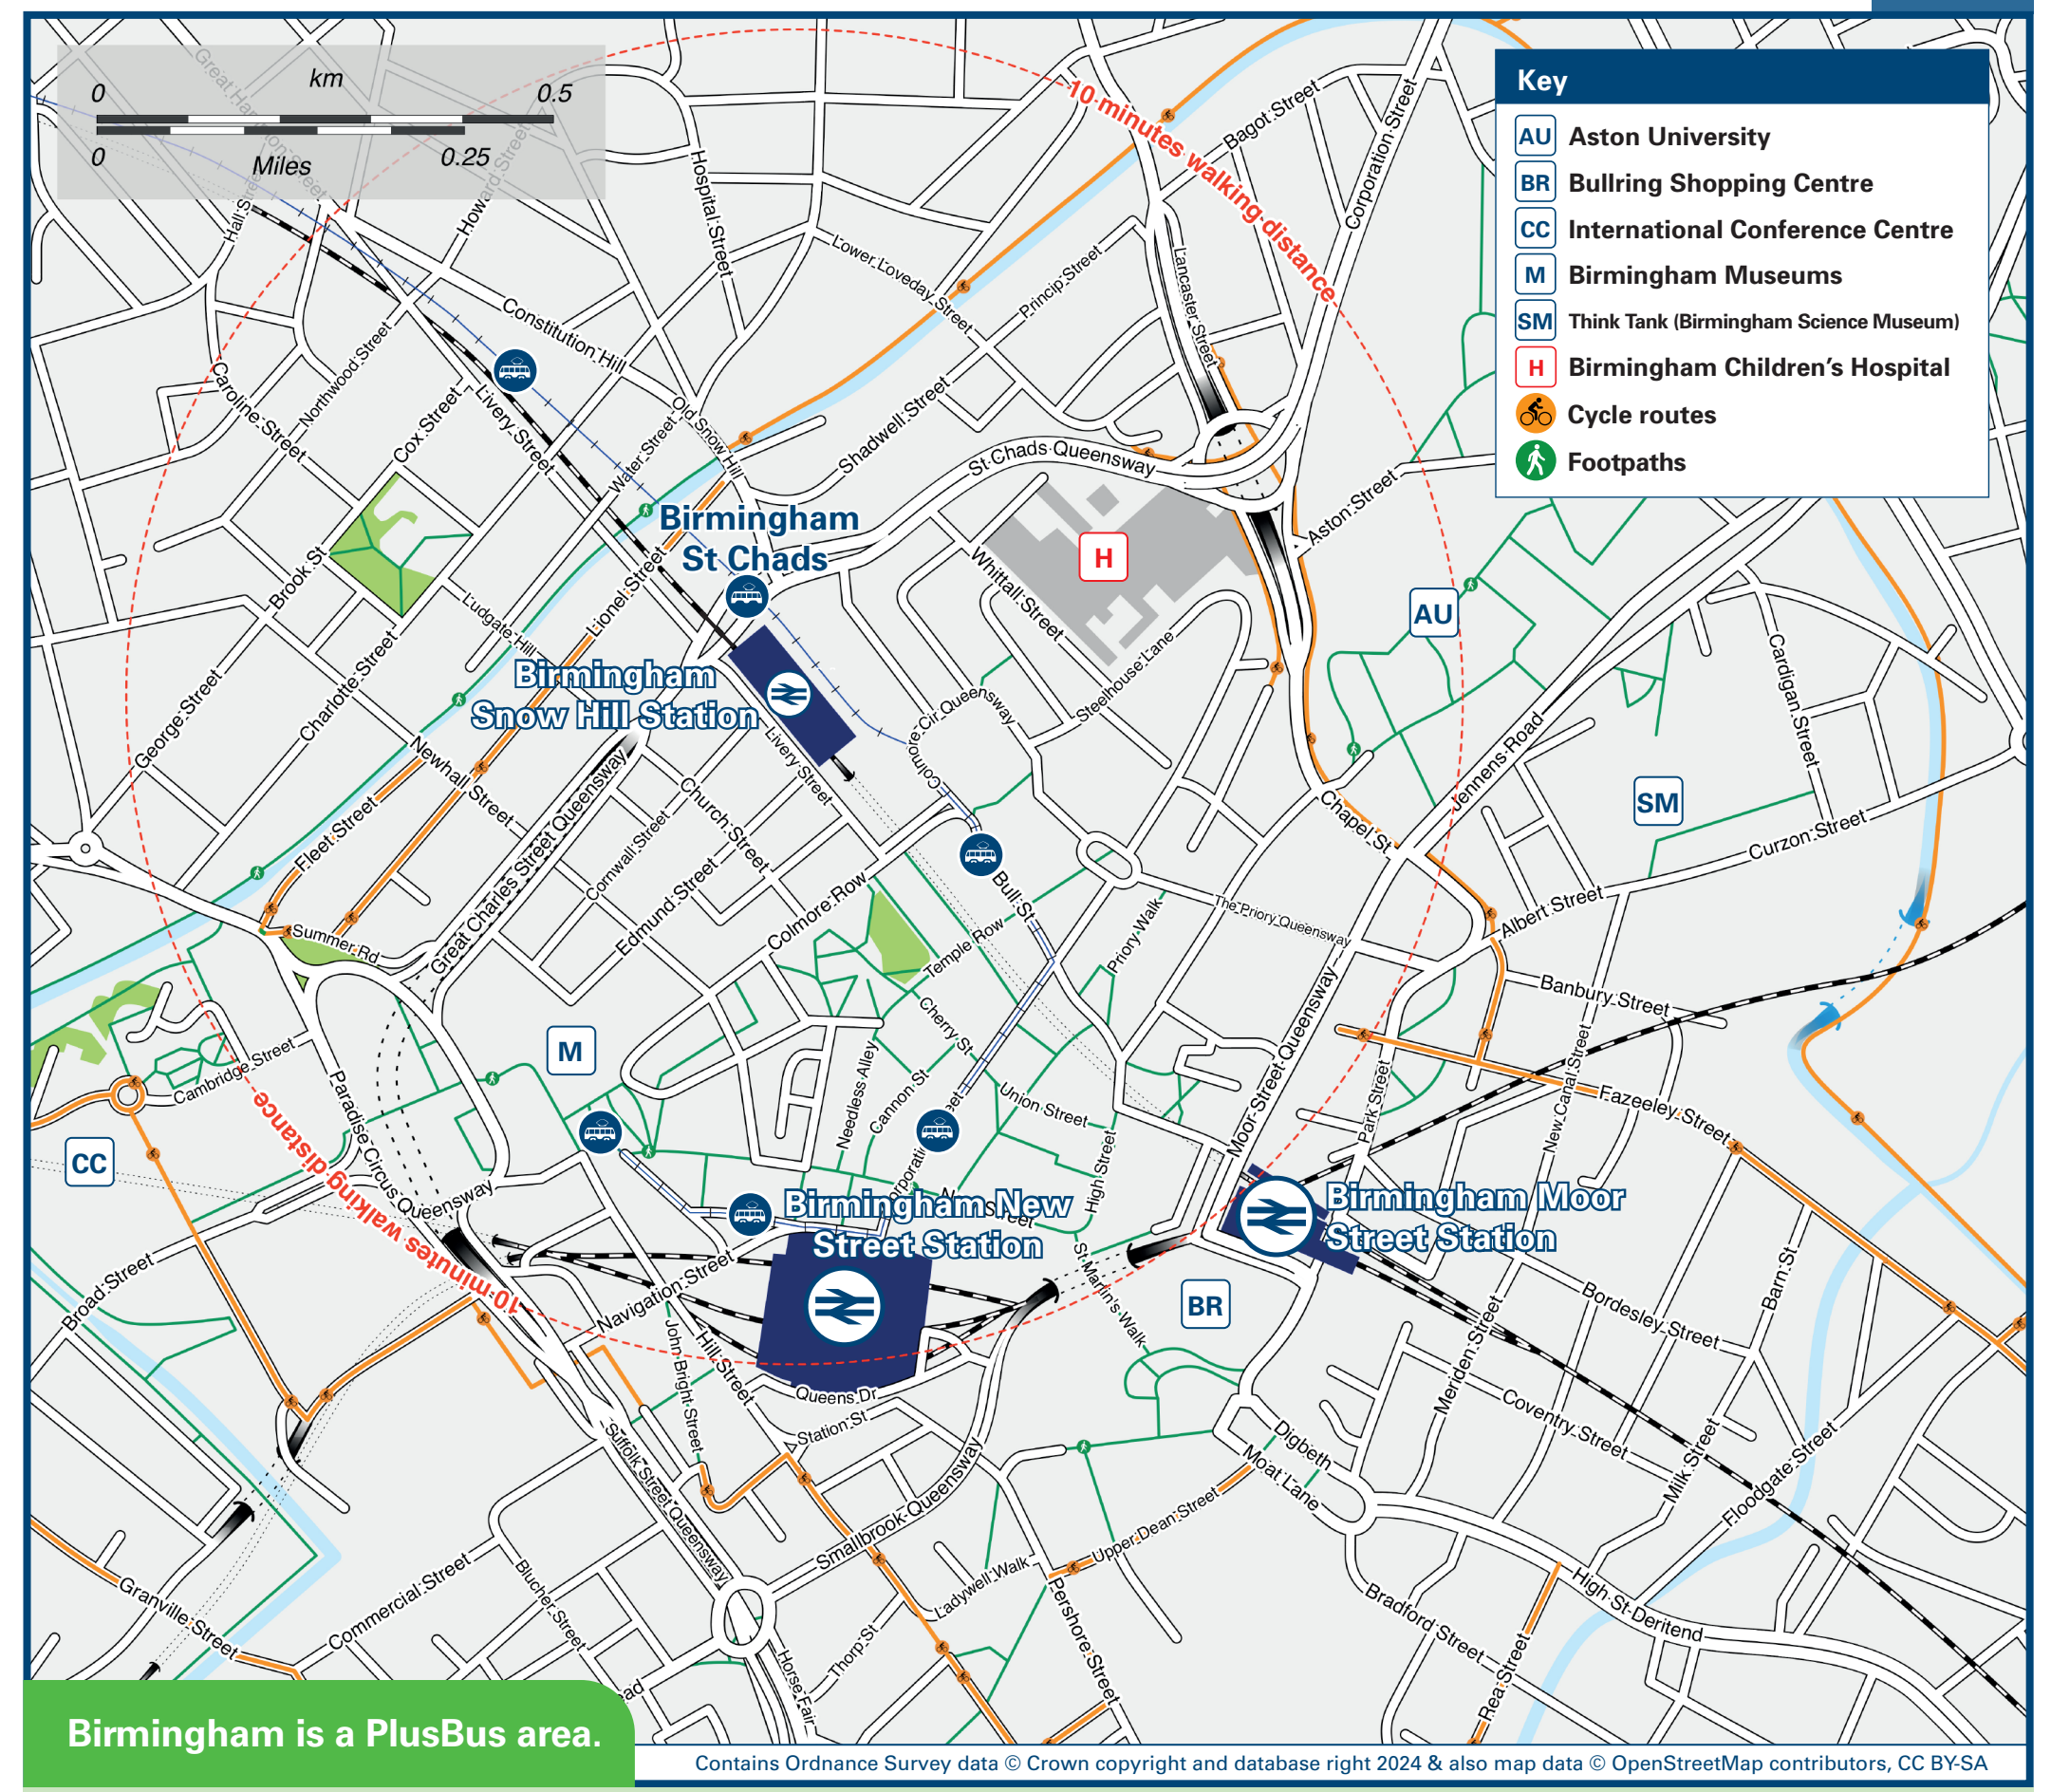

Birmingham Snow Hill Station Onward Travel Information

Buses, Trams, Taxis and Cycle Hire

Rail replacement vehicles will operate from Bus stop **SH4** on Livery Street. Please check your destination before boarding.

Local area map

Birmingham is a PlusBus area.

PlusBus is a discount price 'bus pass' that you buy with your train ticket. It gives you unlimited bus travel around your chosen town, on participating buses. Visit www.plusbus.info

Main destinations by bus (Data correct at July 2024)

DESTINATION	BUS ROUTES	BUS STOP
Aldridge	937, 937A#, 997	P.O.7, P.O.8
Aston, Aston Cross	14	P.O.14
Aston Six Ways	65, 67	P.O.10
Aston University	10 minutes walk from this station (see local area map)	SH.8
Bearwood	9, 12, 12A, 13, 13A, 126, X8, X10	SH.2
Bilston	82	SH.1
Birmingham New Street Station	Midland Metro Tram	Bull Street (Tram Stop2)
Blackheath	13A, X8	SH.2
Botanical Gardens (Westbourne Road)	126	SH.2
Brandhall	23, 24	SH.3
Brownhills	126	SH.2
Buckland End	13A	SH.2
Castle Bromwich	937, 937A#	P.O.7
Chelmsley Wood	94, 95, X12, X13	P.O.12, P.O.13
City Hospital	14, 94, 95, 97, X12, X13	P.O.3, P.O.12, P.O.14
Dudley	82, 87	SH.1
Edgbaston Stadium (Cannon Hill Park)	87	SH.1
Edgbaston (Village) MTR	12, 12A, 126, X8	SH.2
Erdington	74	S.O.3, P.O.4
Five Ways	45, 47	P.O.3
Gravelly Hill	Midland Metro Tram	Bull Street (Tram Stop1)
Great Bridge	110, X3, X4, X5, X14	C.S.1
Guns Village	66	P.O.10
Halesowen	Midland Metro Tram	Bull Street (Tram Stop2)
Handsworth	9, 12, 12A, 13, 13A, 126, X8, X10	SH.2
	23, 24	SH.3
	110, X3, X4, X5, X14	C.S.1
	65, 66, 67	P.O.10
	74	S.O.3, P.O.4
	Midland Metro Tram	Bull Street (Tram Stop2)
	74	S.O.3, P.O.4
	9, X10	SH.2
	Midland Metro Tram	Bull Street (Tram Stop2)
	16, 16A	S.O.2
	74	S.O.3, P.O.4
	101	SH.1