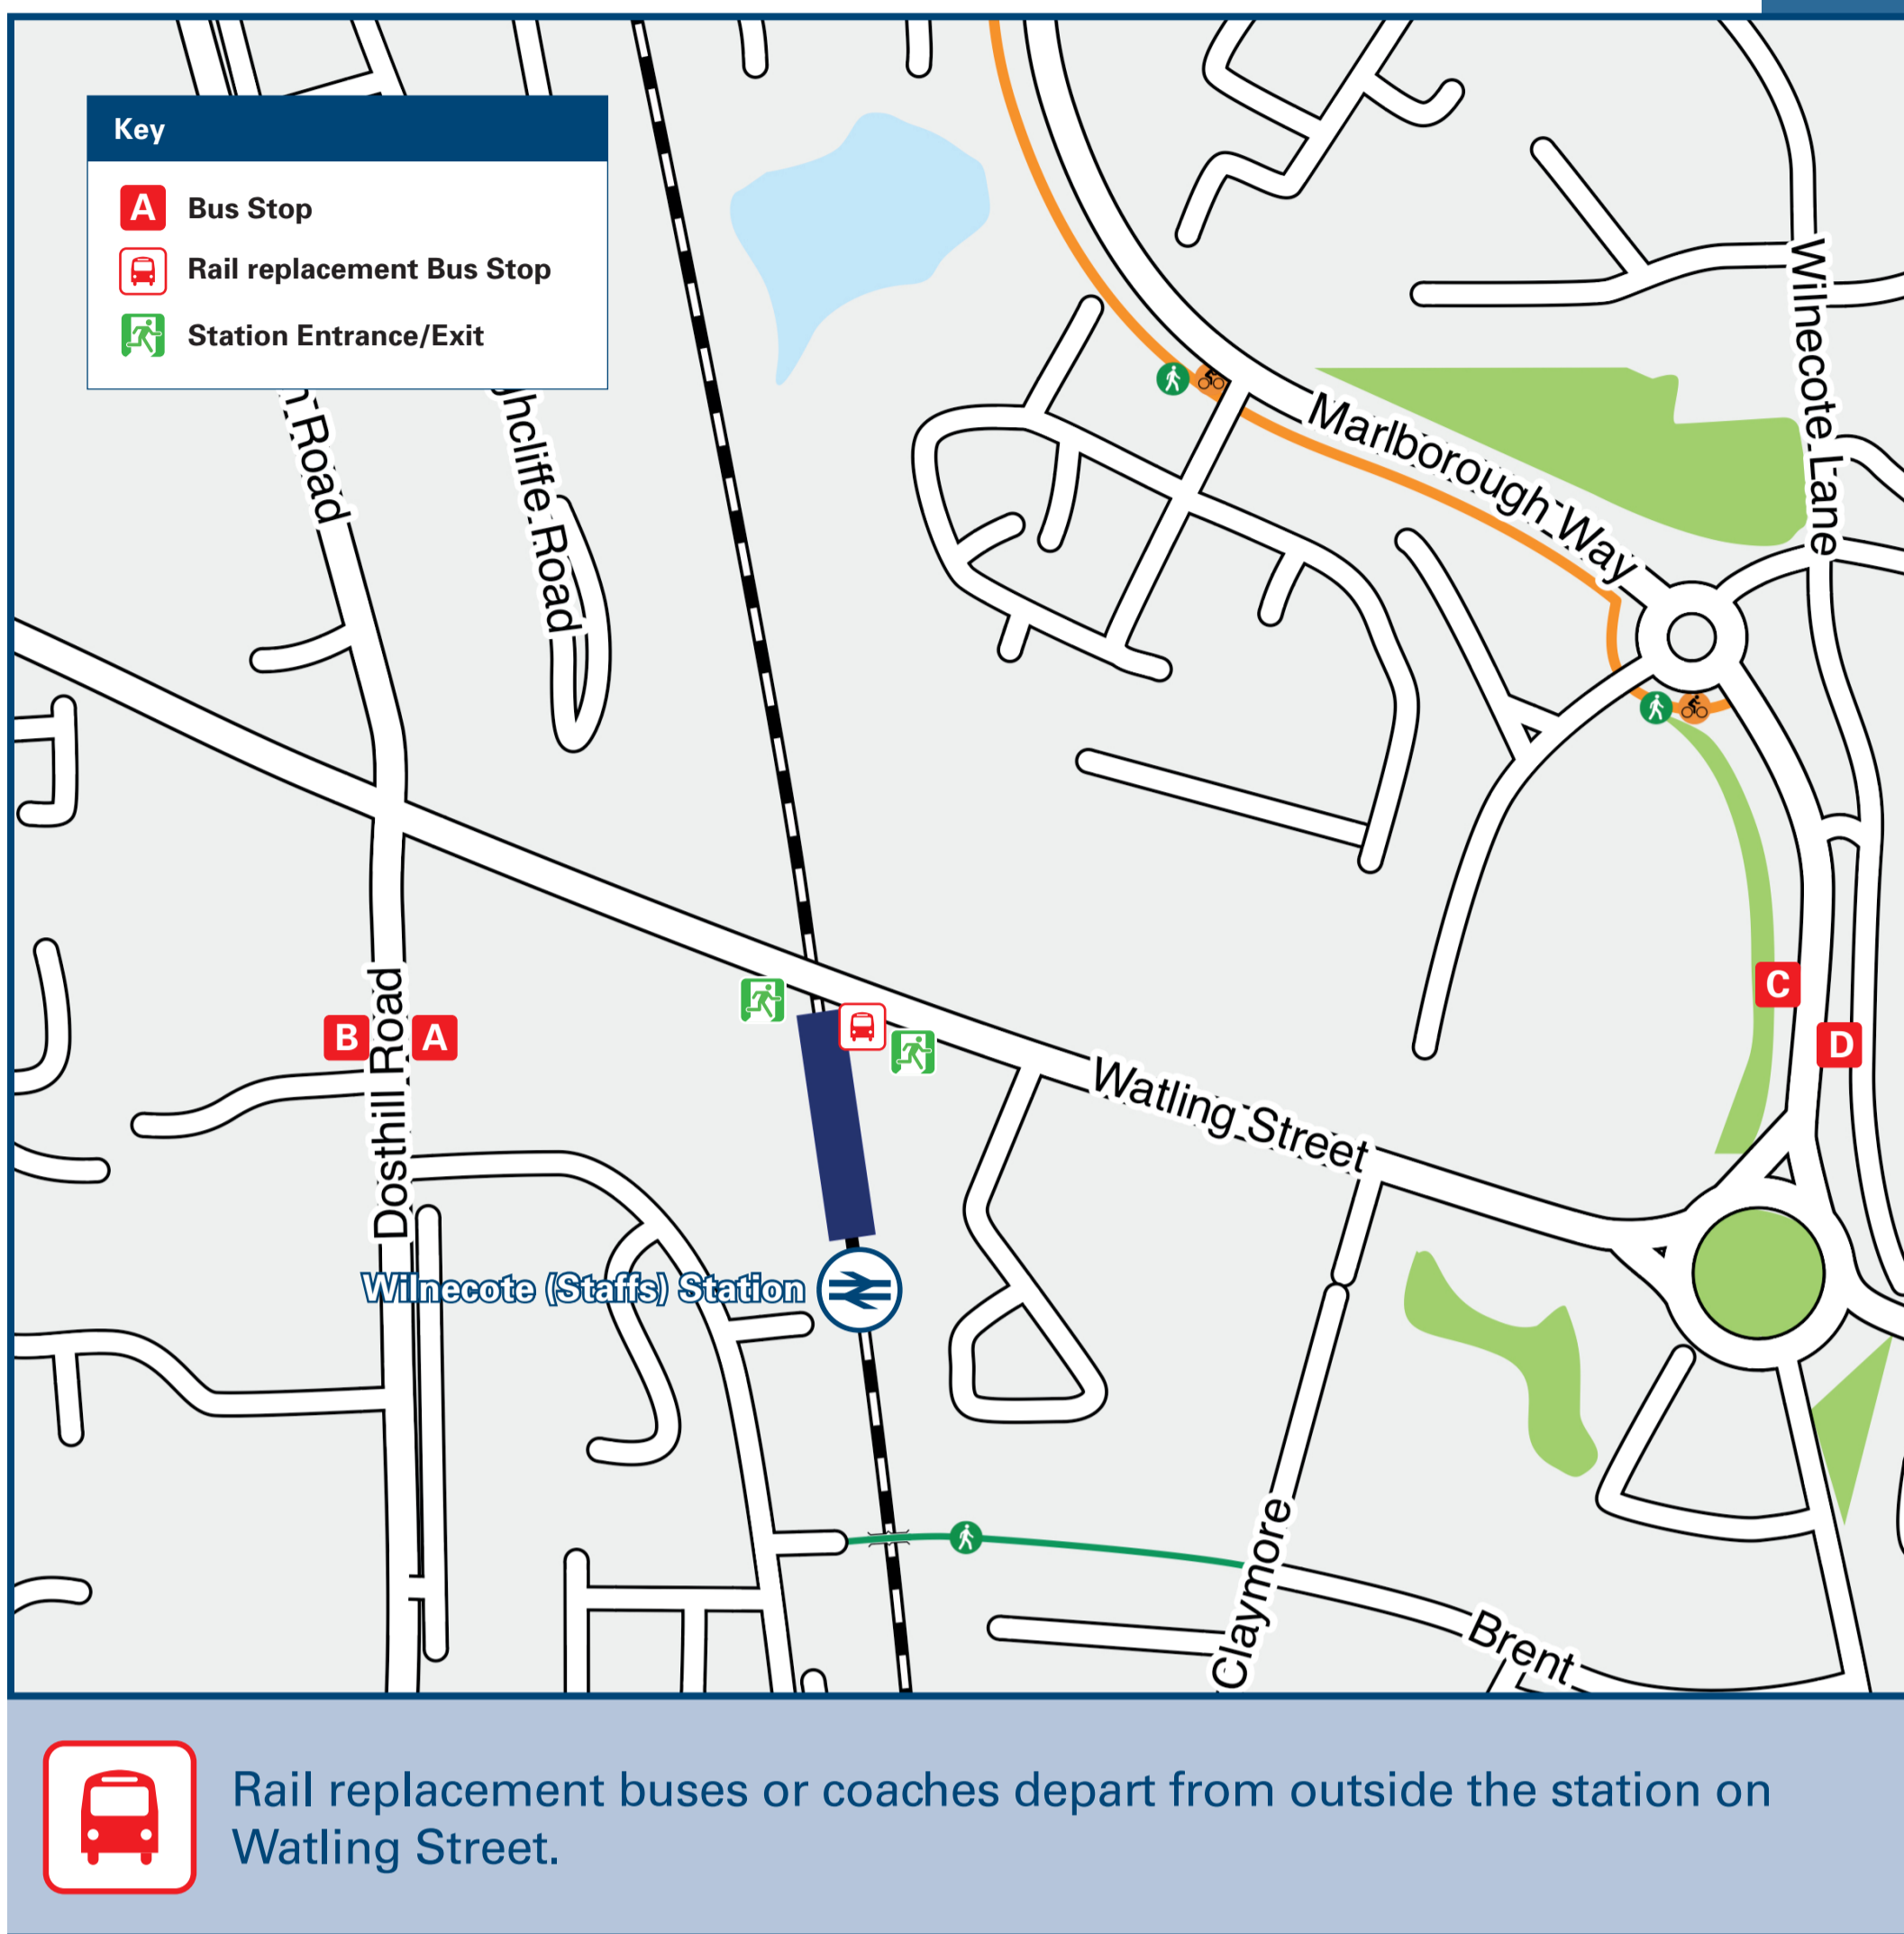

Wilnecote (Staffs) Station

Onward Travel Information

Buses