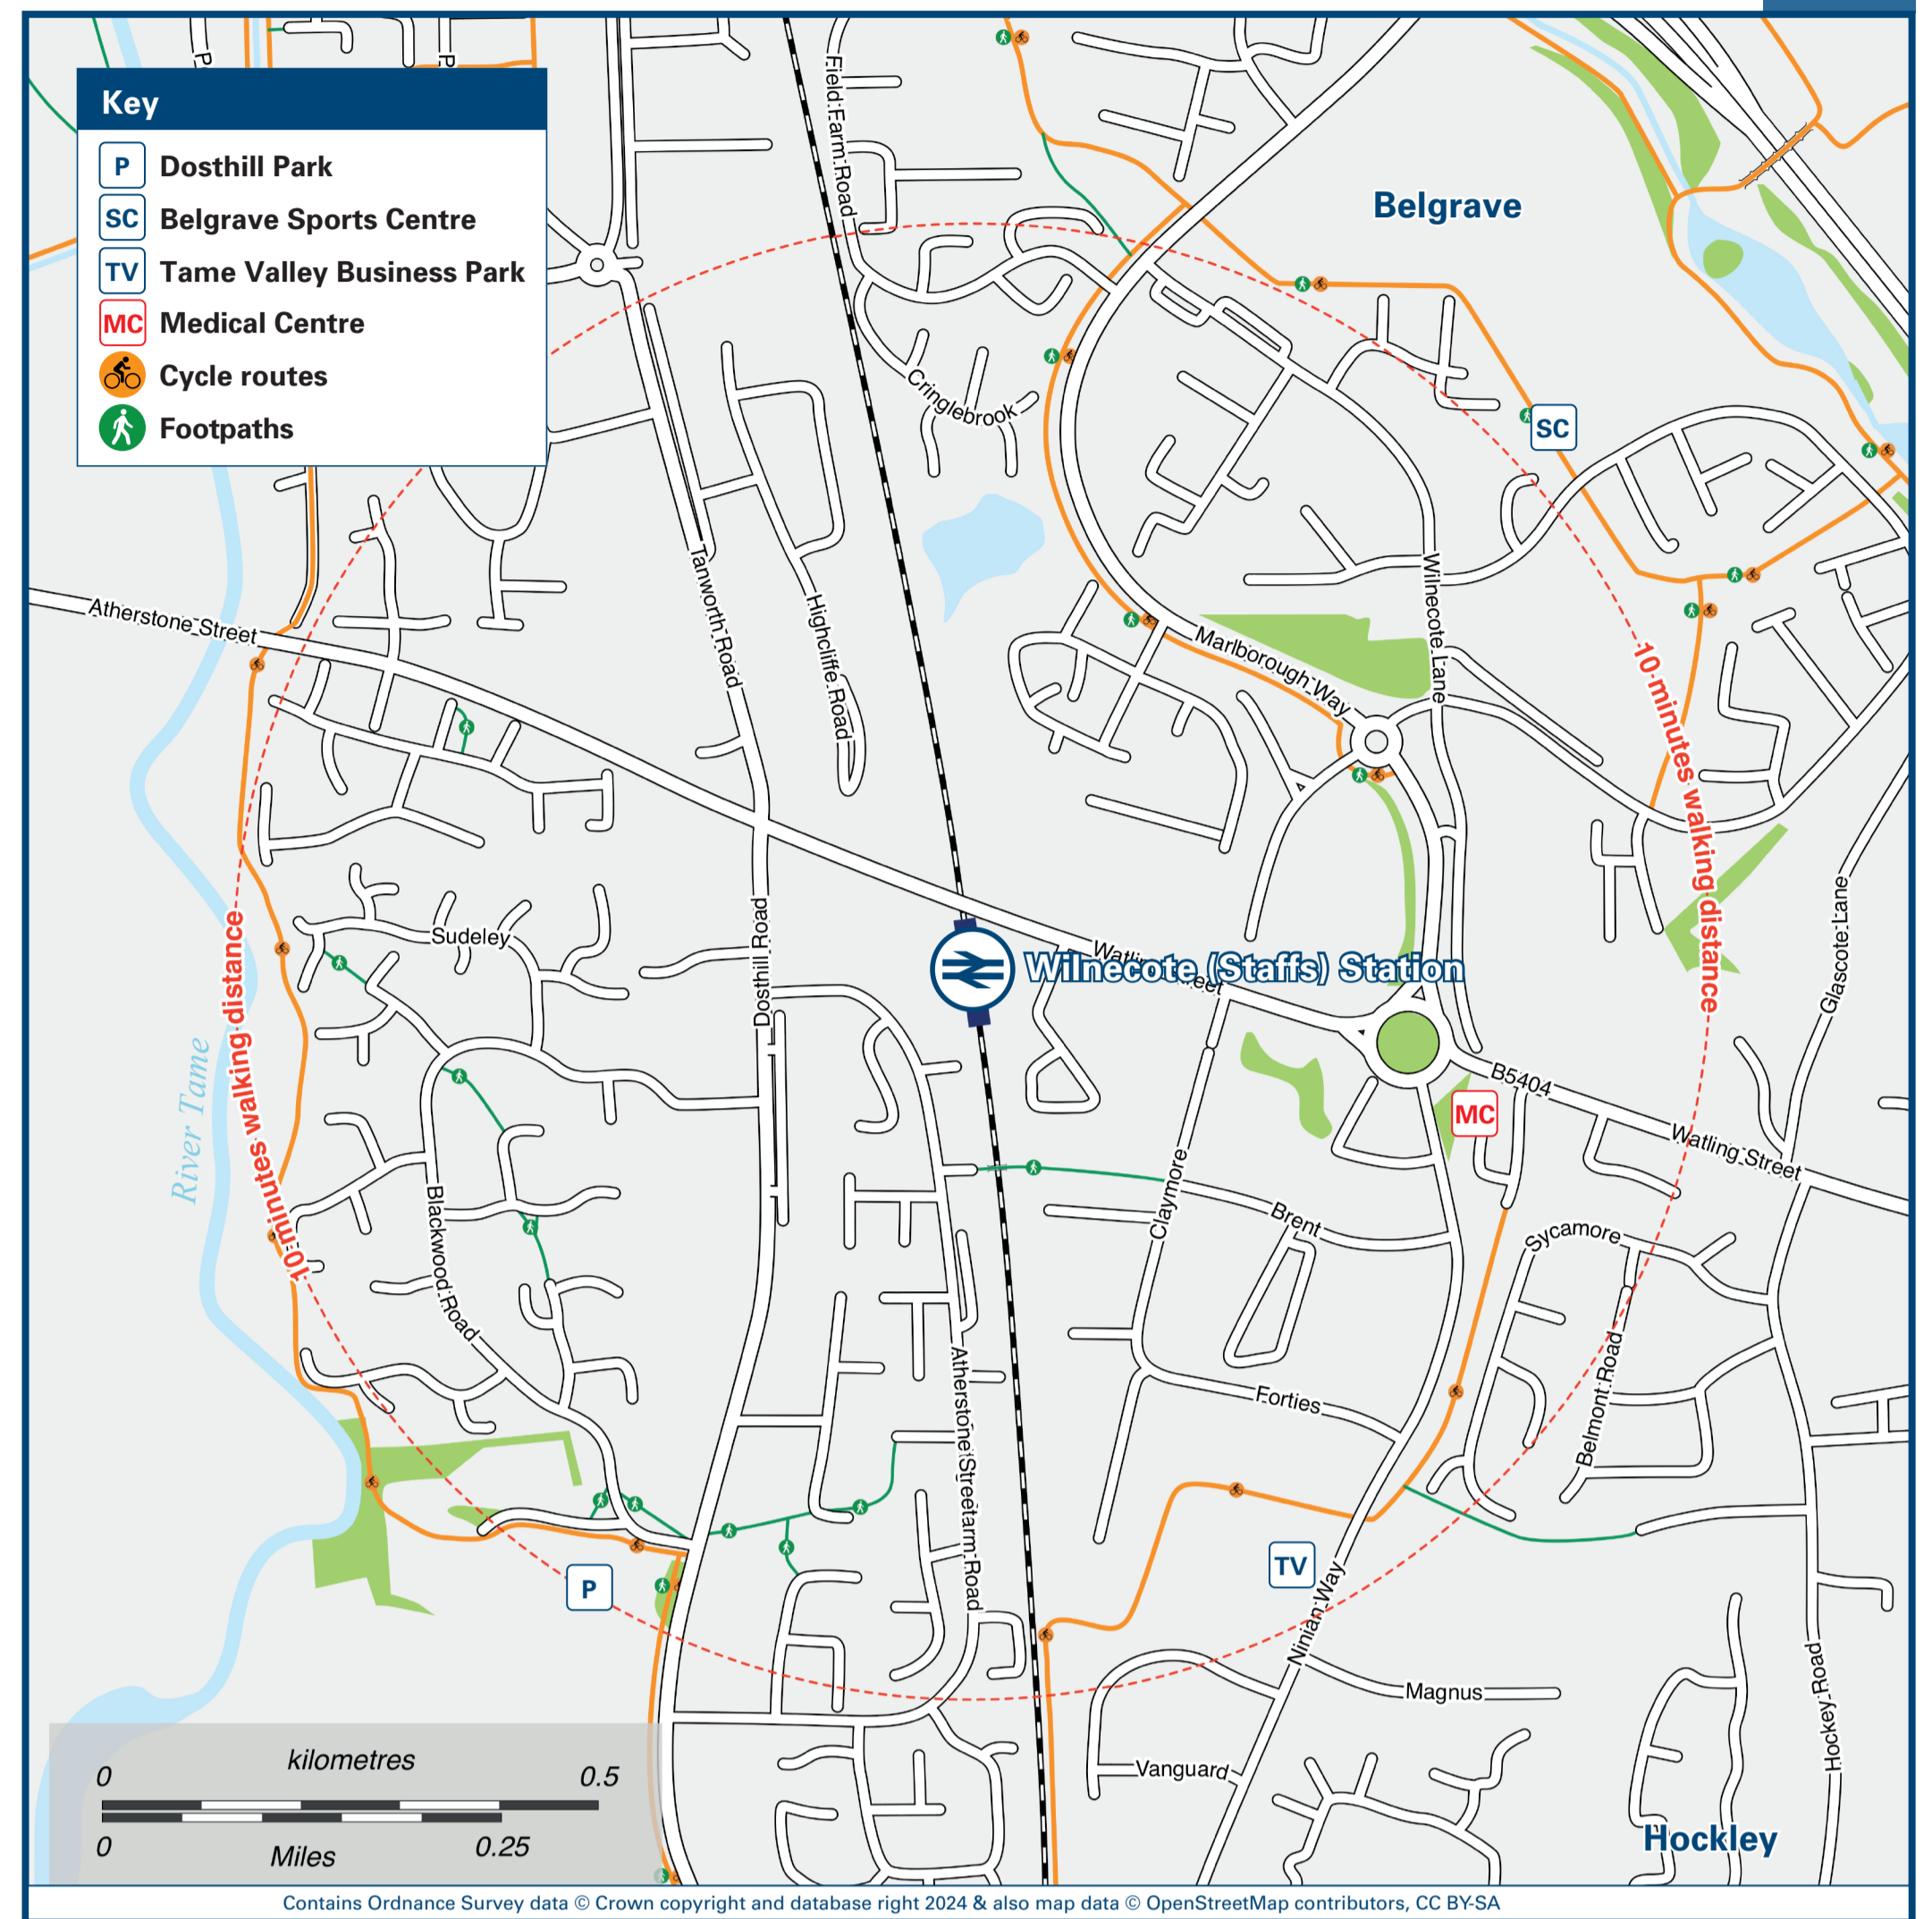

Local area map

Main destinations by bus

(Data correct at July 2024)

DESTINATION	BUS ROUTES	BUS STOP	DESTINATION	BUS ROUTES	BUS STOP	DESTINATION	BUS ROUTES	BUS STOP
15 minutes walk from this station (see maps)								
Belgrave	8	C	Kettlebrook (for Tamworth FC)	8	C	Tamworth (The Snow Dome)	8	C
Coleshill	76	A		15*, 76B	B	Ventura Park	65A+, 76, 76A	B
Coleshill Parkway Station	76	A	Kingsbury	15*, 76, 76A, 76B	A	Walmley	76	A
Dosthill	15*, 76, 76A, 76B	A	Minworth	76	A	Water Orton	76	A
Fazeley	65A+, 76, 76A	B	15 minutes walk from this station (see maps)			Wood End	15*, 76A, 76B	A
Hockley (Hedging Lane)	8	D	Ninian Way (Tame Valley Business Park)	8	D	Notes		
Hockley (Tamar Road)	8	D	Piccadilly	15*, 76A, 76B	A	Bus route 8 operates daily.		
Hockley (Tinkers Green Road)	8	D	Sutton Coldfield	76	A	Bus routes 76, 76A and 76B operate Mondays to Saturdays only.		
Hurley	15*, 76A, 76B	A	Tamworth (Town Centre) Ⓢ	8	C	For bus times and further information contact Traveline on 0871 200 22 33 or Arriva Midlands (for bus routes 8 & 65A) call 0344 800 44 11; Diamond Bus (for bus routes 76, 76A & 76B) call 0121 322 2222 or Stagecoach Midlands (for bus route 15 on Sundays) call 0345 241 8000		
				15*, 65A+, 76, 76A, 76B	B	Ⓢ Direct trains operate to this destination from this station.		
						* Bus route 15 operates Sundays and Bank Holidays only.		
						+ Bus route 65A operates 1 bus at 21:28 towards Tamworth on Friday and Saturday evenings only.		

Taxis

Wilnecote station has no taxi rank or cab office. Advance booking is essential, please consider using the following local operators: (Inclusion of this number doesn't represent any endorsement of the taxi firm)

Acorn Taxis
01827 3333

A2B
01827 261111

Bennetts Taxis
01827 54444

Further information about all onward travel

Local Cycle Info tamworth.gov.uk For more information about cycle routes.	National Cycle Info sustrans.org.uk Sustrans is the UK's leading sustainable transport charity.	Bus Times See timetable displays at bus stops. www.traveline.info 0871 200 22 33 call cost 13p per minute plus your phone company's access charge	NextBuses Find the bus times for your stop. Search for a bus stop by entering a postcode, street & town or a stop name & town.	PlusBus plusbus.info A discount price 'bus pass' that you buy with your train ticket. It gives you unlimited bus travel around your chosen town, on participating buses.

National Rail Enquiries

Online nationalrail.co.uk	NRE App Free National Rail Enquiries app for iOS and Android	Social Media facebook.com/nationalrailenq @nationalrailenq	Alert Me You can sign up to Alert Me messages on the National Rail Enquiries website where you can receive train and platform notifications directly to your smart phone. nationalrail.co.uk/alertme	Contact Centre 03457 48 49 50 Calls cost no more than calls to geographic numbers (01 or 02) and may be recorded.	PlusBike nationalrail.co.uk/plusbike For more information.