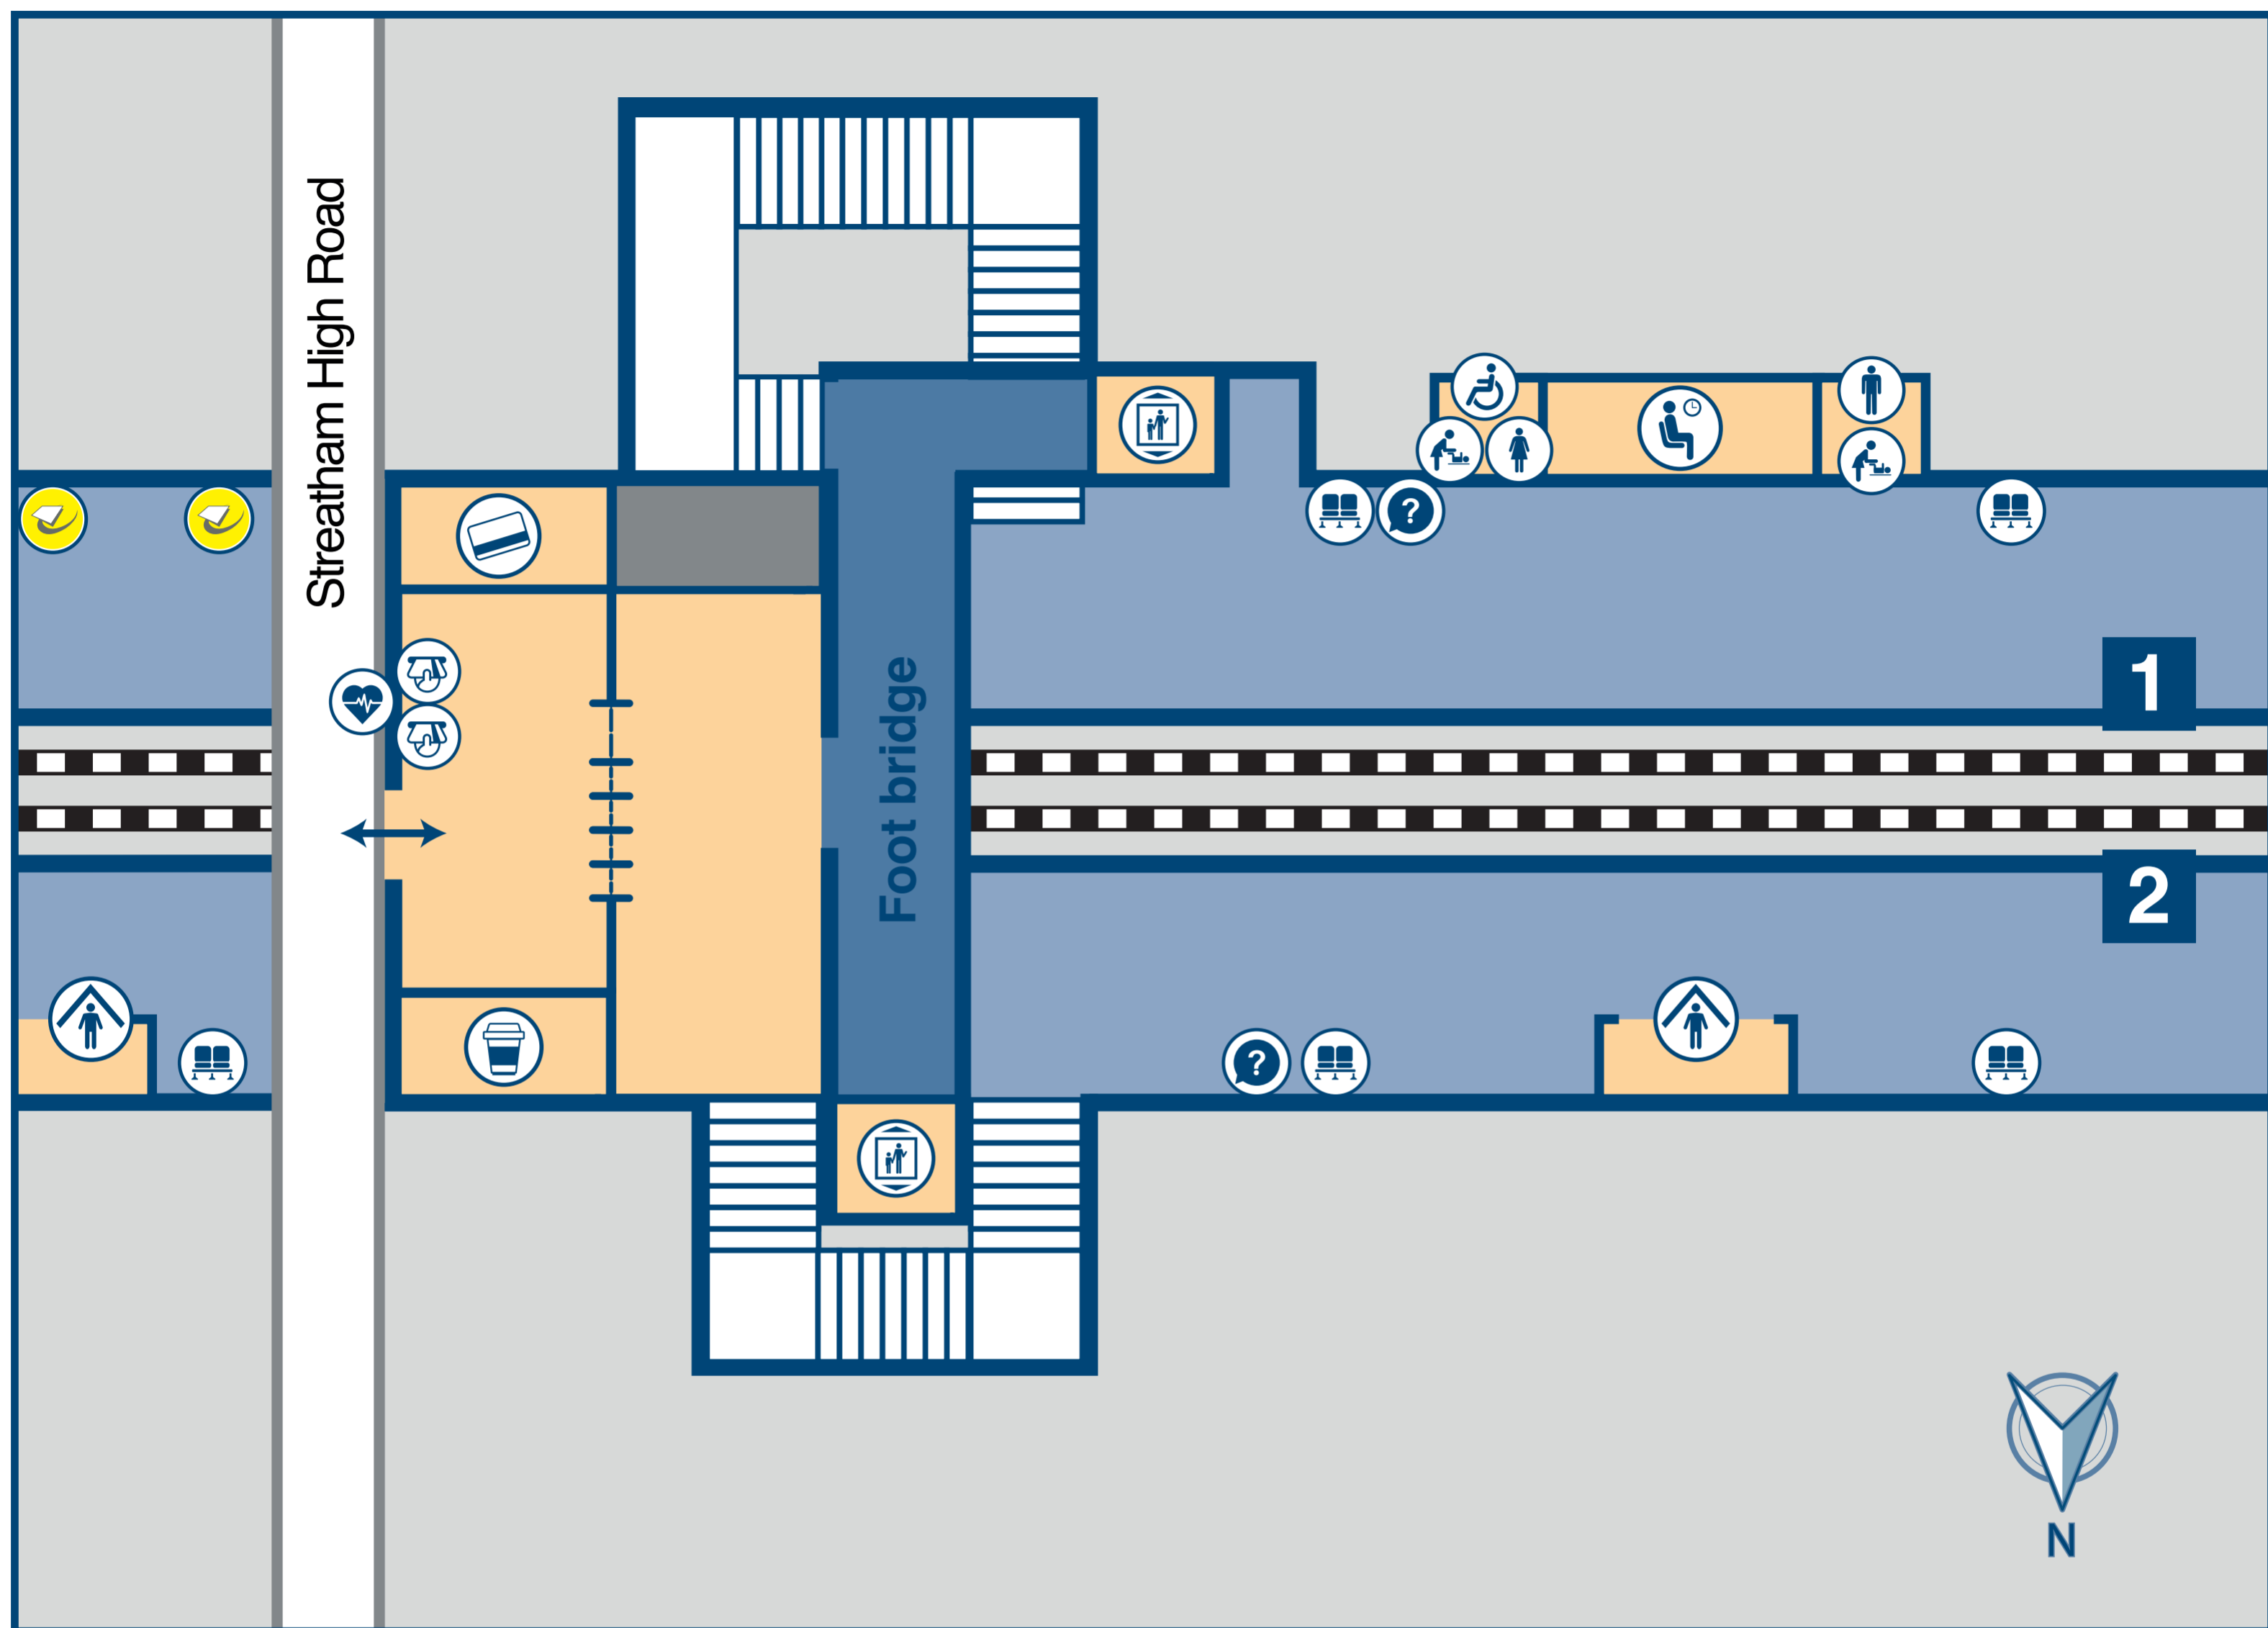

# Streatham (Greater London) Station Plan

## Key

- |                     |                 |             |                |
|---------------------|-----------------|-------------|----------------|
| <b>1</b> Platform 1 | Defibrillator   | Help Point  | Shelter        |
| <b>2</b> Platform 2 | Entrance / Exit | Male Toilet | Ticket Machine |
| Accessible Toilet   | Food/Drink      | Oyster      | Ticket Office  |
| Baby Change         | Female Toilet   | Lift        | Waiting Room   |