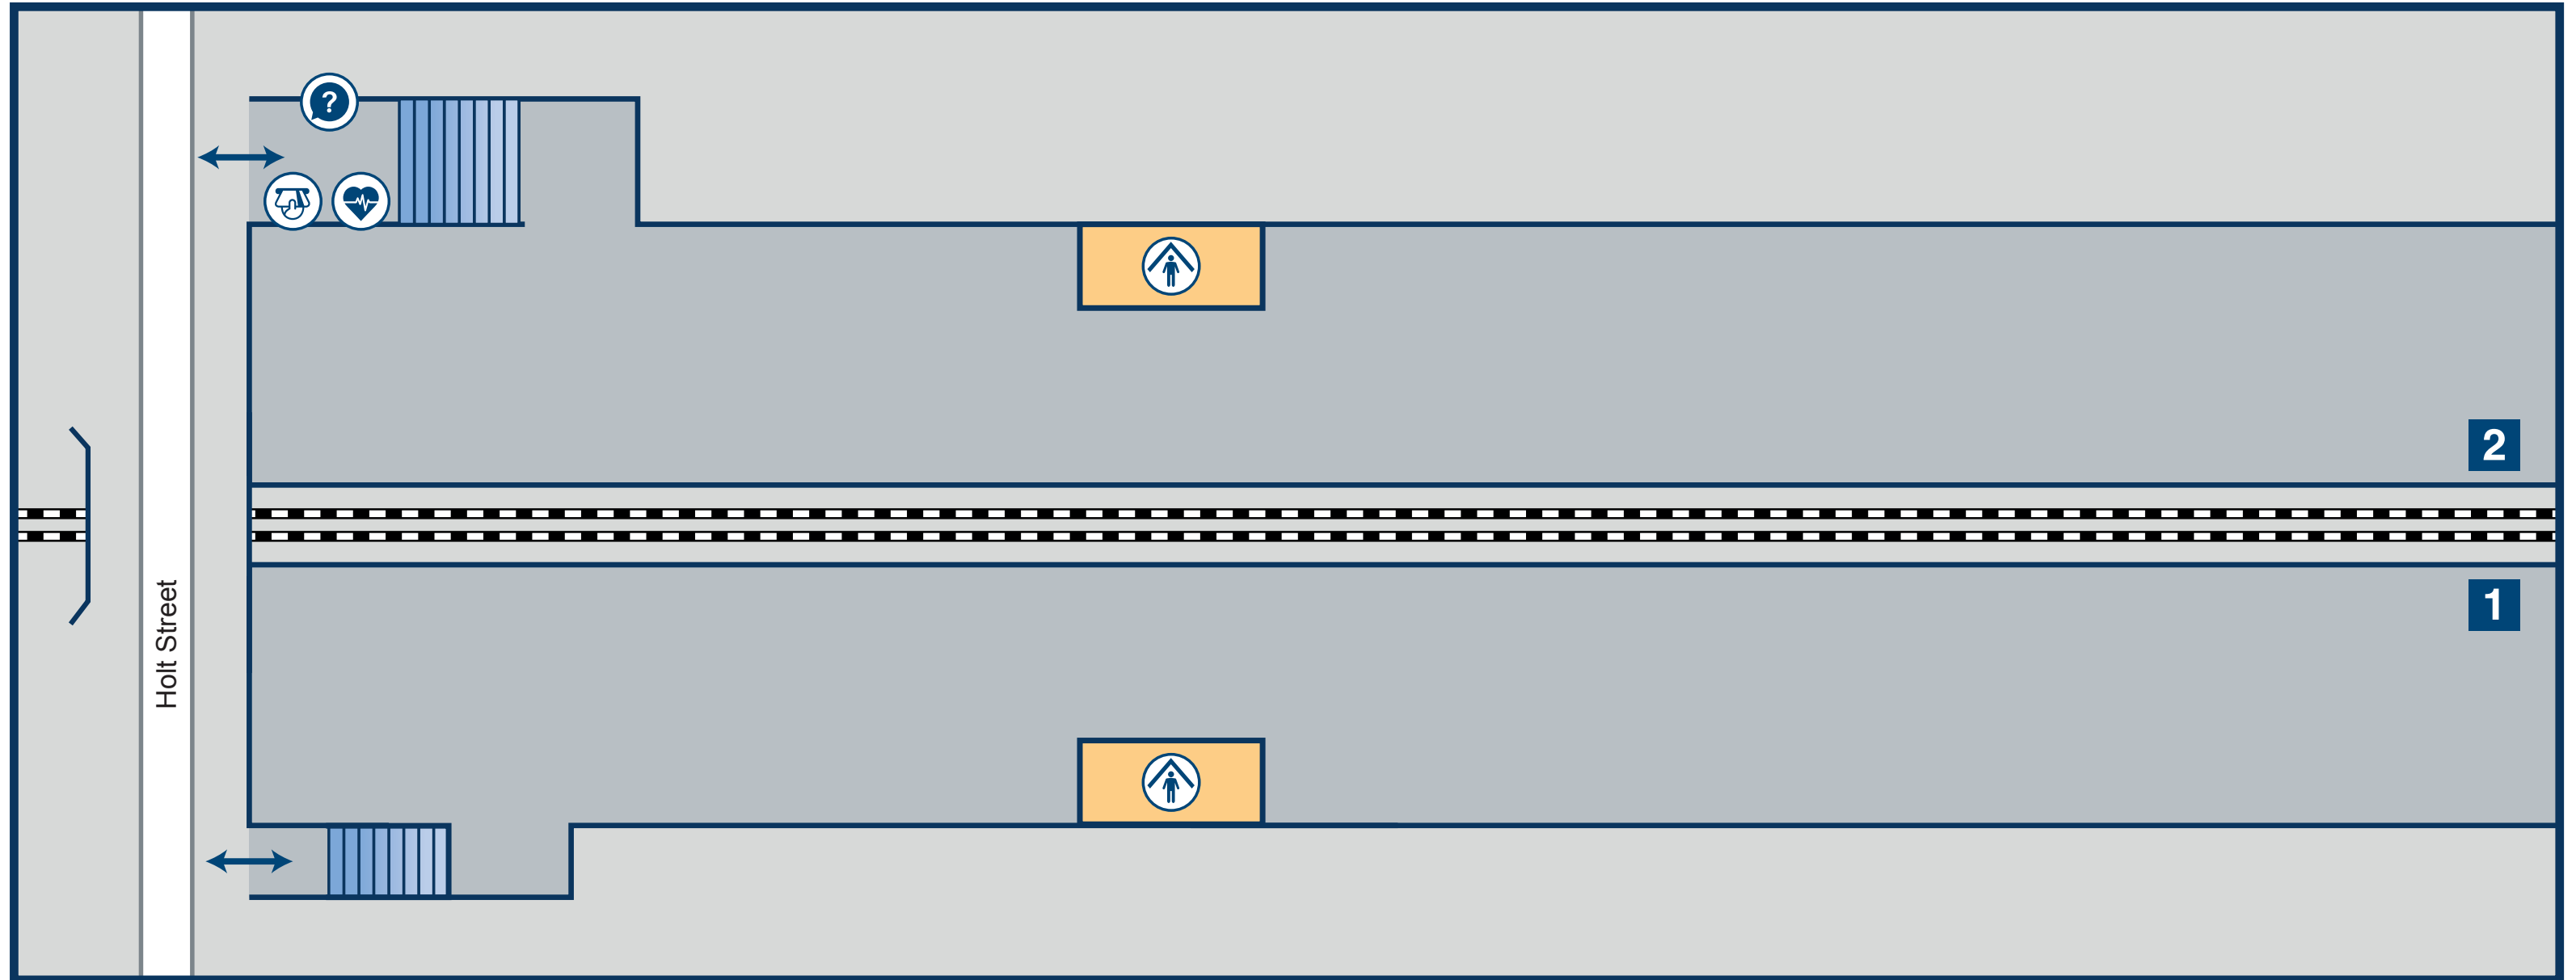

Snowdown Station Plan

Key

Defibrillator

Entrance / Exit

Help Point

Platform

Shelter

Ticket Machine