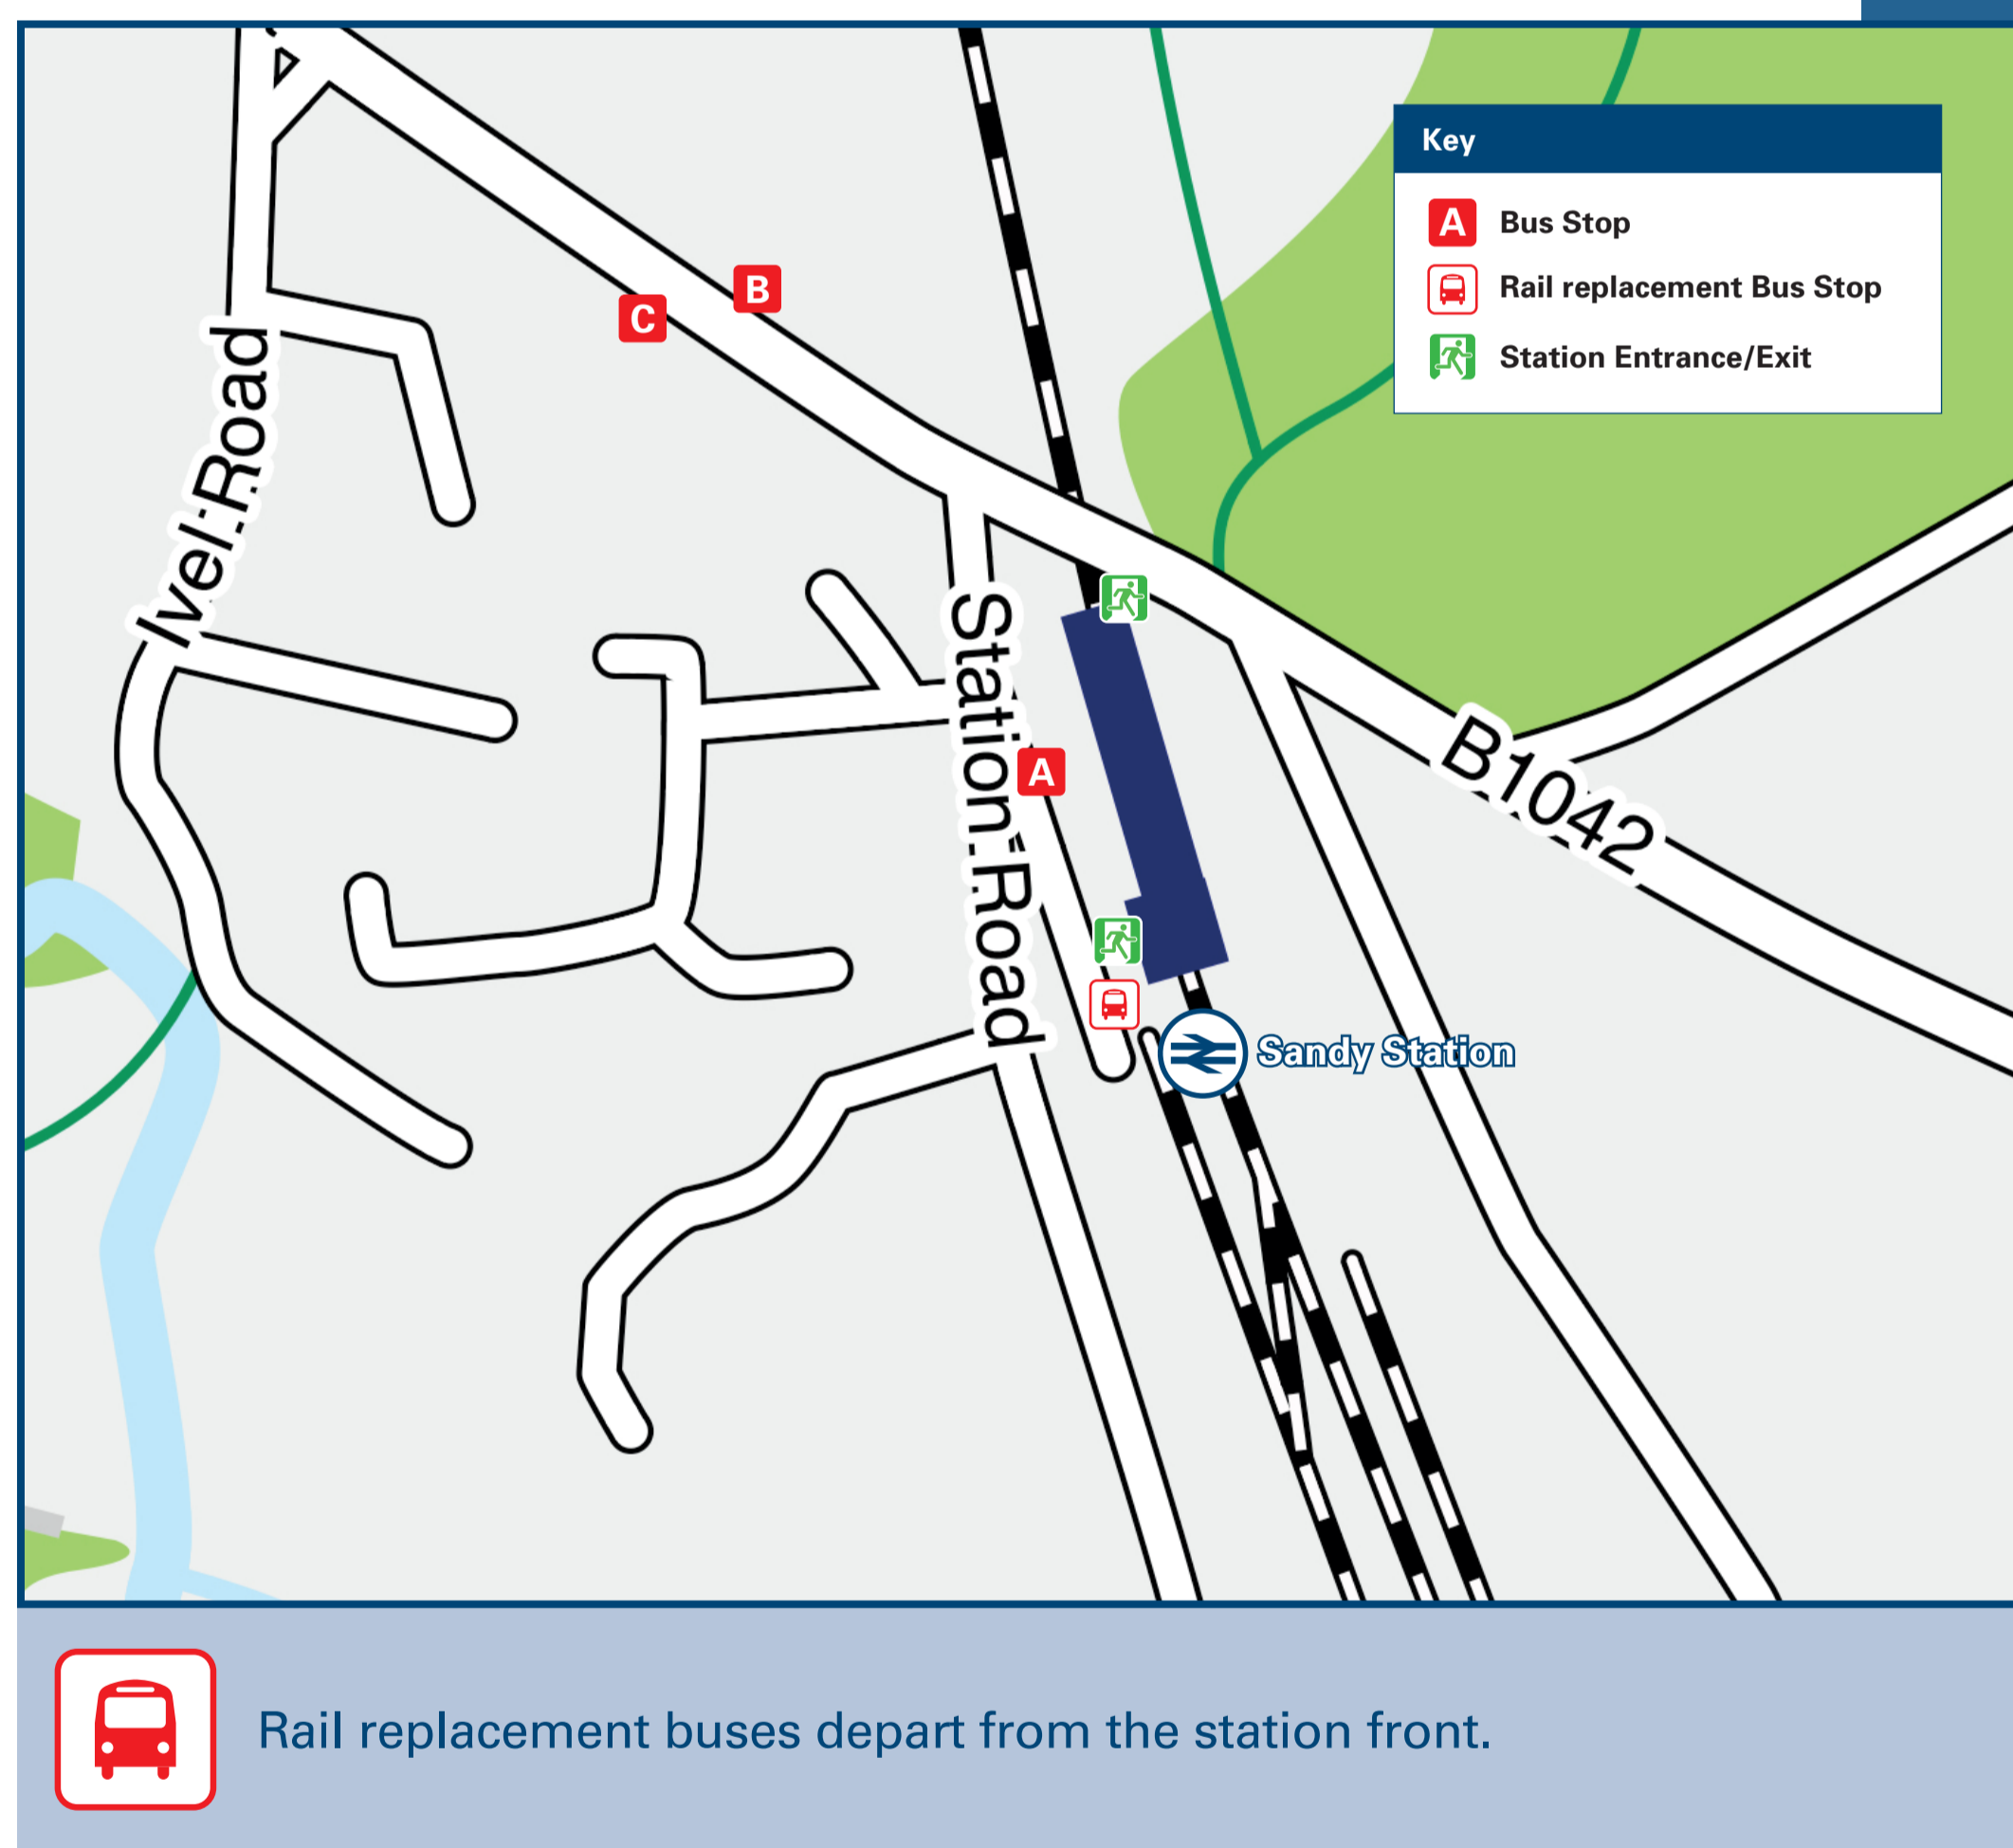

# Sandy Station

# Onward Travel Information

## Local area map

## Main destinations by bus

(Data correct at July 2024)

| DESTINATION                            | BUS ROUTES                                        | BUS STOP           |
|----------------------------------------|---------------------------------------------------|--------------------|
| Bedford                                | 72<br>73                                          | A<br>Market Square |
| Biggleswade                            | 72, 189, 190                                      | A                  |
| Blunham                                | 190                                               | A                  |
| Dunton                                 | 72, 189, 190                                      | A                  |
| Everton                                | 189, 190                                          | A                  |
| Eyeworth                               | 72, 189                                           | A                  |
| Furzen Hall (For Biggleswade Hospital) | 190                                               | A                  |
| Gamlingay                              | 189, 190                                          | A                  |
| Moggerhanger                           | 72                                                | A                  |
| Potton                                 | 72, 189, 190                                      | A                  |
| Sandy (Market Square)                  | 10 minutes walk from this station<br>72, 189, 190 | A                  |
| Sutton Village                         | 190                                               | A                  |
| Willington                             | 72                                                | A                  |
| Wrestlingworth                         | 72, 189                                           | A                  |