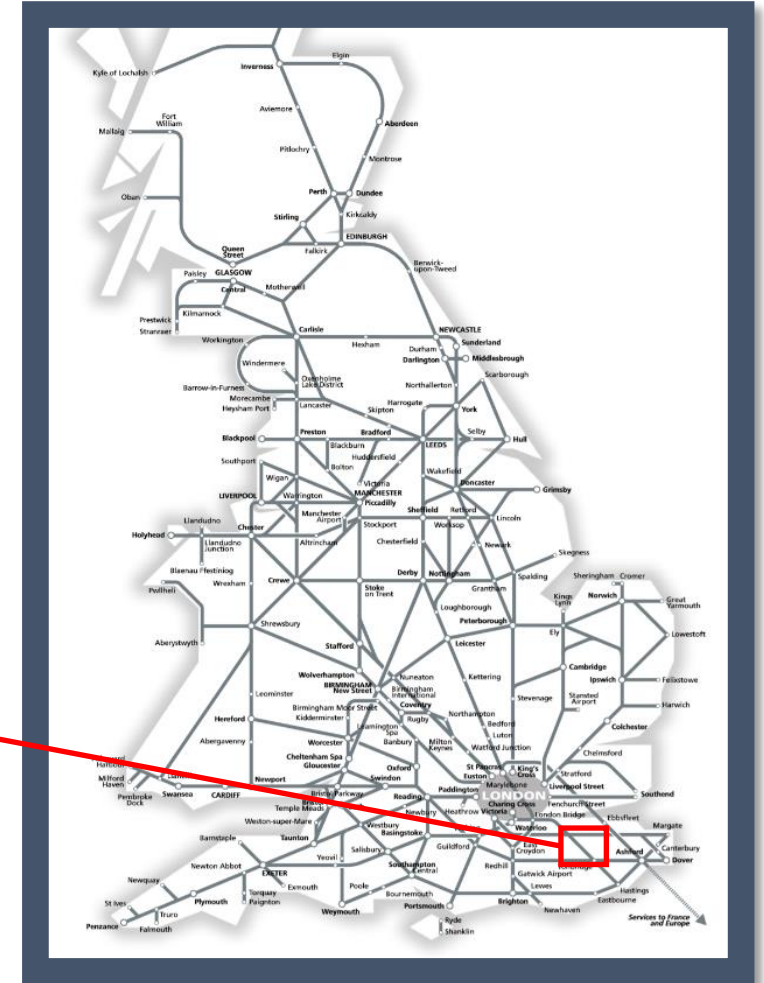

Buses replace trains between Lewisham and Orpington

TOC affected: Southeastern

Key:	
	Engineering Works
	Bus Replacement Services