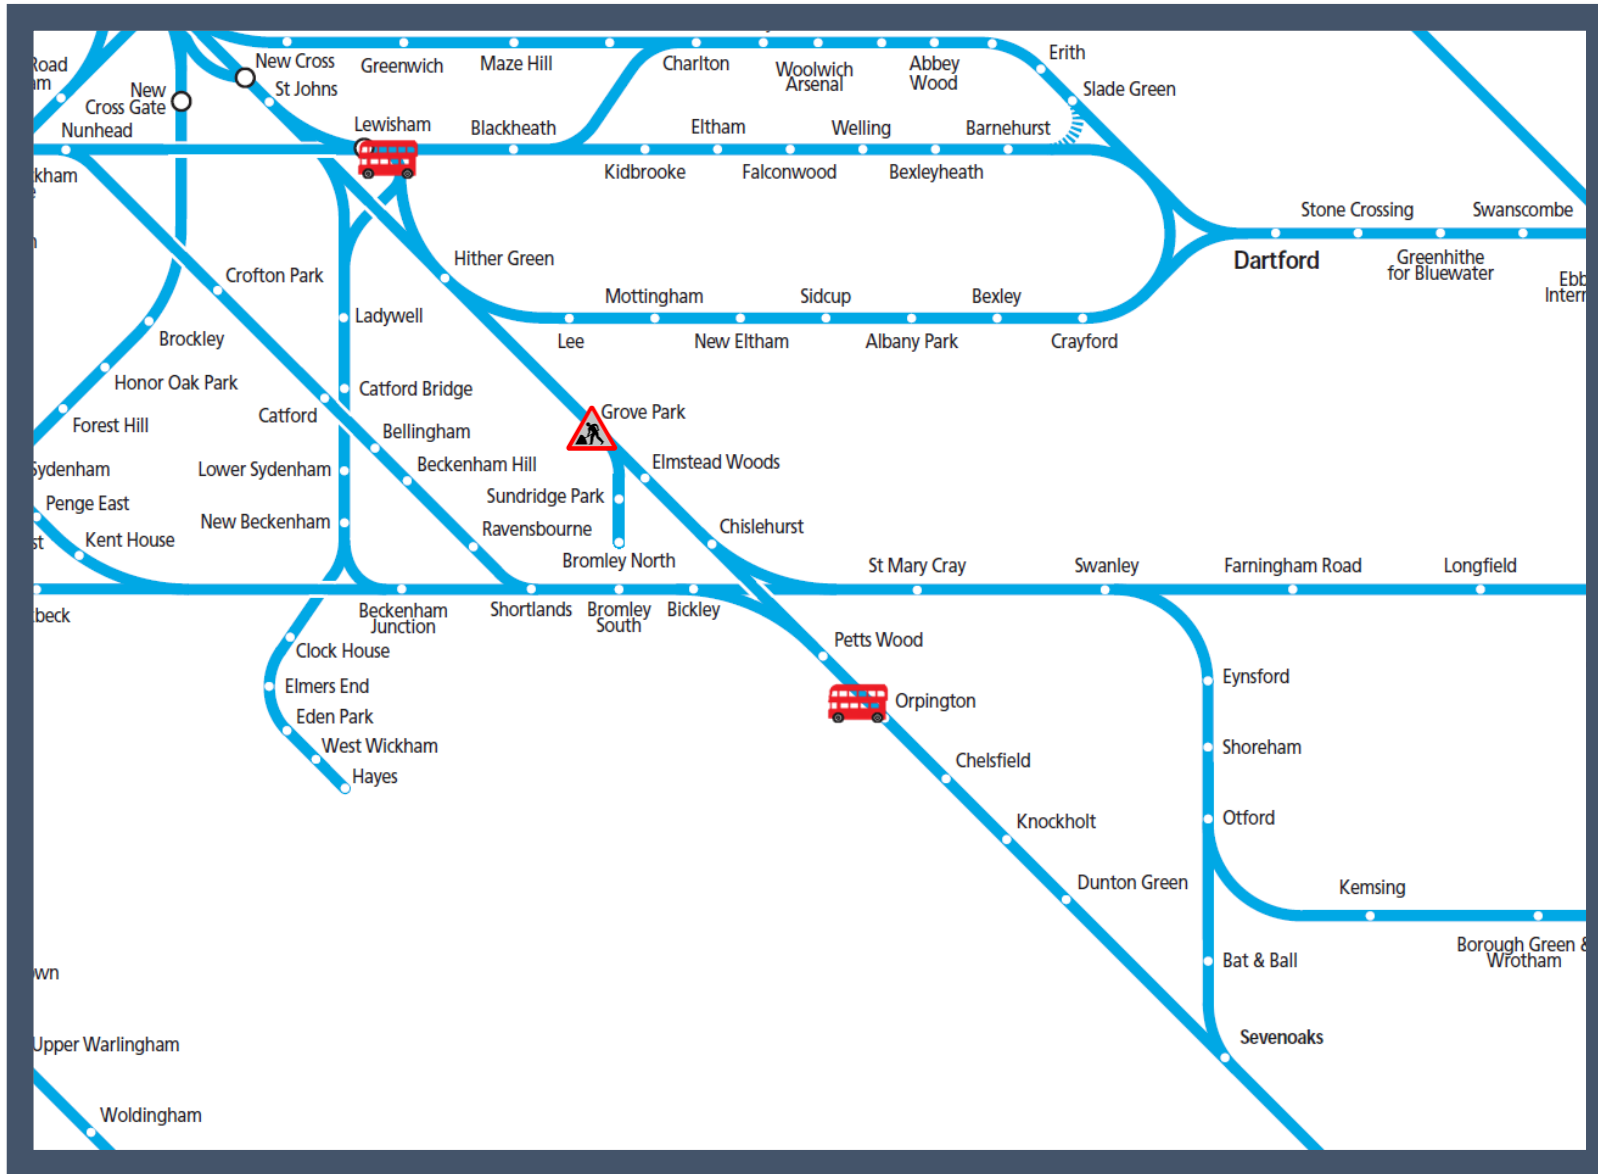

Buses replace trains between Lewisham and Orpington

TOC affected: Southeastern

Key:	
	Engineering Works
	Bus Replacement Services