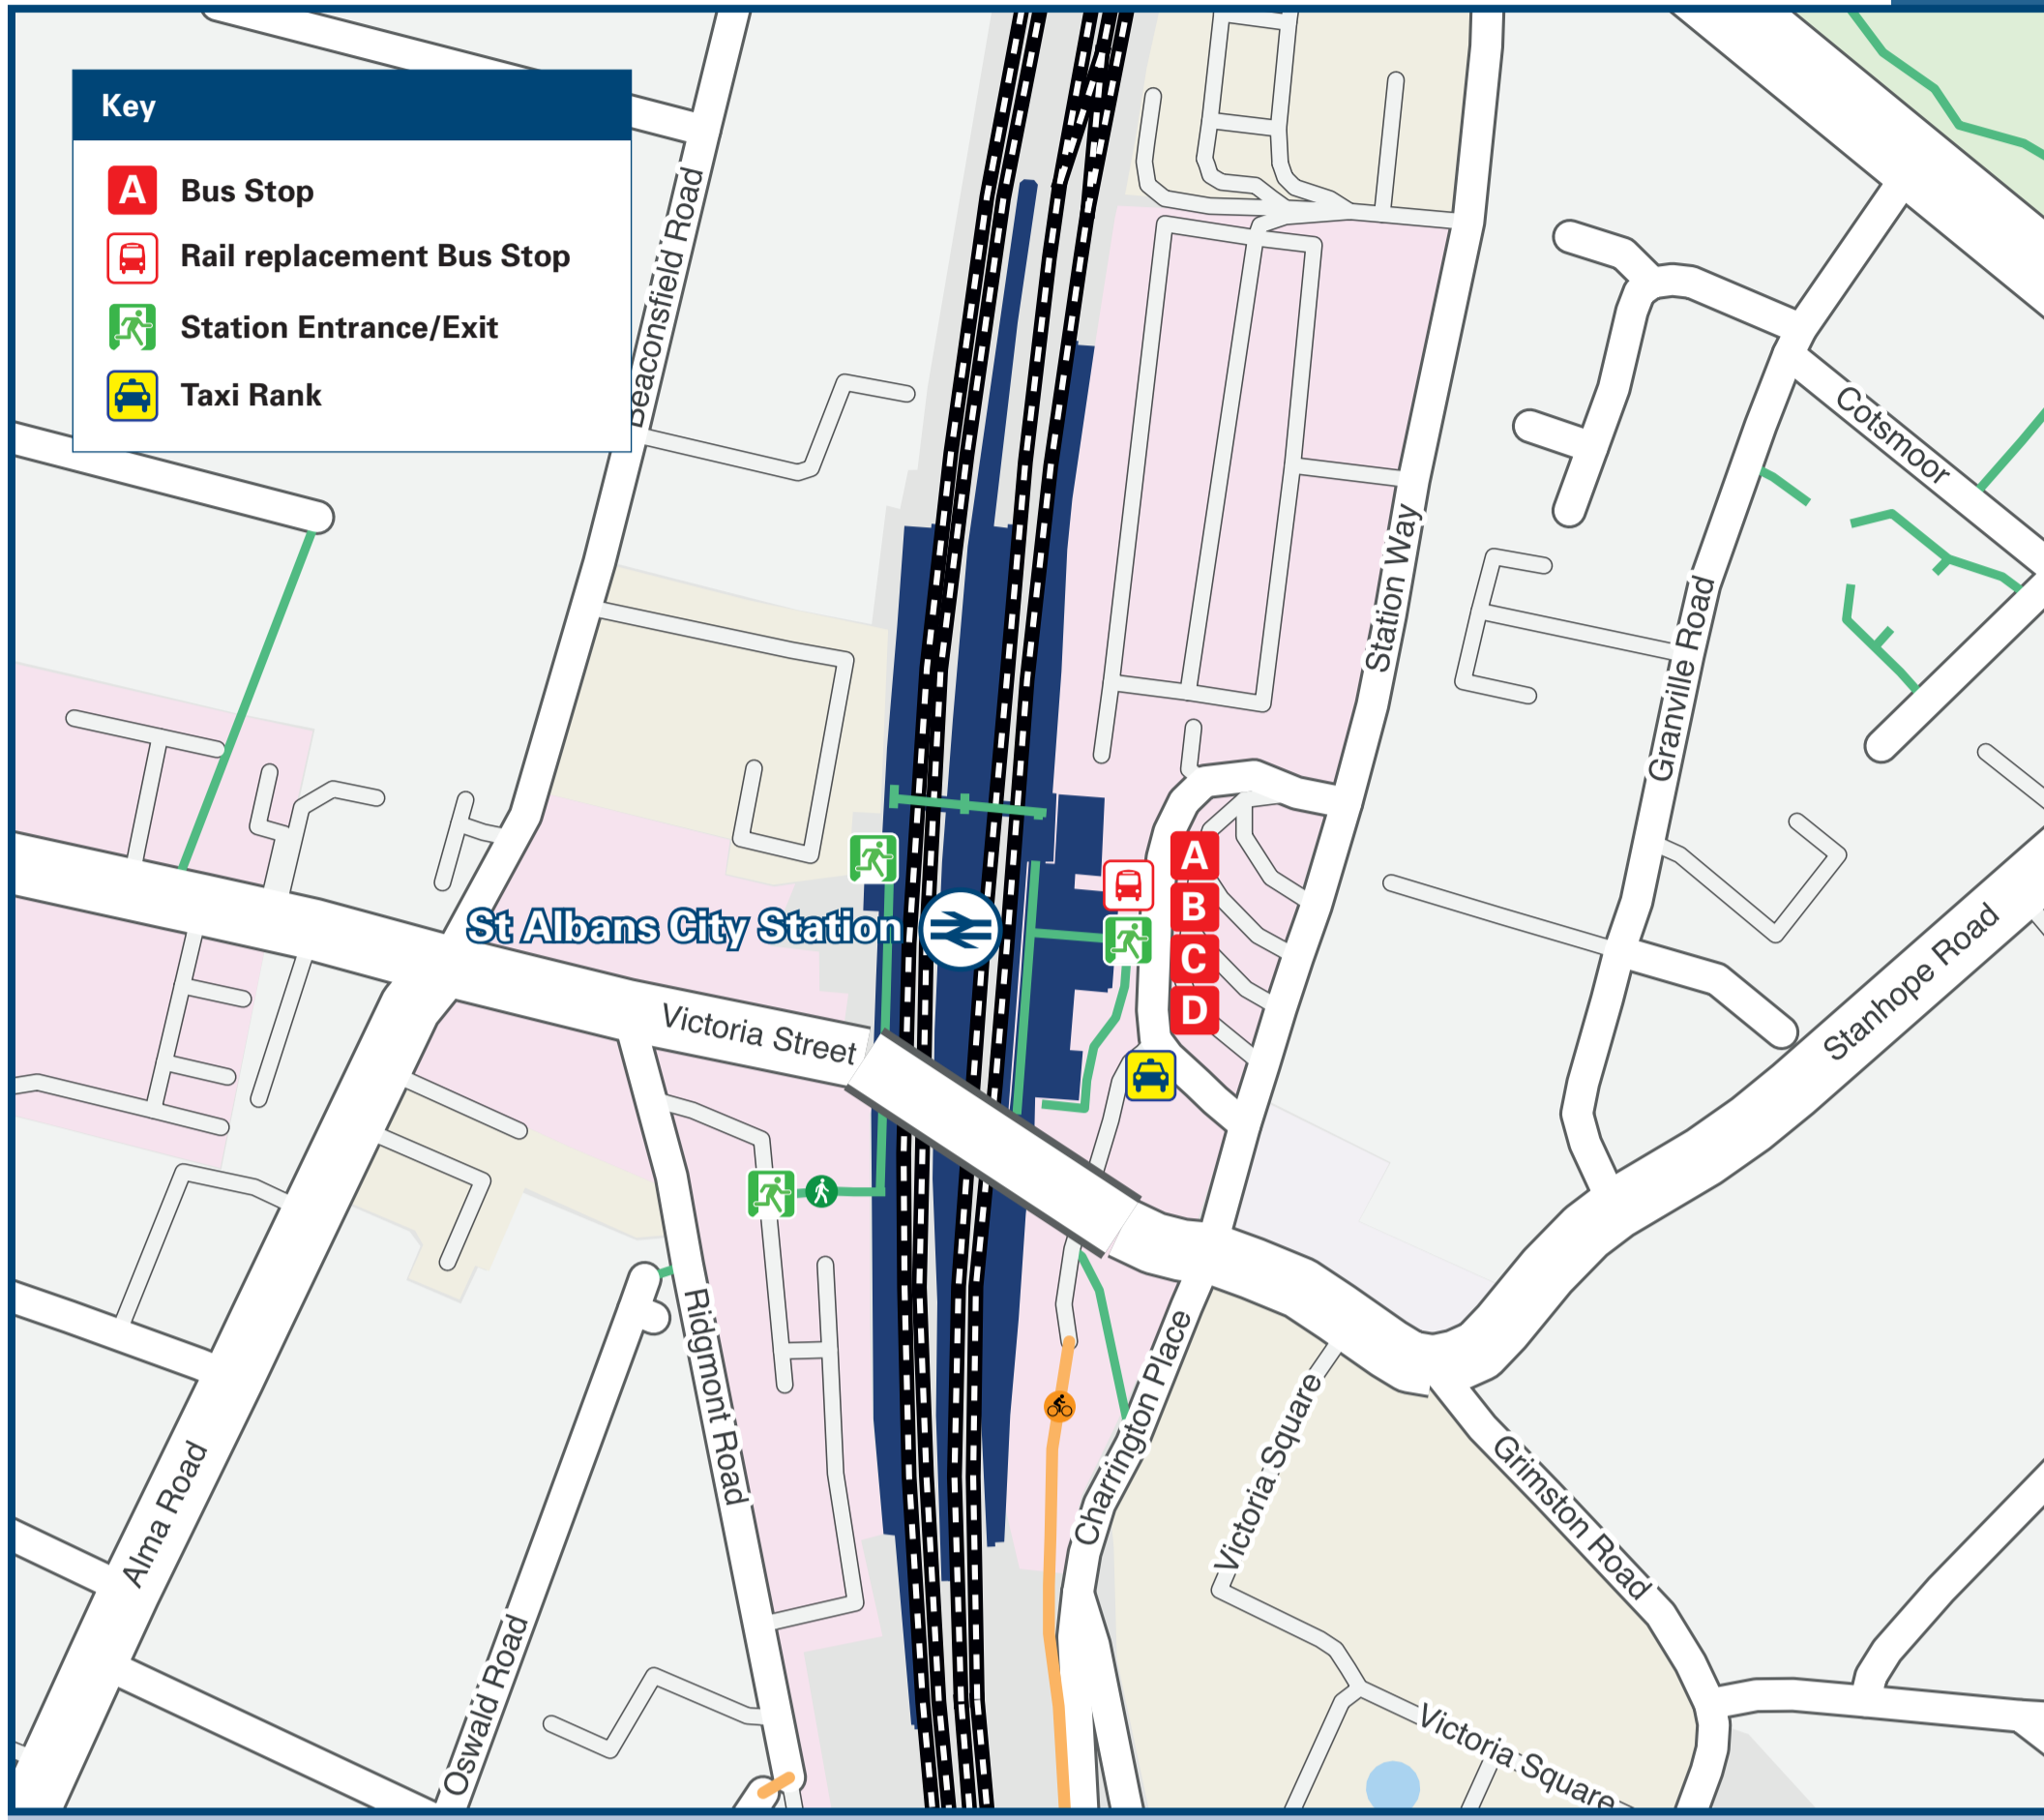

St Albans City Station

Onward Travel Information

Buses and Taxis

Rail replacement buses depart from outside the station on Station Way.

Local area map

PlusBus is a discount price 'bus pass' that you buy with your train ticket. It gives you unlimited bus travel around your chosen town, on participating buses. Visit www.plusbus.info

DESTINATION	BUS ROUTES	BUS STOP
Potters Bar	84	B
Radlett	305*	A
Radlett	601, 602	C
Redbourn	34~	D
Rickmansworth	724, 725	C
Sandridge	305*, 357	D
Shenley	357	B
Shenley	602	C
Smallford (Hatfield Road)	301, 302, 305*, 601, 653	A
South Hatfield	653	A
South Mimms	84	B
St Albans -	15 minutes walk from this station via Victoria Street	
- City Centre (St Peter's Street)	34~, 301, 302, 305*, 357, 653, S1**, S6, S4, 84, 601, 602, 724, 725	D
- Cell Barnes	321, S4, S9	B
- Cell Barnes	305*	A
- Cottonmill	S1**, 84	B
- Cottonmill	S5	A
- Cottonmill	S4	C
- Fleetville (Hatfield Road)	301, 302, 305*, 601, 602, 653, 724, 725, S6, S9	A
- Jersey Farm Estate	653	A
- Marshalswick	653, S6	A
- Marshalswick	S9	B
- Mile House Estate (London Road)	357	B
- Mile House Estate (London Road)	602	C
- New Greens Estate	653	D
- Oaklands (for Oaklands College)	301, 302, 305*, 601, 602, 724, 725, S6	A
- St Albans Abbey Station	601, 724, 725, S4, S5	C
- St Albans City Hospital	302, 653	D
- St Julians	601, S5	A
- St Julians	602	C
- St Michael's Village	302	D
- St Stephen's (for Verulam Estate)	724, 725	C
- The Camp	S1**, 84	B