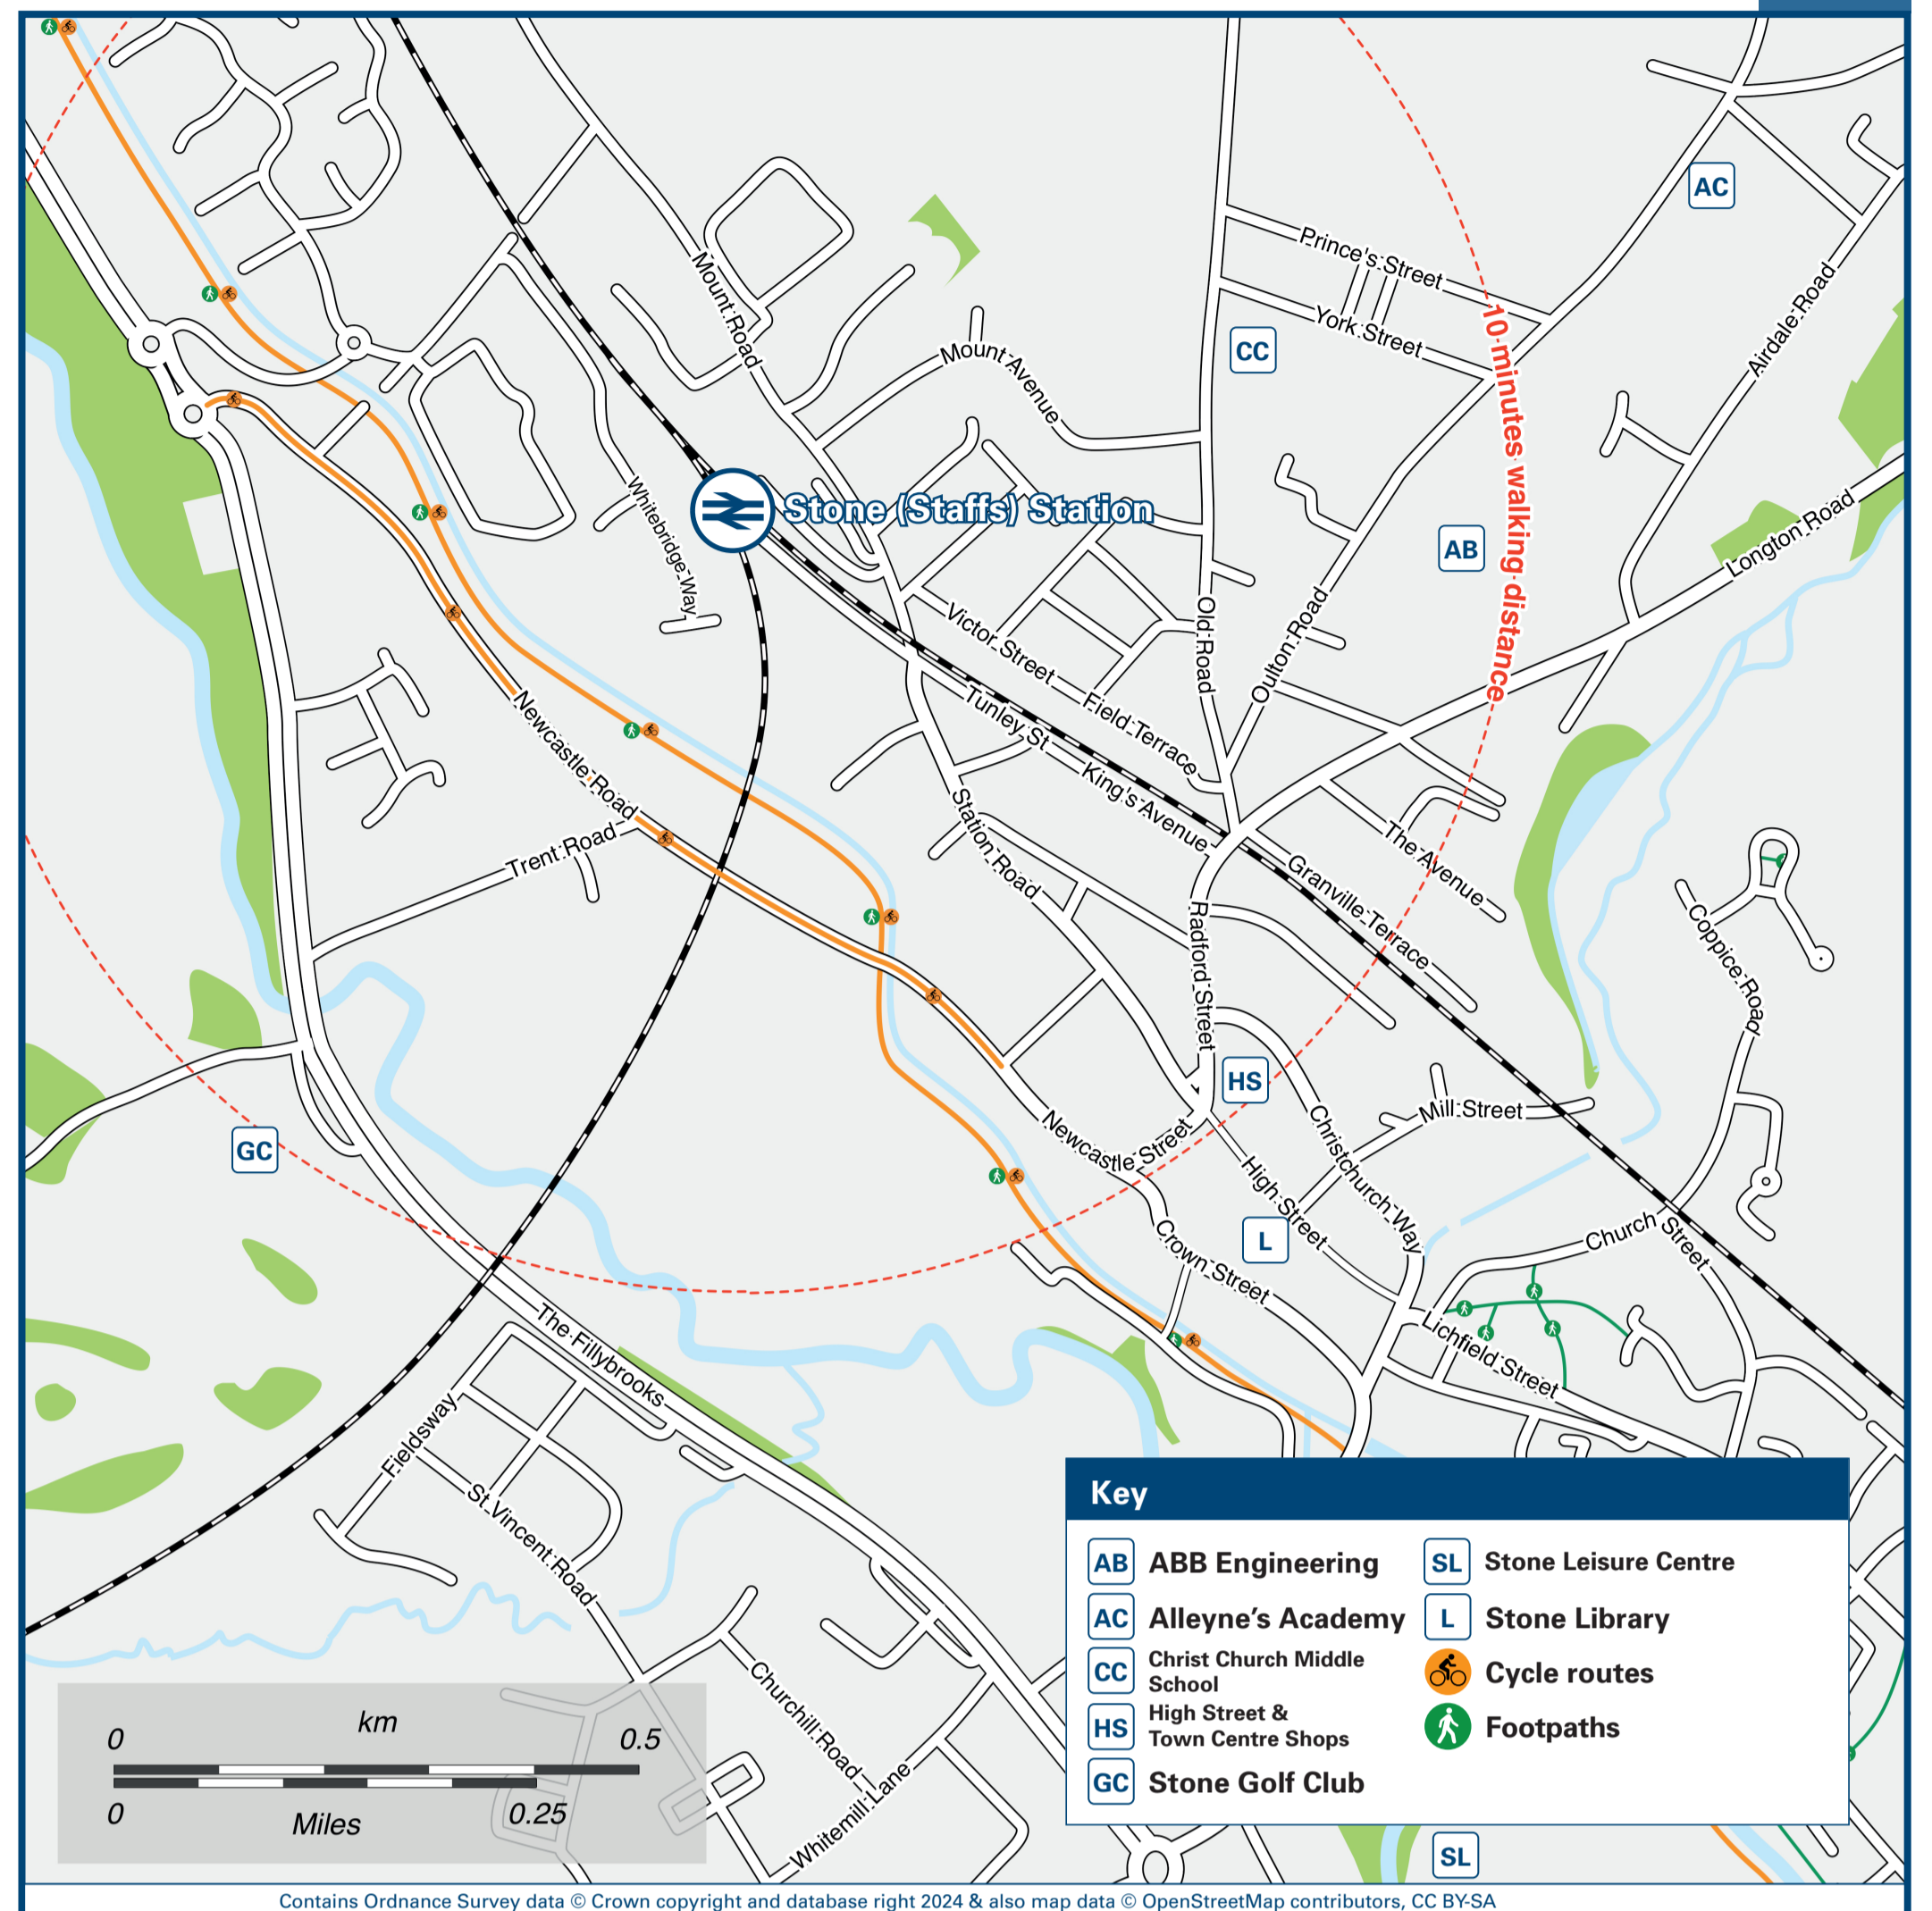

Stone Station

Onward Travel Information

Buses

Rail replacement buses depart from Granville Square (Stop A on the map) towards Stafford and from Crown Street (Stop C on the map) towards Stoke-on-Trent.

Local area map

Main destinations by bus

(Data correct at July 2024)

DESTINATION	BUS ROUTES	BUS STOP
Aston-by-Stone	101	A, B
Barlaston	100, 104	C
Barlaston Park (Bell Lane)	104	A, B
Barlaston Park (Bell Lane)	100*, 104	C
Coldmeecce (Yarnfield Lane)	102	A, B, C
Eccleshall	103	B
Hanford (Stone Road)	100, 101	C
Hanley (Bus Station)	100, 101	C
Meaford (George and Dragon PH)	100, 101, 104	C
Newcastle-under-Lyme (Bus Station)	104	A, B
Newcastle-under-Lyme (Bus Station)	101	C
Stafford (Railway Station)	101	A, B

DESTINATION	BUS ROUTES	BUS STOP
Stafford (Town Centre)	101	A, B
Stoke-on-Trent City Centre (Hanley Bus Station)	100, 101	C
Stoke-on-Trent (Railway Station)	100	C
Swynnerton	102	A, B, C
Tillington	101	A, B
Tittensor (Monkey Forest)	101	C
Tittensor Village (Winghouse Lane)	101	C
Trentham	100, 101	C
Trentham Gardens (Poacher's Cottage PH)	100, 101	C
Trent Vale (Stoke-on-Trent)	101	C
Walton	101	A, B
Walton	102, 102A	A, B, C
Walton	103	B

DESTINATION	BUS ROUTES	BUS STOP
Walton Hill	102A	A, B, C
Wedgwood (Old Road / Wedgwood Drive)	100	C
Whitebridge Estate (Newcastle Road)	100, 101, 104	C
Whitgreave (A34 Turn)	104	A, B
Whitgreave (A34 Turn)	101	A, B
Yarnfield	102	A, B, C