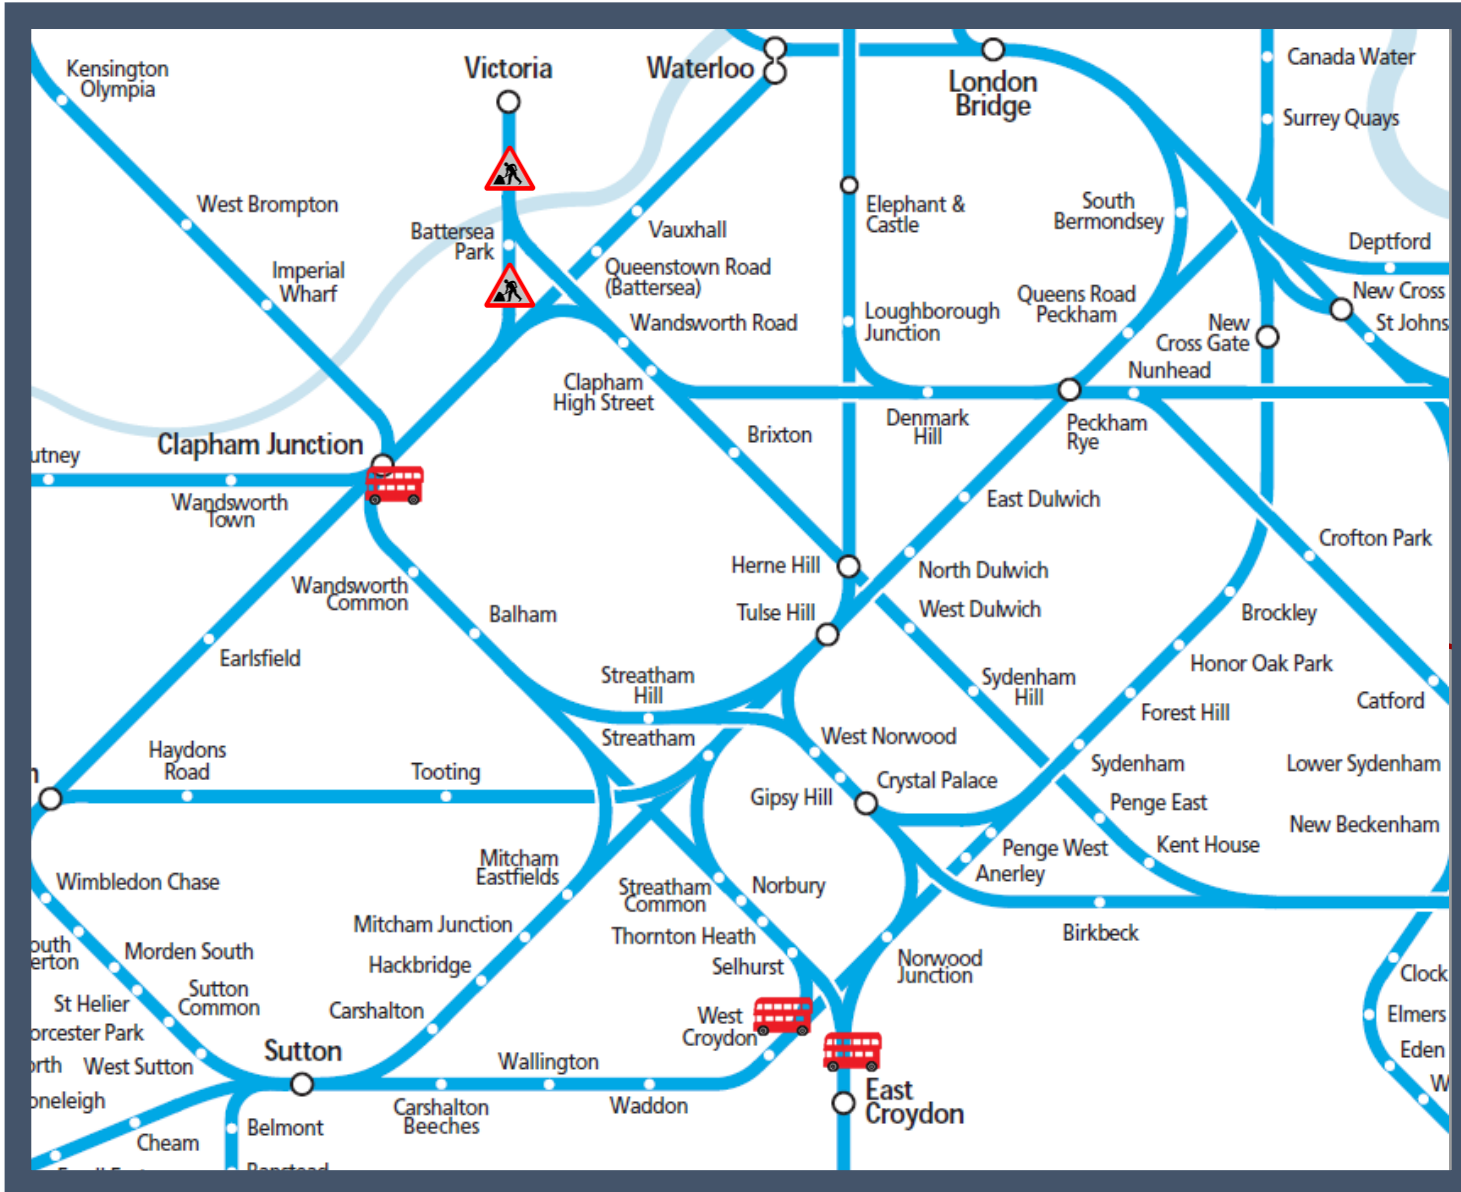

No Gatwick Express / Southern trains to / from London Victoria

TOCs affected: Gatwick Express, Southern

Key:

	Engineering Works
	Bus Replacement Services