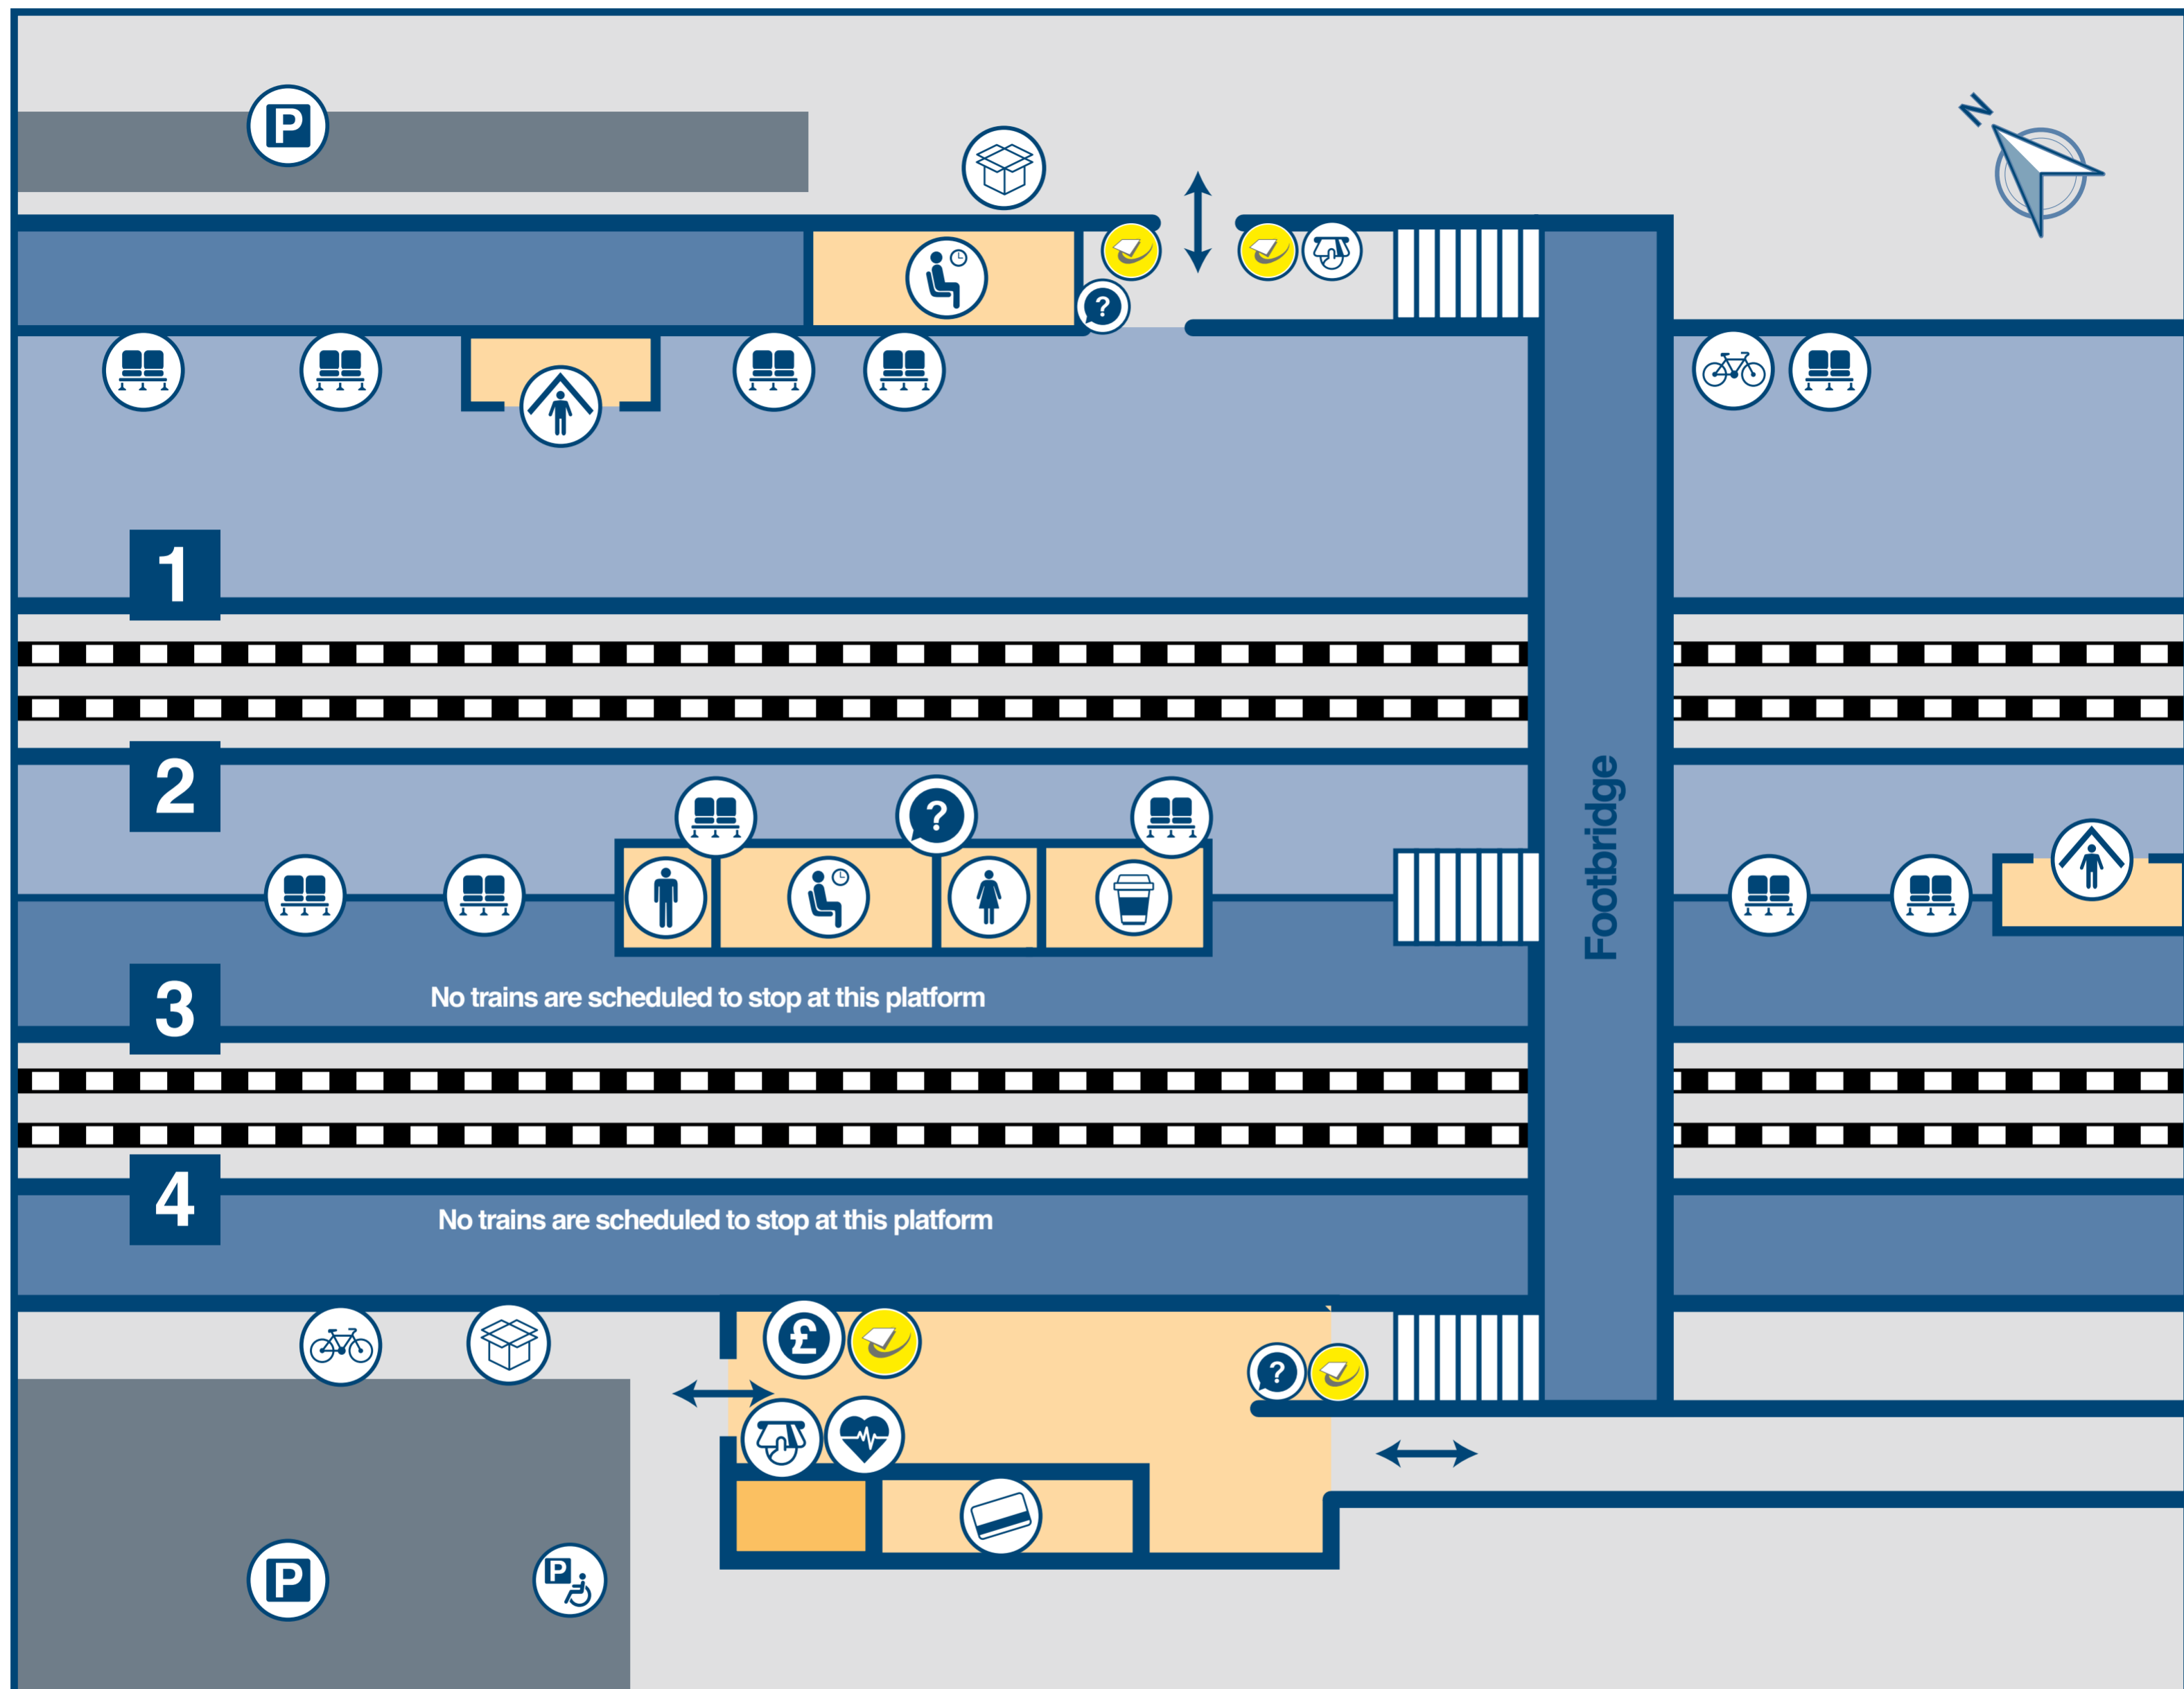

Wandsworth Common Station Plan

Key

- | | | | | |
|---------------------|------------------|---------------|--------------------|----------------|
| 1 Platform 1 | Cycle Rack | Female Toilet | Oyster Card Reader | Ticket Machine |
| 2 Platform 2 | Disabled Parking | Food/Drink | Parcel Collection | Ticket Office |
| Car Park | Defibrillator | Help Point | Seats | Waiting Room |
| Cash Machine | Entrance / Exit | Male Toilet | Shelter | |