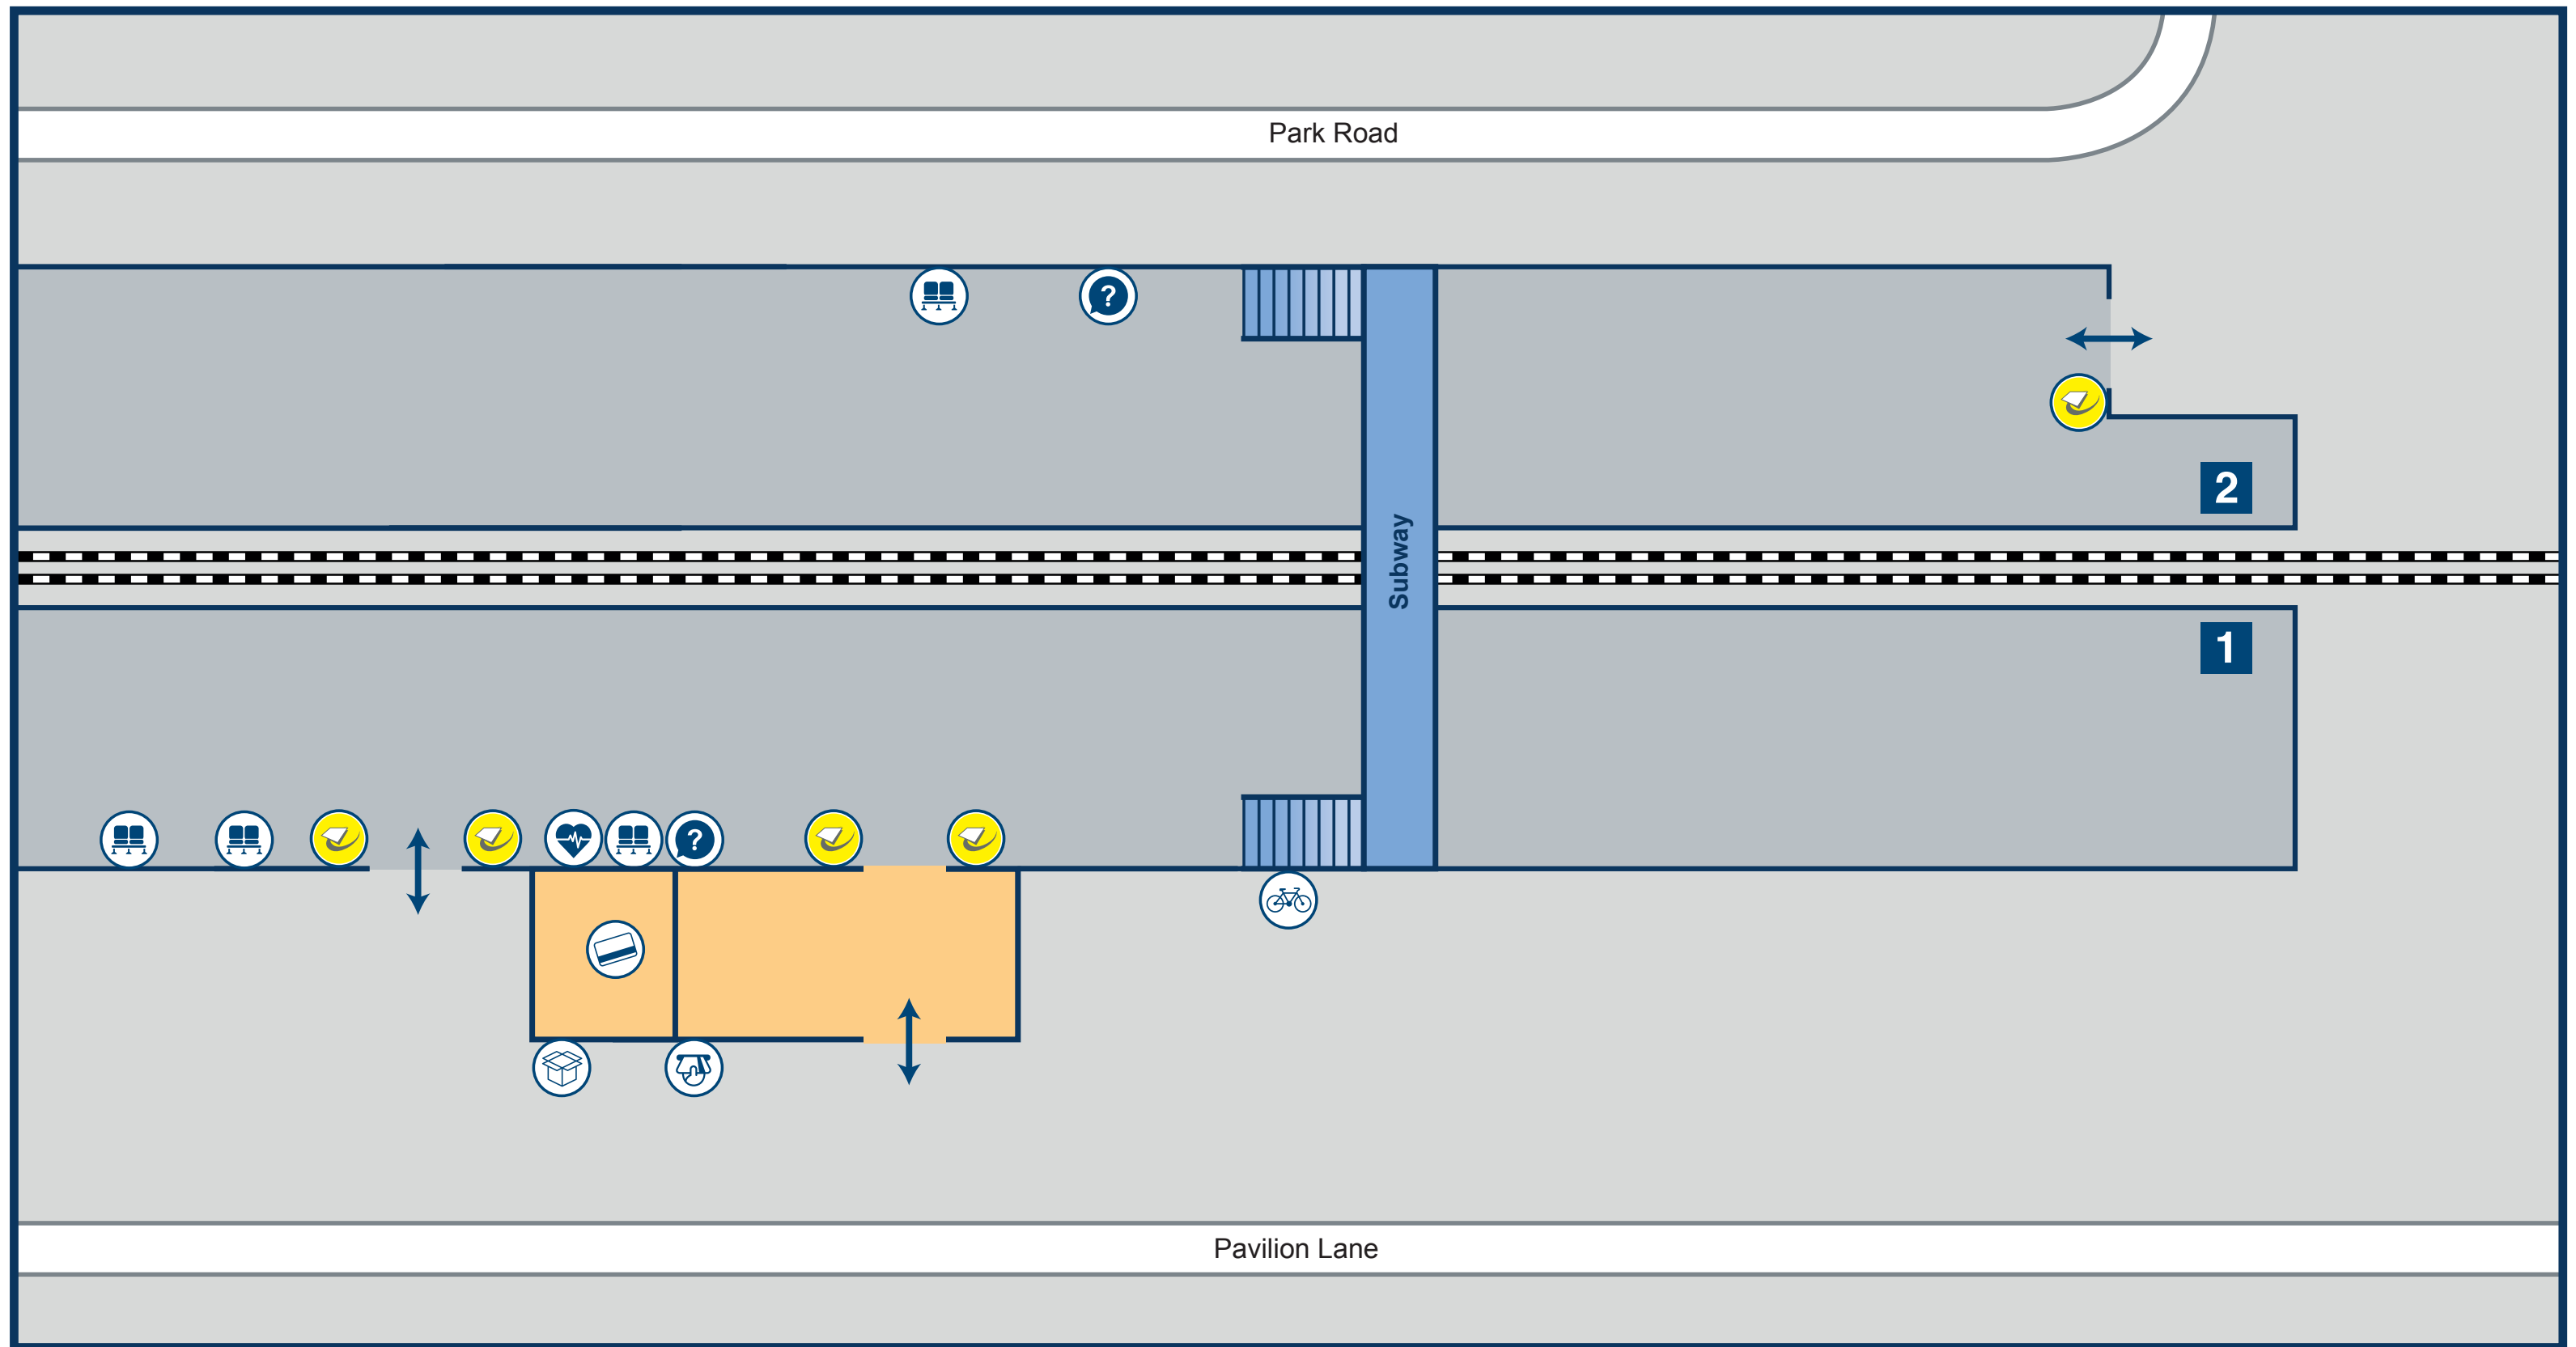

New Beckenham Station Plan

Key

- | | | | |
|---|---|--|---|
|  Cycle Rack |  Help Point |  Platform |  Ticket Office |
|  Defibrillator |  Oyster Card Reader |  Seats | |
|  Entrance / Exit |  Parcel Hub |  Ticket Machine | |