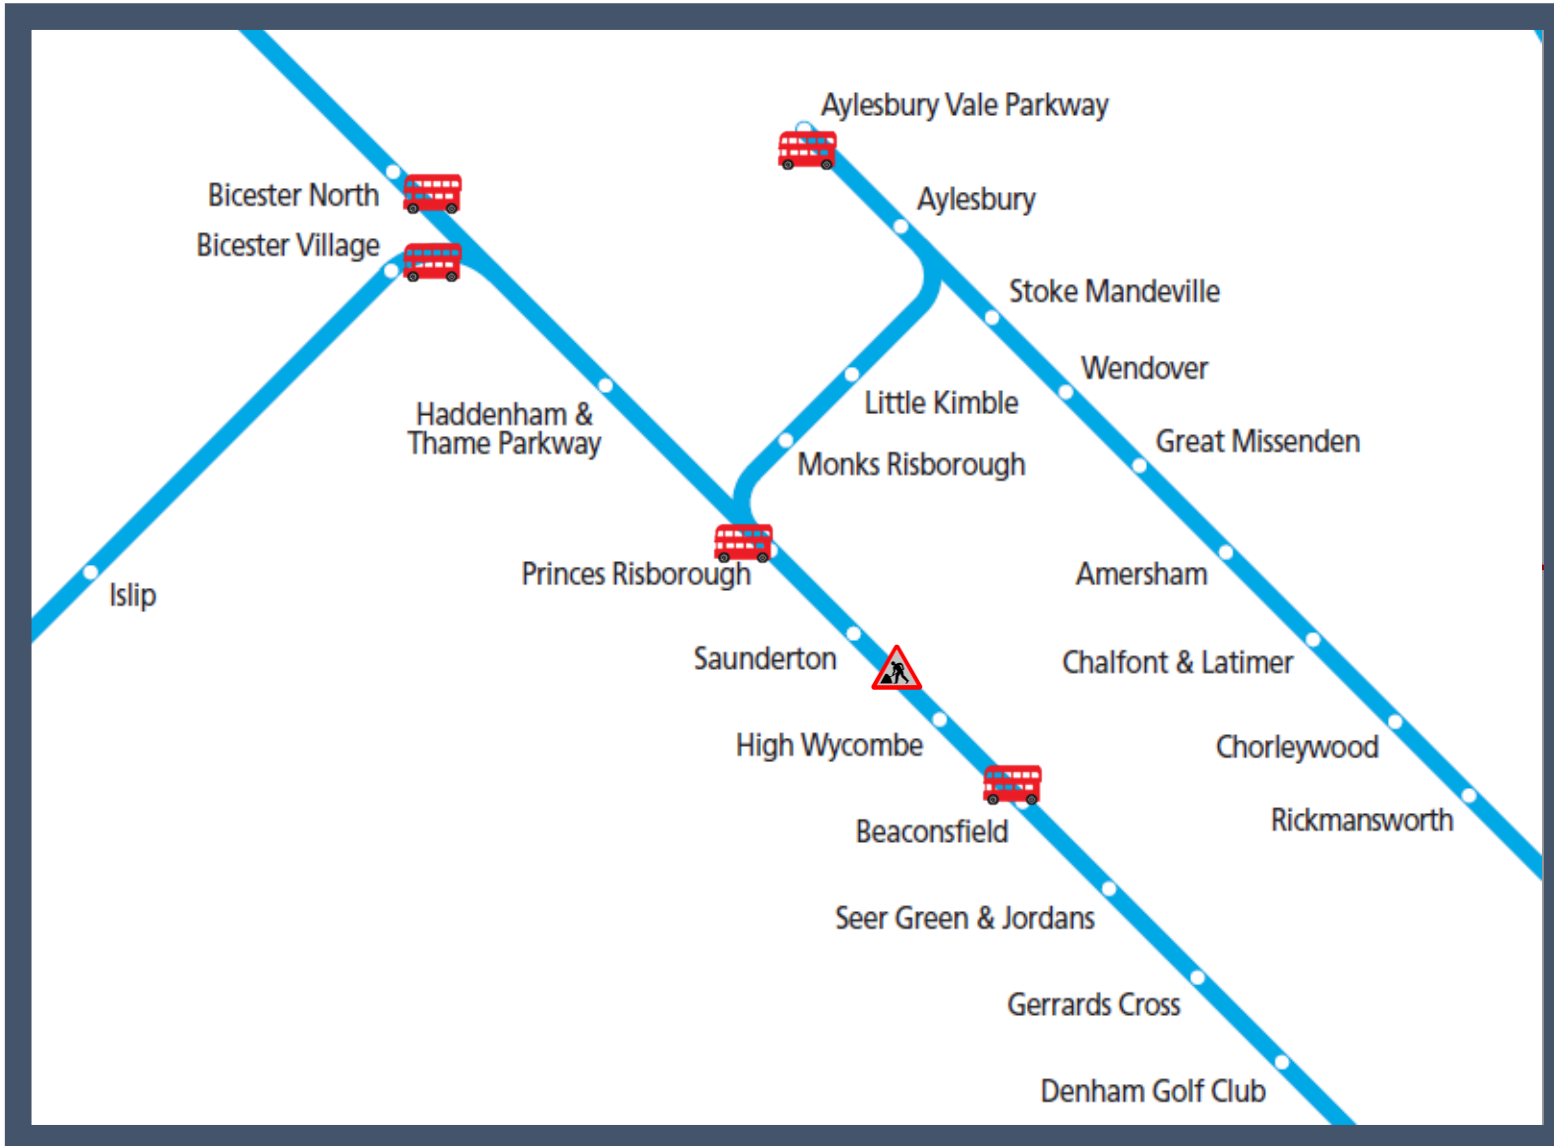

# Buses replace trains between Beaconsfield and Princes Risborough

TOC affected: Chiltern Railways

**Key:**

	Engineering Works
	Bus Replacement Services