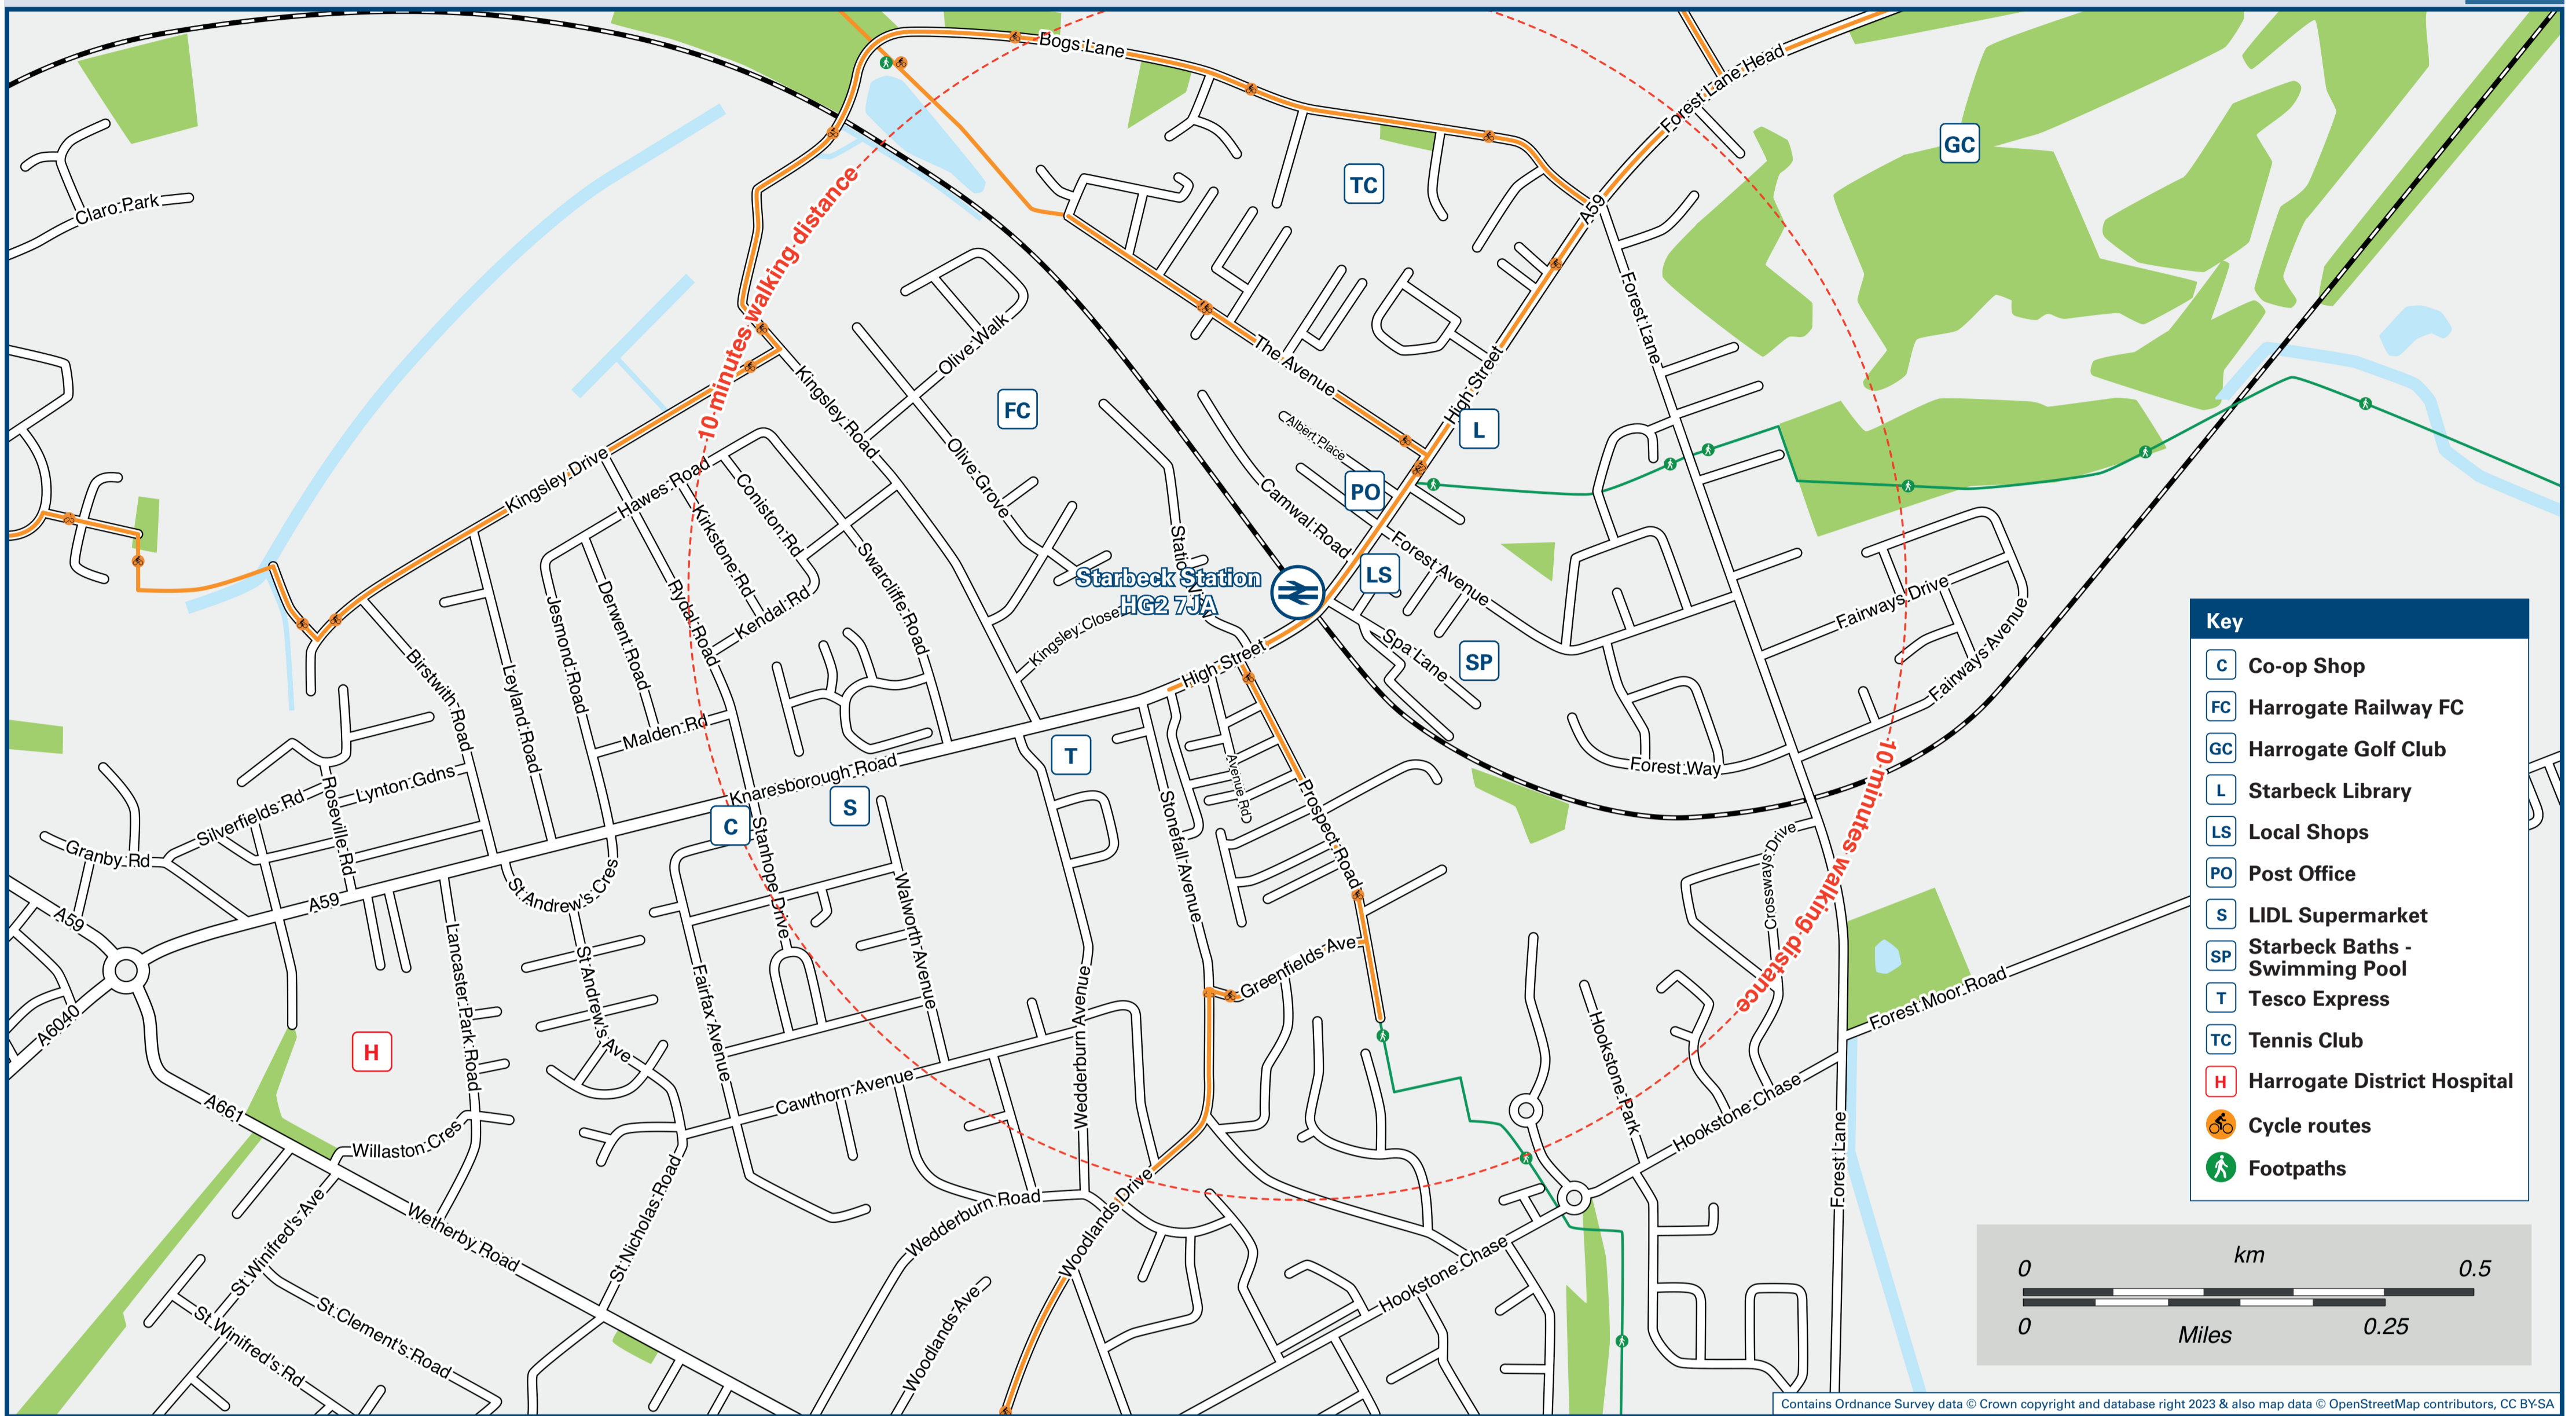

Starbeck Station

Onward Travel Information

Local area map