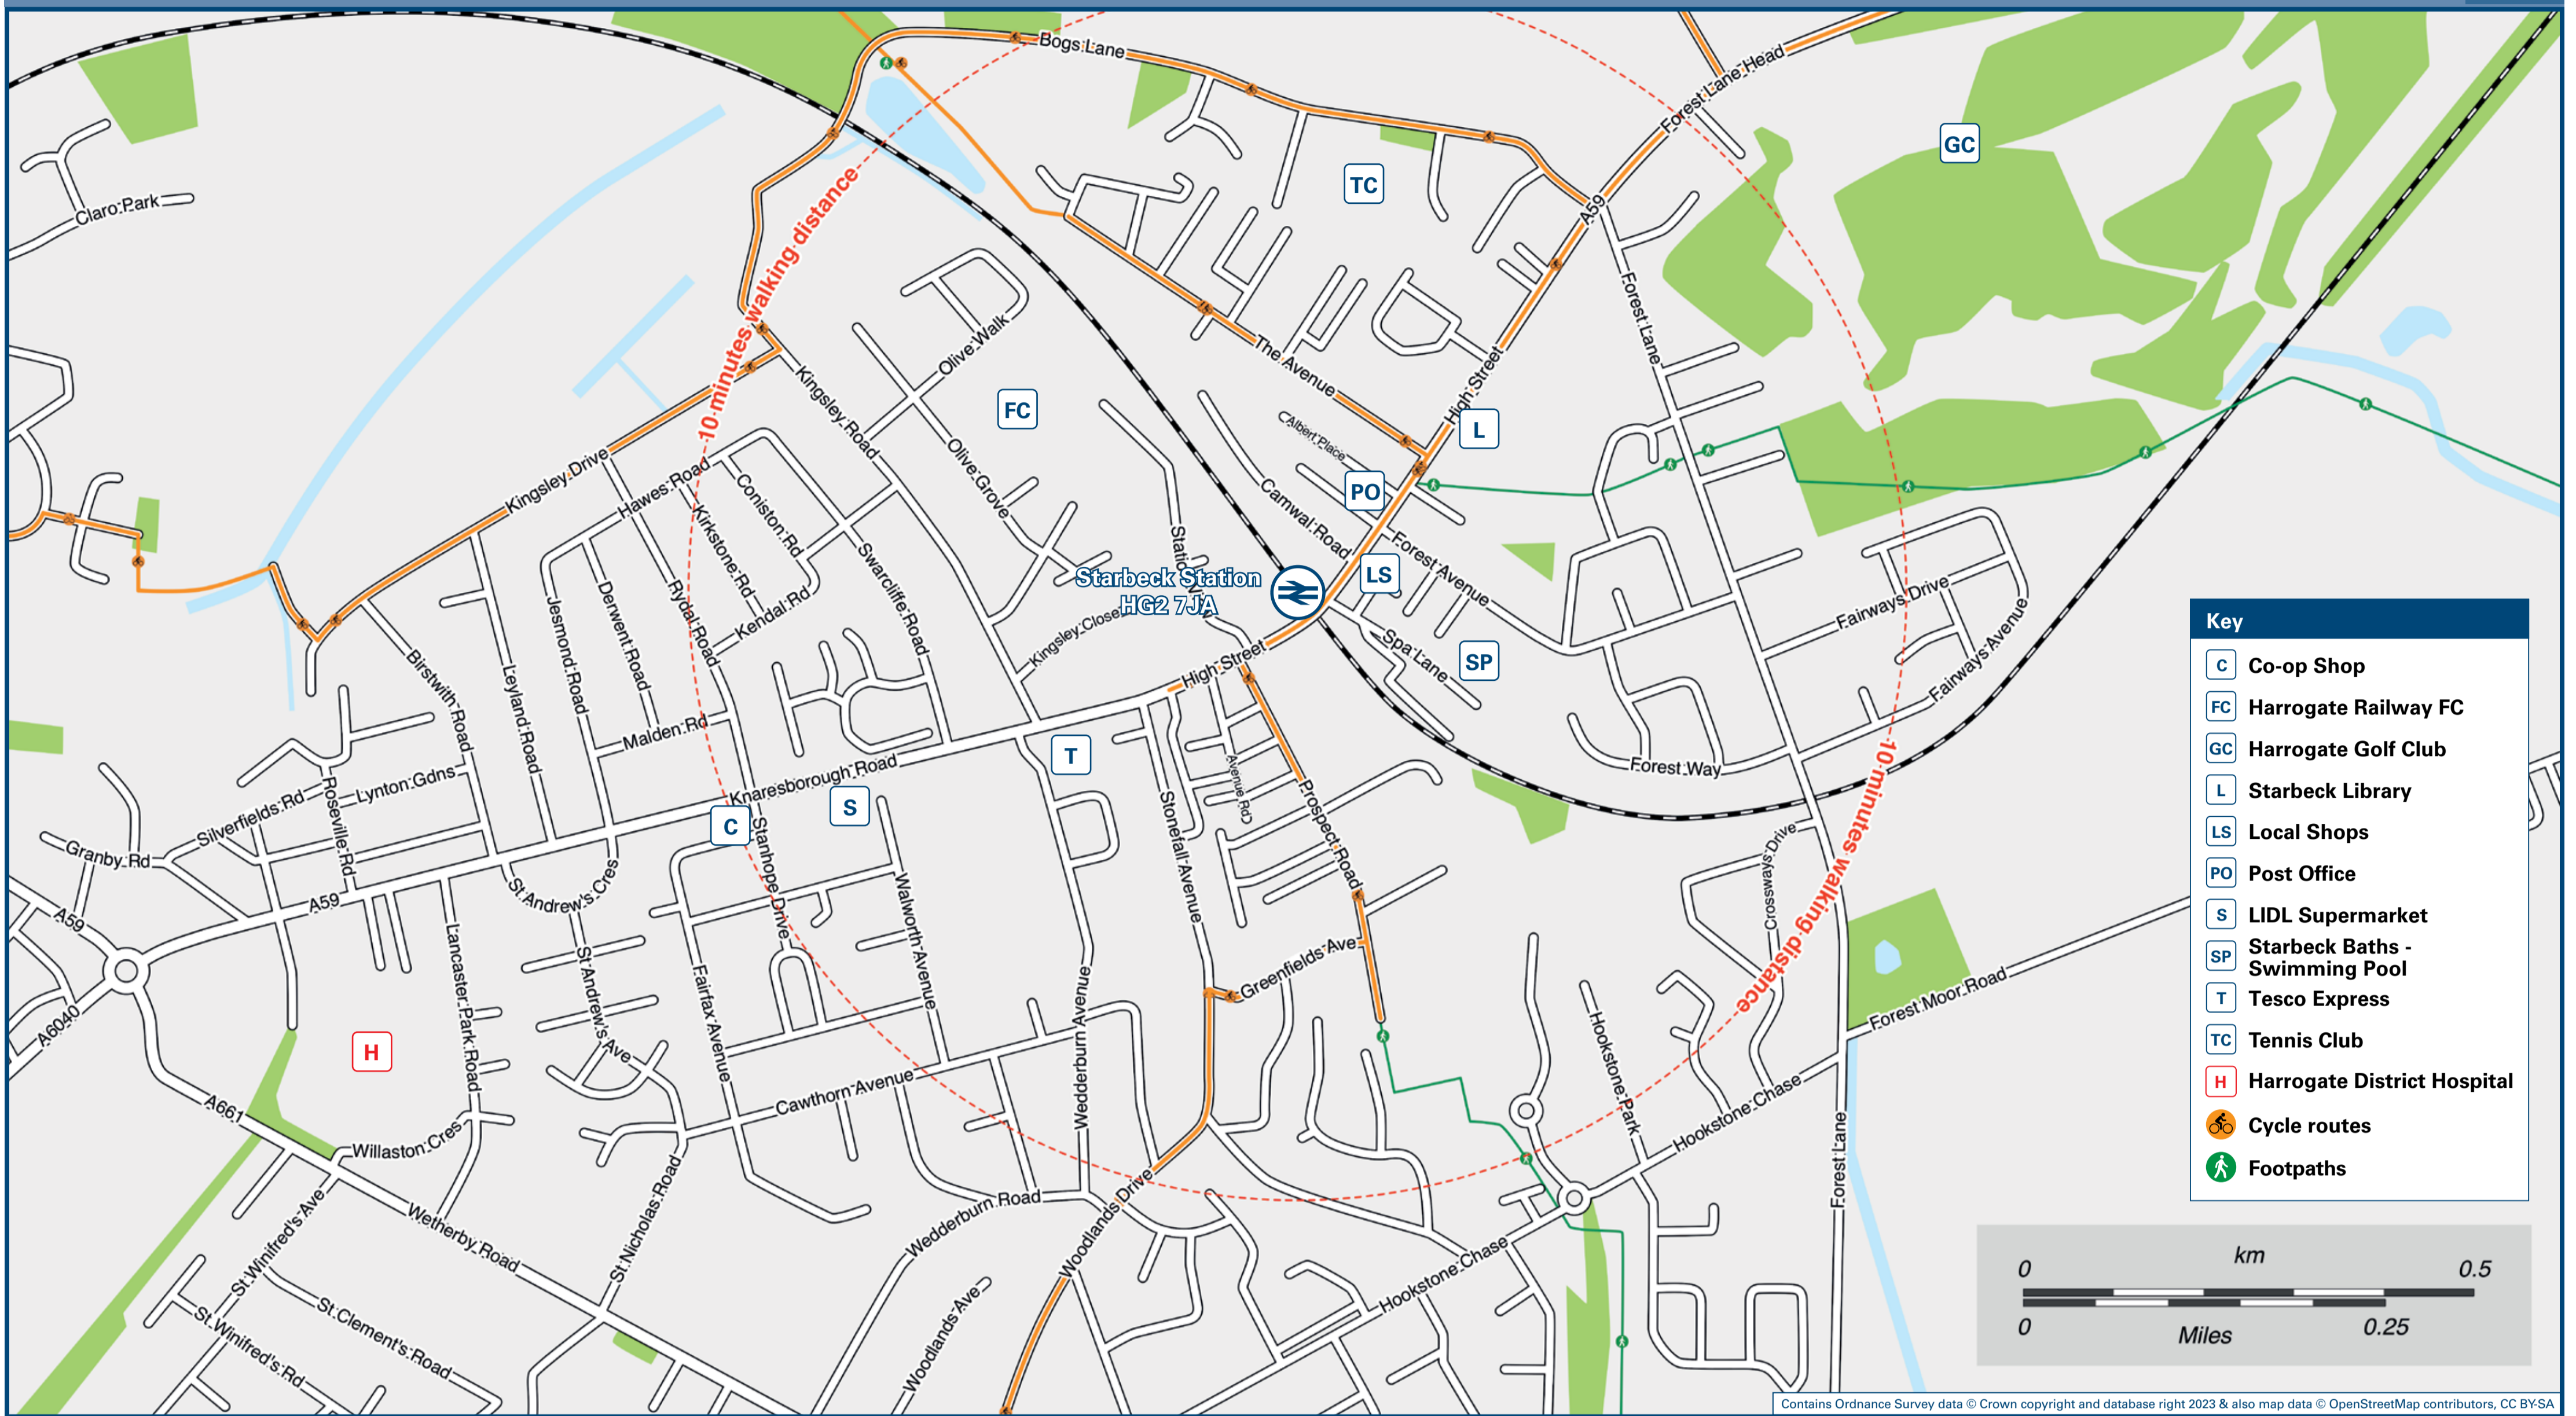

Starbeck Station

Onward Travel Information

Local area map