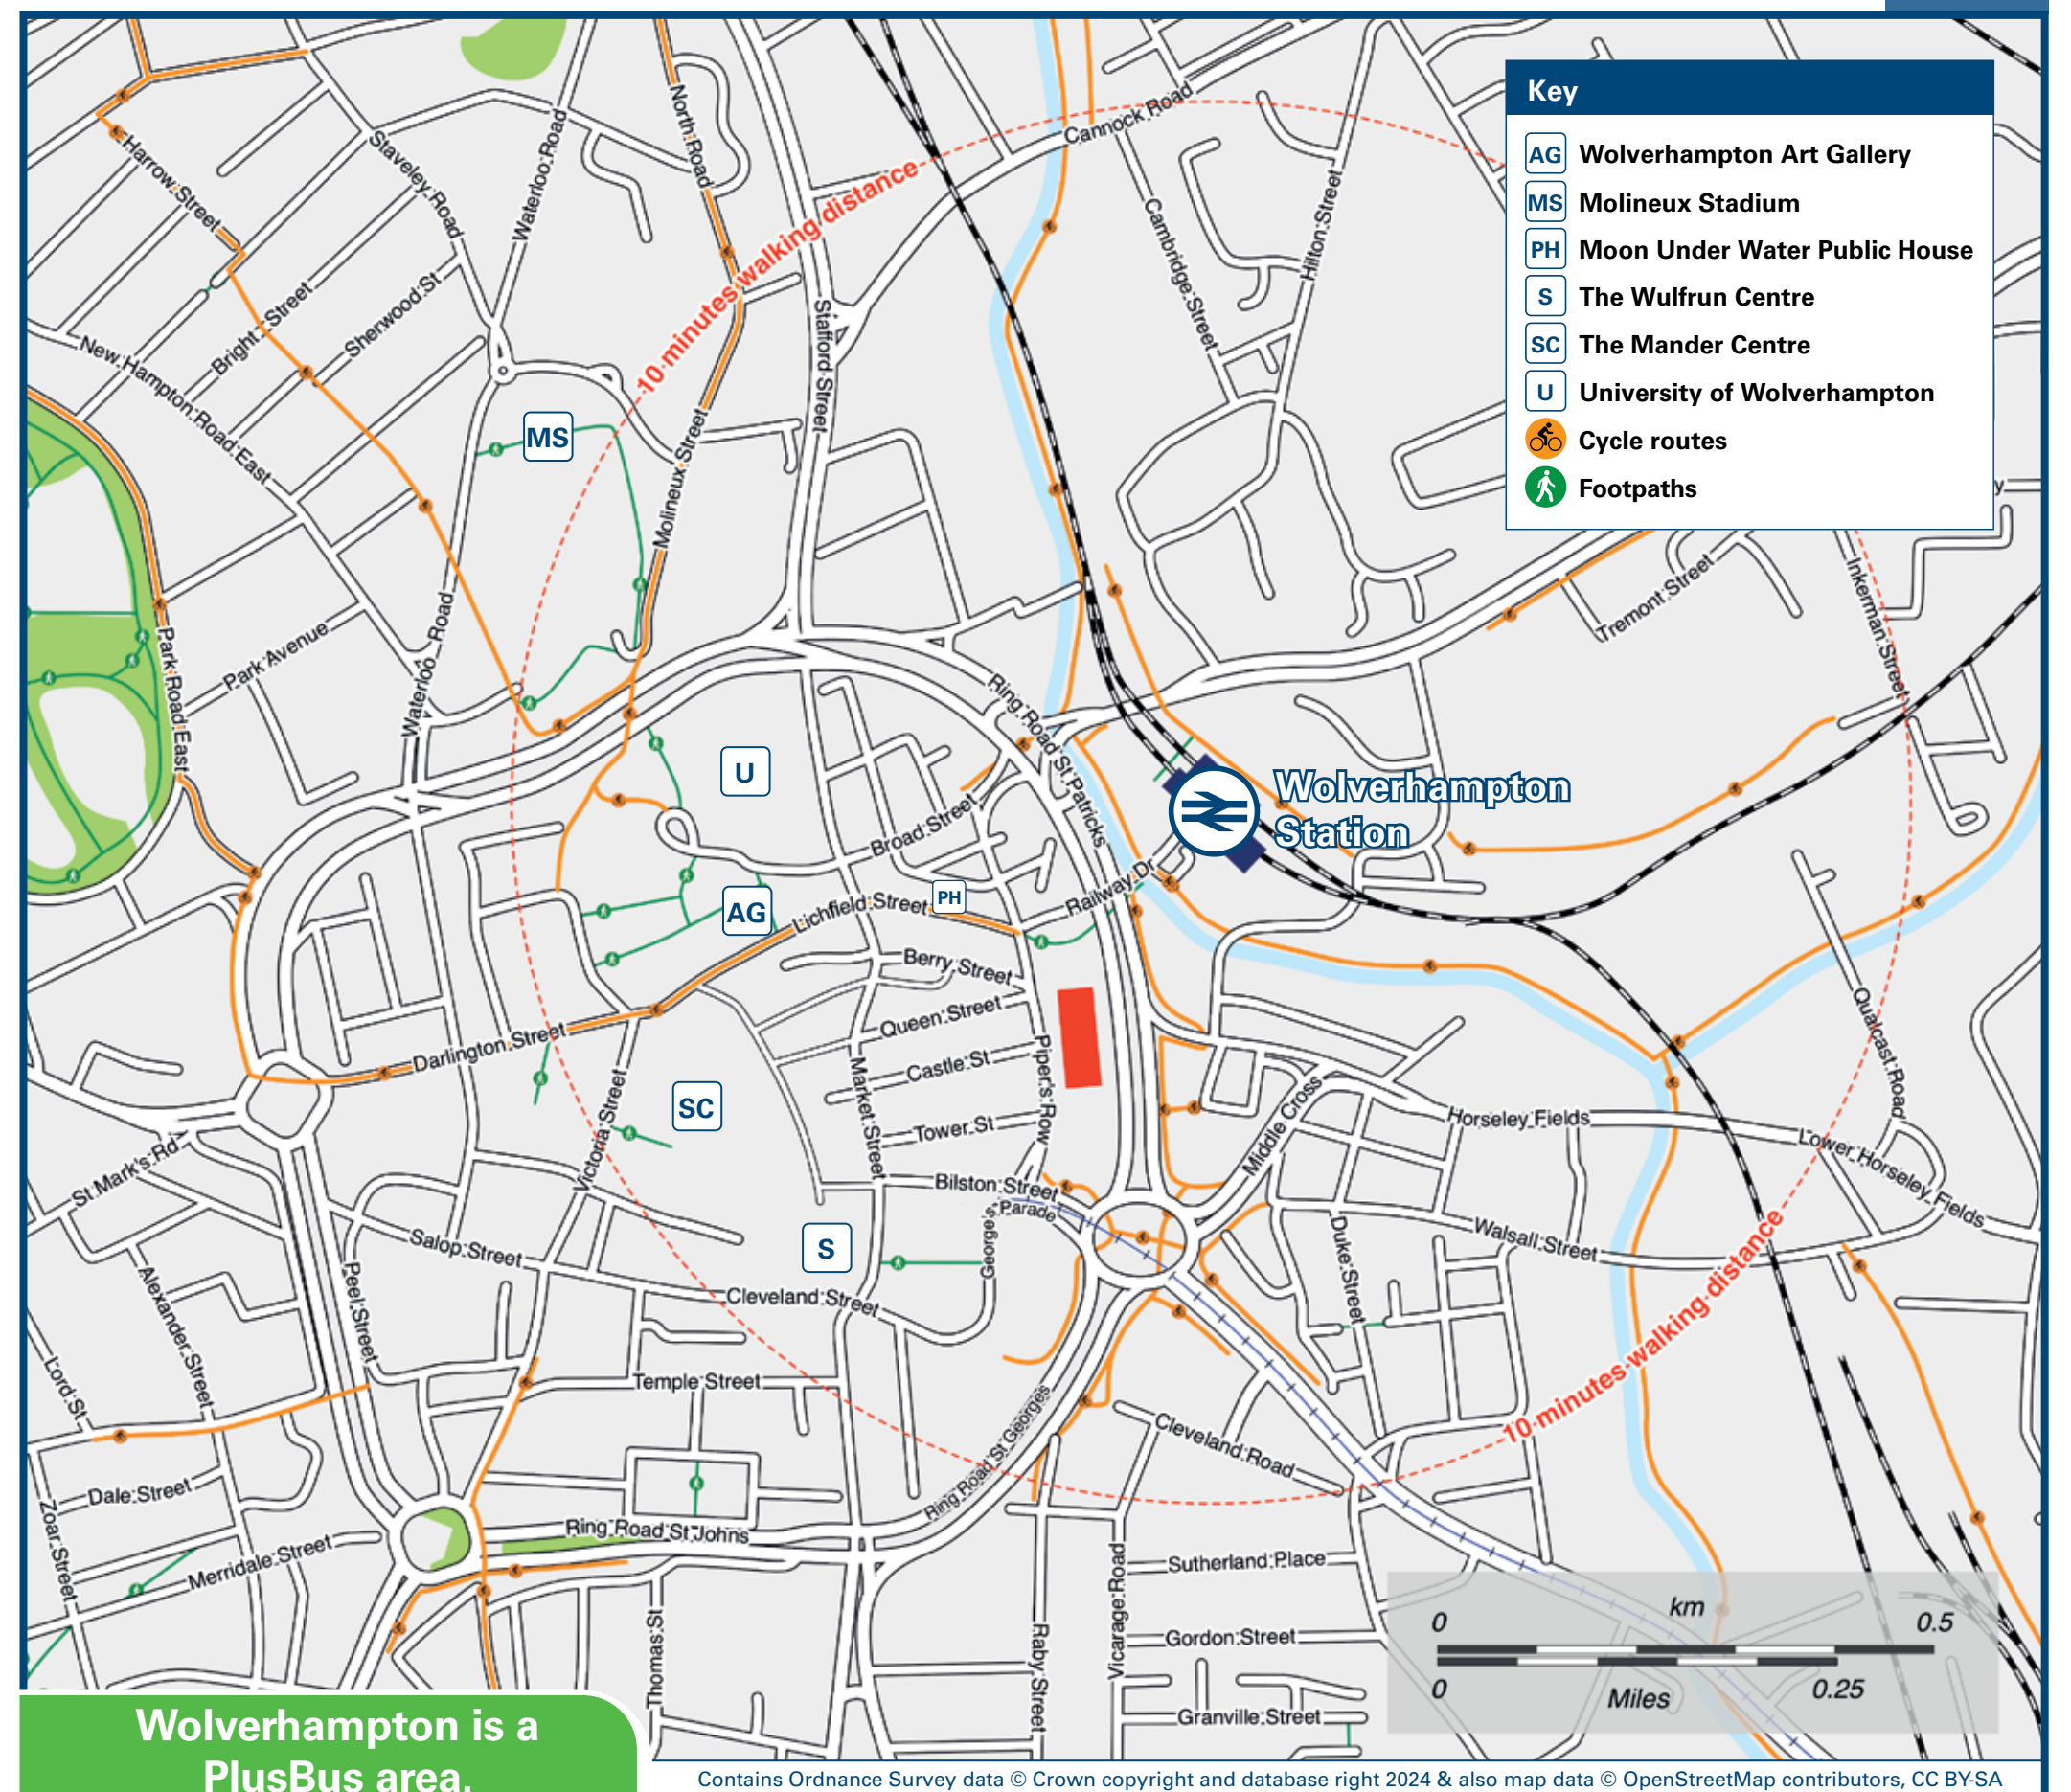

# Wolverhampton Station Onward Travel Information

## Bus, Trams and Taxis

**Key**

- AA Bus Stop
- RA Rail replacement Bus Stop
- SE Station Entrance/Exit
- TR Taxi Rank
- BS Bus Station
- TRM Tram Stop

Rail replacement vehicles will operate from opposite the station entrance, adjacent to the multi-storey car park.

## Local area map

**Key**

- AG Wolverhampton Art Gallery
- MS Molineux Stadium
- PH Moon Under Water Public House
- S The Wulfrun Centre
- SC The Mander Centre
- U University of Wolverhampton
- Cycle routes
- Footpaths