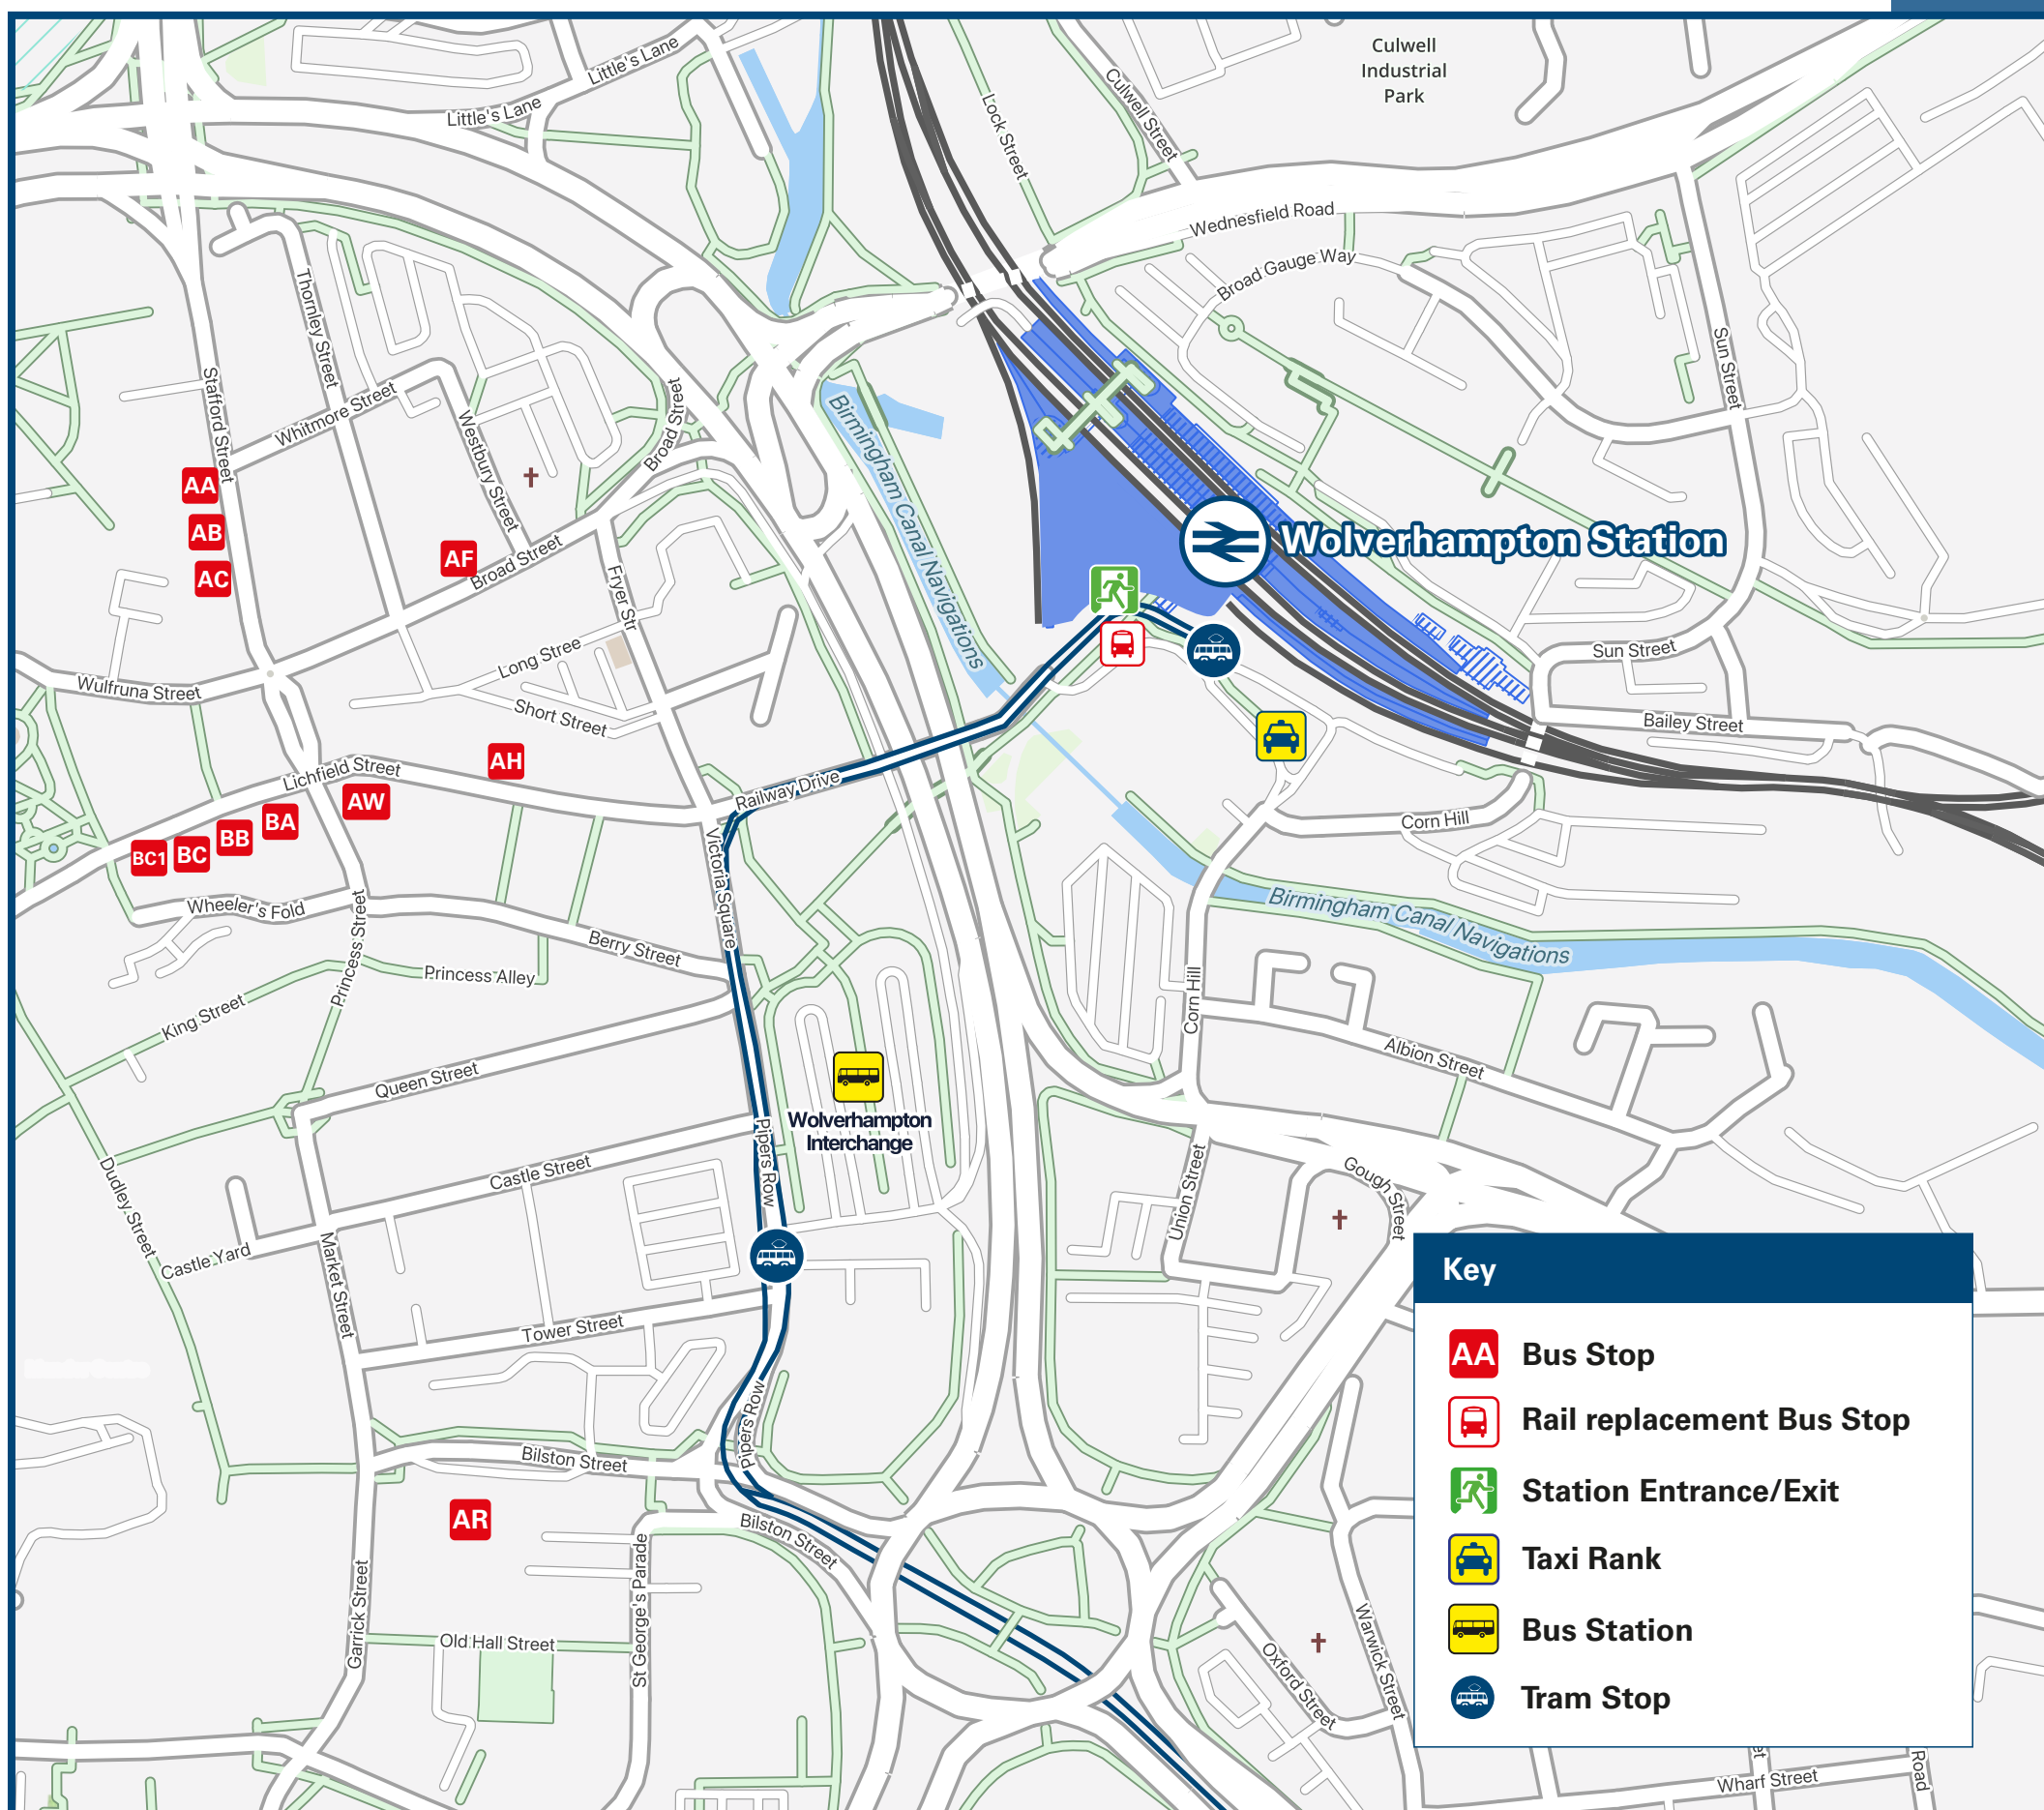

# Wolverhampton Station Onward Travel Information

## Bus, Trams and Taxis

**Key**

- AA Bus Stop
- RA Rail replacement Bus Stop
- SE Station Entrance/Exit
- TR Taxi Rank
- BS Bus Station
- TRM Tram Stop

Rail replacement vehicles will operate from opposite the station entrance, adjacent to the multi-storey car park.

• PlusBus destination, please see below for details.  
\* Mondays to Fridays only.  
+ Evenings and Sundays only.  
++ Weekday daytime only.  
@ For Wolverhampton Racecourse: Alight bus routes 3, 4, 32 or 33 on Stafford Road (Gorsebrook Road stop) and bus route 62 or 62A on Gorsebrook Road (Carter Road stop).  
• Direct trains operate to this destination from this station.