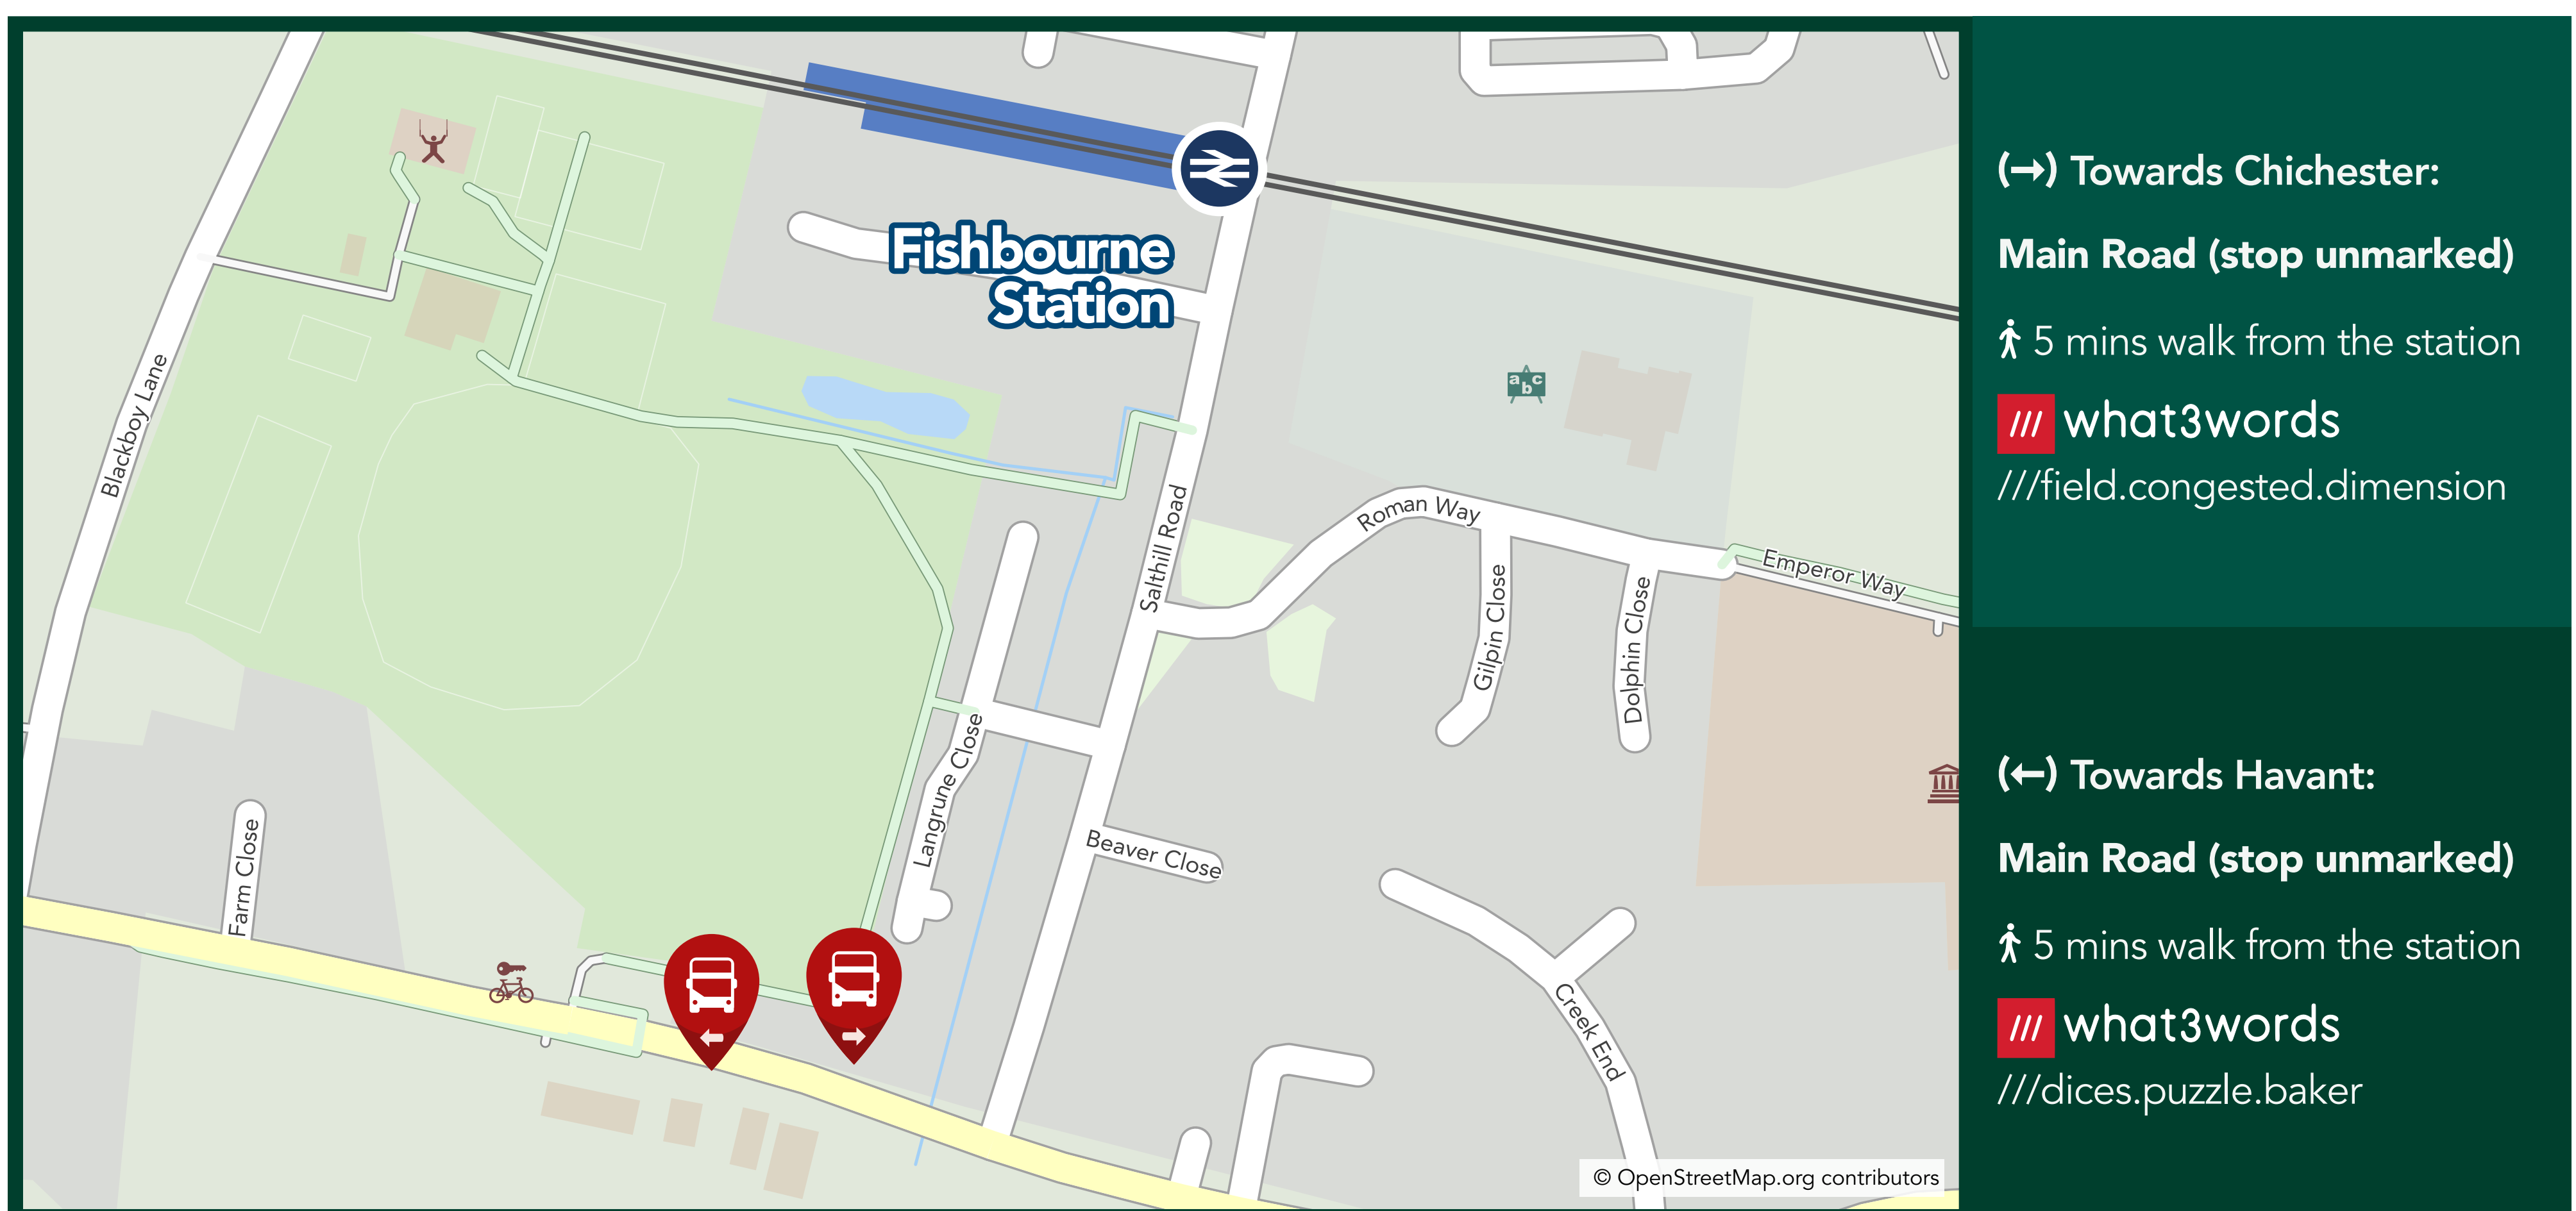

Where do I catch my replacement bus?

Fishbourne

When trains are unable to run due to improvement works or disruption, dedicated replacement buses will stop at the locations shown below.

Rail replacement buses will display a prominent sign in the front window.

For journeys on regular scheduled buses, information on bus stops can be found on the separate "Onward Travel" poster or by scanning the QR code below to access the information page for this station.

(→) Towards Chichester:

Main Road (stop unmarked)

↑ 5 mins walk from the station

what3words

///field.congested.dimension

(←) Towards Havant:

Main Road (stop unmarked)

↑ 5 mins walk from the station

what3words